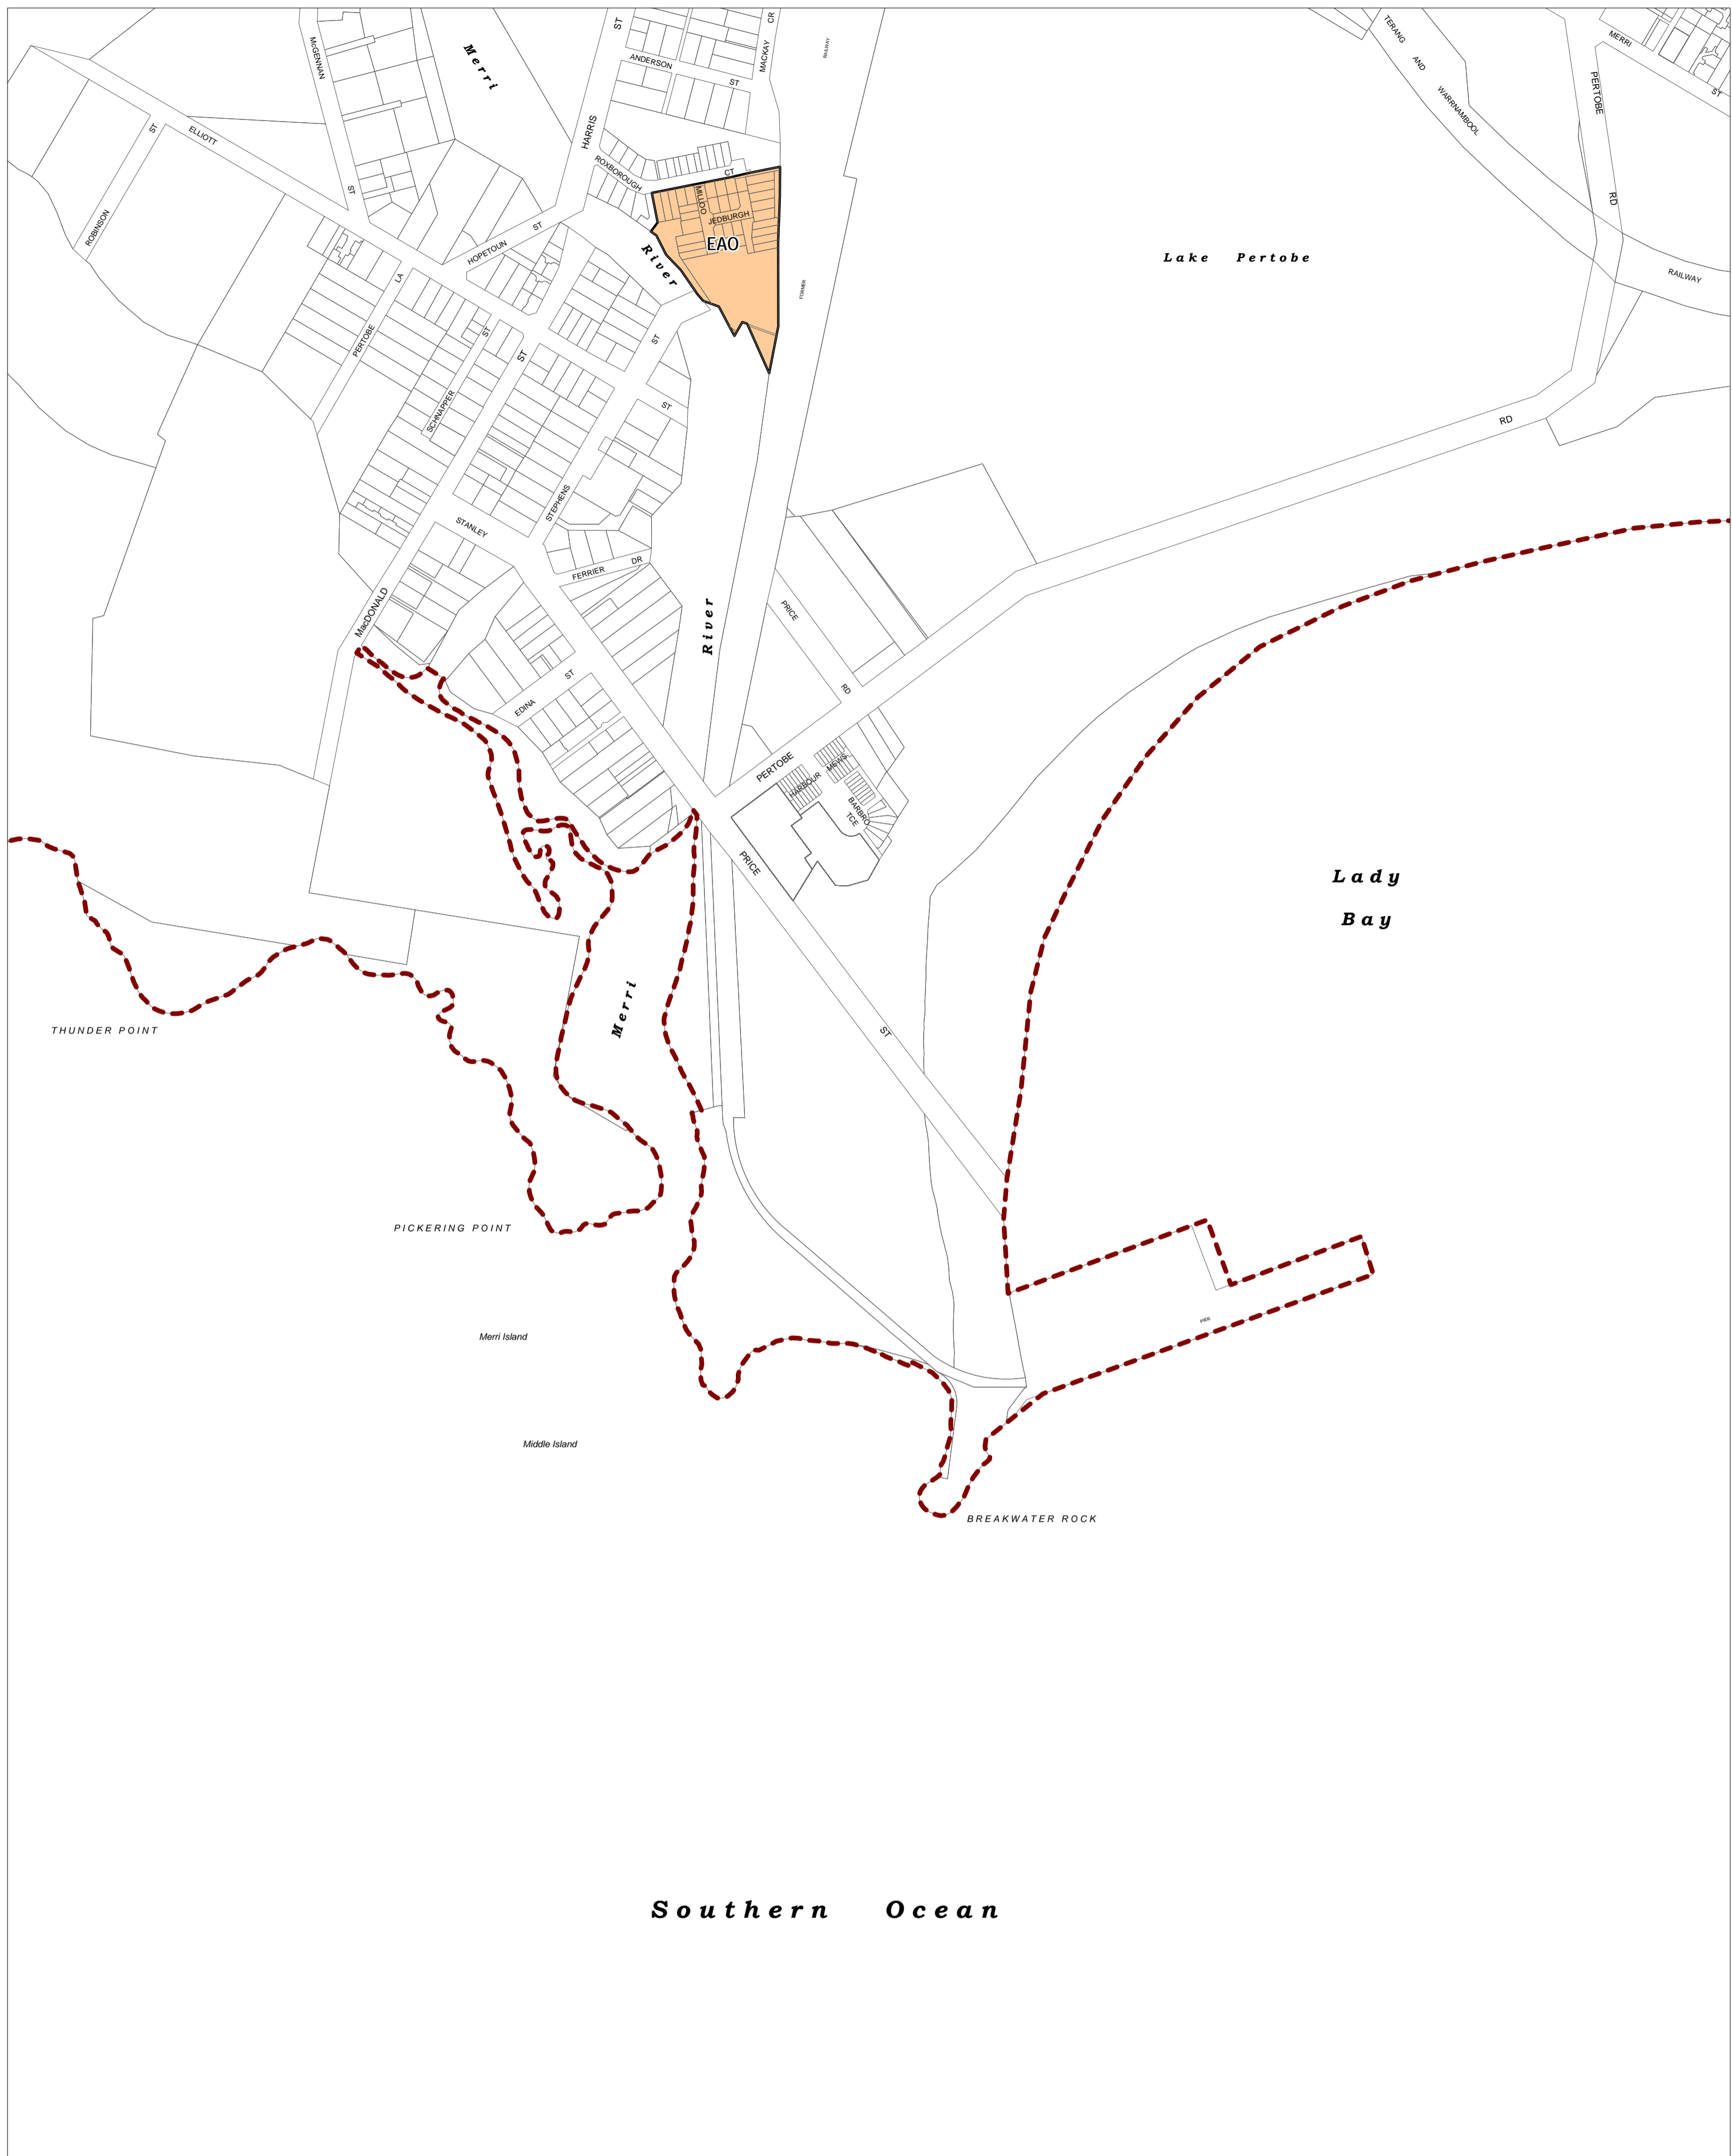

WARRNAMBOOL PLANNING SCHEME - LOCAL PROVISION

Overlays

EAO Environmental Audit Overlay

100 0 100 200 300 400 500 m

AUSTRALIAN MAP GRID ZONE 54

INDEX TO ADJOINING METRIC SERIES MAP

1	2	3
5	6	7
8	9	10
11	12	13
14	15	16
17		

Printed: 9/12/2014

AMENDMENT C88