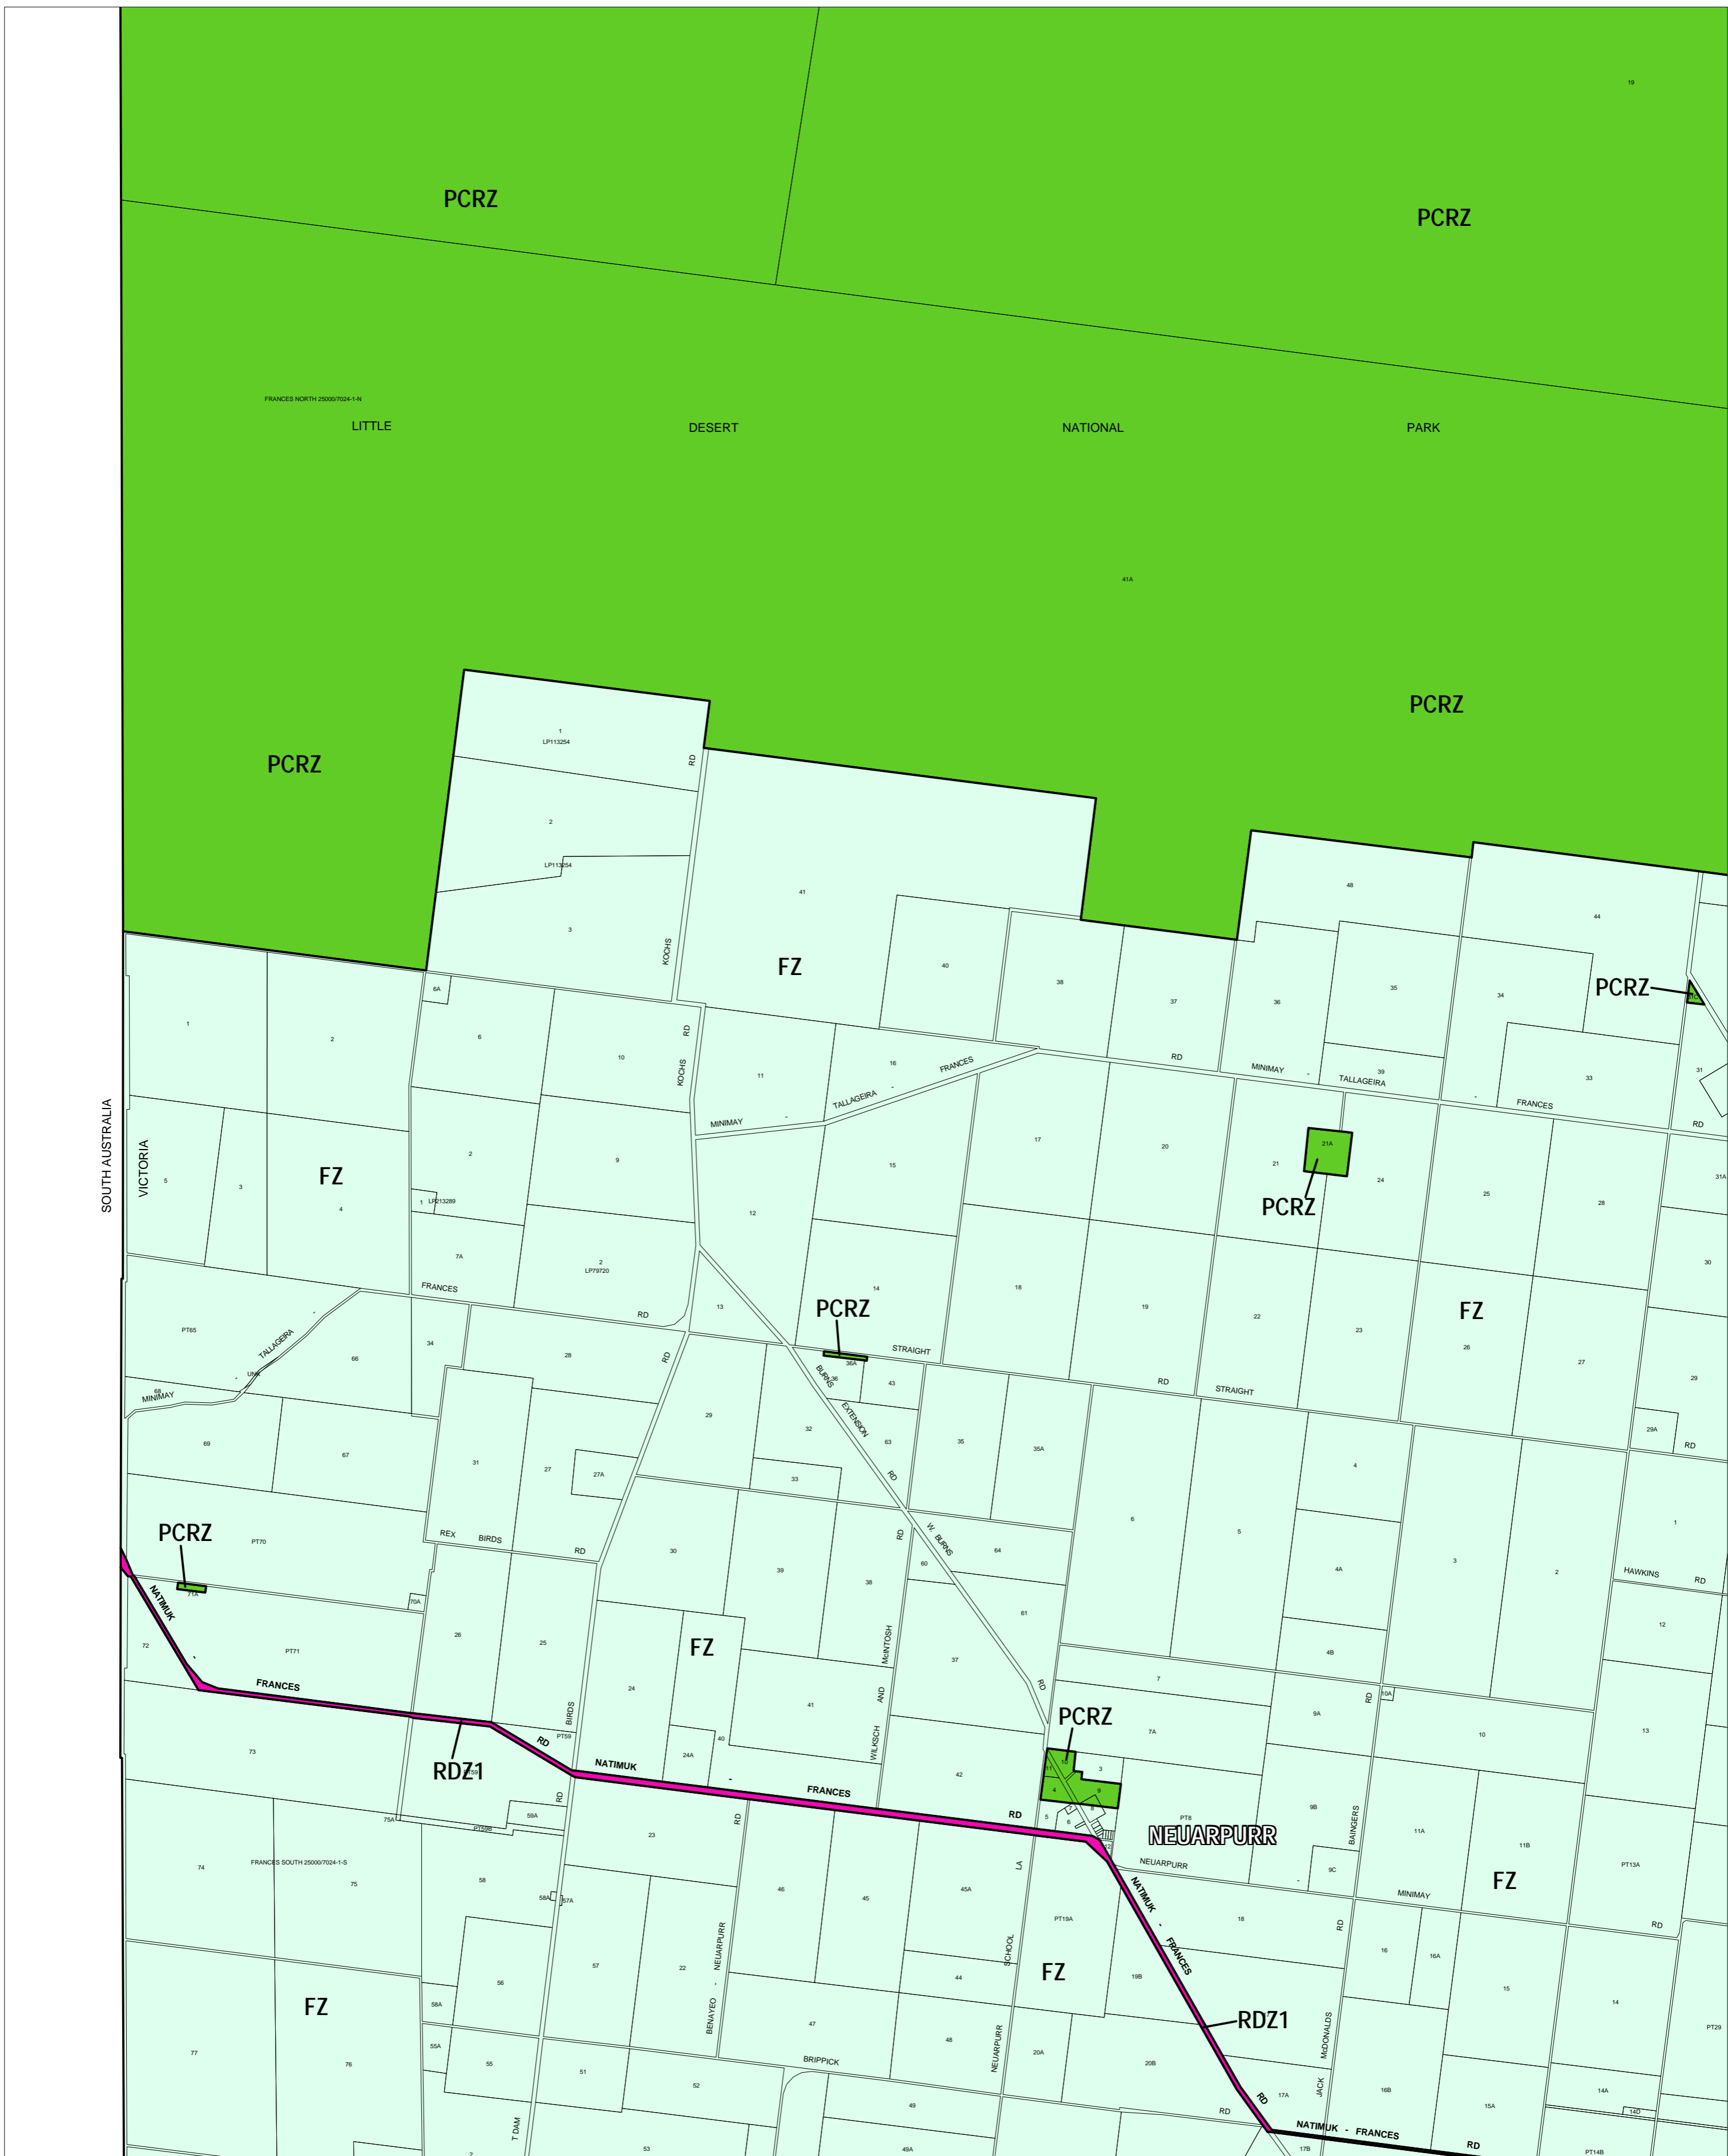

WEST WIMMERA PLANNING SCHEME - LOCAL PROVISION

Public Land

- PCRZ Public Conservation And Resource Zone

Rural

- RDZ1 Road Zone Category 1
- FZ Farming Zone

INDEX TO ADJOINING METRIC SERIES MAP

Printed: 11/9/2006

AMENDMENT C10