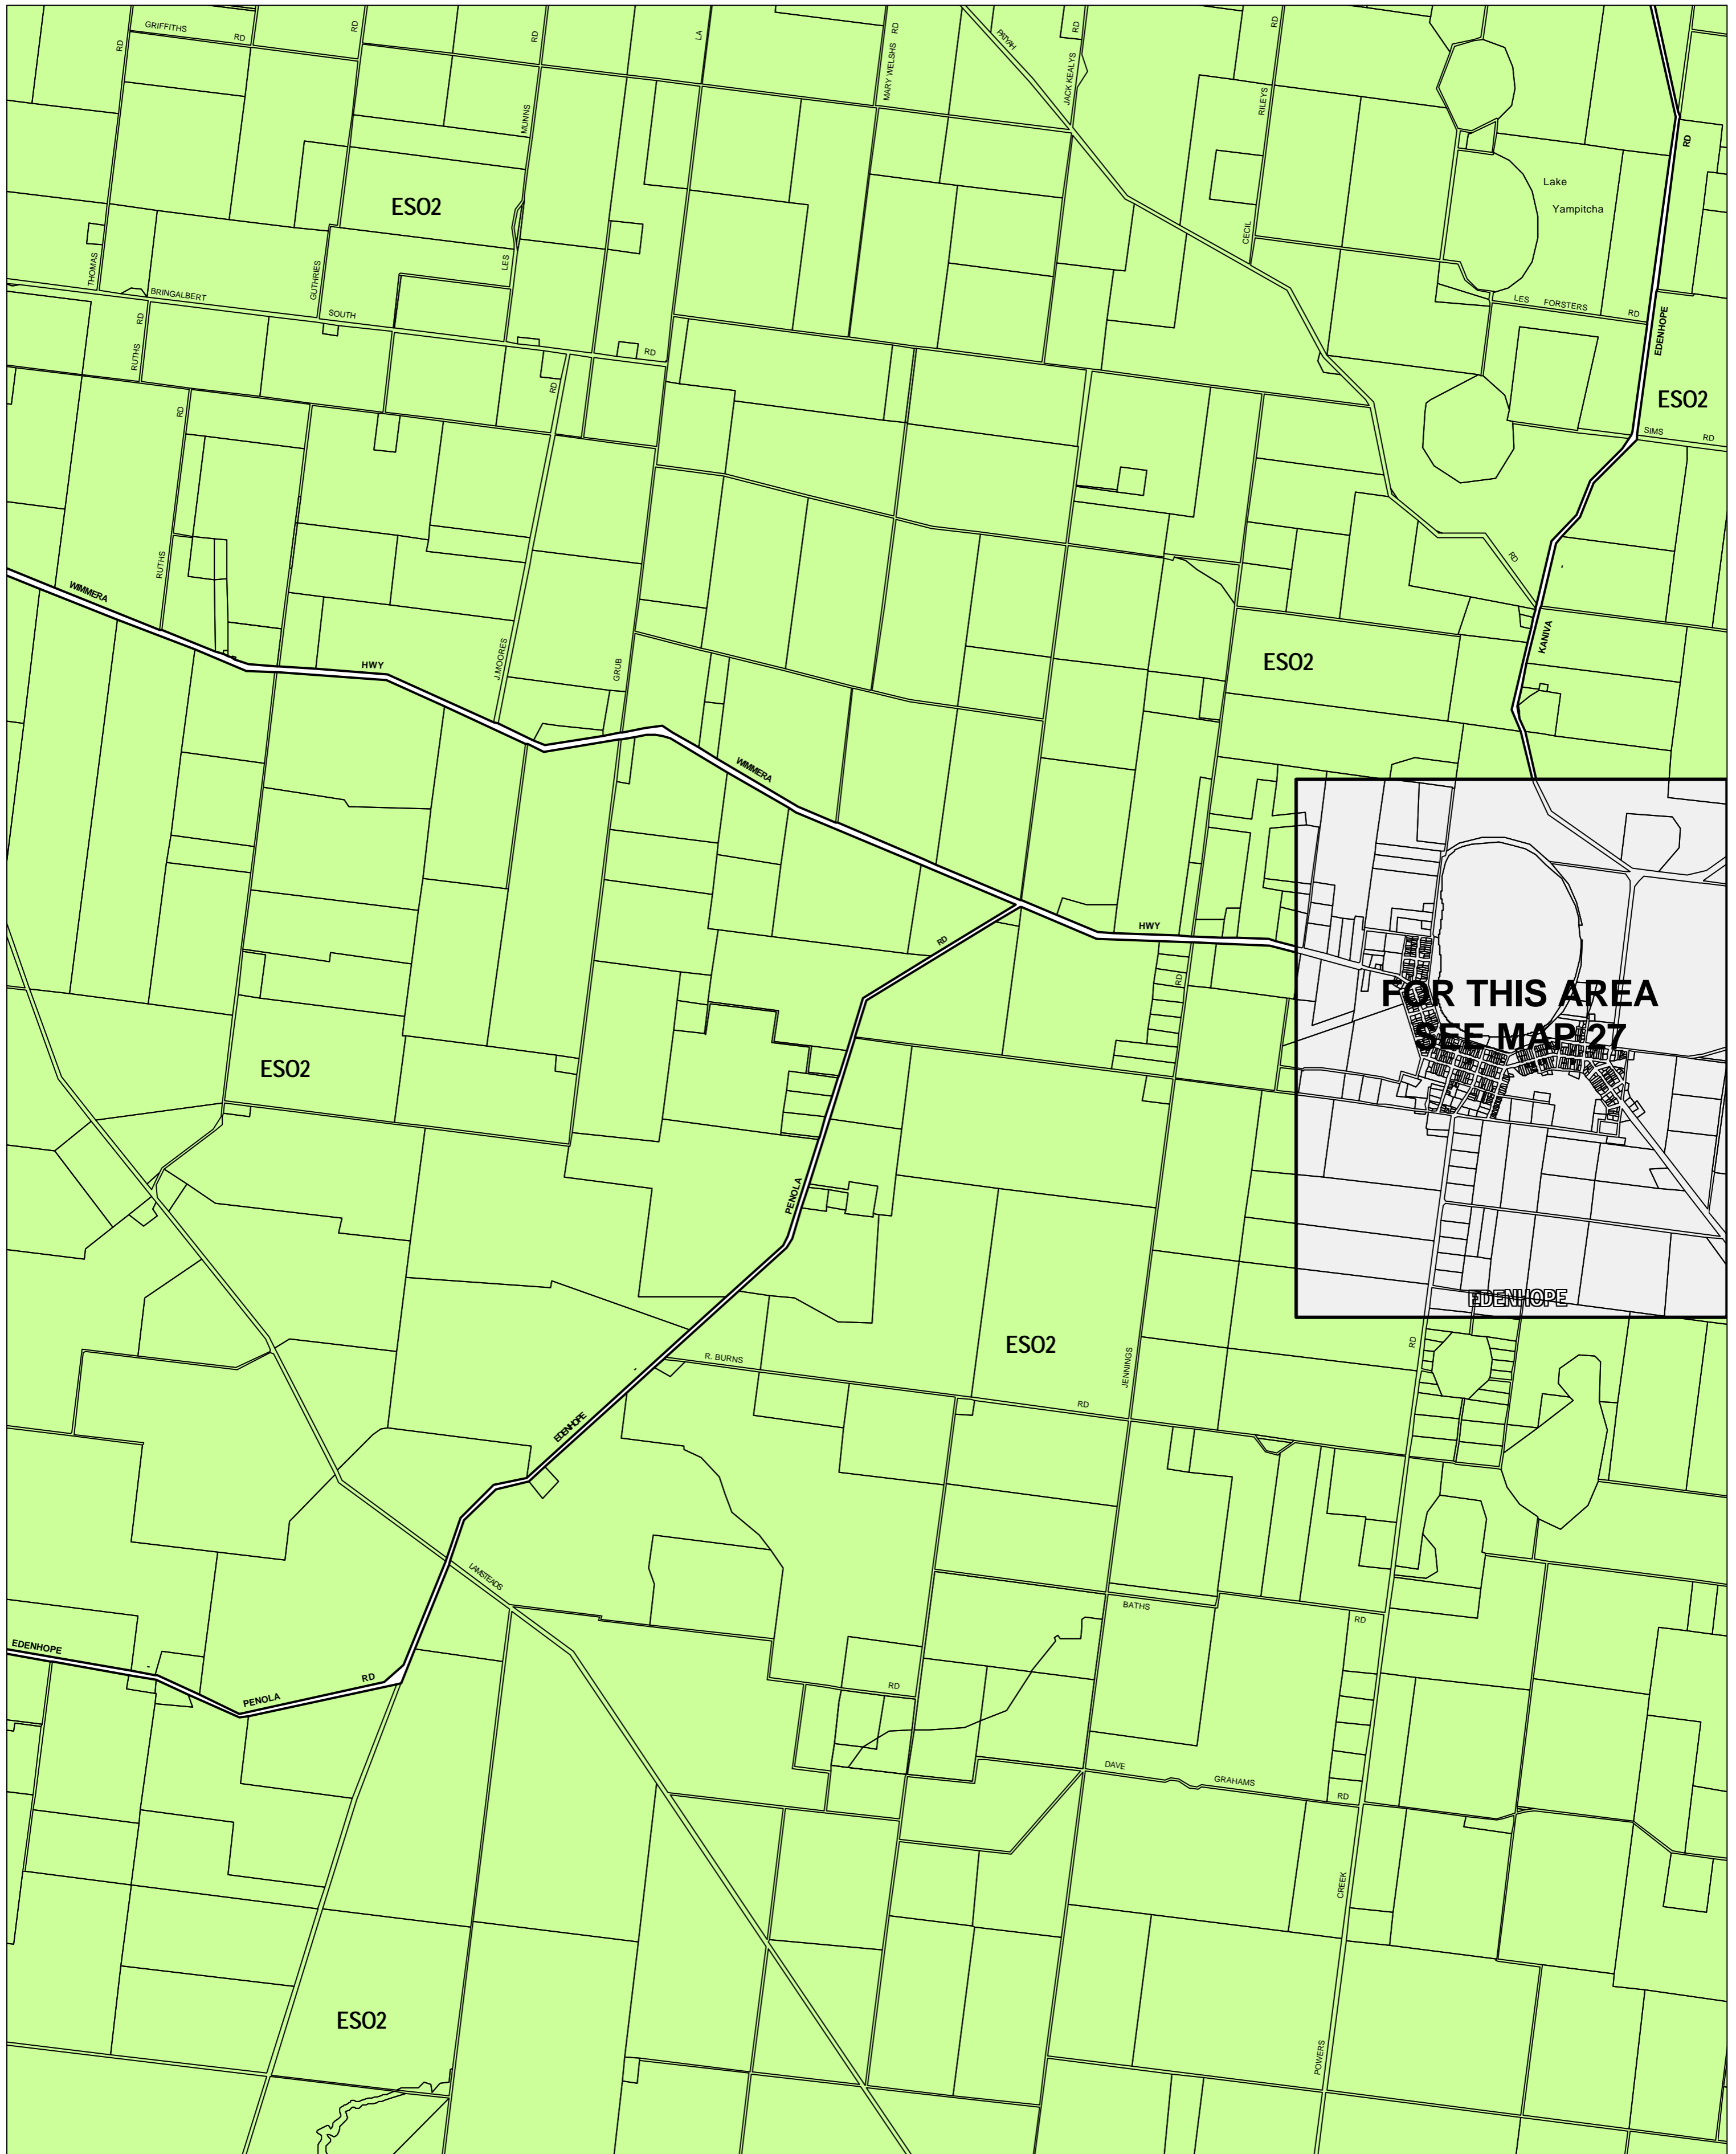

WEST WIMMERA PLANNING SCHEME - LOCAL PROVISION

Overlays

ES02 Environmental Significance Overlay - Schedule 2

Printed: 14/6/2007