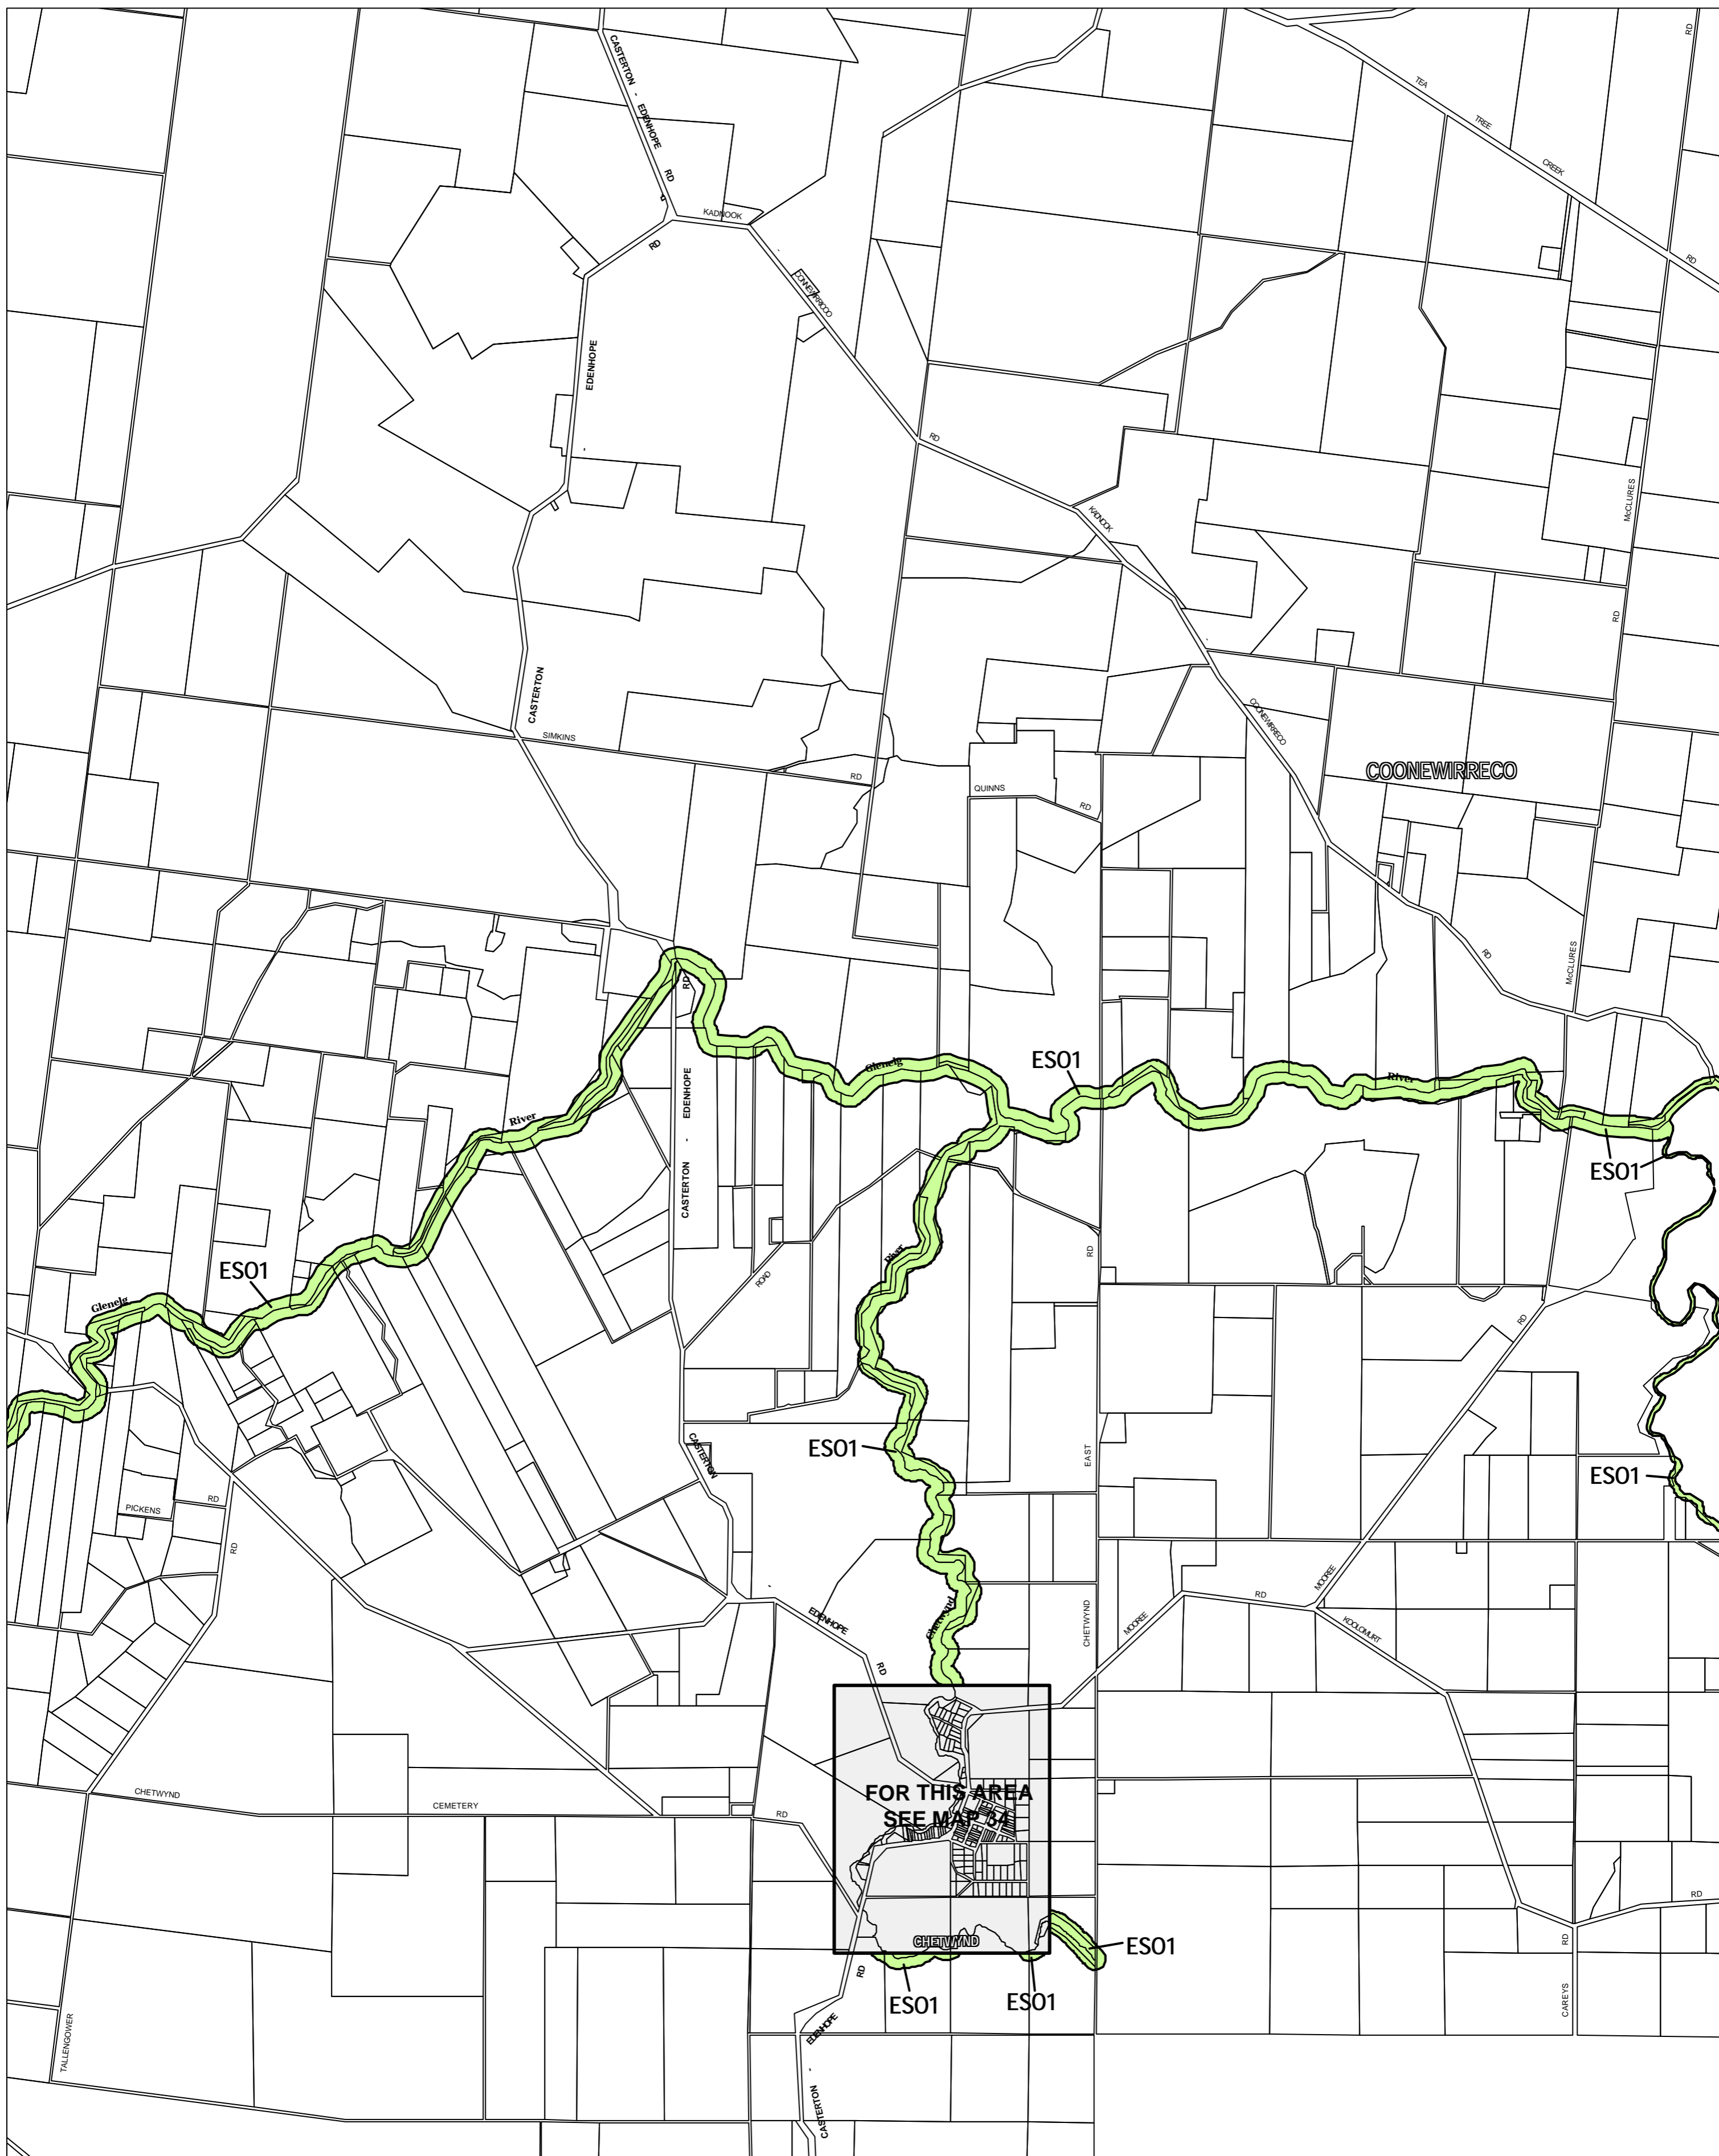

WEST WIMMERA PLANNING SCHEME - LOCAL PROVISION

FOR THIS AREA
SEE MAP 33E

Overlays
Environmental Significance Overlay - Schedule 1

AUSTRALIAN MAP GRID ZONE 54

Printed: 14/6/2007

INDEX TO ADJOINING METRIC SERIES MAP