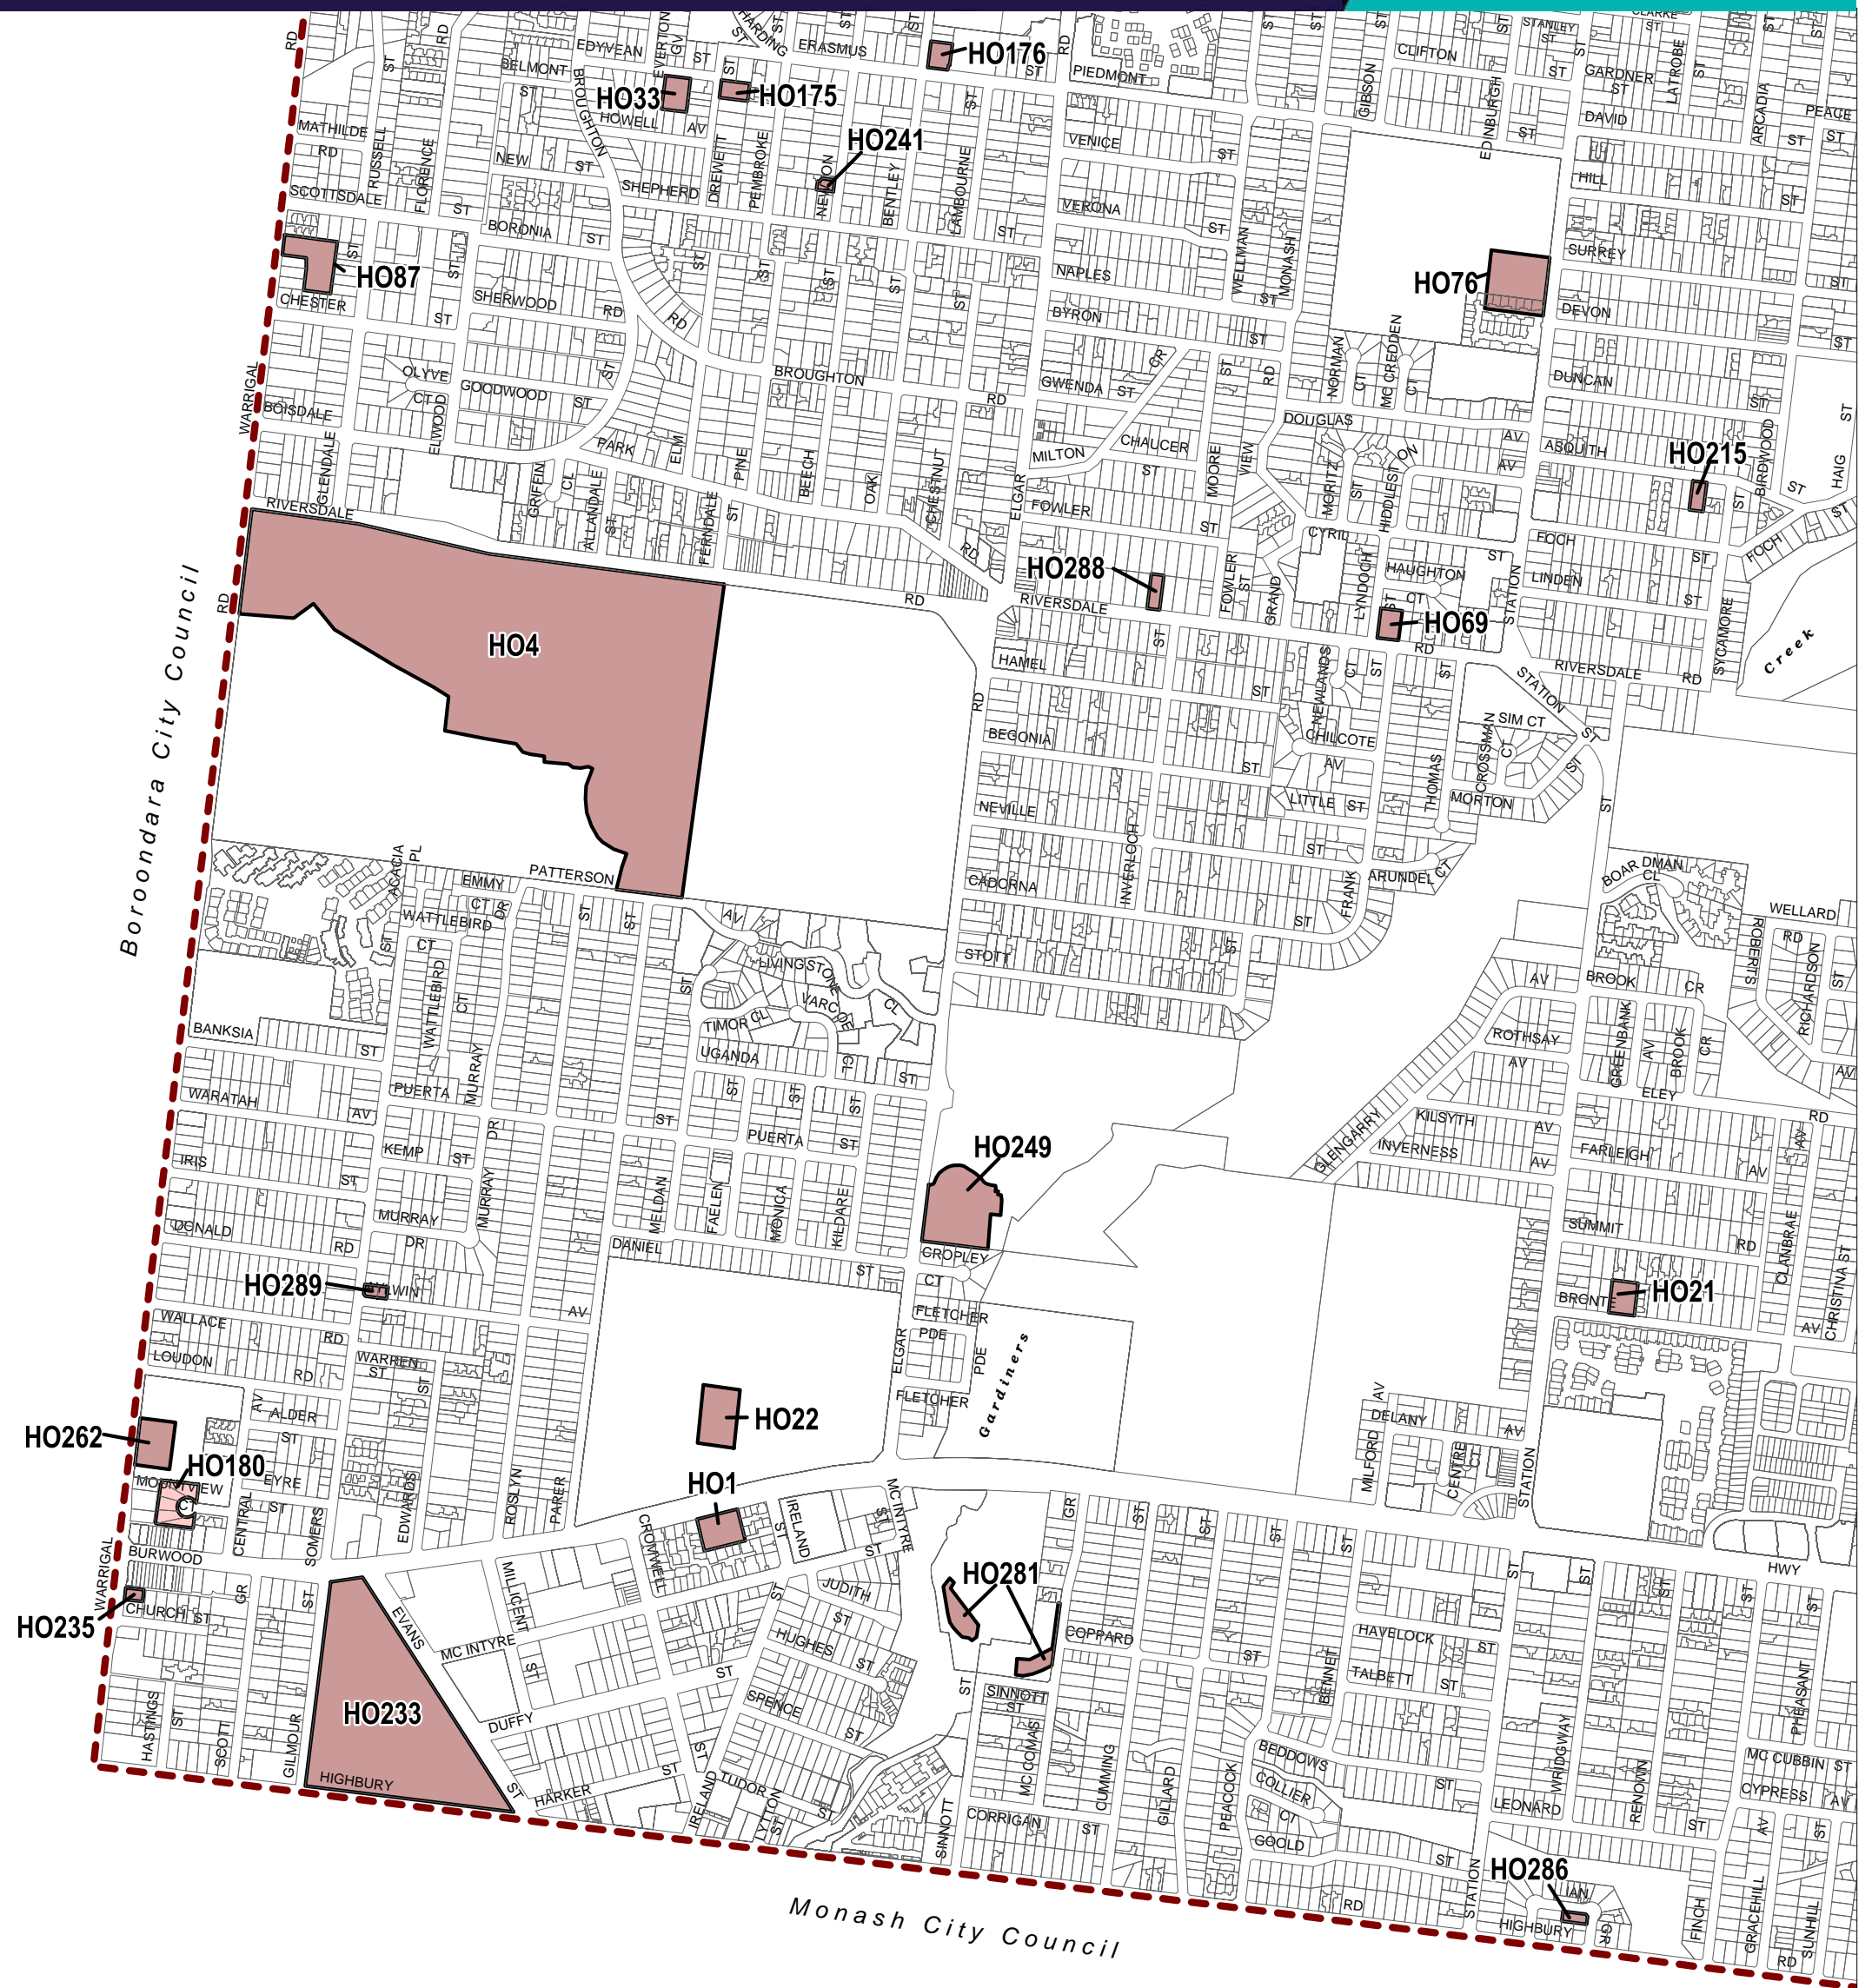

WHITEHORSE PLANNING SCHEME - LOCAL PROVISION

Overlays
HO Heritage Overlay

Municipal Boundary

PREPARED BY: Planning Mapping Services

Printed: 3/10/2016

AMENDMENT C172 PART 2

VICTORIA
State Government

Environment,
Land, Water
and Planning

INDEX TO ADJOINING
METRIC SERIES MAP