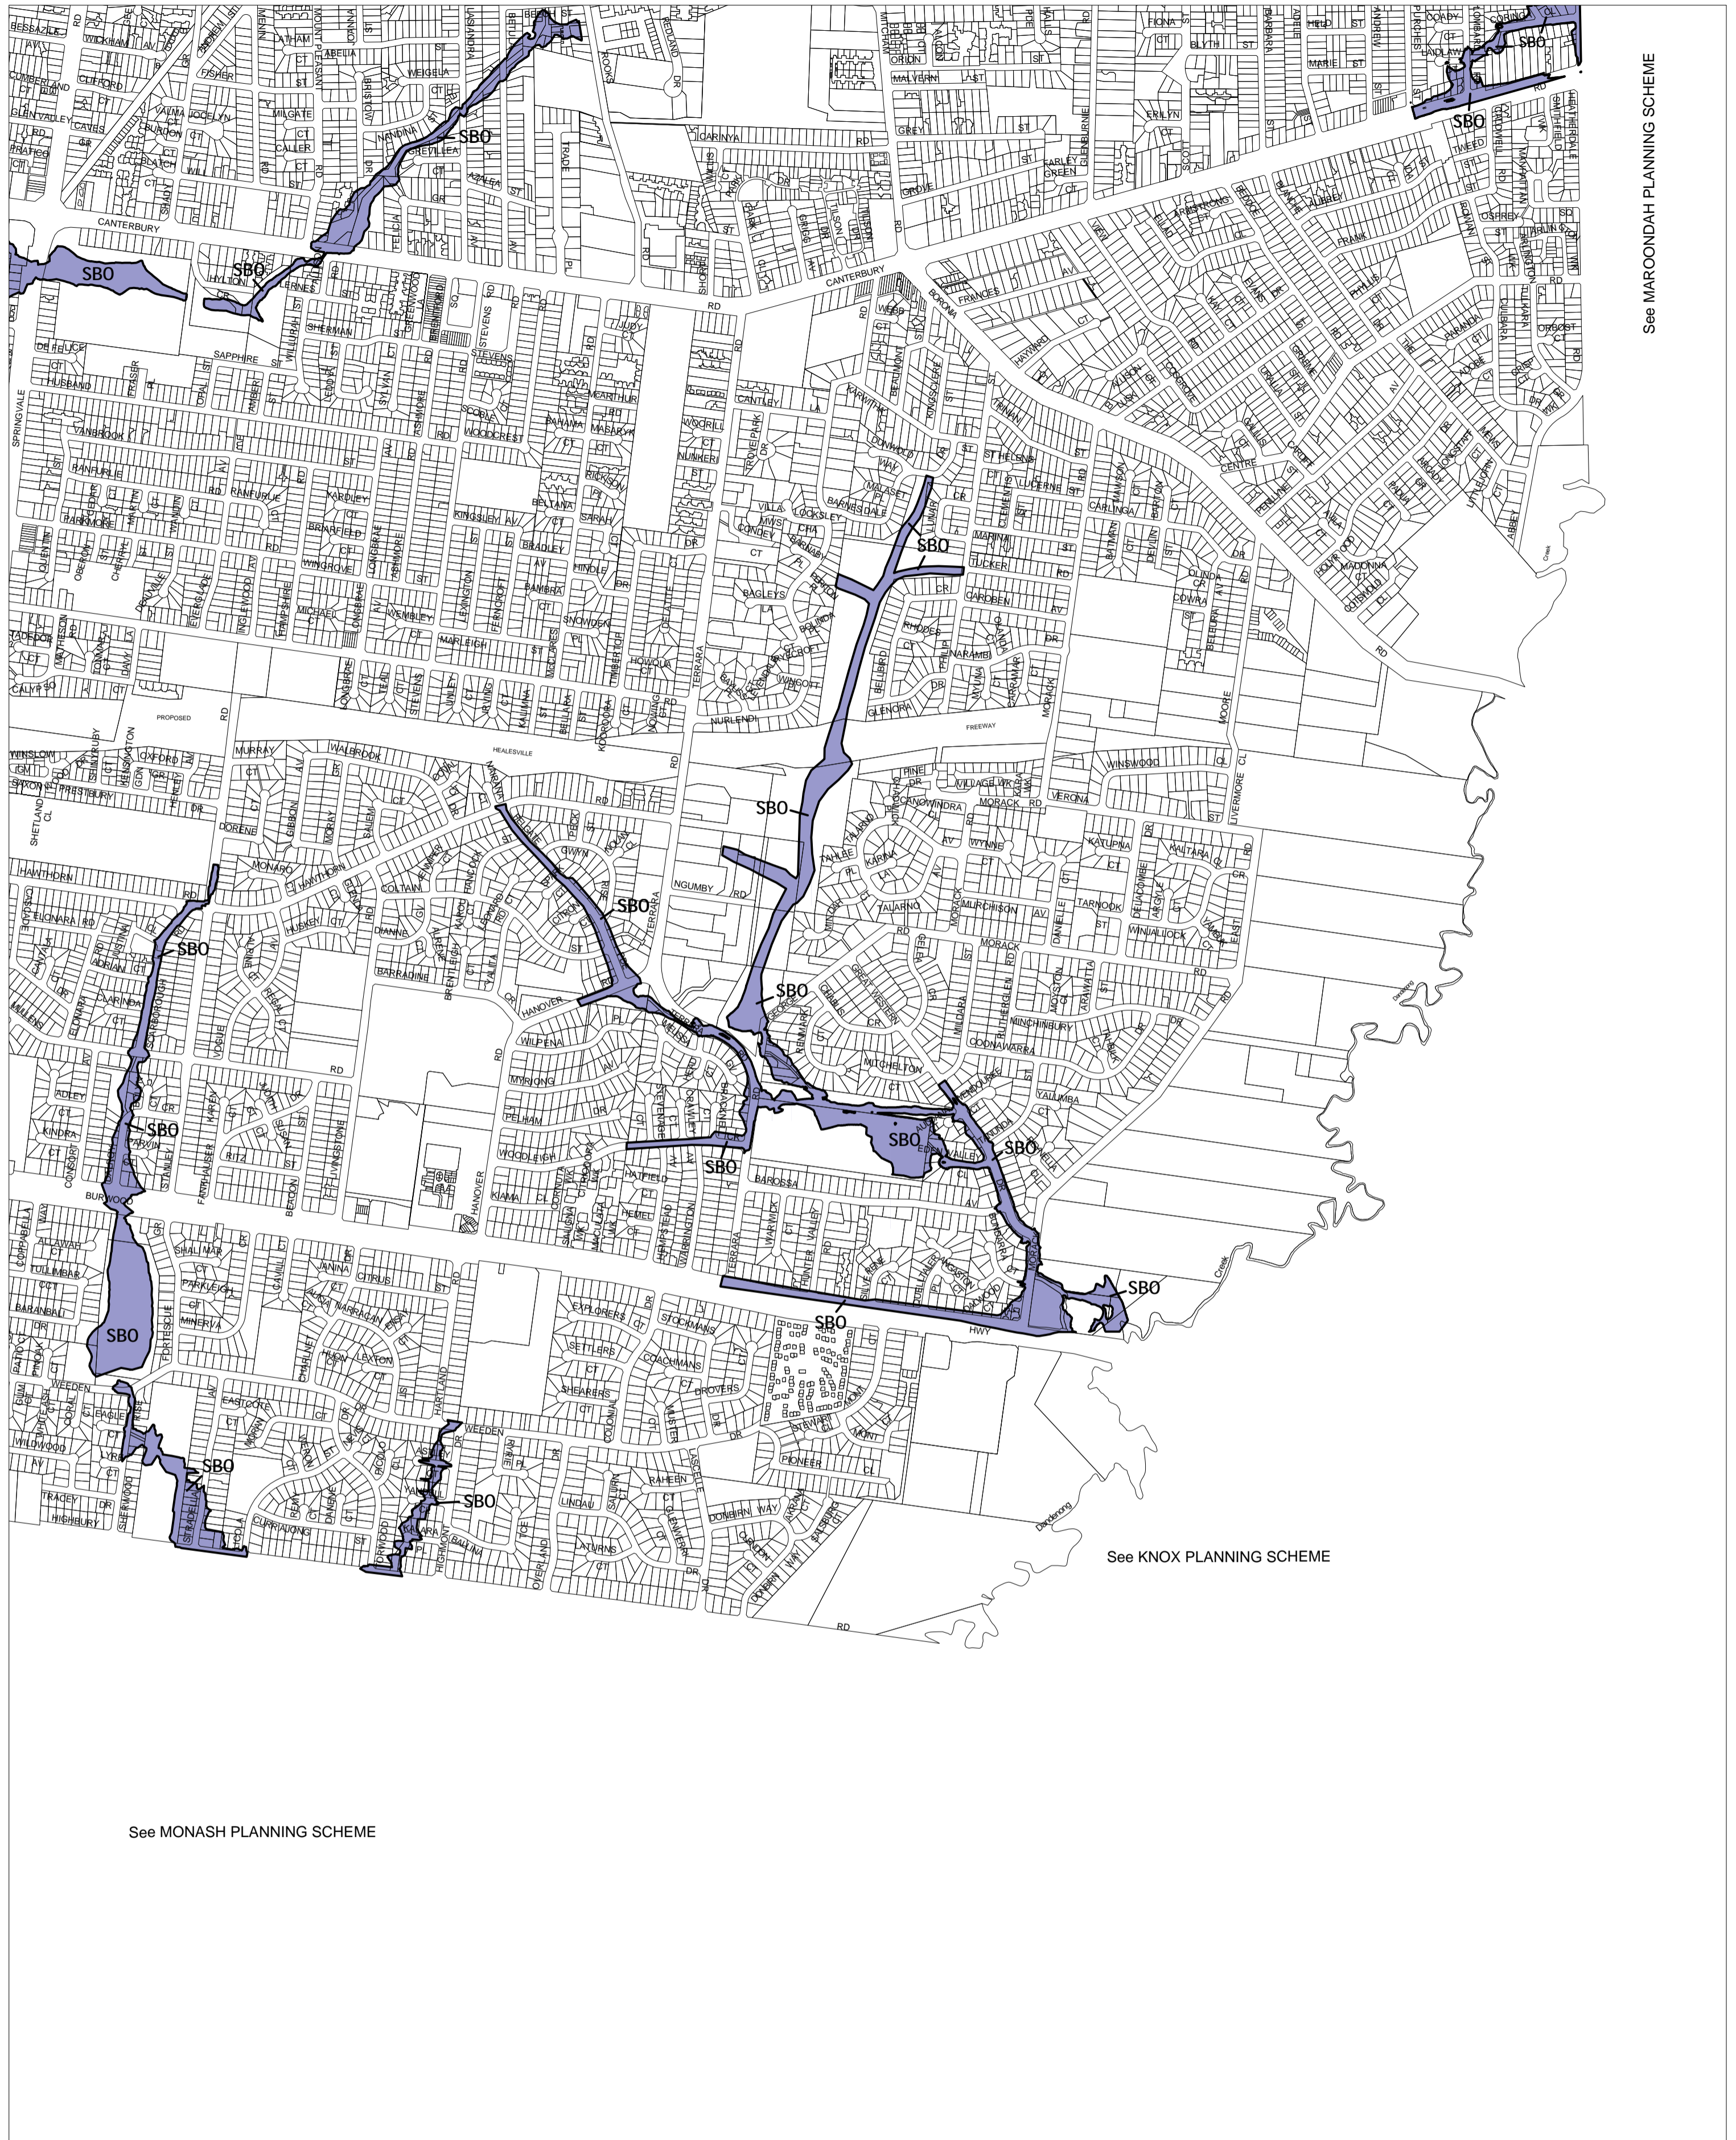

WHITEHORSE PLANNING SCHEME - LOCAL PROVISION

See MAROONDHA PLANNING SCHEME

See KNOX PLANNING SCHEME

See MONASH PLANNING SCHEME

Overlays

- SBO Special Building Overlay

200 0 200 400 600 800 1000 m

AUSTRALIAN MAP GRID ZONE 55

INDEX TO ADJOINING METRIC SERIES MAP

2	3
4	5

Printed: 5/6/2007

AMENDMENT C4 PT.1

SPECIAL BUILDING OVERLAY

MAP No 6SBO