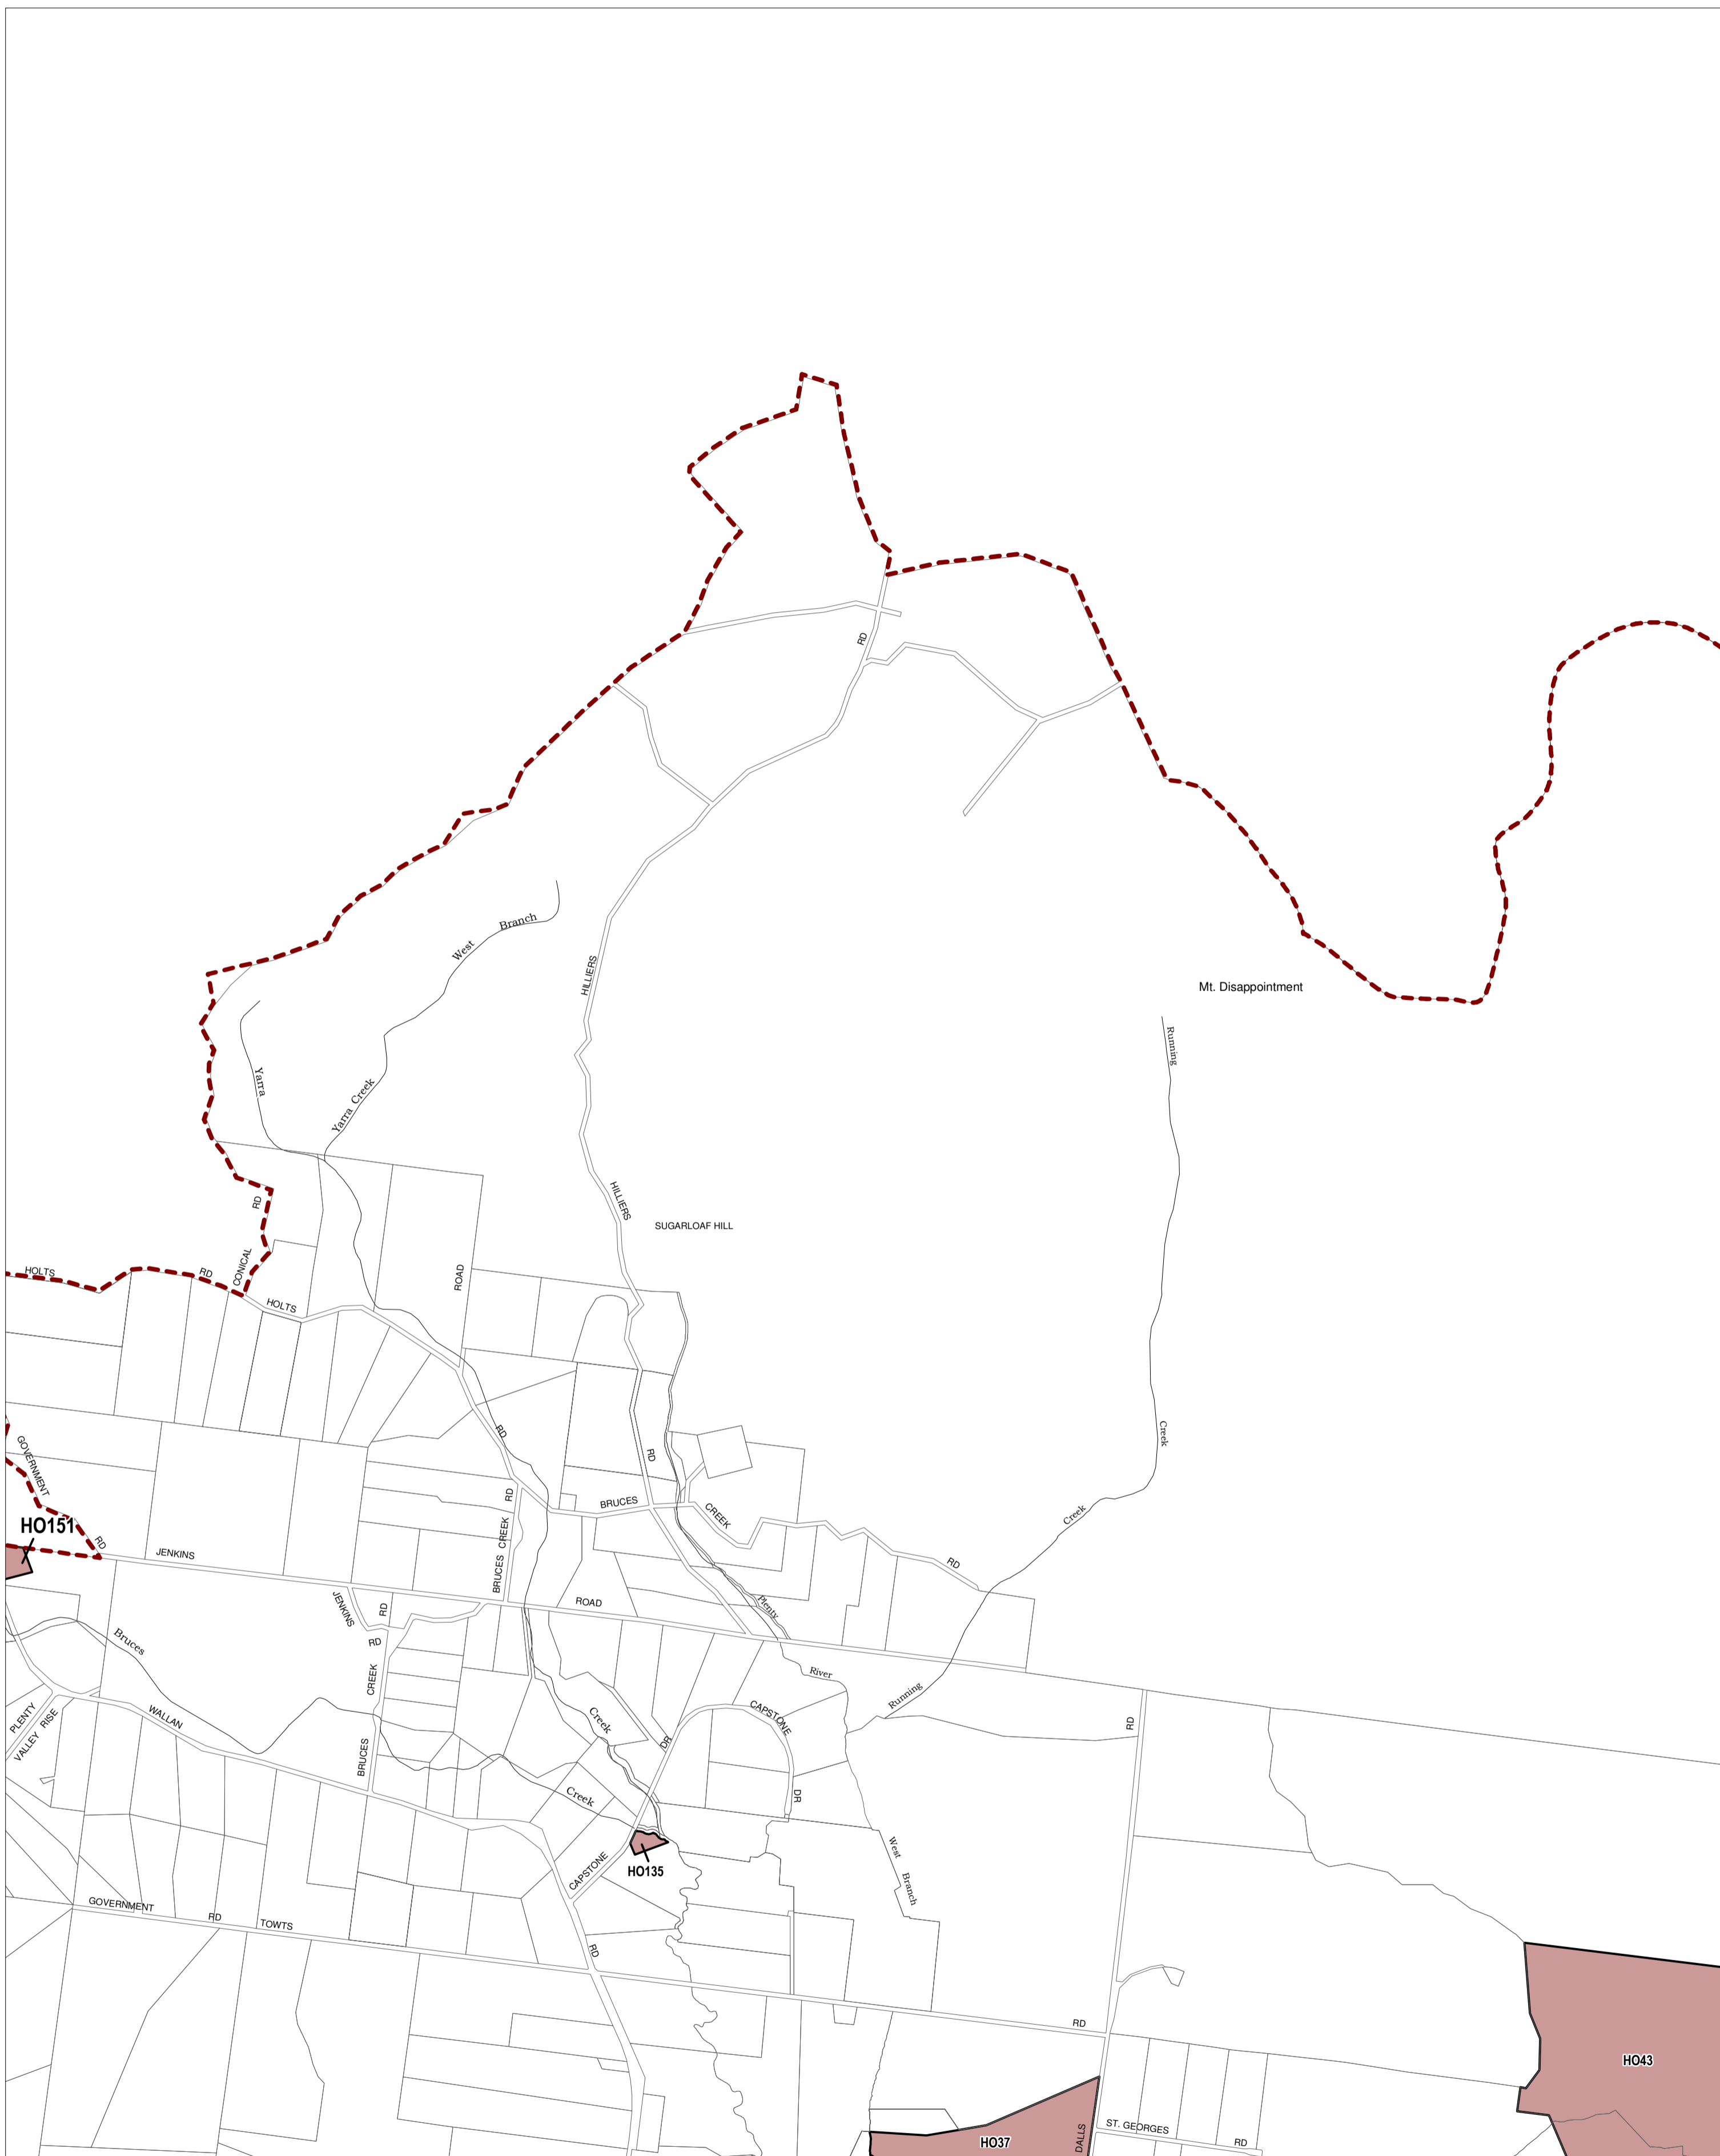

WHITTLESEA PLANNING SCHEME - LOCAL PROVISION

Overlays

HO Heritage Overlay

AUSTRALIAN MAP GRID ZONE 55

Printed: 4/5/2015

AMENDMENT C153