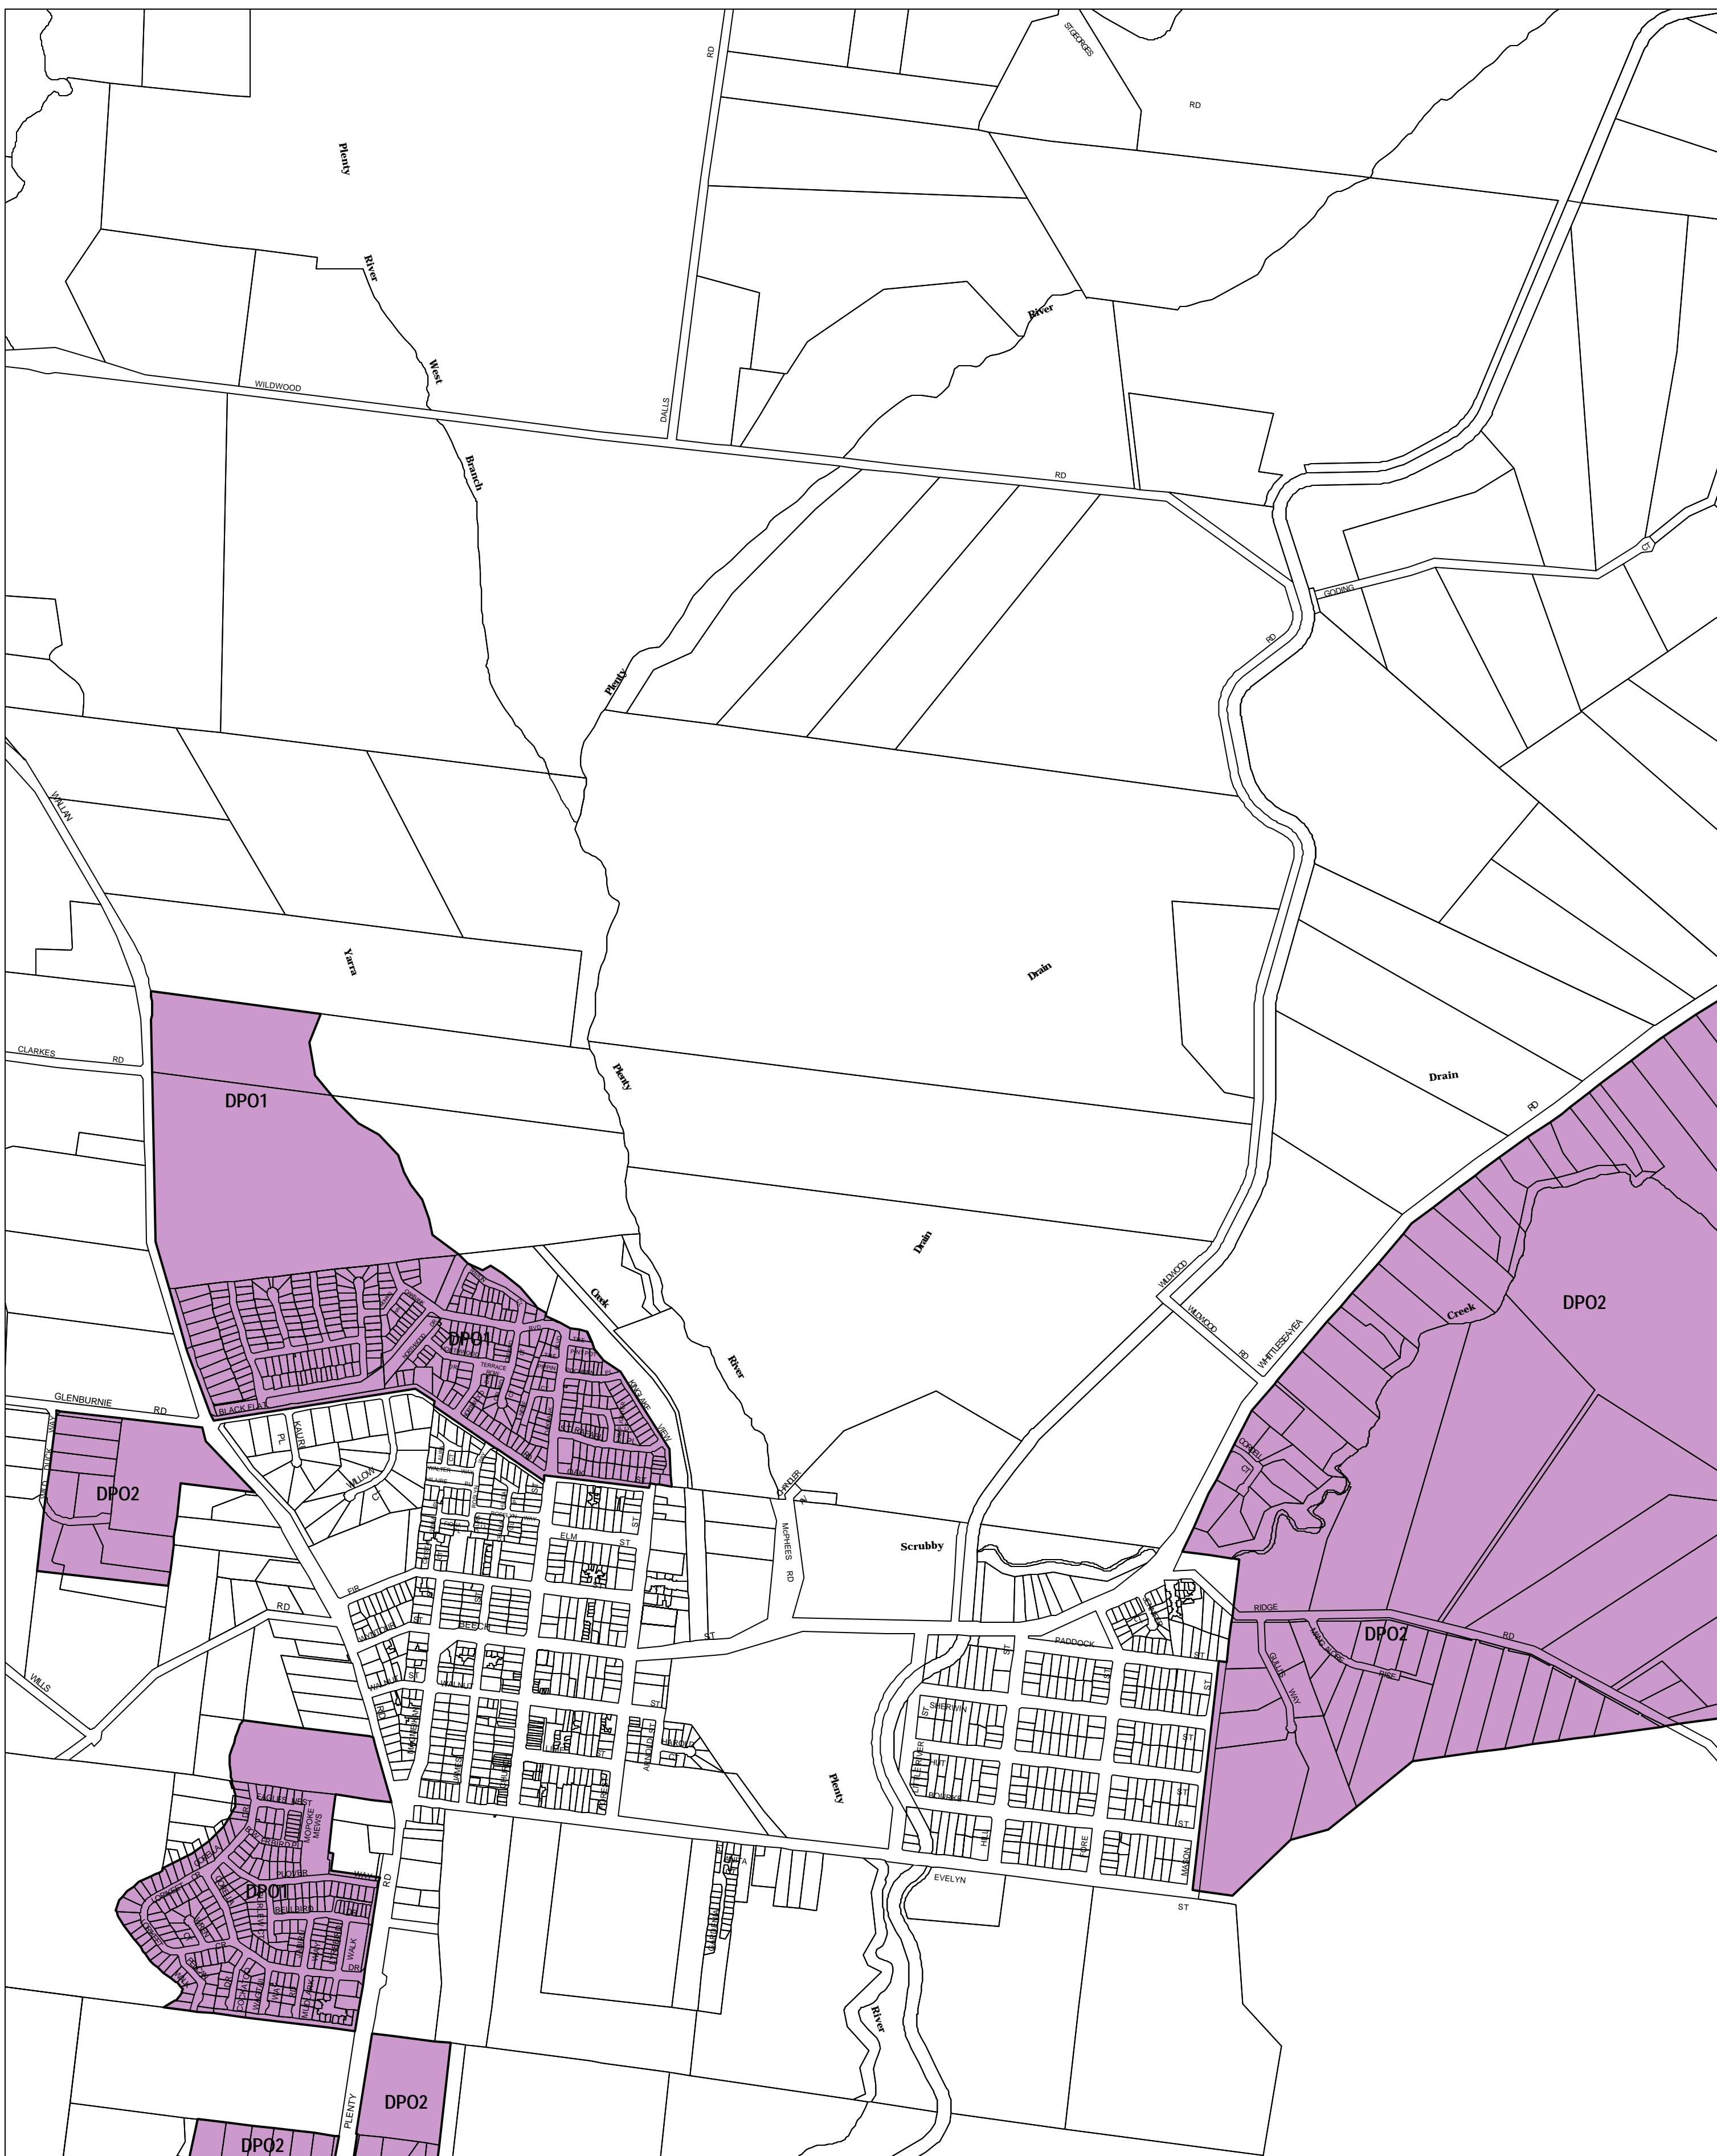

WHITTLESEA PLANNING SCHEME - LOCAL PROVISION

Overlays

- DPO1 Development Plan Overlay - Schedule 1
- DPO2 Development Plan Overlay - Schedule 2

AUSTRALIAN MAP GRID ZONE 55

Printed: 6/7/2007