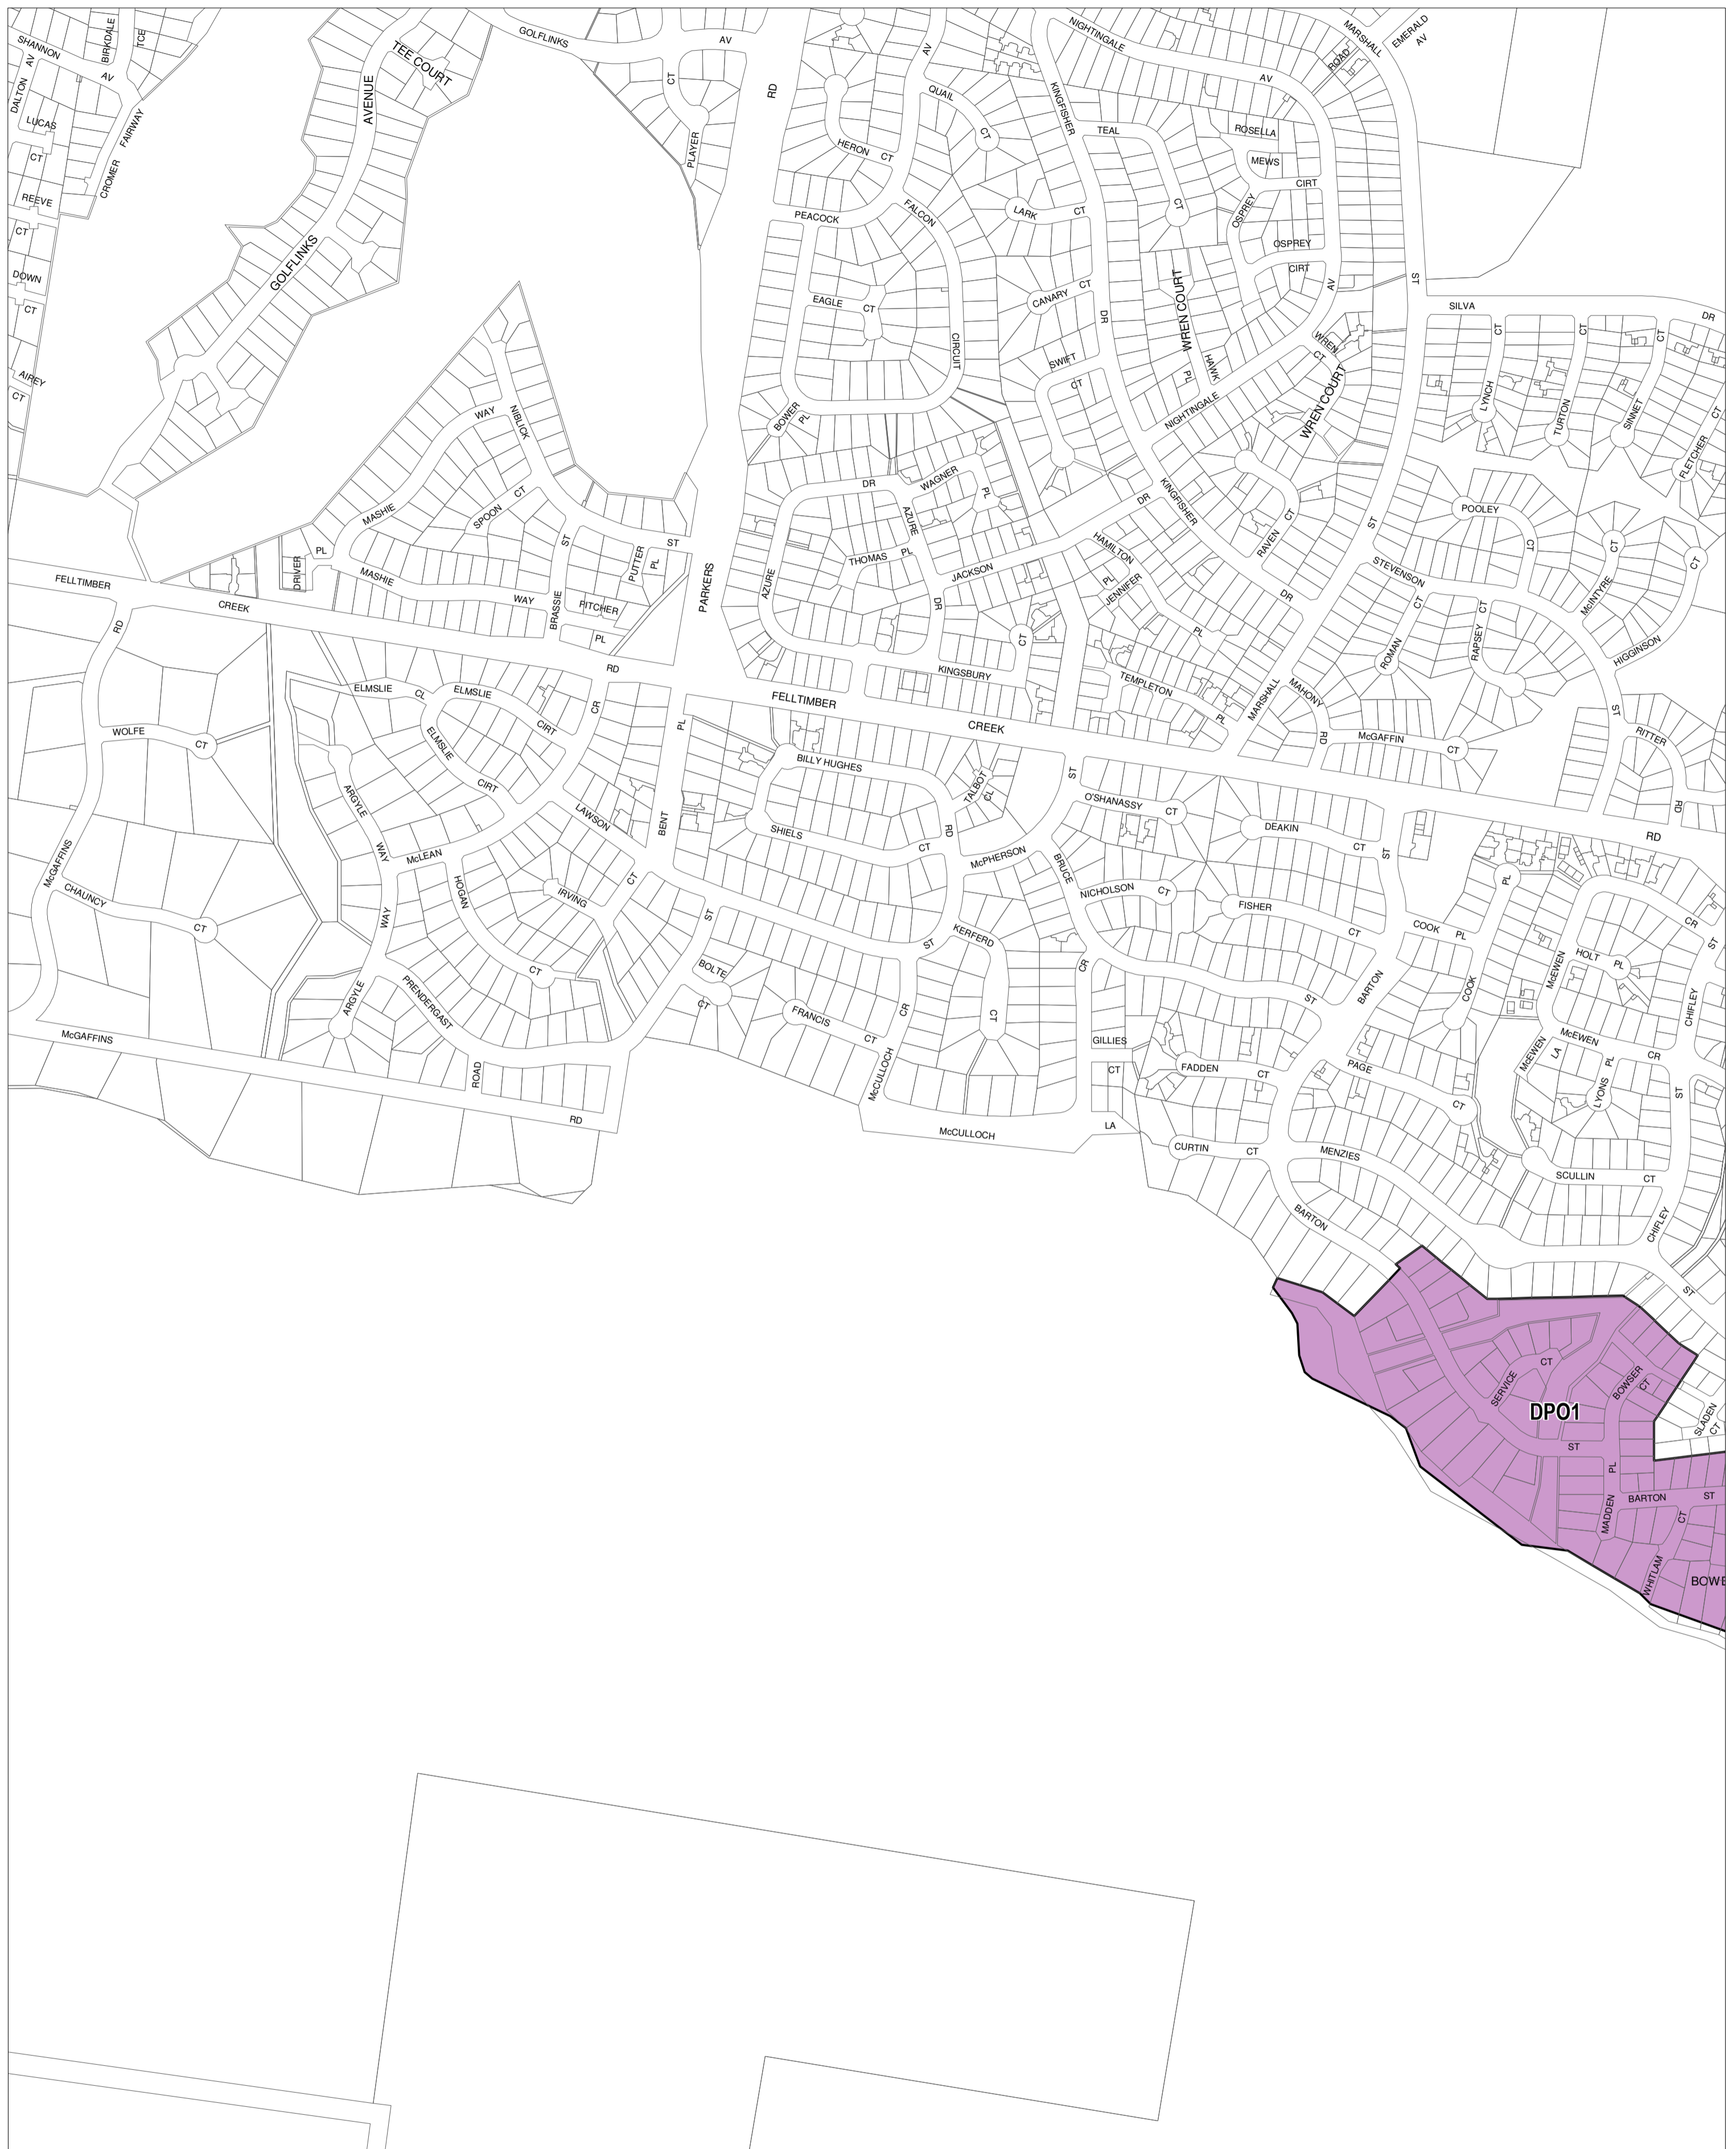

WODONGA PLANNING SCHEME - LOCAL PROVISION

Overlays

Development Plan Overlay - Schedule 1

100 0 100 200 300 400 500 m

AUSTRALIAN MAP GRID ZONE 55

INDEX TO ADJOINING METRIC SERIES MAP

Printed: 5/4/2013

AMENDMENT C78