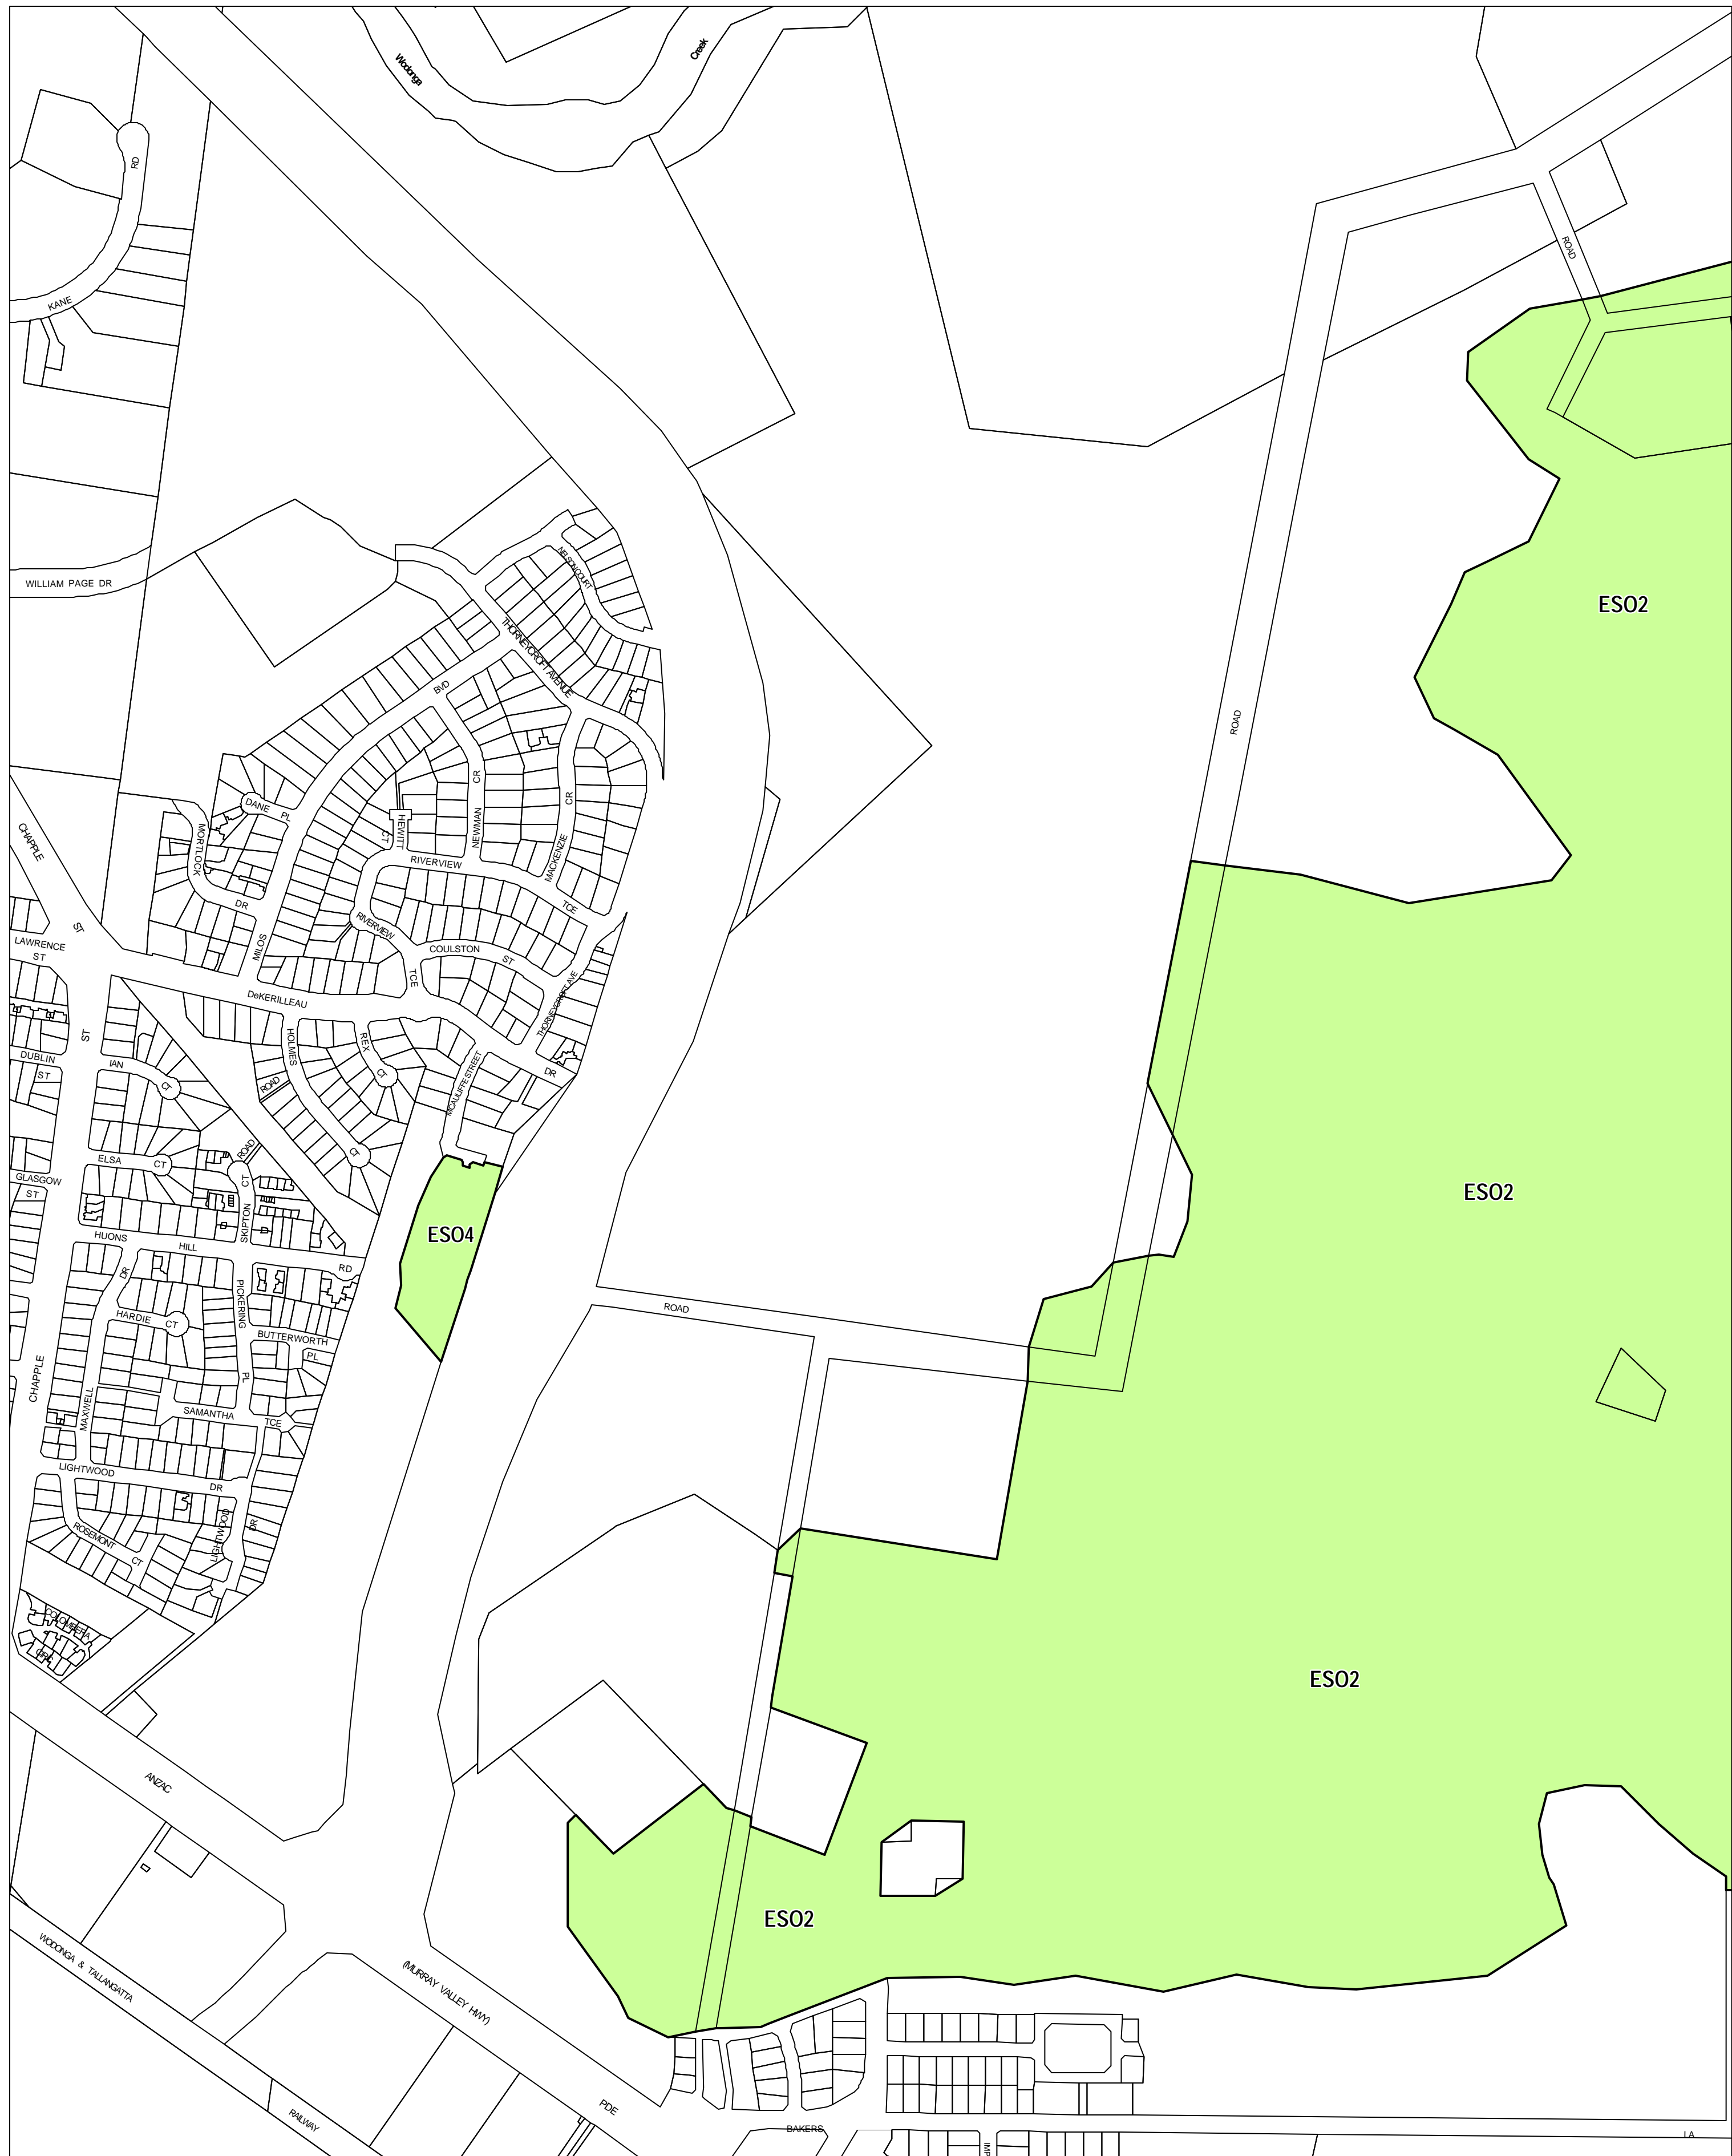

WODONGA PLANNING SCHEME - LOCAL PROVISION

Overlays	
ES02	Environmental Significance Overlay - Schedule 2
ES04	Environmental Significance Overlay - Schedule 4