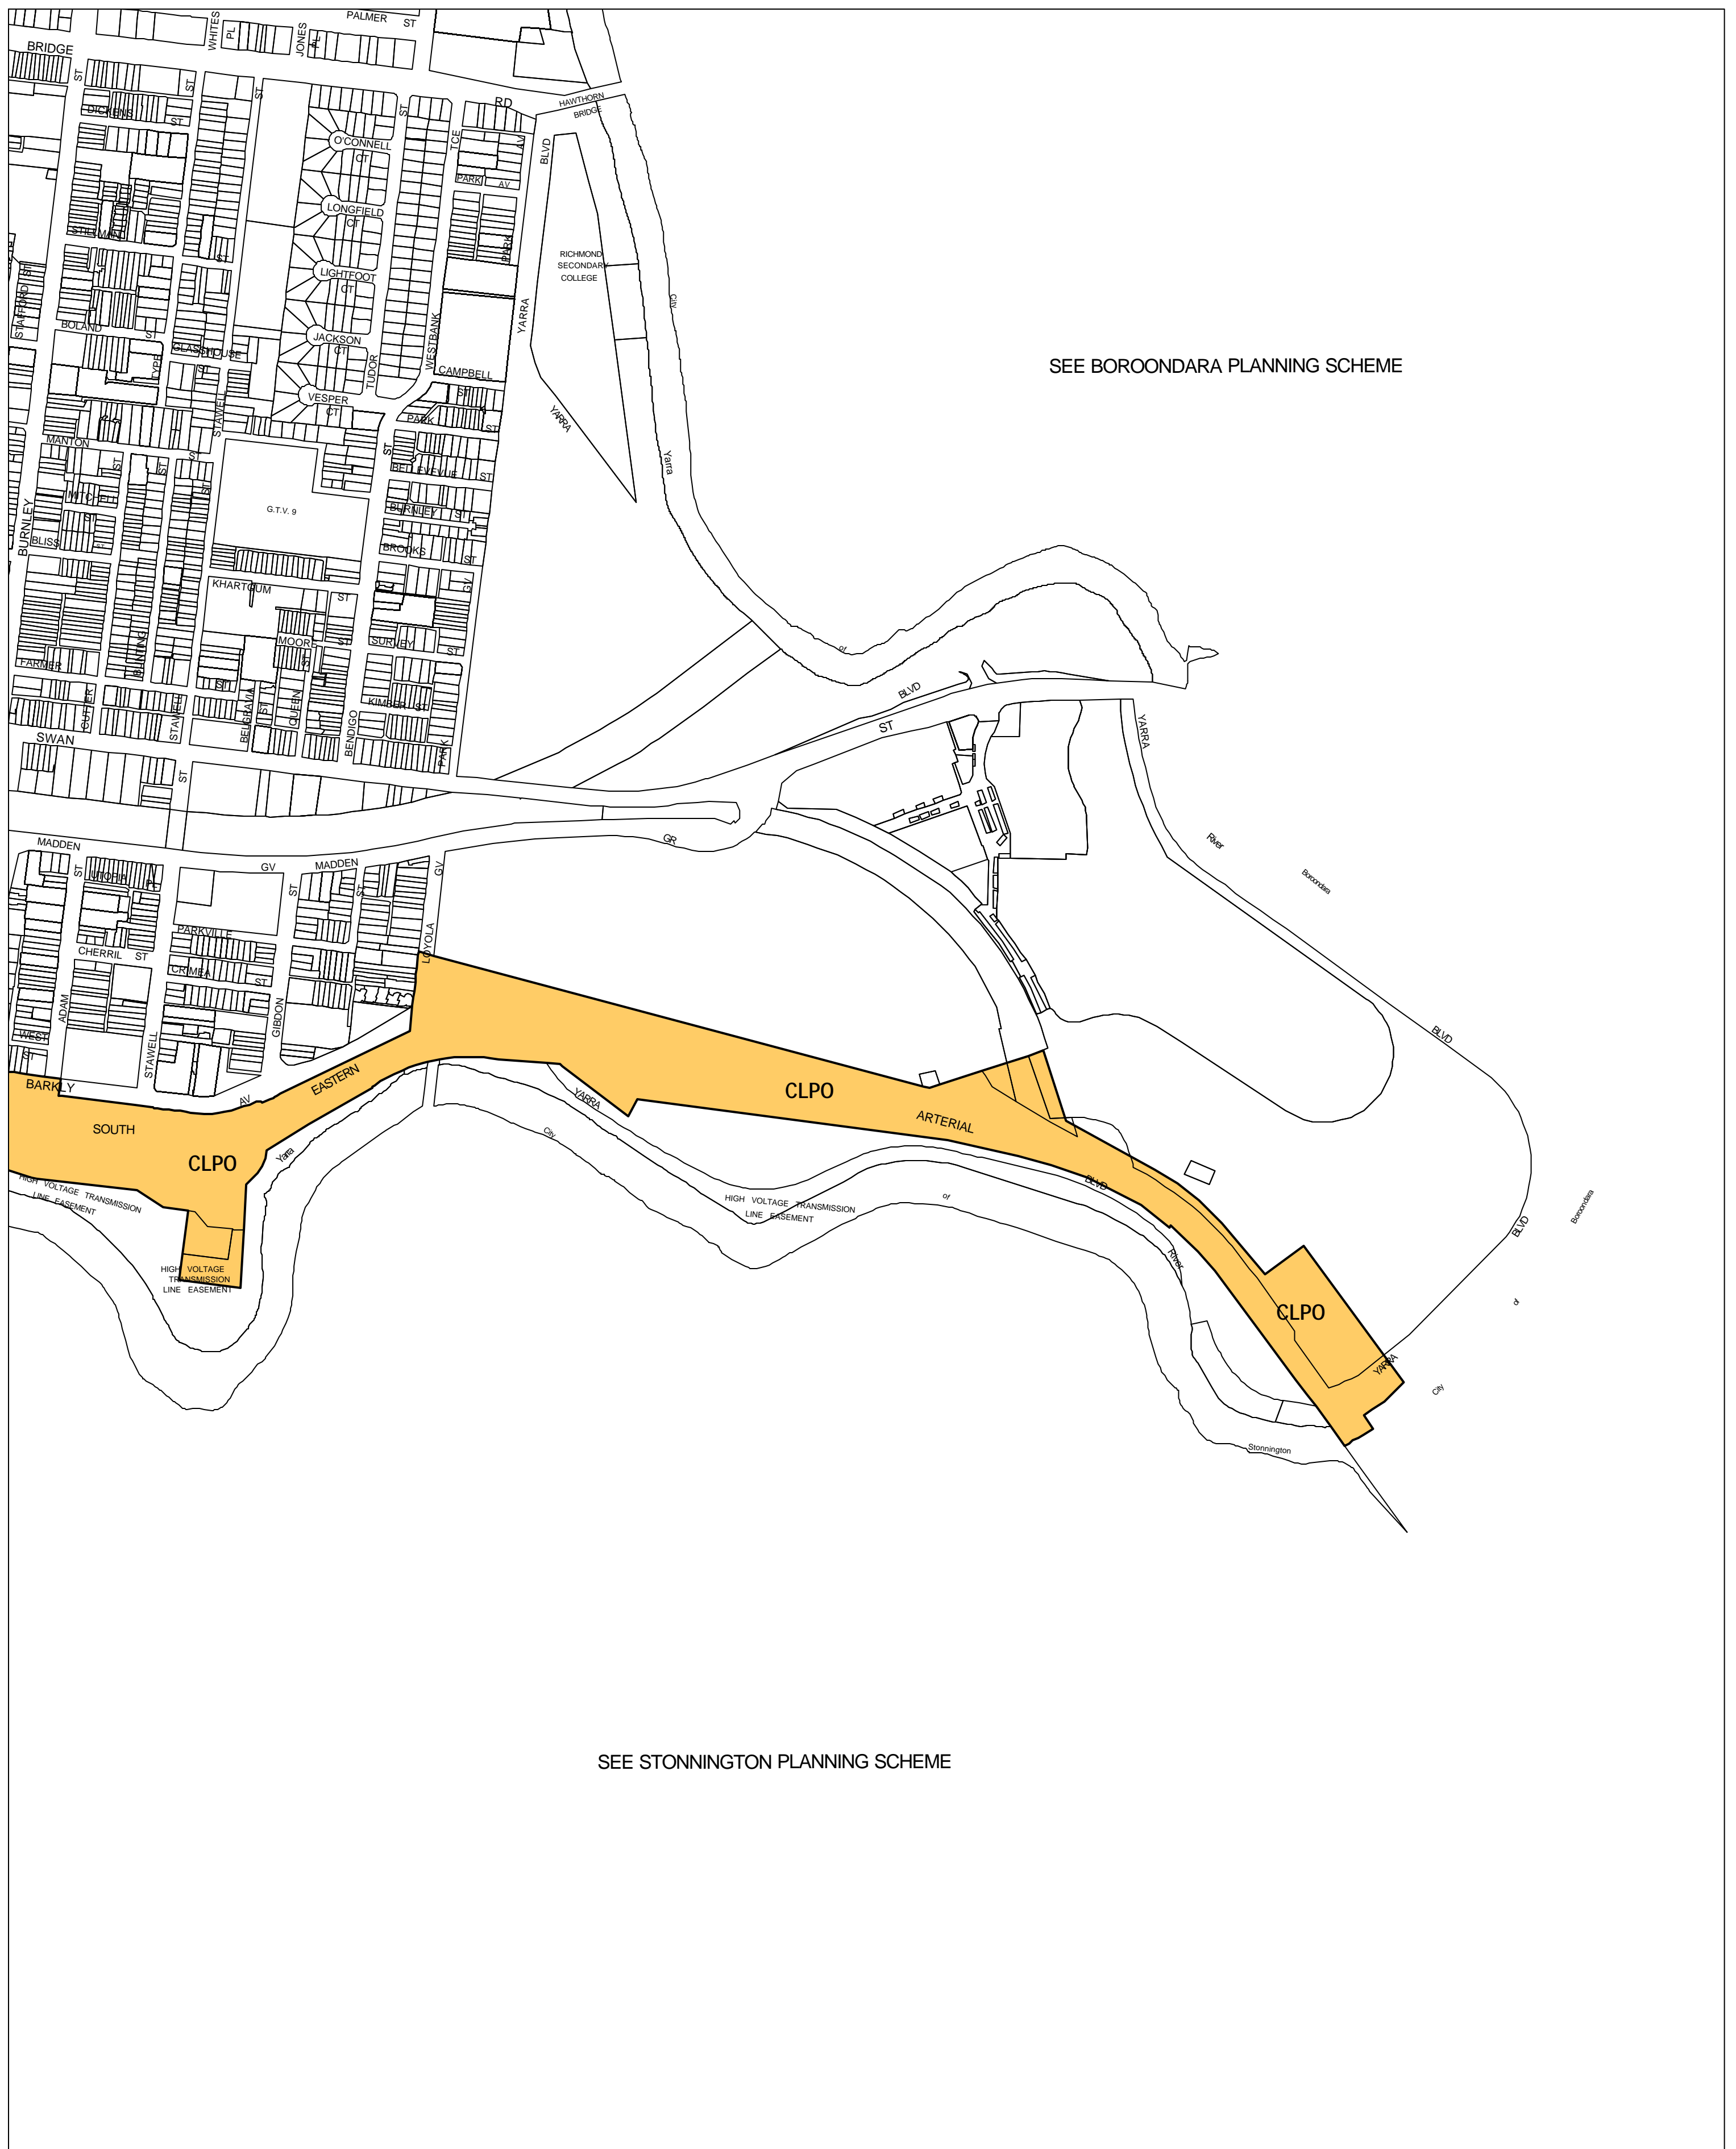

YARRA PLANNING SCHEME - LOCAL PROVISION

Overlays	
	City Link Project Overlay

AUSTRALIAN MAP GRID ZONE 55

Printed: 25/5/2007