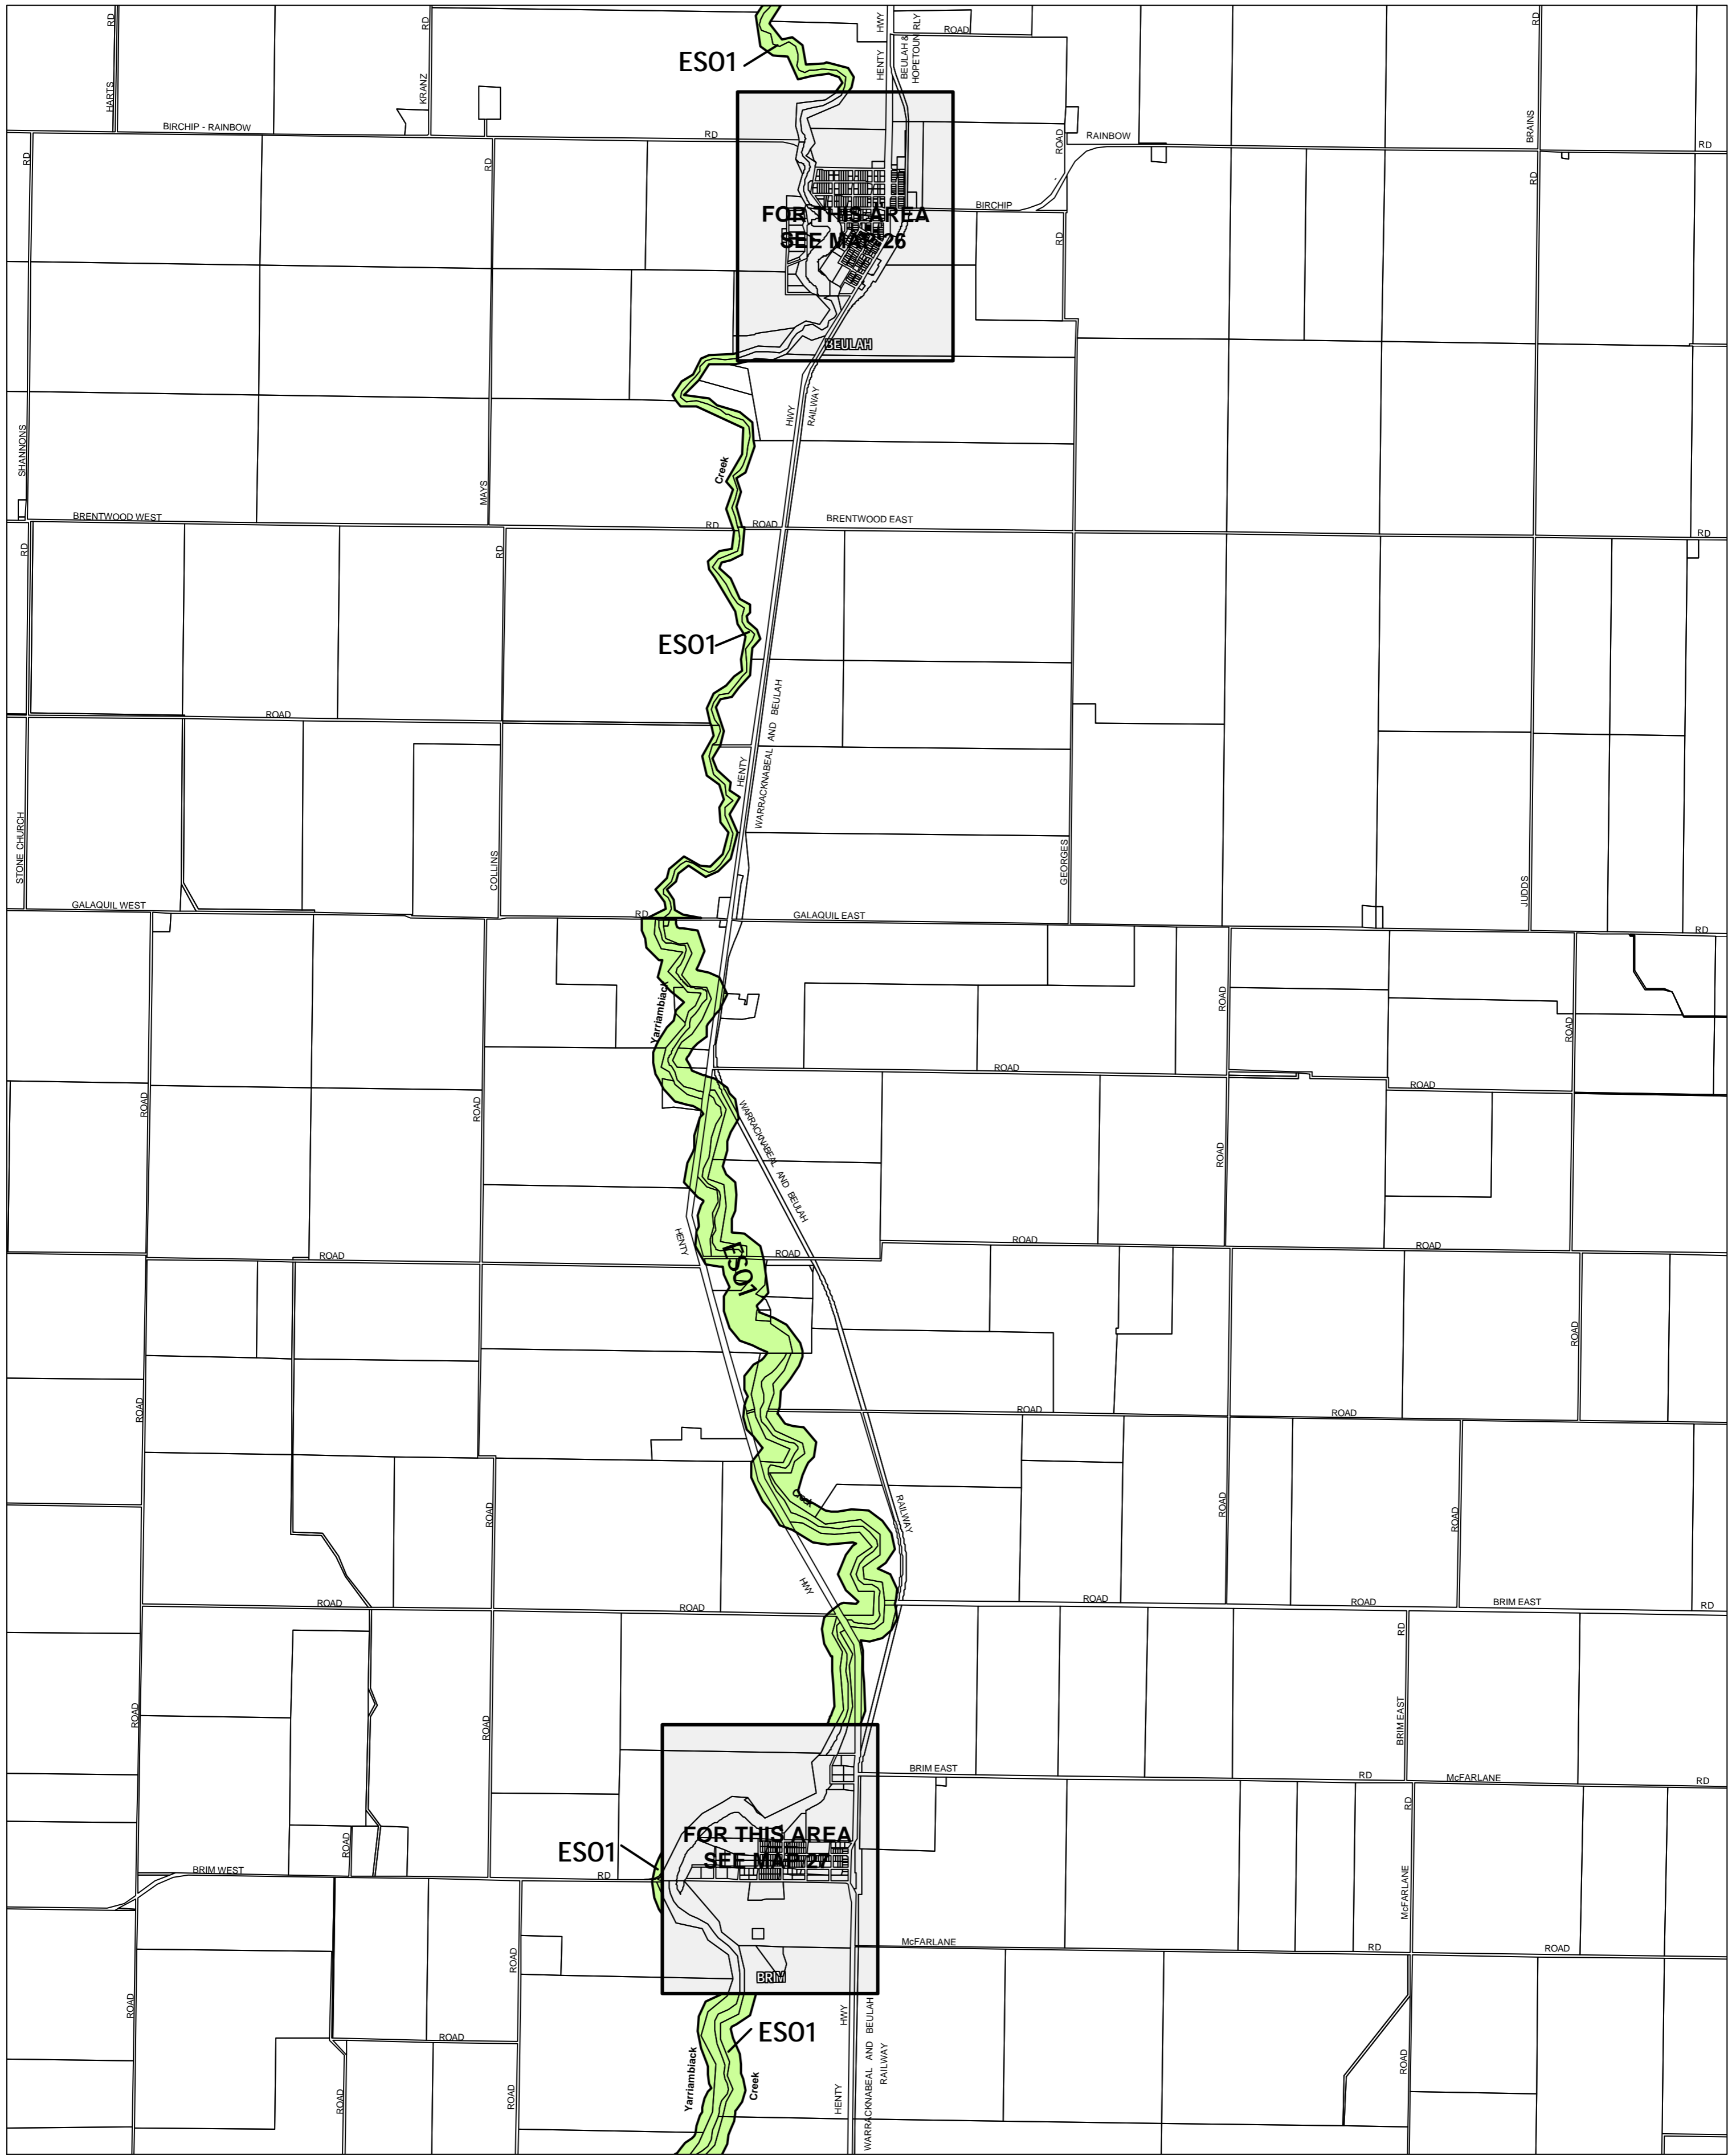

YARRIAMBIACK PLANNING SCHEME - LOCAL PROVISION

Overlays

- Environmental Significance Overlay - Schedule 1

AUSTRALIAN MAP GRID ZONE 54

INDEX TO ADJOINING METRIC SERIES MAP

24	25	26	27	28
21	22	23	24	25
18	19	20	21	22
15	16	17	18	19
12	13	14	15	16
9	10	11	12	13
6	7	8	9	10
3	4	5	6	7
0	1	2	3	4

Printed: 13/6/2007