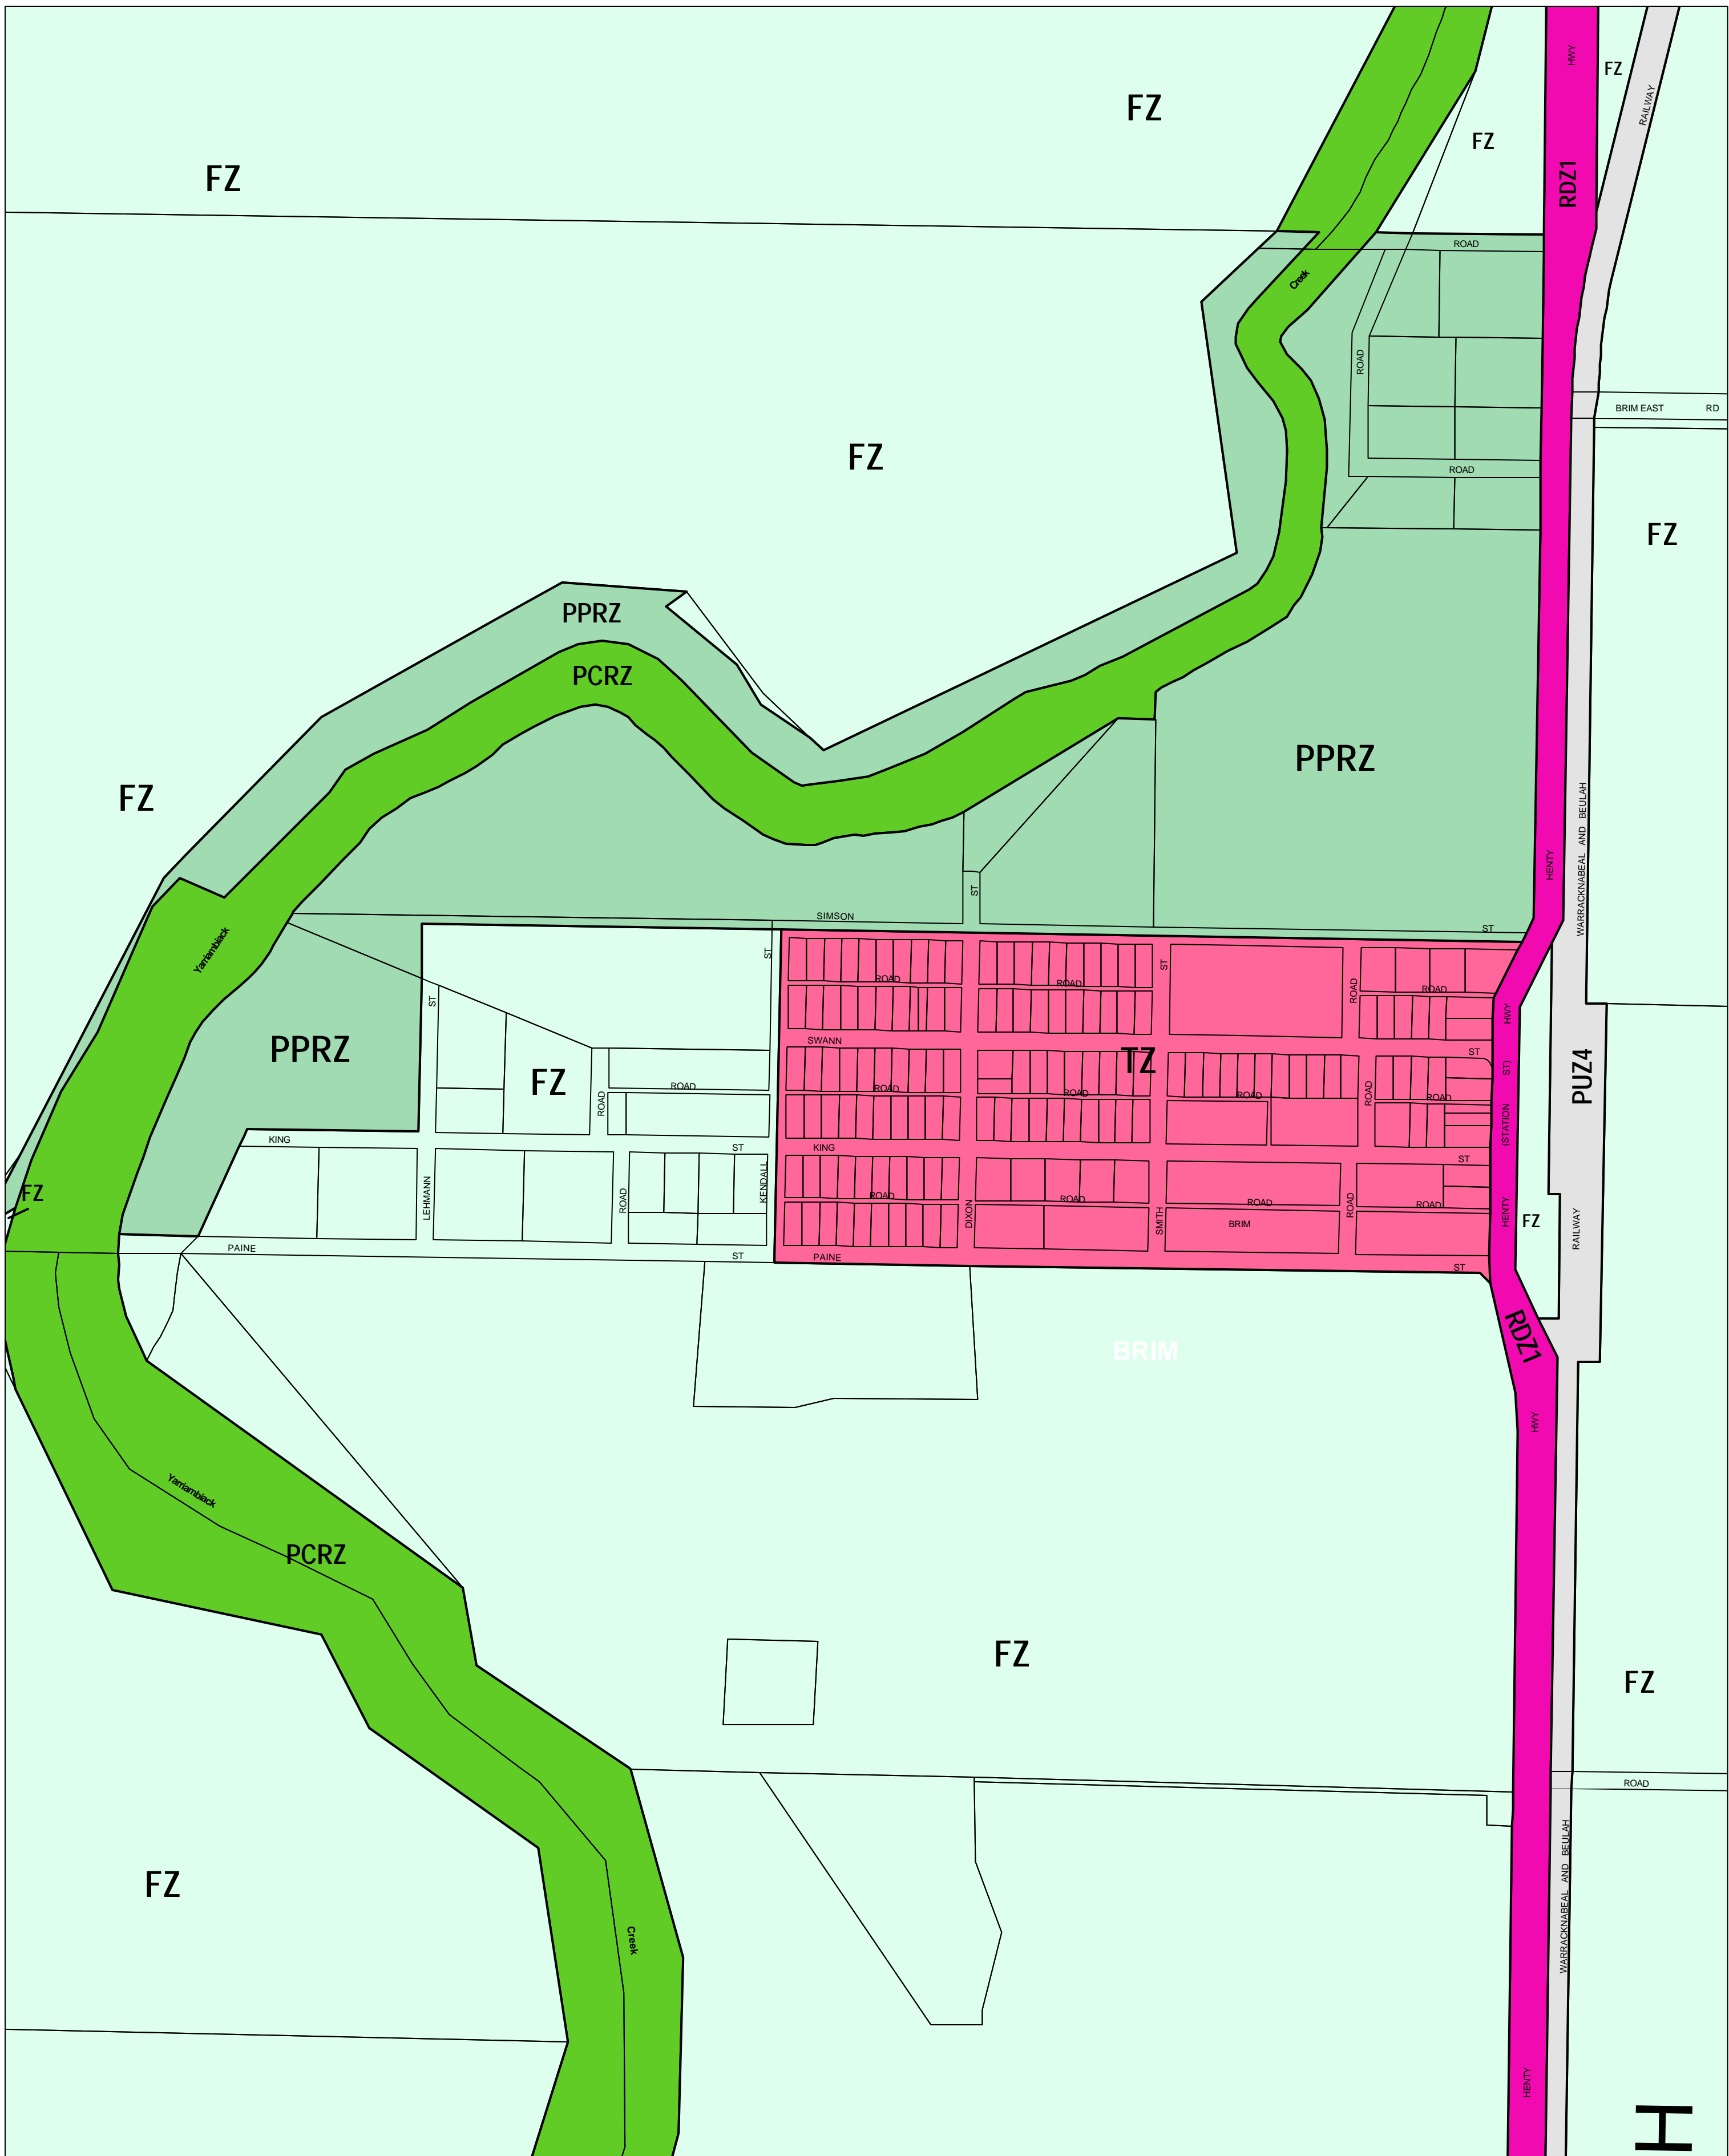

YARRIAMBIACK PLANNING SCHEME - LOCAL PROVISION

Public Land	
	Public Conservation And Resource Zone
	Public Park And Recreation Zone
	Public Use Zone - Transport
	Road Zone - Category 1
Residential	
	Township Zone
Rural	
	Farming Zone

AUSTRALIAN MAP GRID ZONE 54

Printed: 10/2/2010

AMENDMENT C8