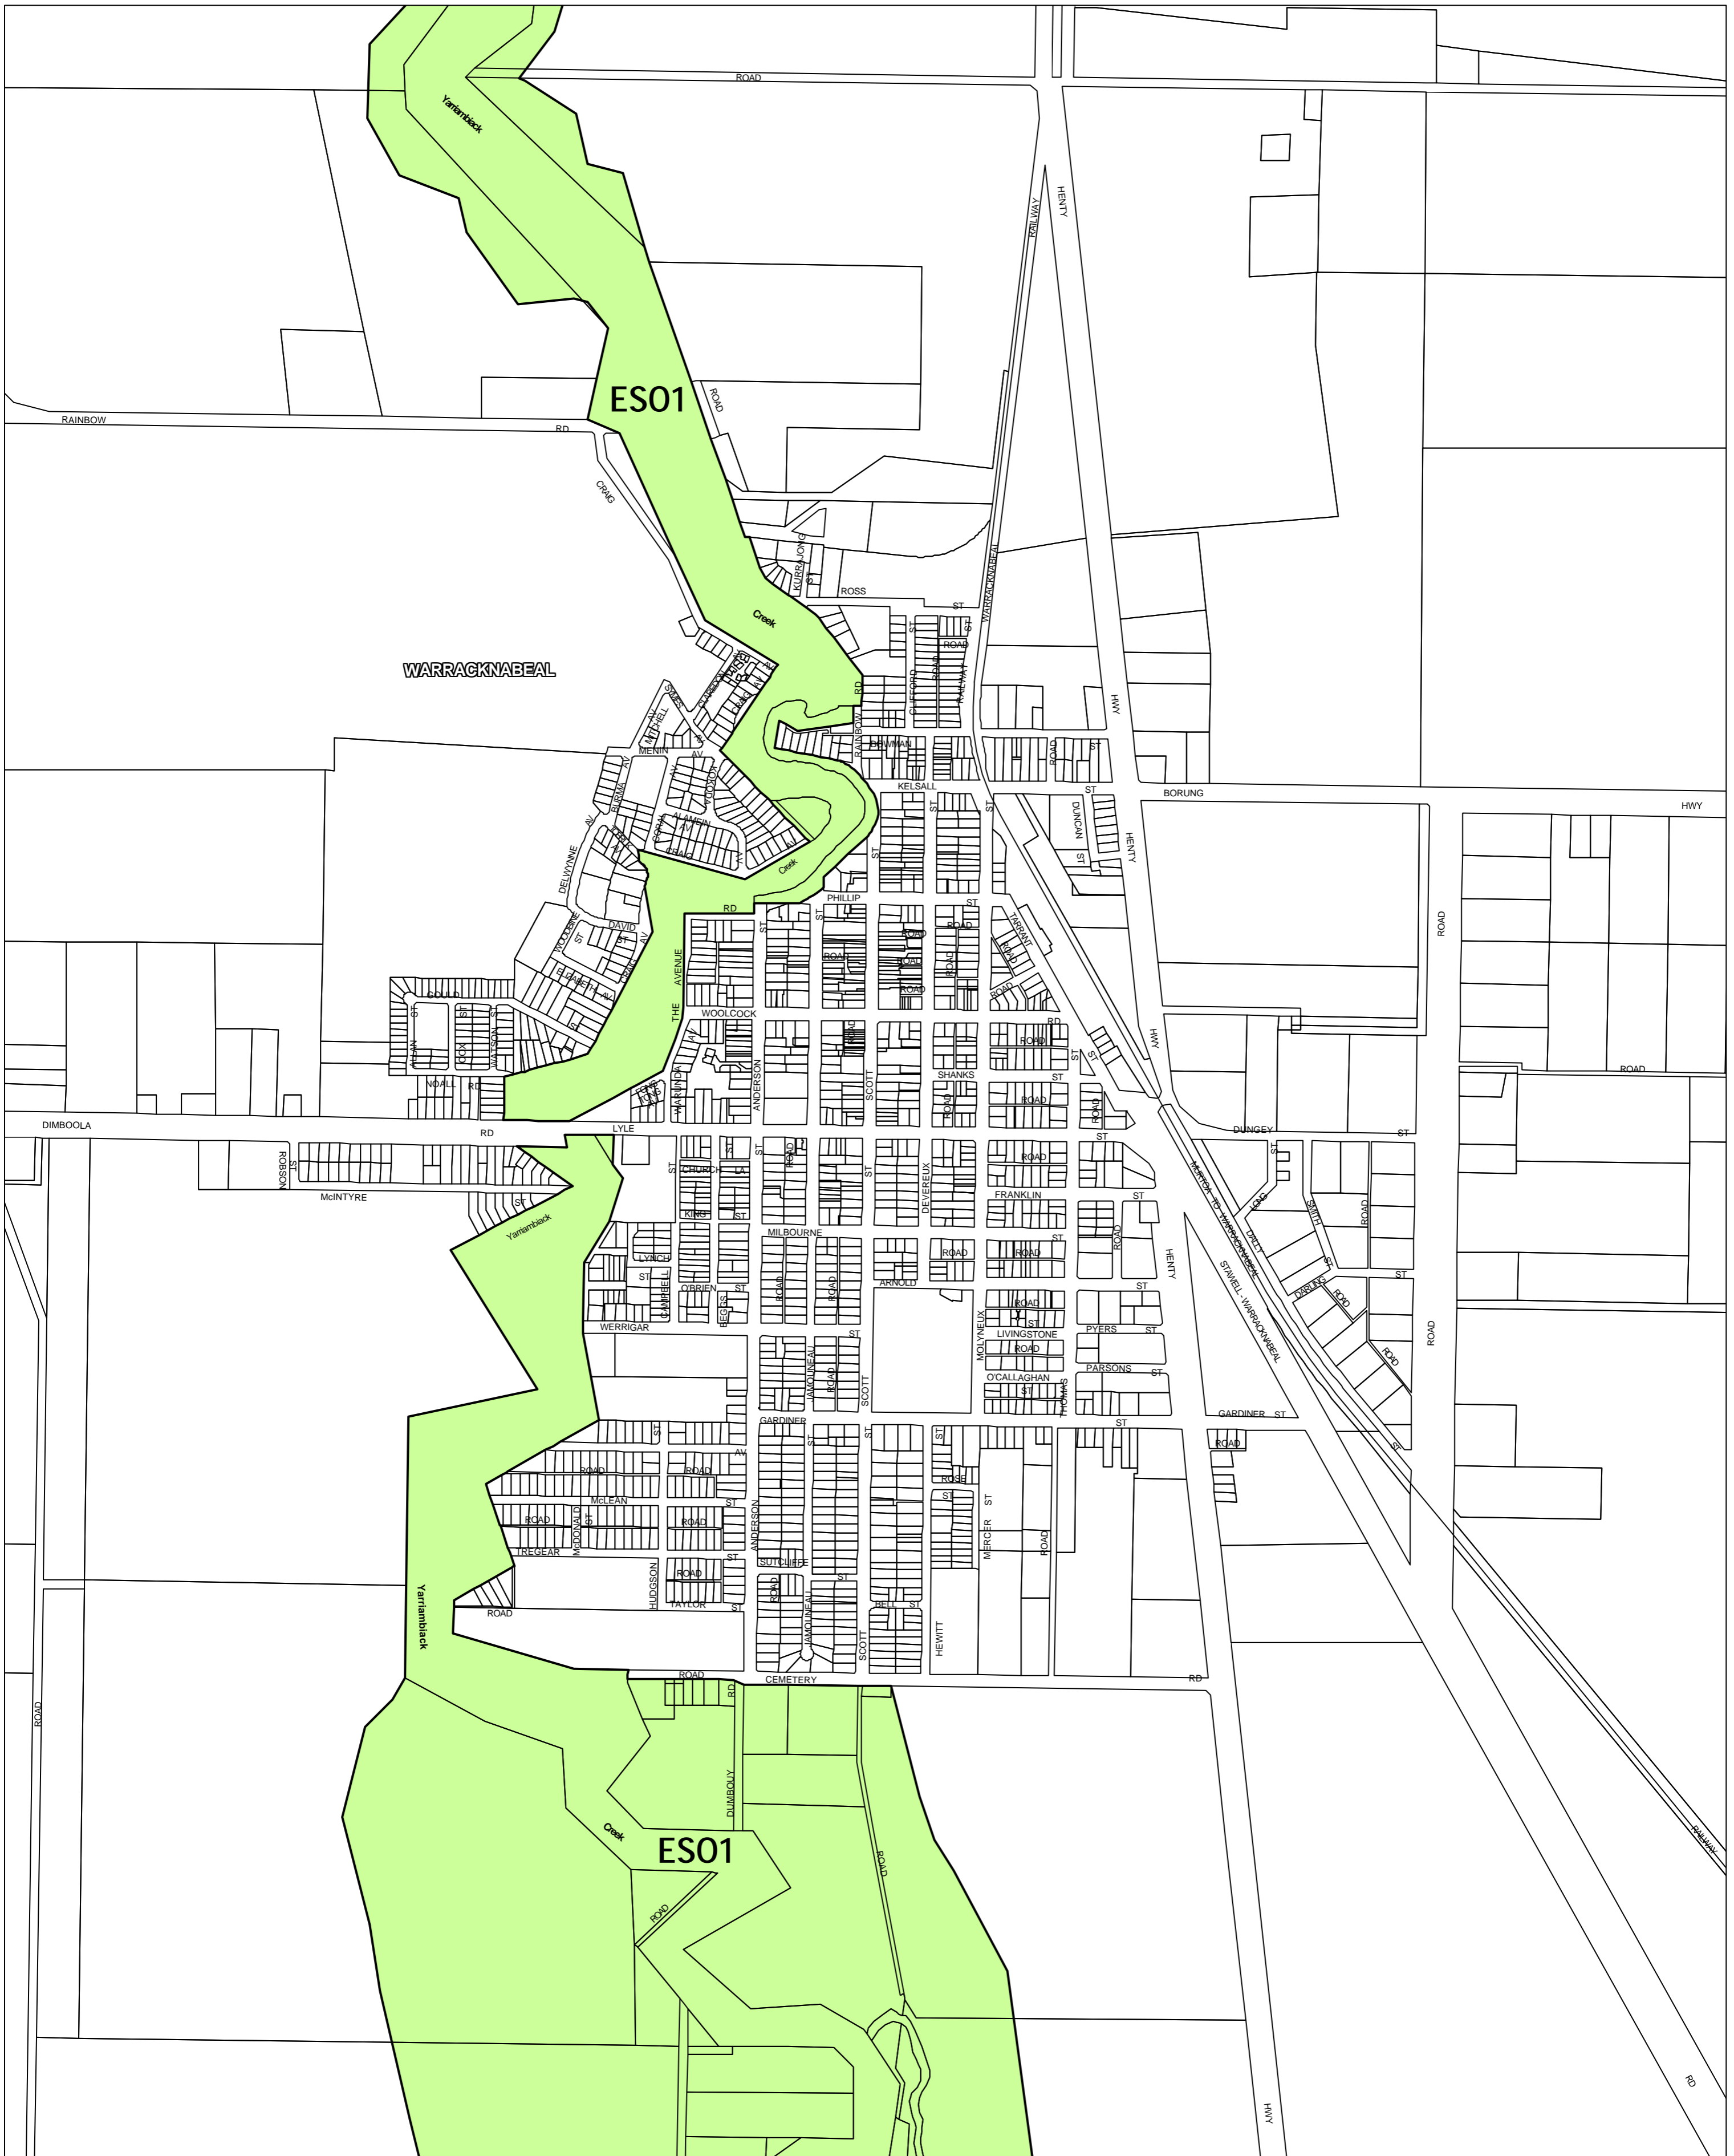

YARRIAMBIACK PLANNING SCHEME - LOCAL PROVISION

Overlays

ES01 Environmental Significance Overlay - Schedule 1

AUSTRALIAN MAP GRID ZONE 54

Printed: 13/6/2007

INDEX TO ADJOINING METRIC SERIES MAP

11	12	13	14
15	16	17	18
19	20	21	22
23	24	25	26
27	28	29	30
31	32	33	34
35	36	37	38
39	40	41	42
43	44	45	46