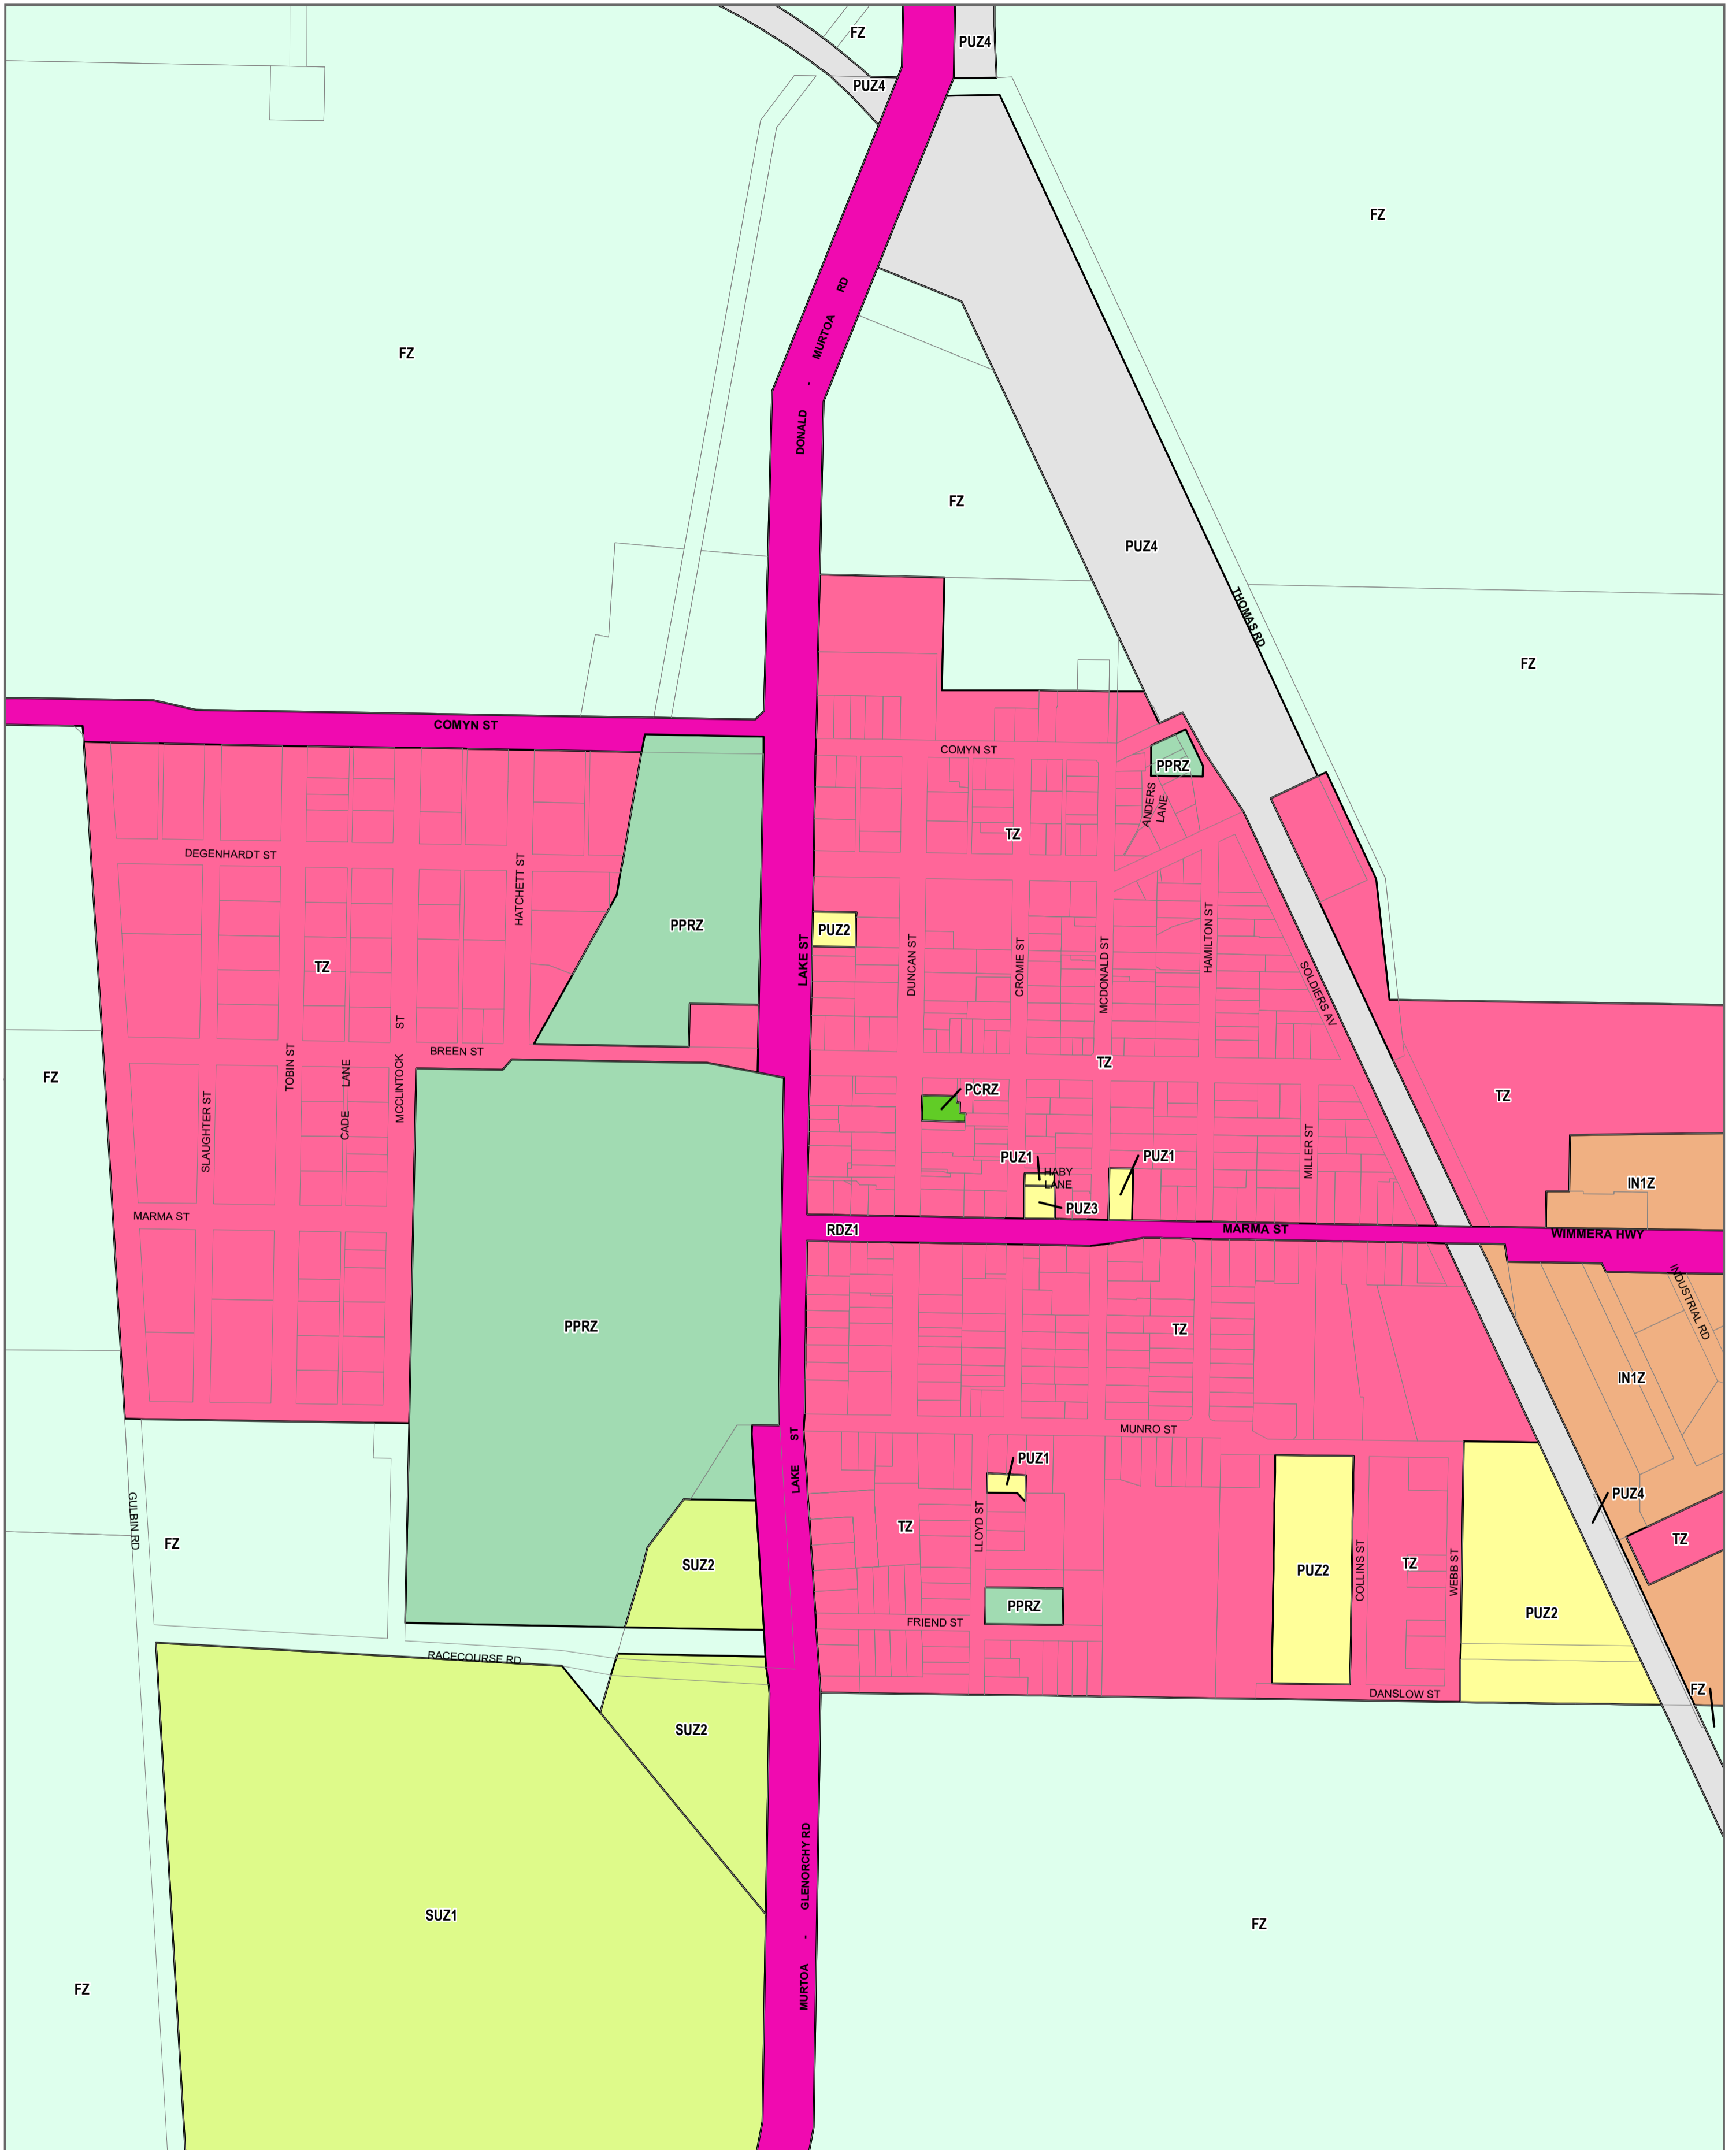

YARRIAMBIACK PLANNING SCHEME - LOCAL PROVISION

LEGEND

	FZ - Farming Zone		PUZ3 - Public Use Zone - Health and Community
	IN1Z - Industrial 1 Zone		PUZ4 - Public Use Zone - Transport
	PCRZ - Public Conservation and Resource Zone		RDZ1 - Road Zone - Category 1
	PPRZ - Public Park and Recreation Zone		SUZ1 - Special Use Zone
	PUZ1 - Public Use Zone - Service and Utility		TZ - Township Zone
	PUZ2 - Public Use Zone - Education		Municipal Boundary

© The State of Victoria Department of Environment, Land, Water and Planning 2019

0 225 450
 Meters
 Australian Map Grid Zone 54

NORTH
 Planning Group
AMENDMENT C22yari
 Printed: 2/09/2019

Environment, Land, Water and Planning