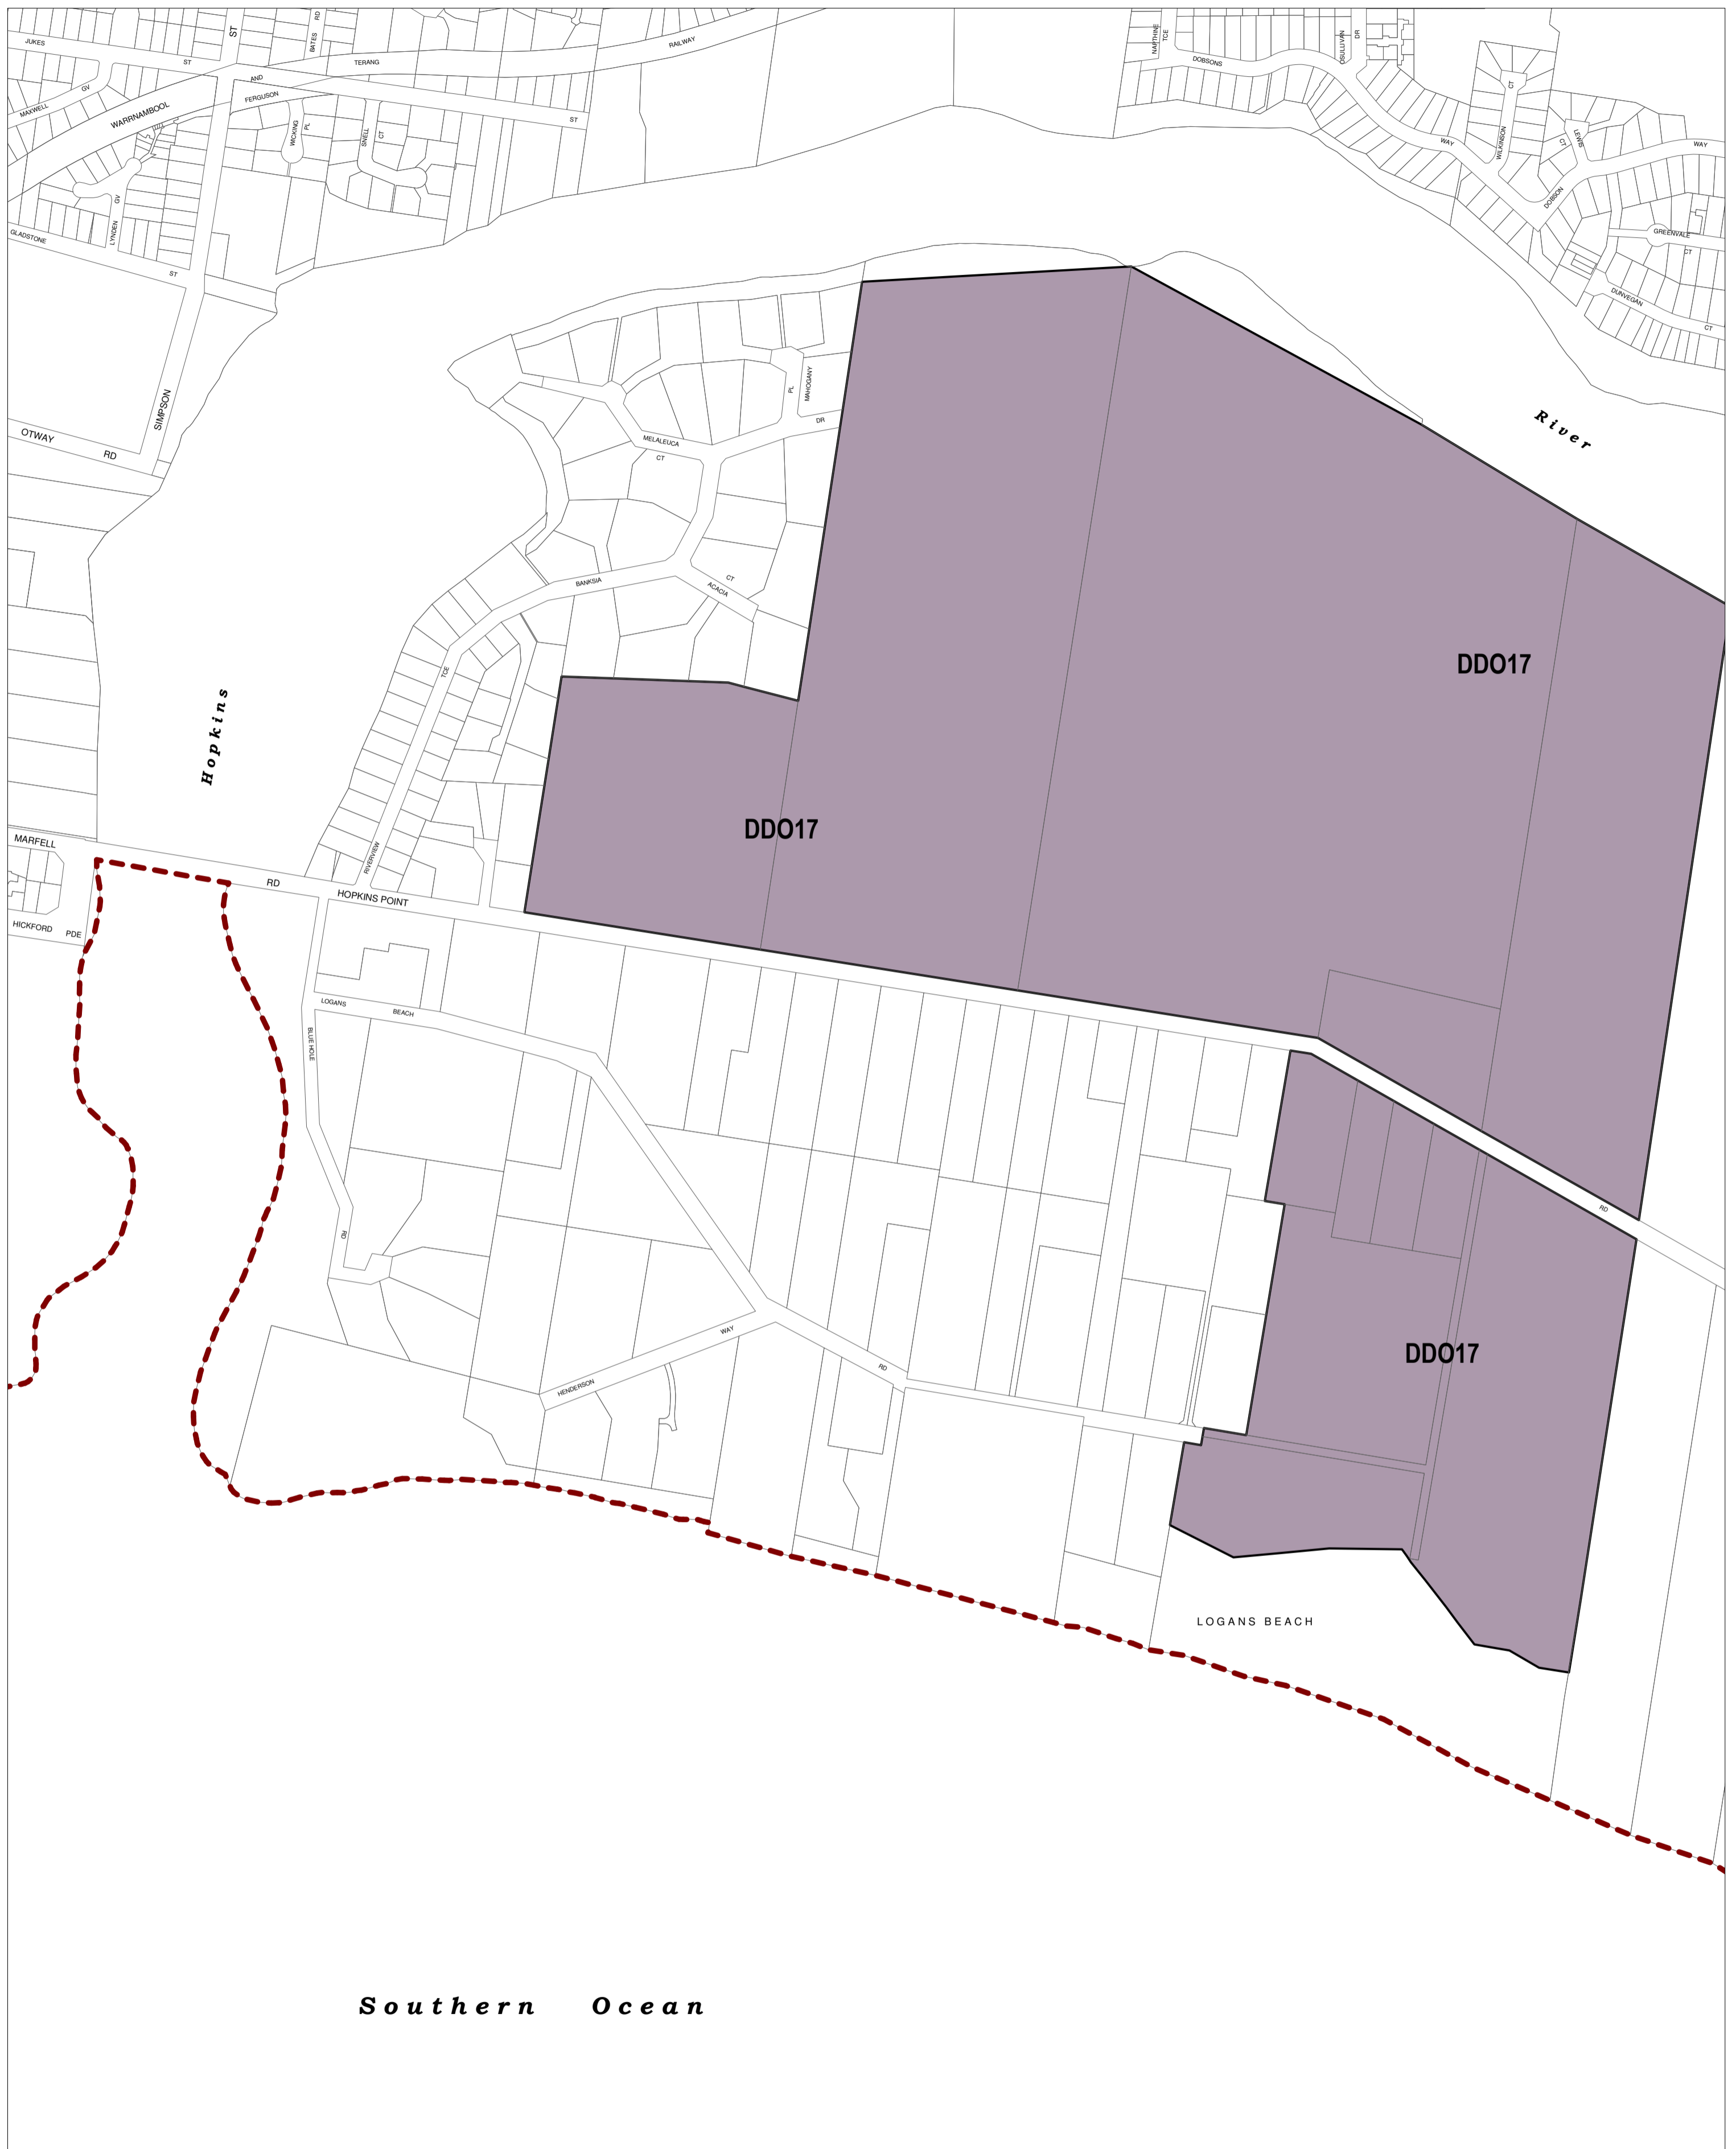

WARRNAMBOOL PLANNING SCHEME - LOCAL PROVISION

Overlays

00017 Design And Development Overlay - Schedule 17

100 0 100 200 300 400 500 m

AUSTRALIAN MAP GRID ZONE 54

INDEX TO ADJOINING METRIC SERIES MAP

1	2	3
5	6	7
8	9	10
11	12	13
14	15	16
		17

Printed: 17/6/2014

AMENDMENT C76