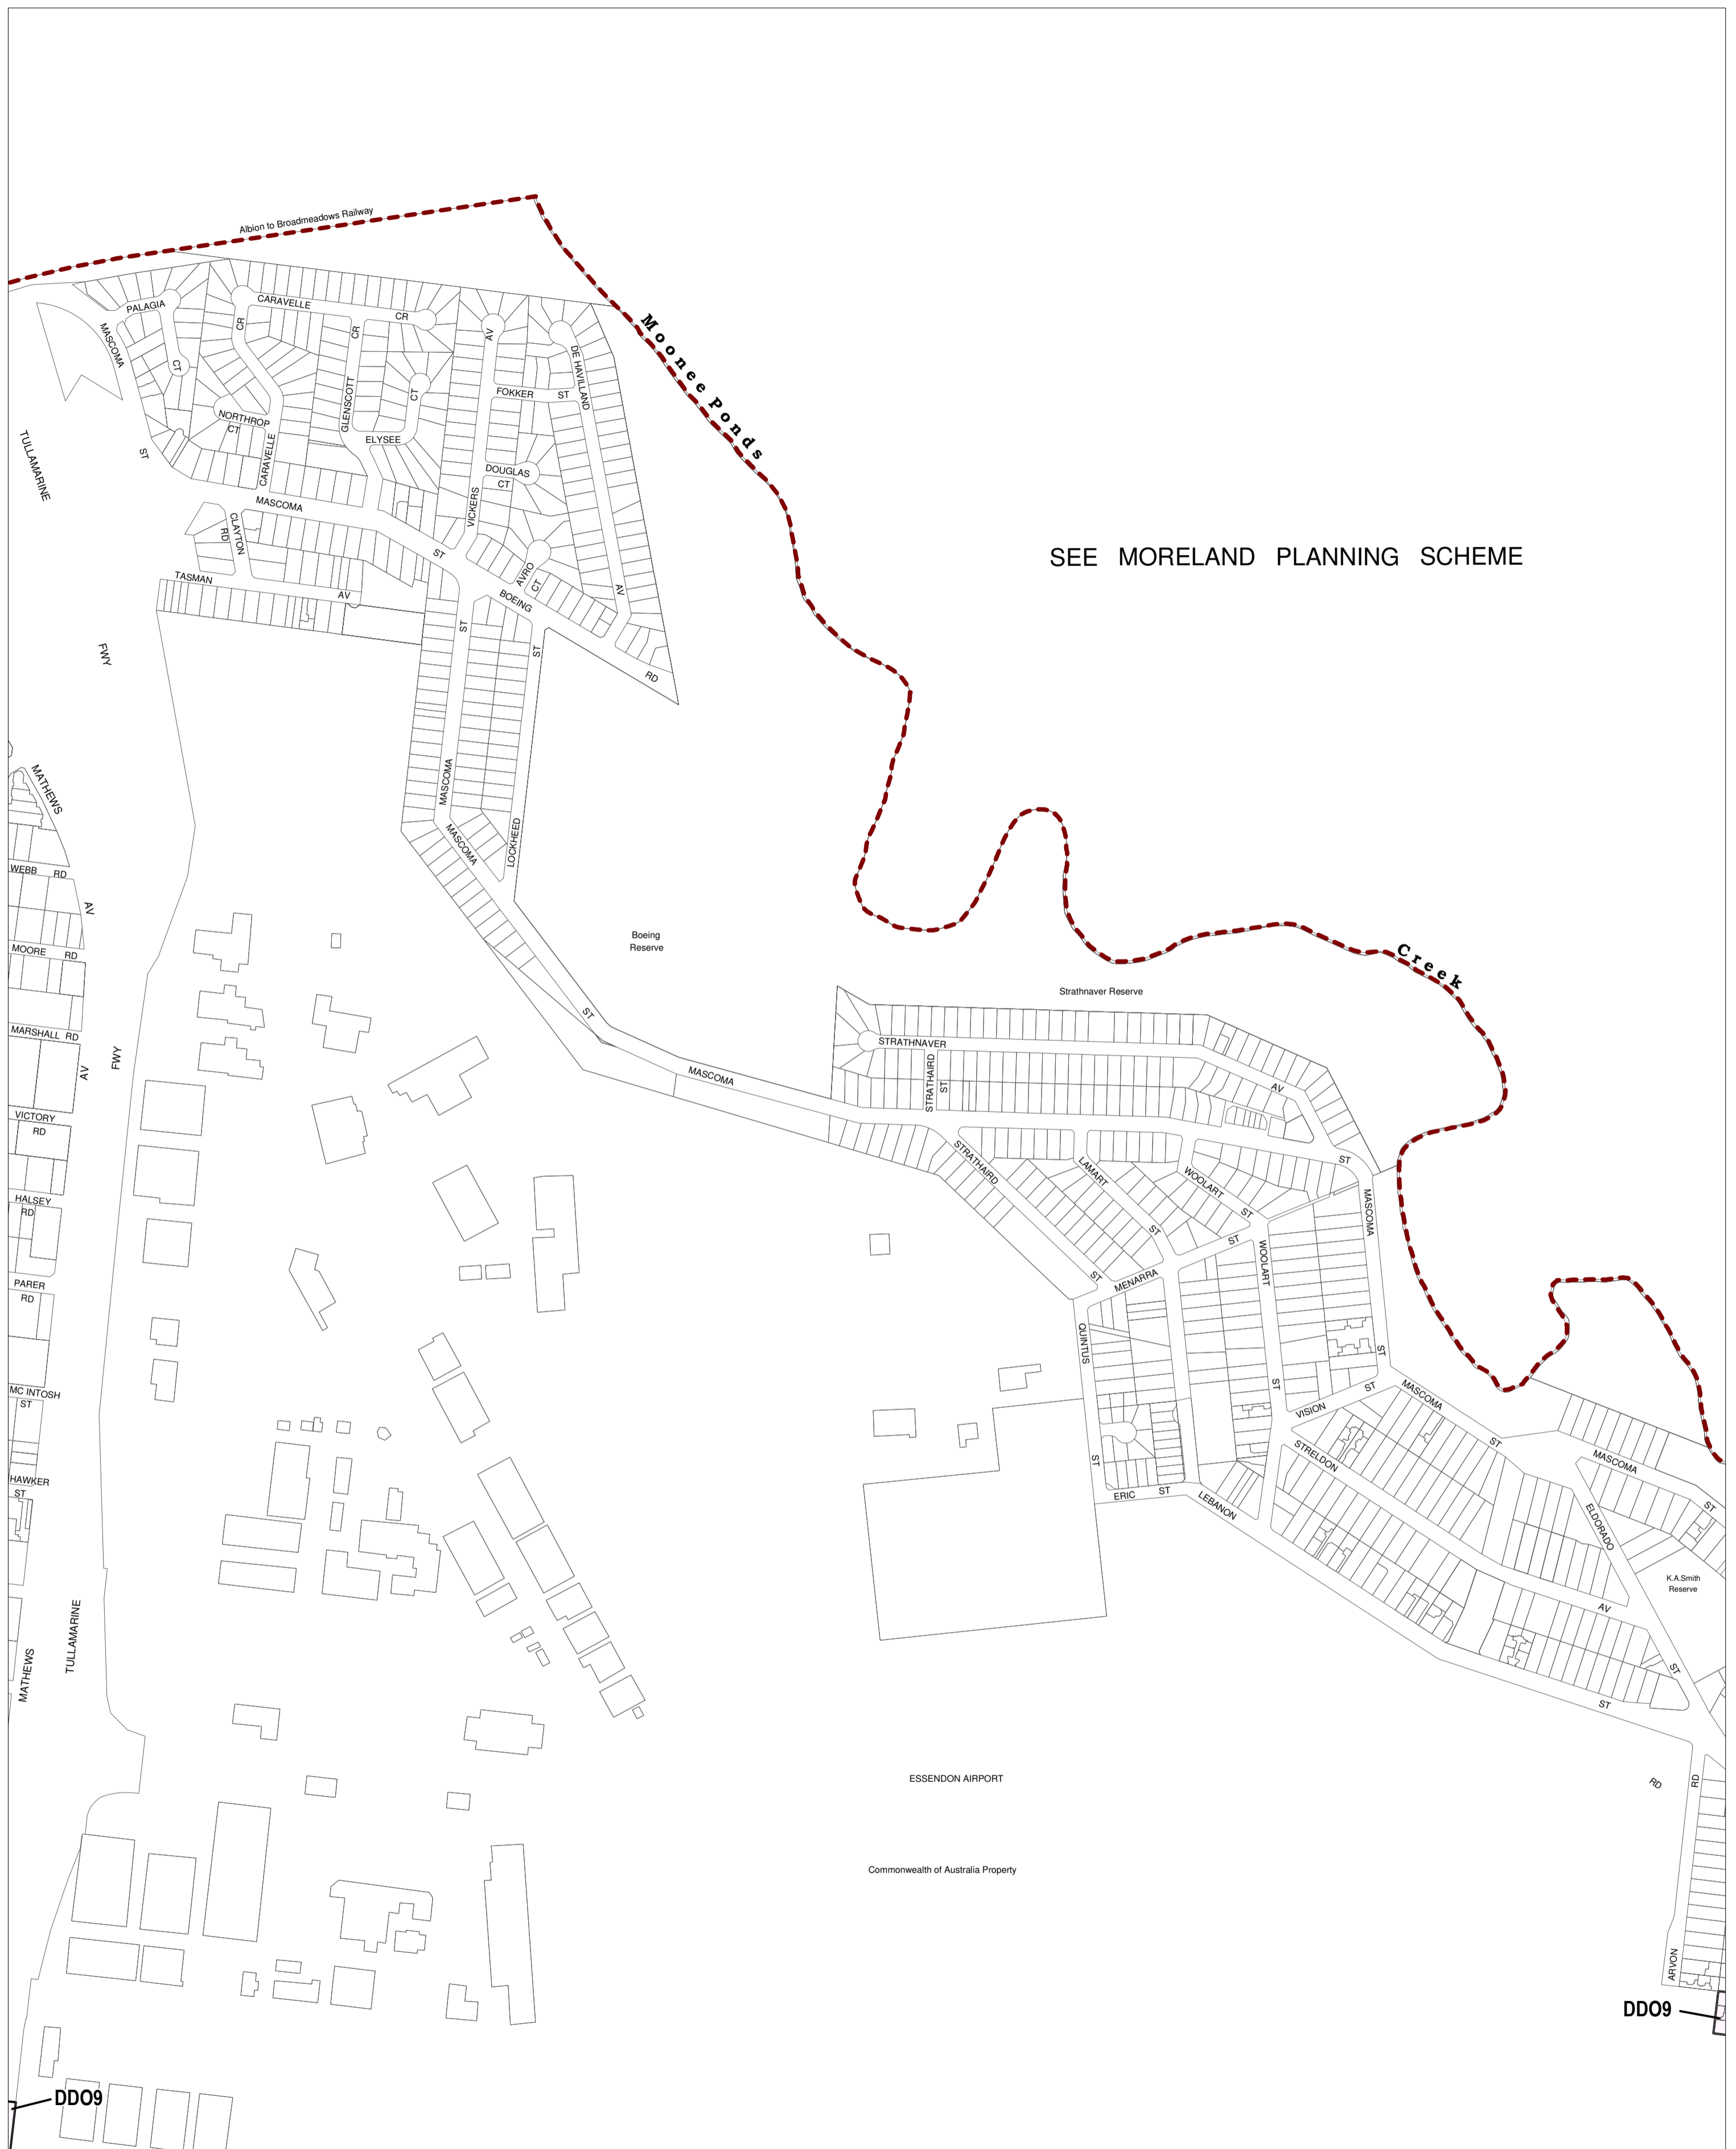

MOONEE VALLEY PLANNING SCHEME - LOCAL PROVISION

SEE MORELAND PLANNING SCHEME

Overlays

DDO9 Design And Development Overlay - Schedule 9

100 0 100 200 300 400 500 m

AUSTRALIAN MAP GRID ZONE 55

INDEX TO ADJOINING METRIC SERIES MAP

1	2	3	4
5	6	7	8
9	10	11	12
	13	14	15
		16	

State Government Victoria

Printed: 14/7/2014

AMENDMENT C121