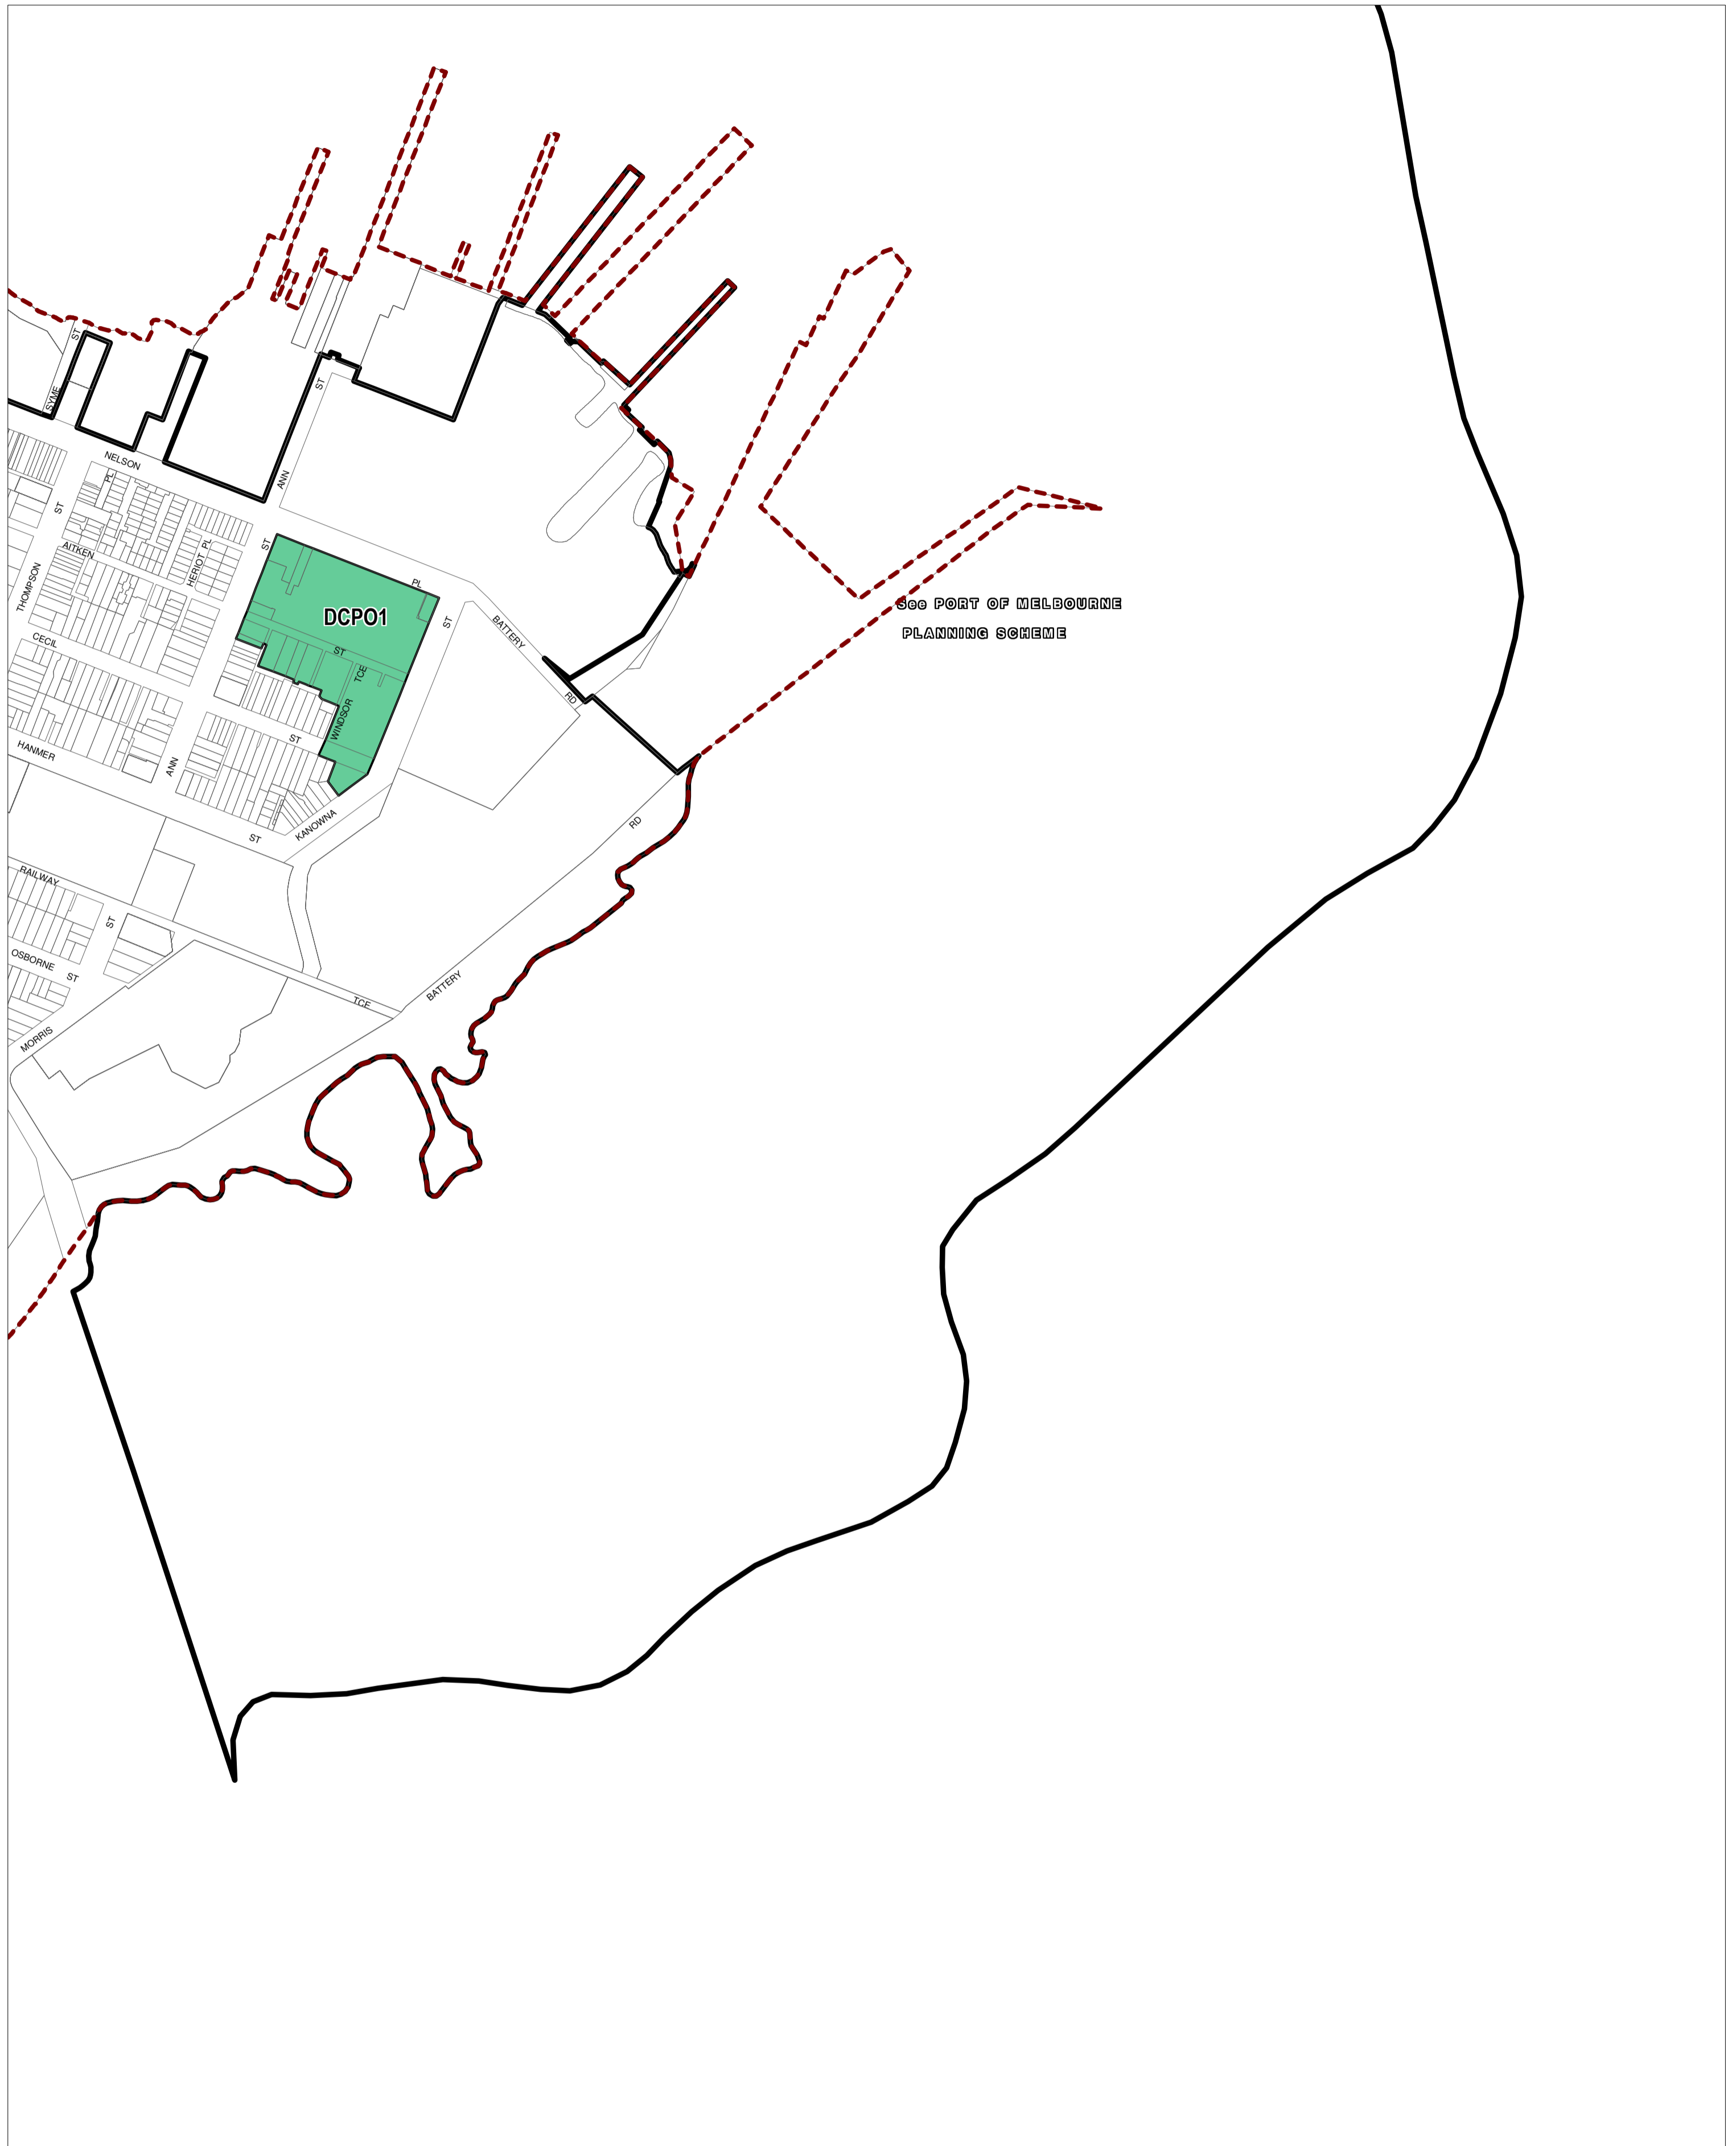

HOBSONS BAY PLANNING SCHEME - LOCAL PROVISION

See PORT OF MELBOURNE
PLANNING SCHEME

Overlays

- DCPO1 Development Contributions Plan Overlay - Schedule 1

AUSTRALIAN MAP GRID ZONE 55

Printed: 10/6/2015

AMENDMENT C105