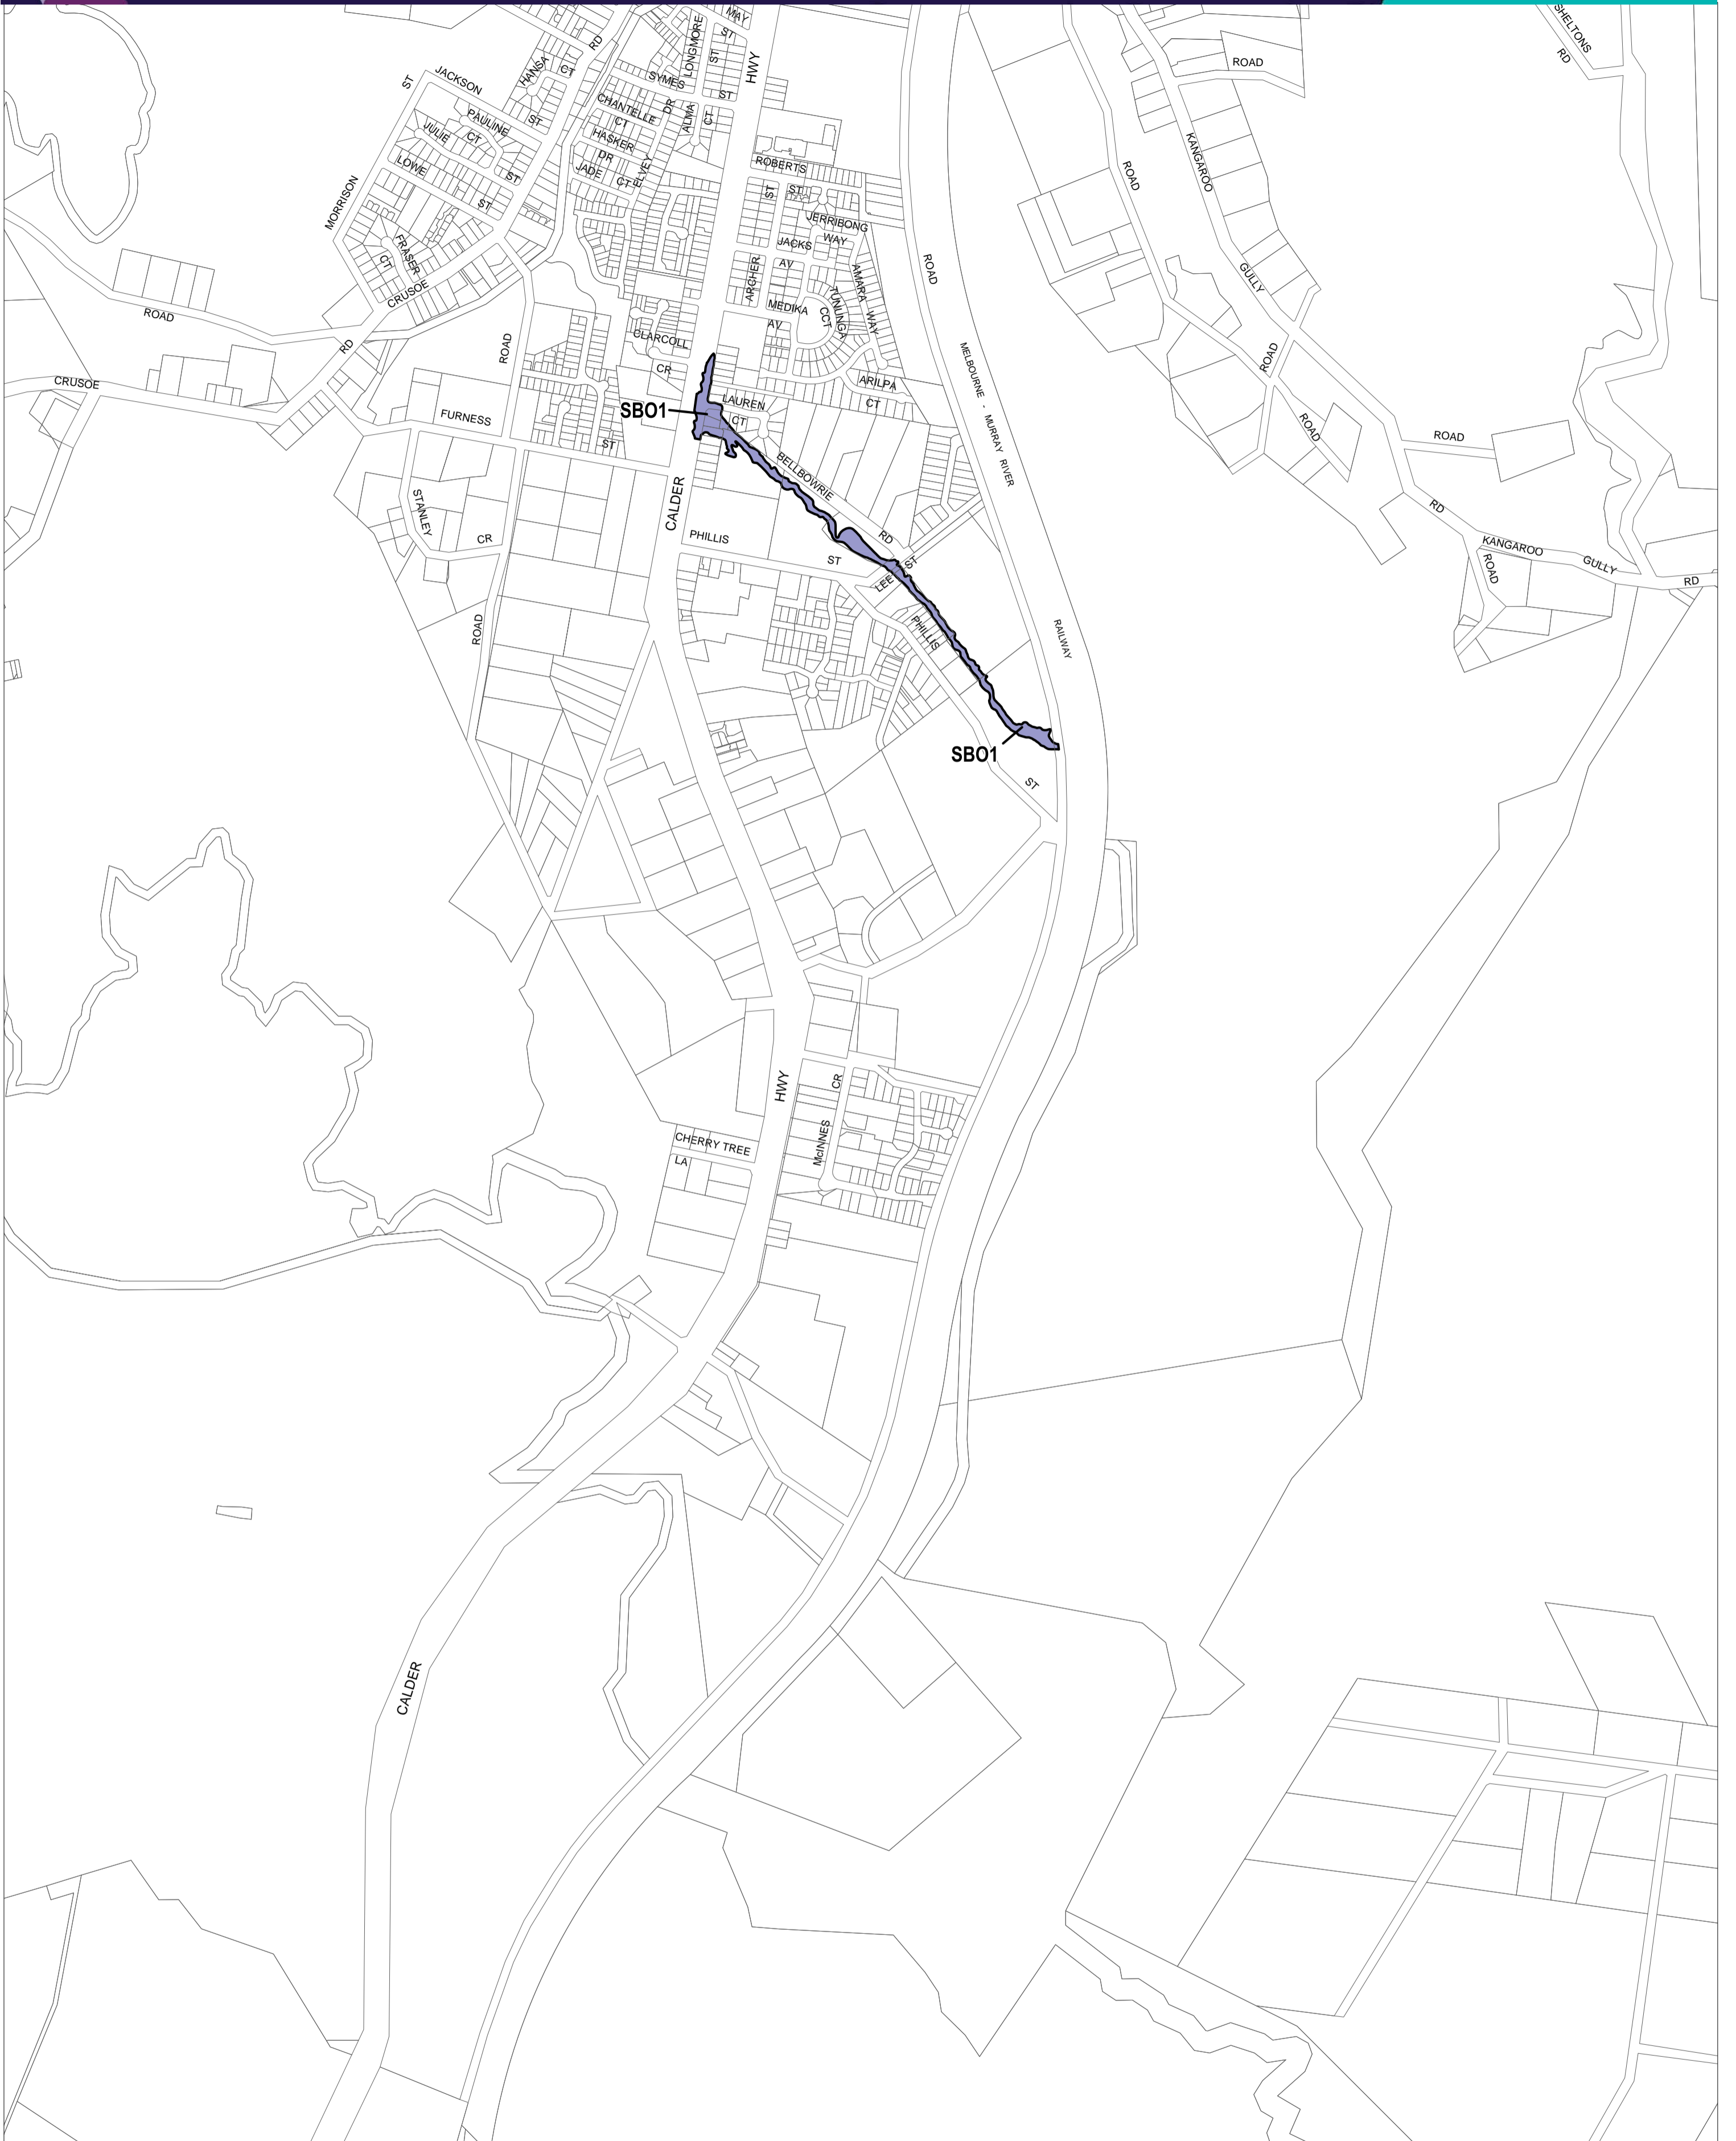

GREATER BENDIGO PLANNING SCHEME - LOCAL PROVISION

Overlays
SBO1 Special Building Overlay - Schedule 1

Municipal Boundary (If shown)

500 0 500 m

AUSTRALIAN MAP GRID ZONE 55

PREPARED BY: Planning Mapping Services

Printed: 23/4/2018

AMENDMENT C221

VICTORIA
State Government

Environment,
Land, Water
and Planning

INDEX TO ADJOINING SCHEME MAPS