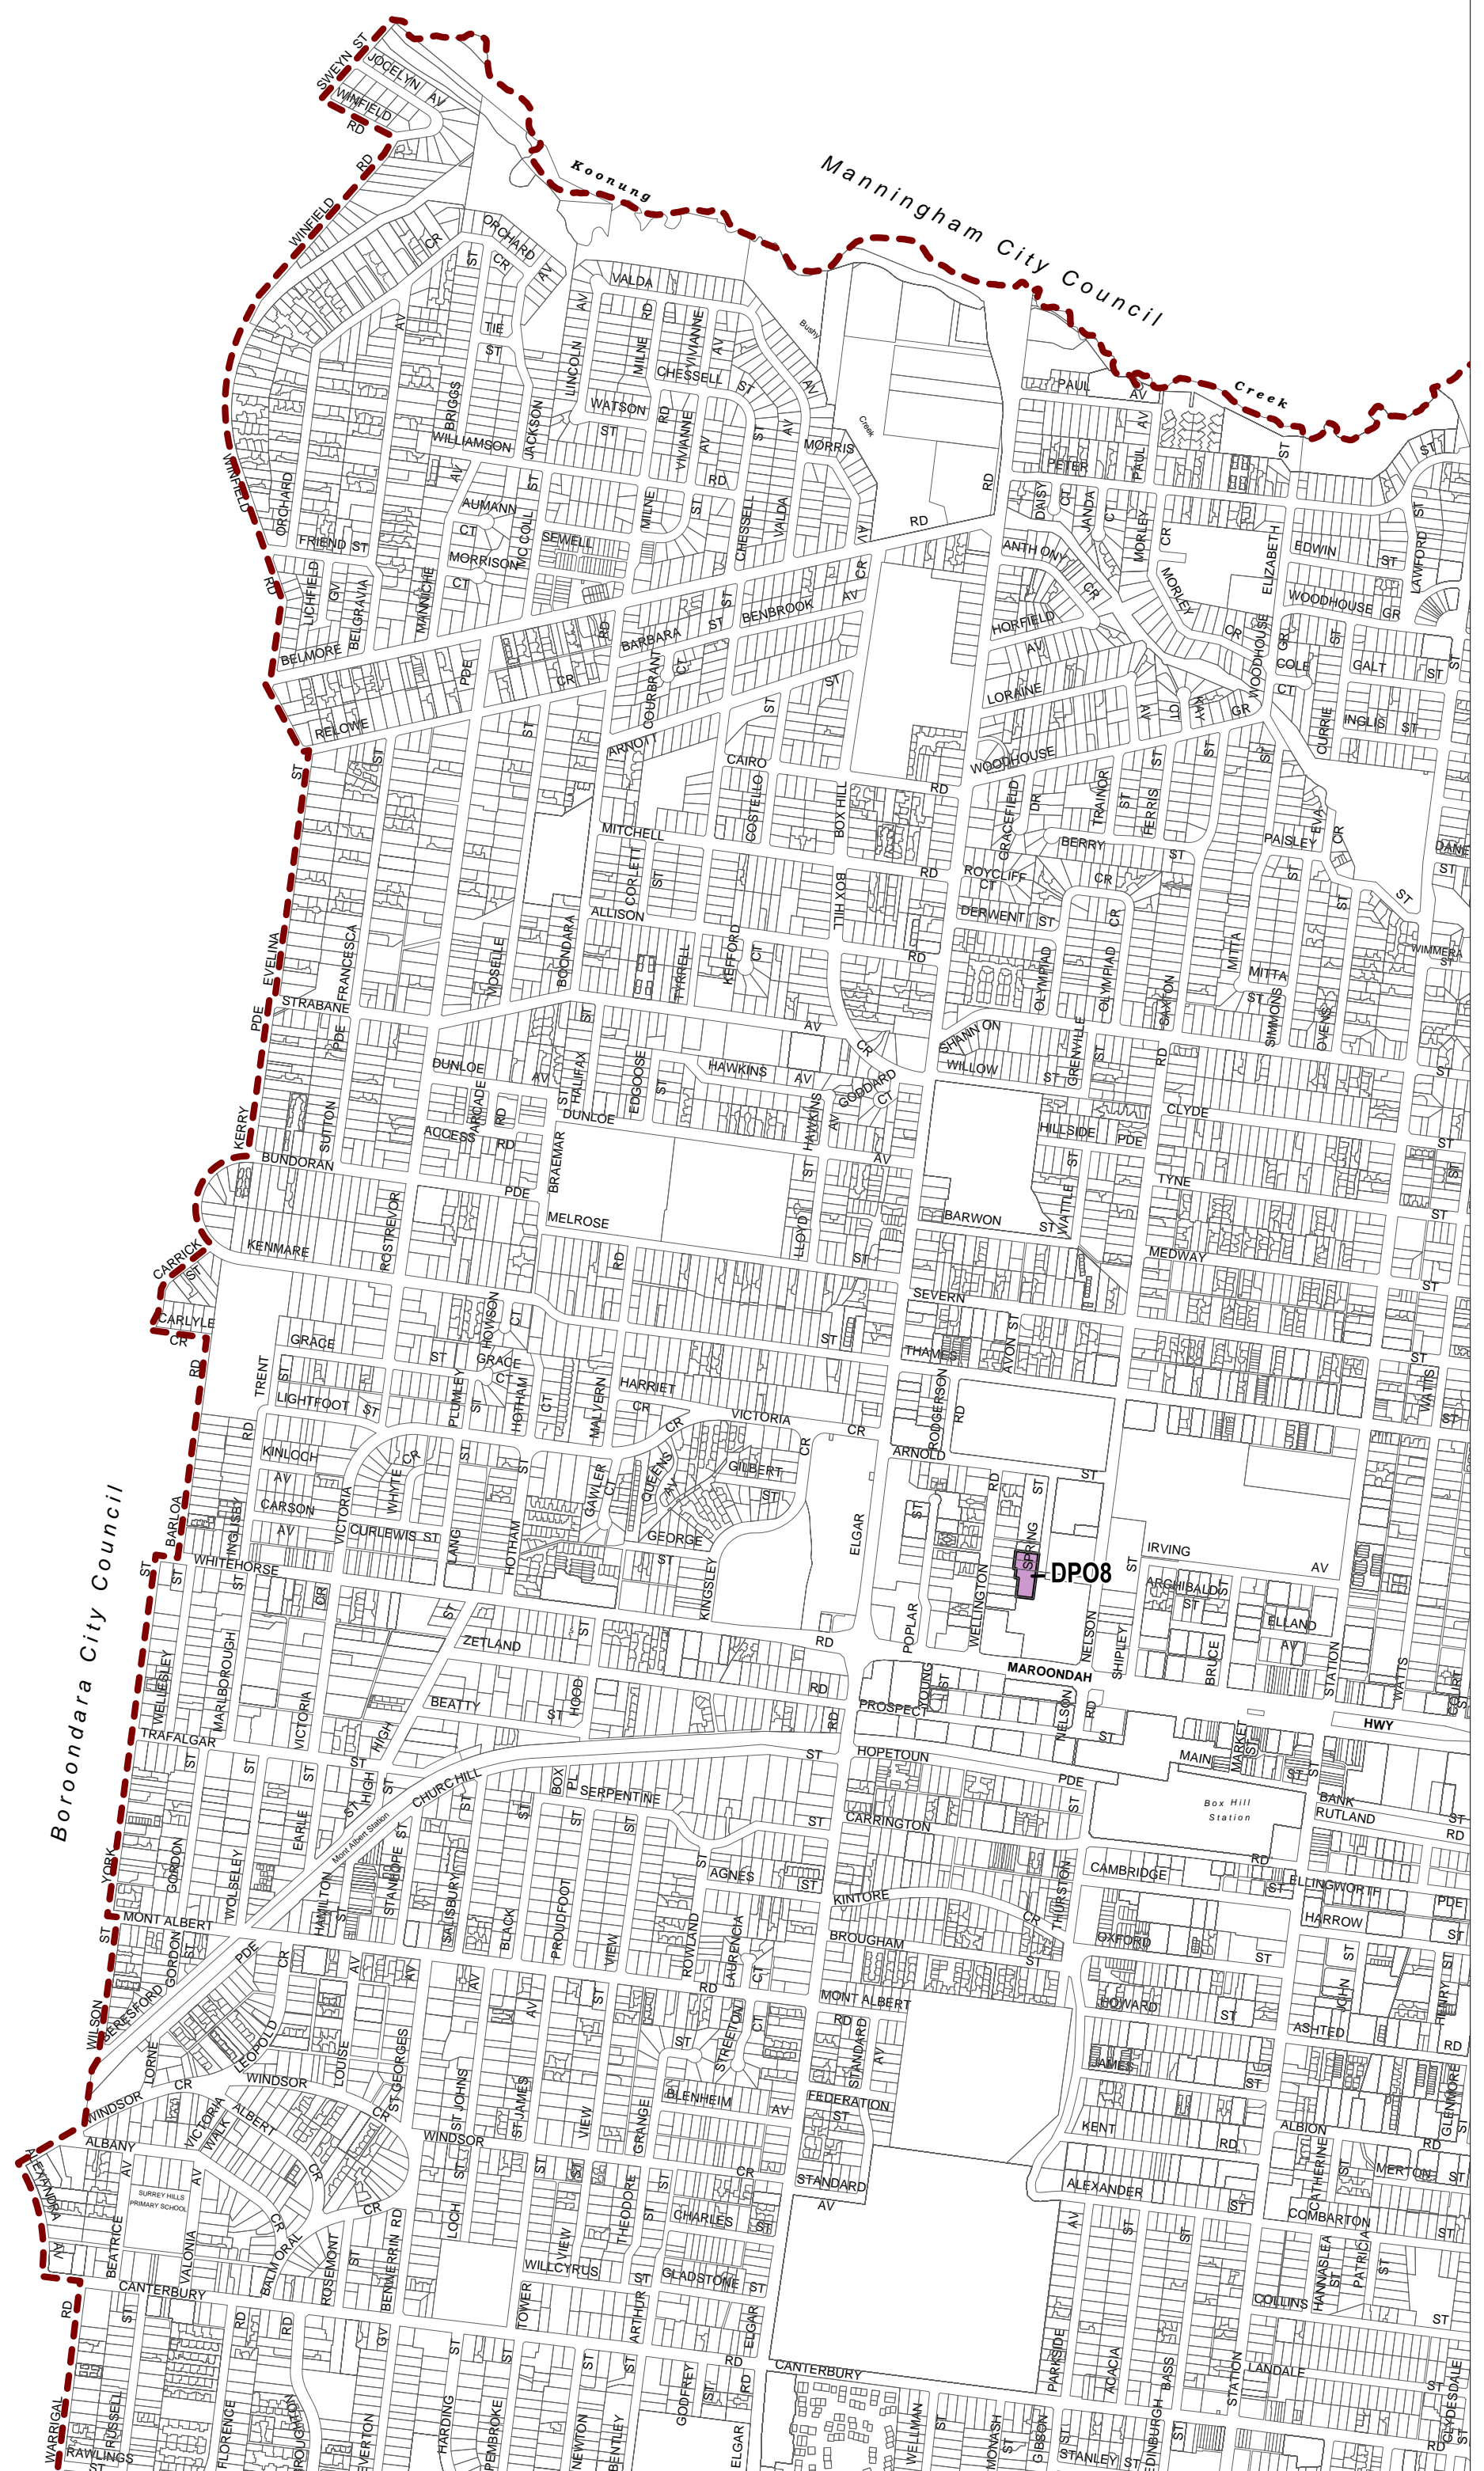

WHITEHORSE PLANNING SCHEME - LOCAL PROVISION

Overlays
DPO8 Development Plan Overlay - Schedule 8

--- Municipal Boundary (If shown)

500 0 500 m
AUSTRALIAN MAP GRID ZONE 55
PREPARED BY: Planning Mapping Services

INDEX TO ADJOINING SCHEME MAPS

Printed: 21/5/2018

AMENDMENT C197

VICTORIA
State Government

Environment, Land, Water and Planning