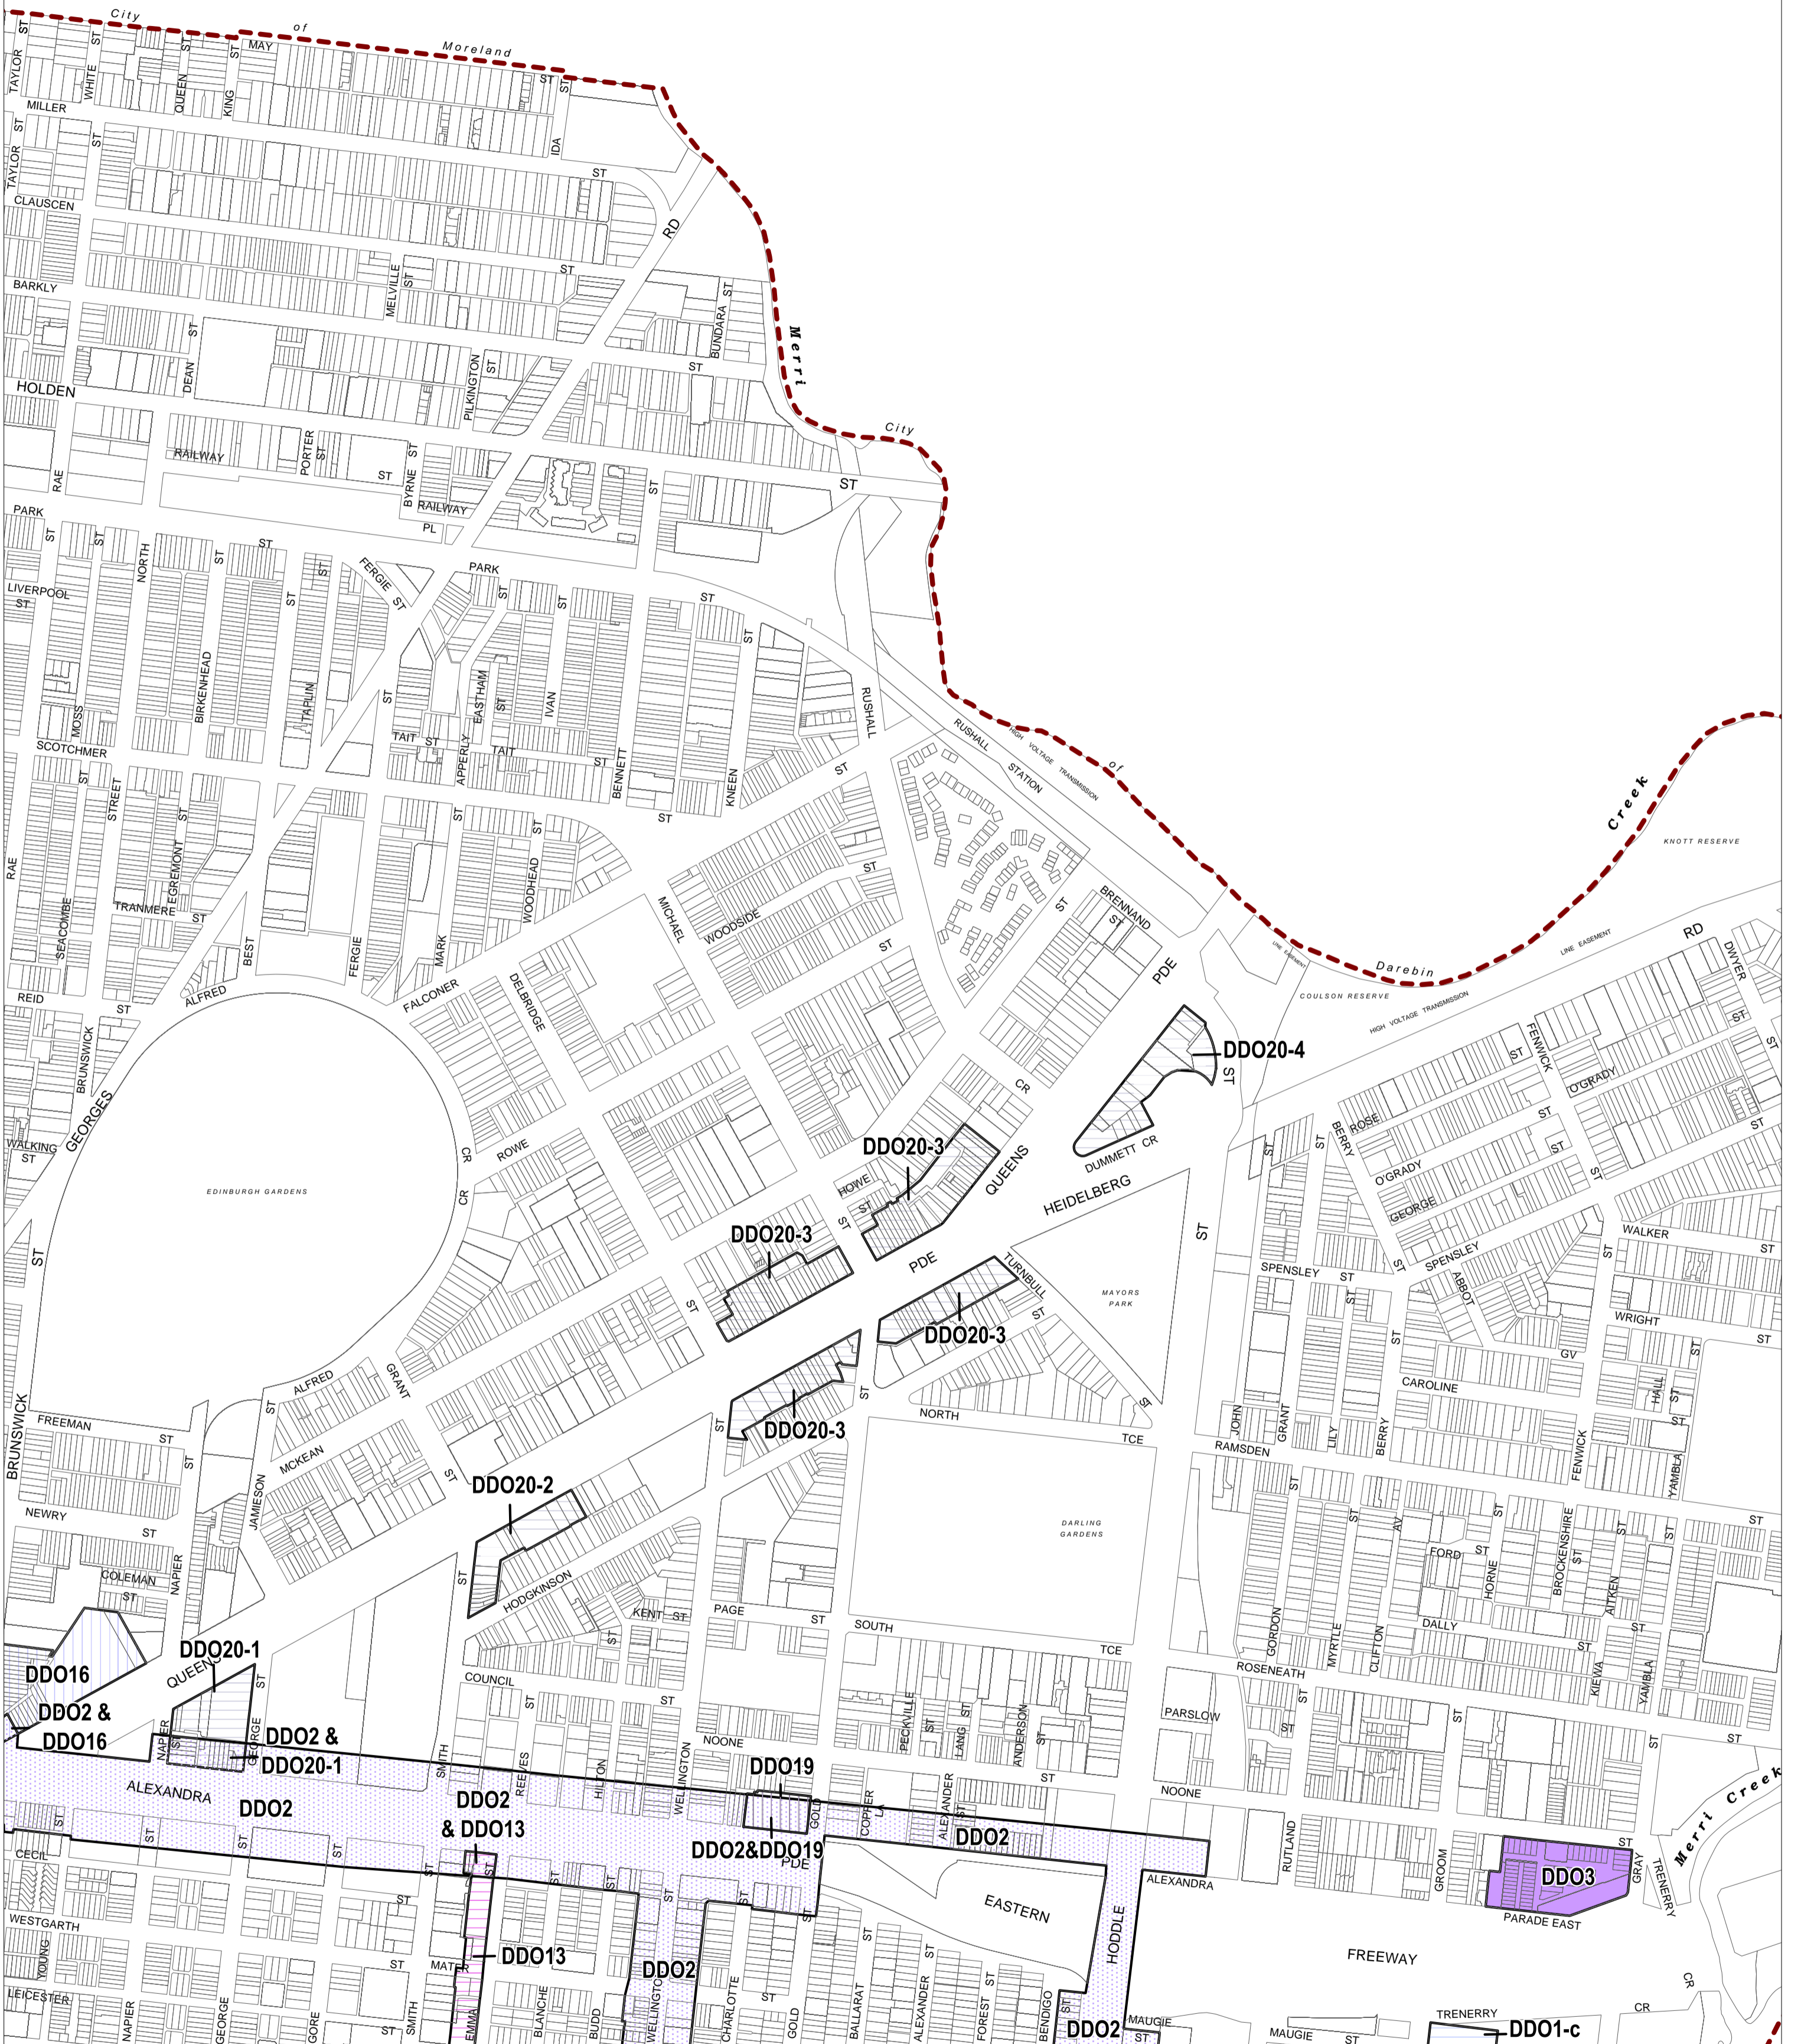

YARRA PLANNING SCHEME - LOCAL PROVISION

1. **Overlays**
2. DD01-c Design And Development Overlay - Schedule 1-c
   - DD013 Design And Development Overlay - Schedule 13
   - DD016 Design And Development Overlay - Schedule 16
   - DD019 Design And Development Overlay - Schedule 19
   - DD02 Design And Development Overlay - Schedule 2
   - DD020-1 Design And Development Overlay - Schedule 20-1
   - DD020-2 Design And Development Overlay - Schedule 20-2
   - DD020-3 Design And Development Overlay - Schedule 20-3
   - DD020-4 Design And Development Overlay - Schedule 20-4
   - DD03 Design And Development Overlay - Schedule 3

--- Municipal Boundary (if shown)

AUSTRALIAN MAP GRID ZONE 55

PREPARED BY: Planning Mapping Services

Printed: 22/10/2018

AMENDMENT C244

Environment, Land, Water and Planning