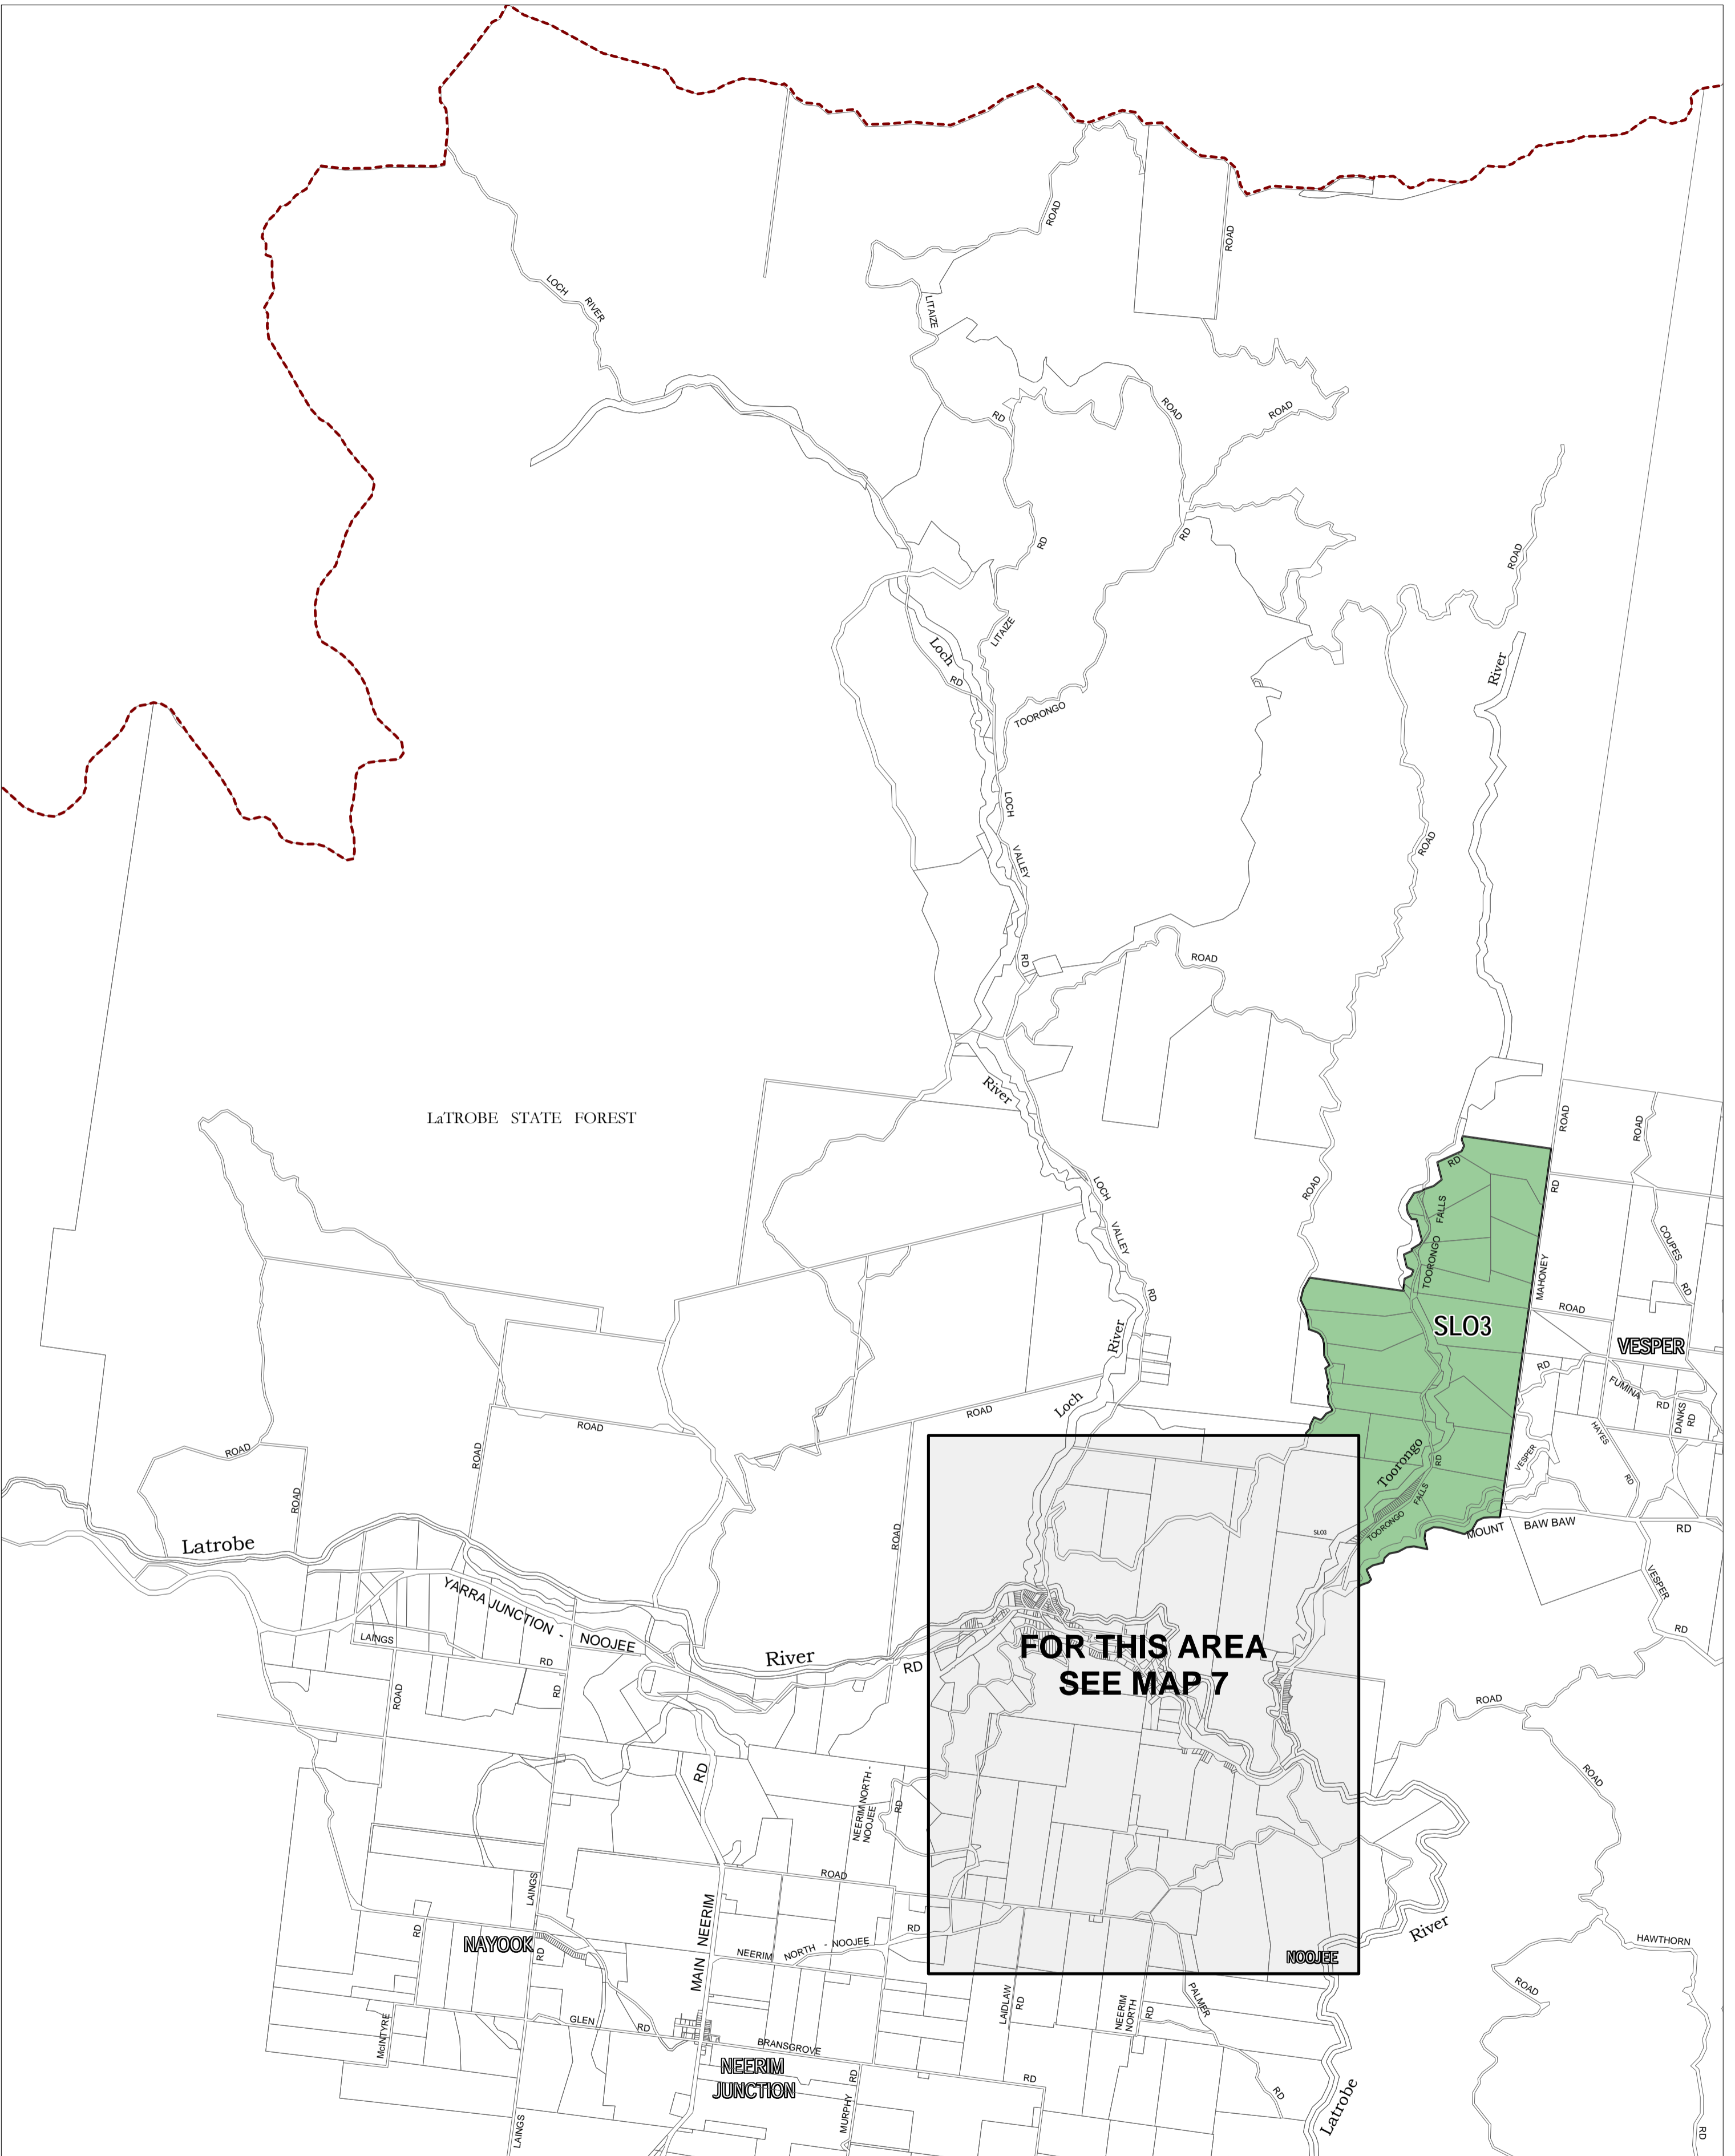

BAW BAW PLANNING SCHEME - LOCAL PROVISION

Overlays

SLO3 Significant Landscape Overlay

AUSTRALIAN MAP GRID ZONE 55

INDEX TO ADJOINING METRIC SERIES MAP

Printed: 28/10/2011

AMENDMENT C80