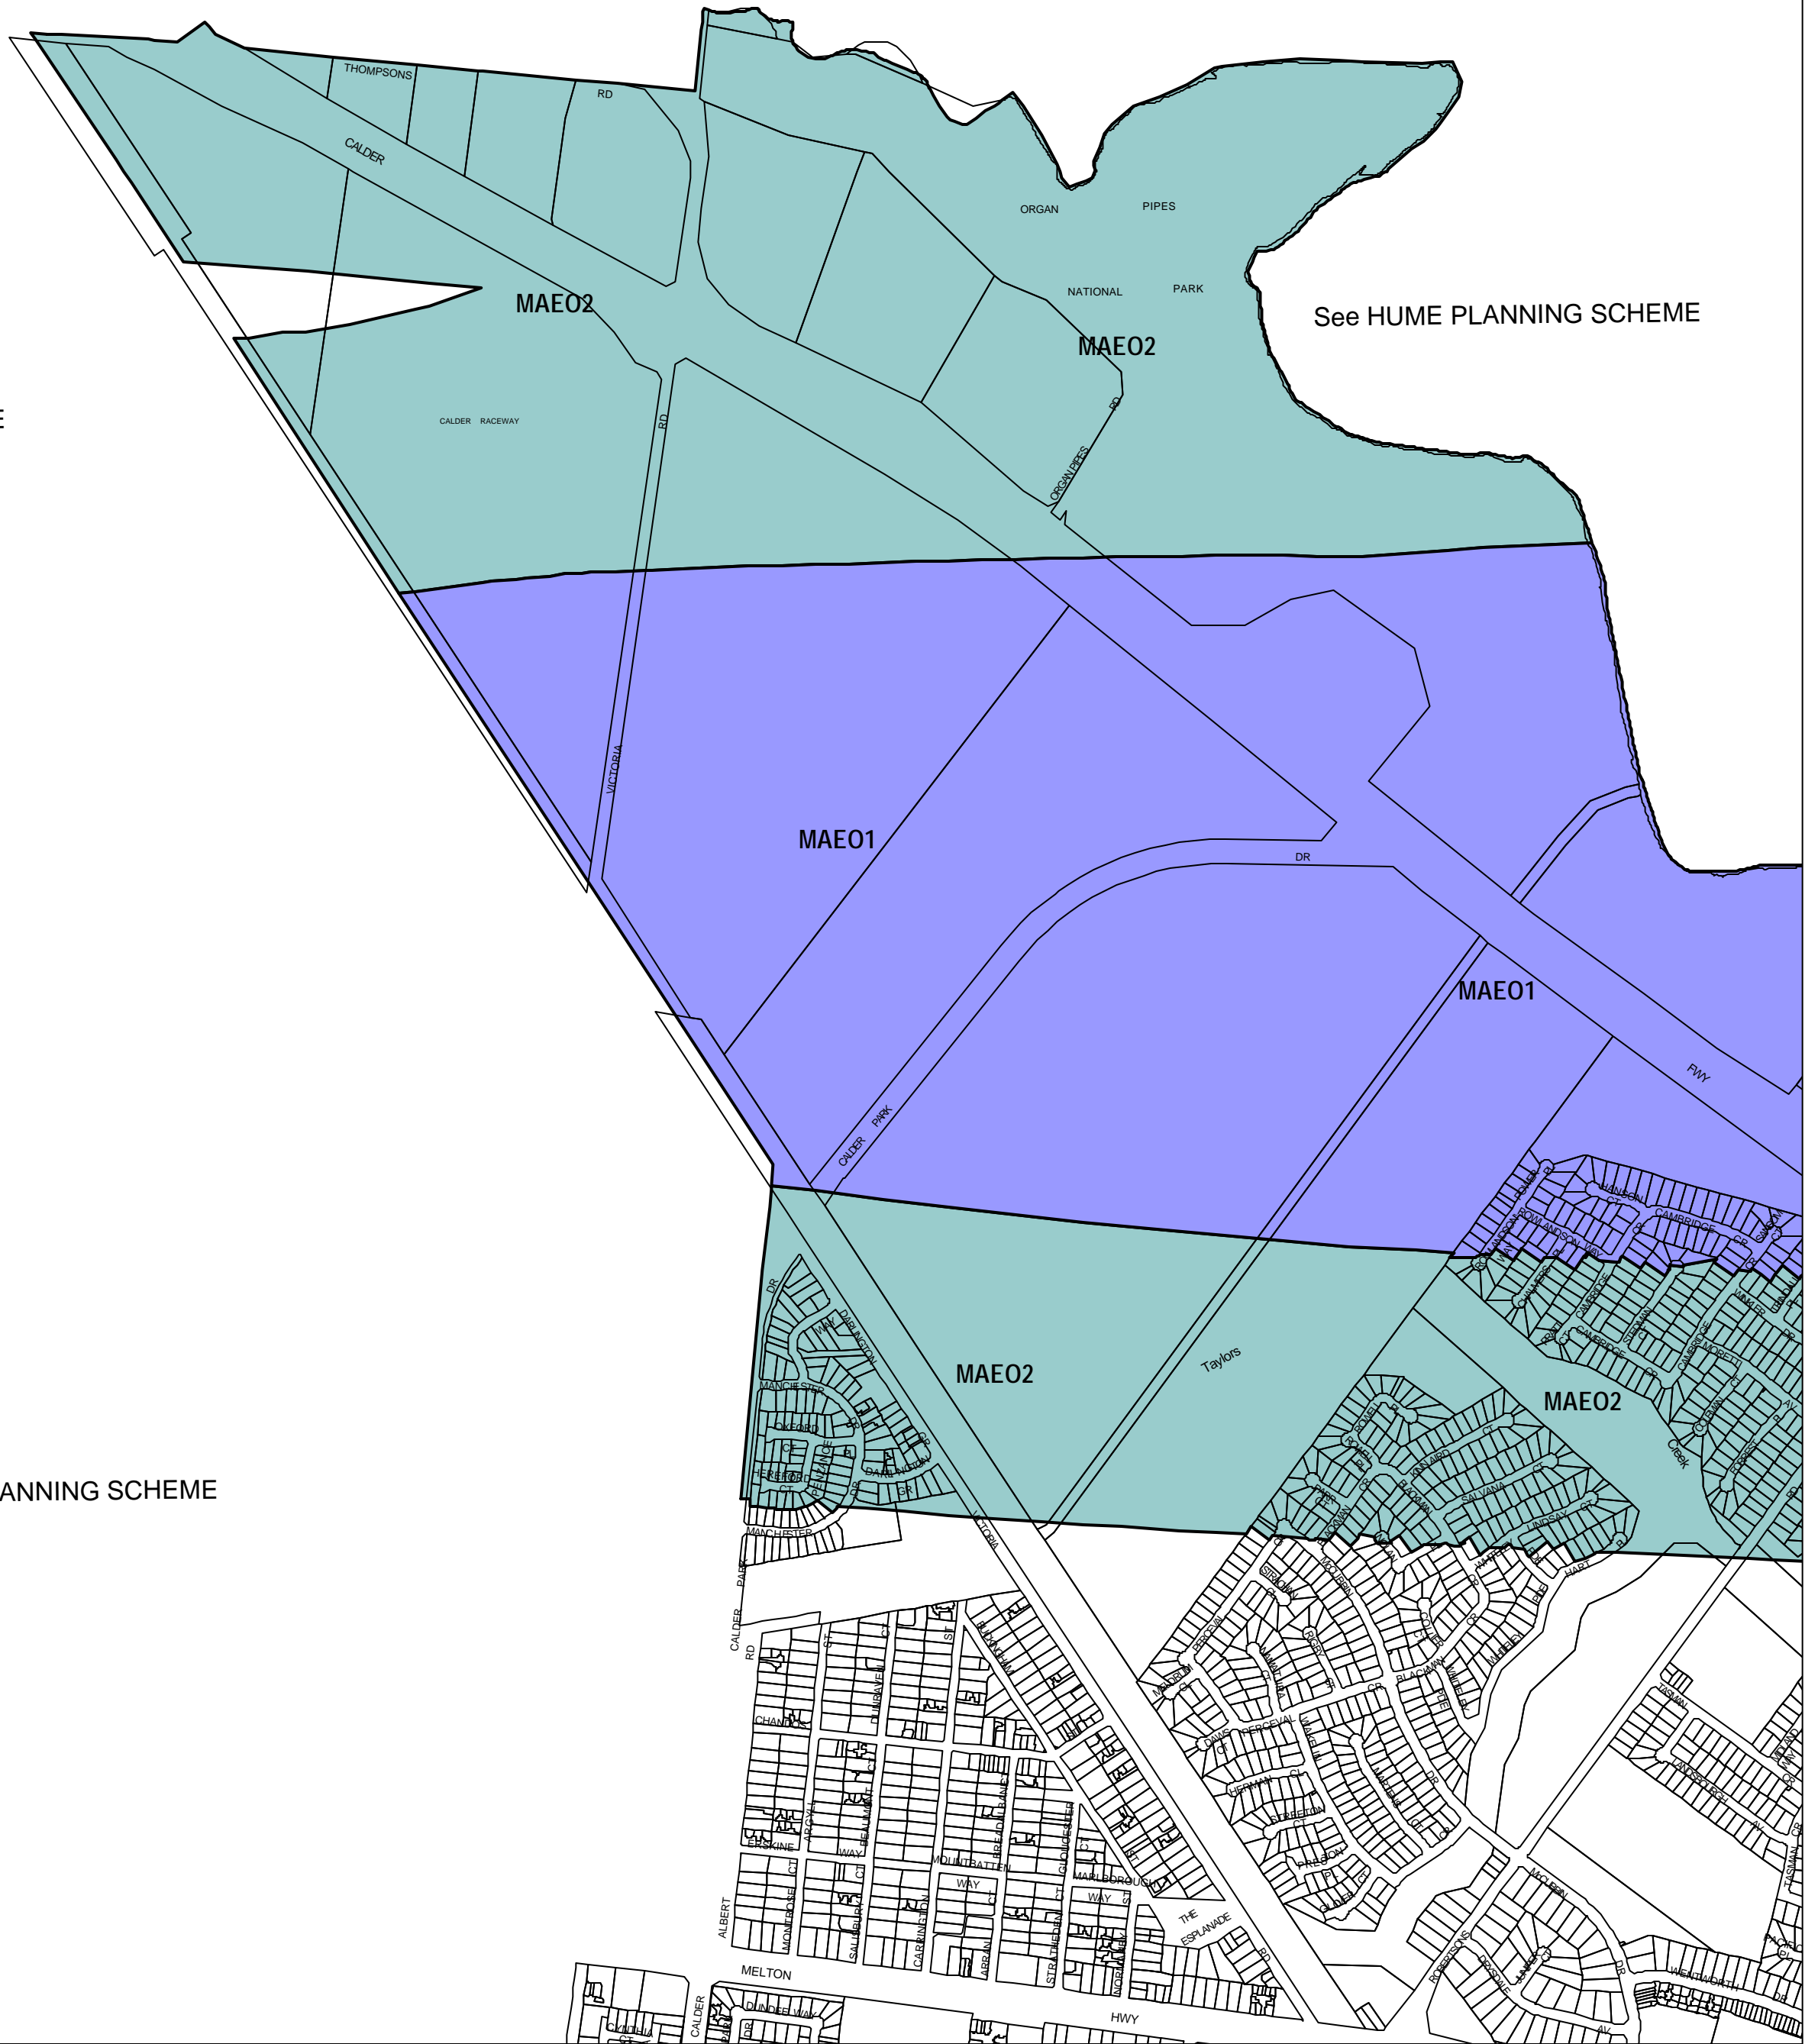

BRIMBANK PLANNING SCHEME - LOCAL PROVISION

See HUME PLANNING SCHEME

See MELTON PLANNING SCHEME

See HUME PLANNING SCHEME

See MELTON PLANNING SCHEME

Overlays

AUSTRALIAN MAP GRID ZONE 55

Printed: 8/5/2007

AMENDMENT VC30