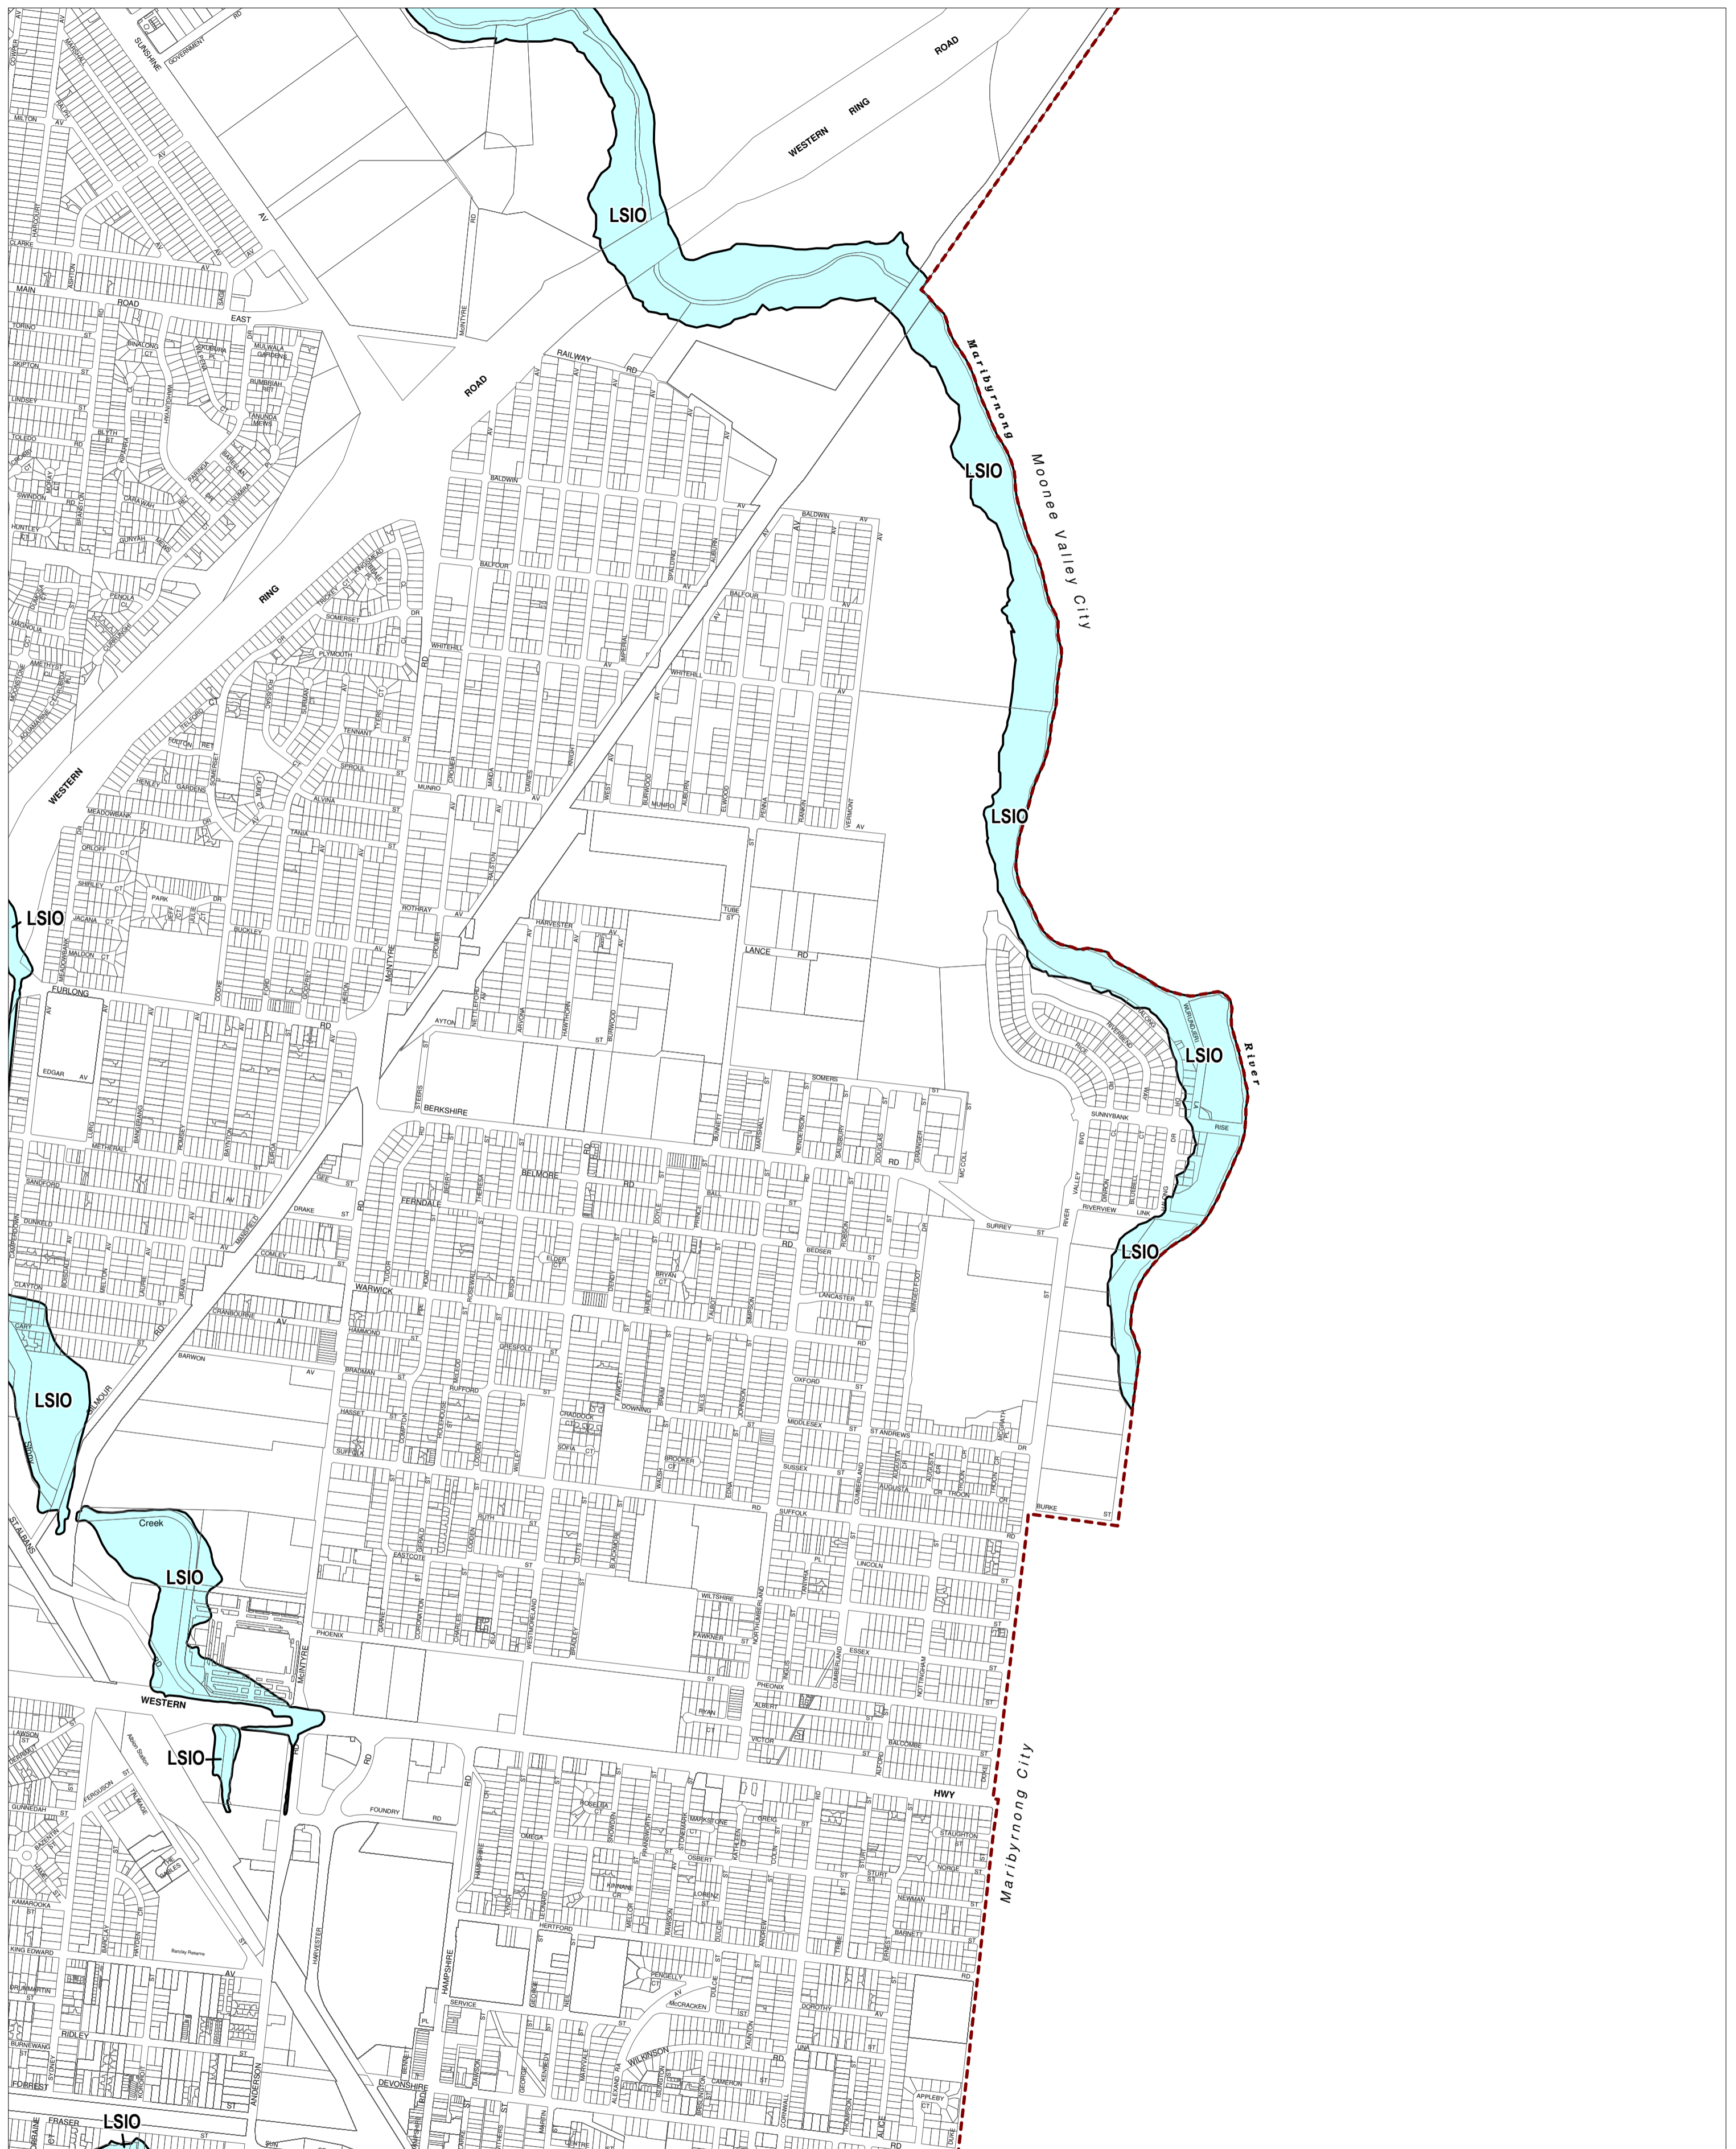

BRIMBANK PLANNING SCHEME - LOCAL PROVISION

Overlays

- LSIO Land Subject to Inundation Overlay

Printed: 10/12/2012

AMENDMENT C133