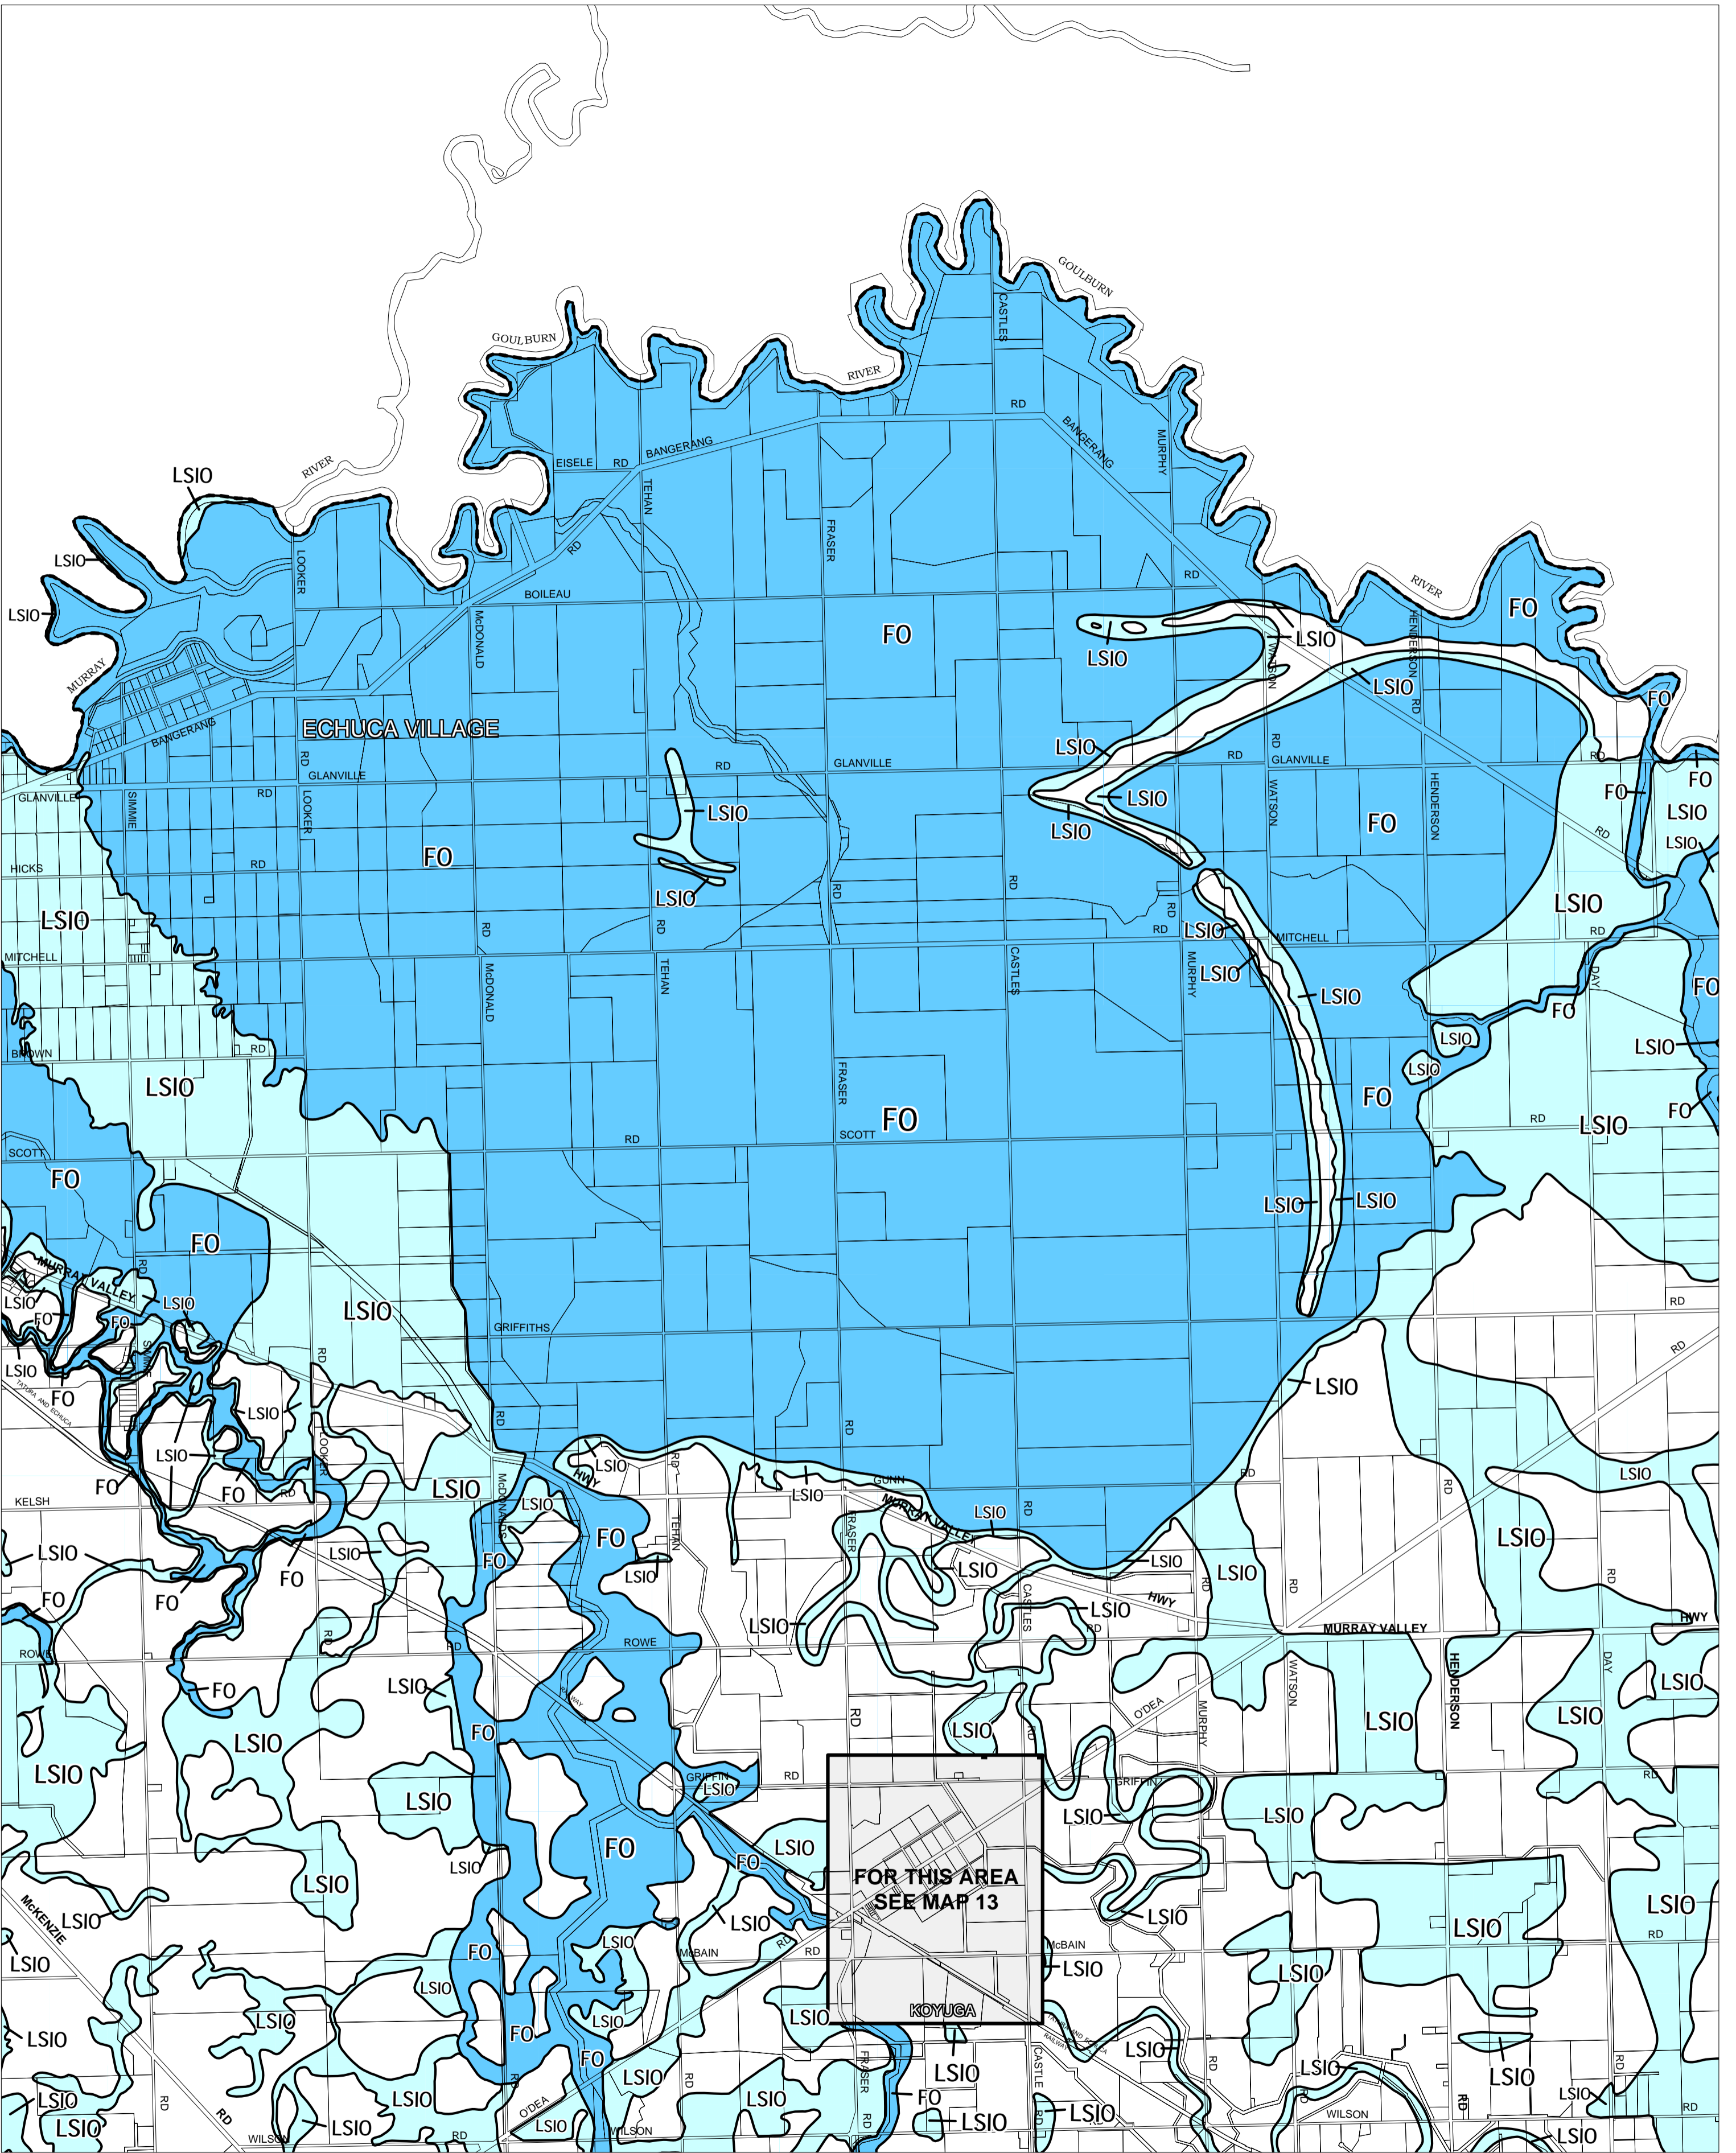

CAMPASPE PLANNING SCHEME - LOCAL PROVISION

Overlays

- FO Floodway Overlay
- LSIO Land Subject To Inundation Overlay

AUSTRALIAN MAP GRID ZONE 55

Printed: 31/10/2008

AMENDMENT C49