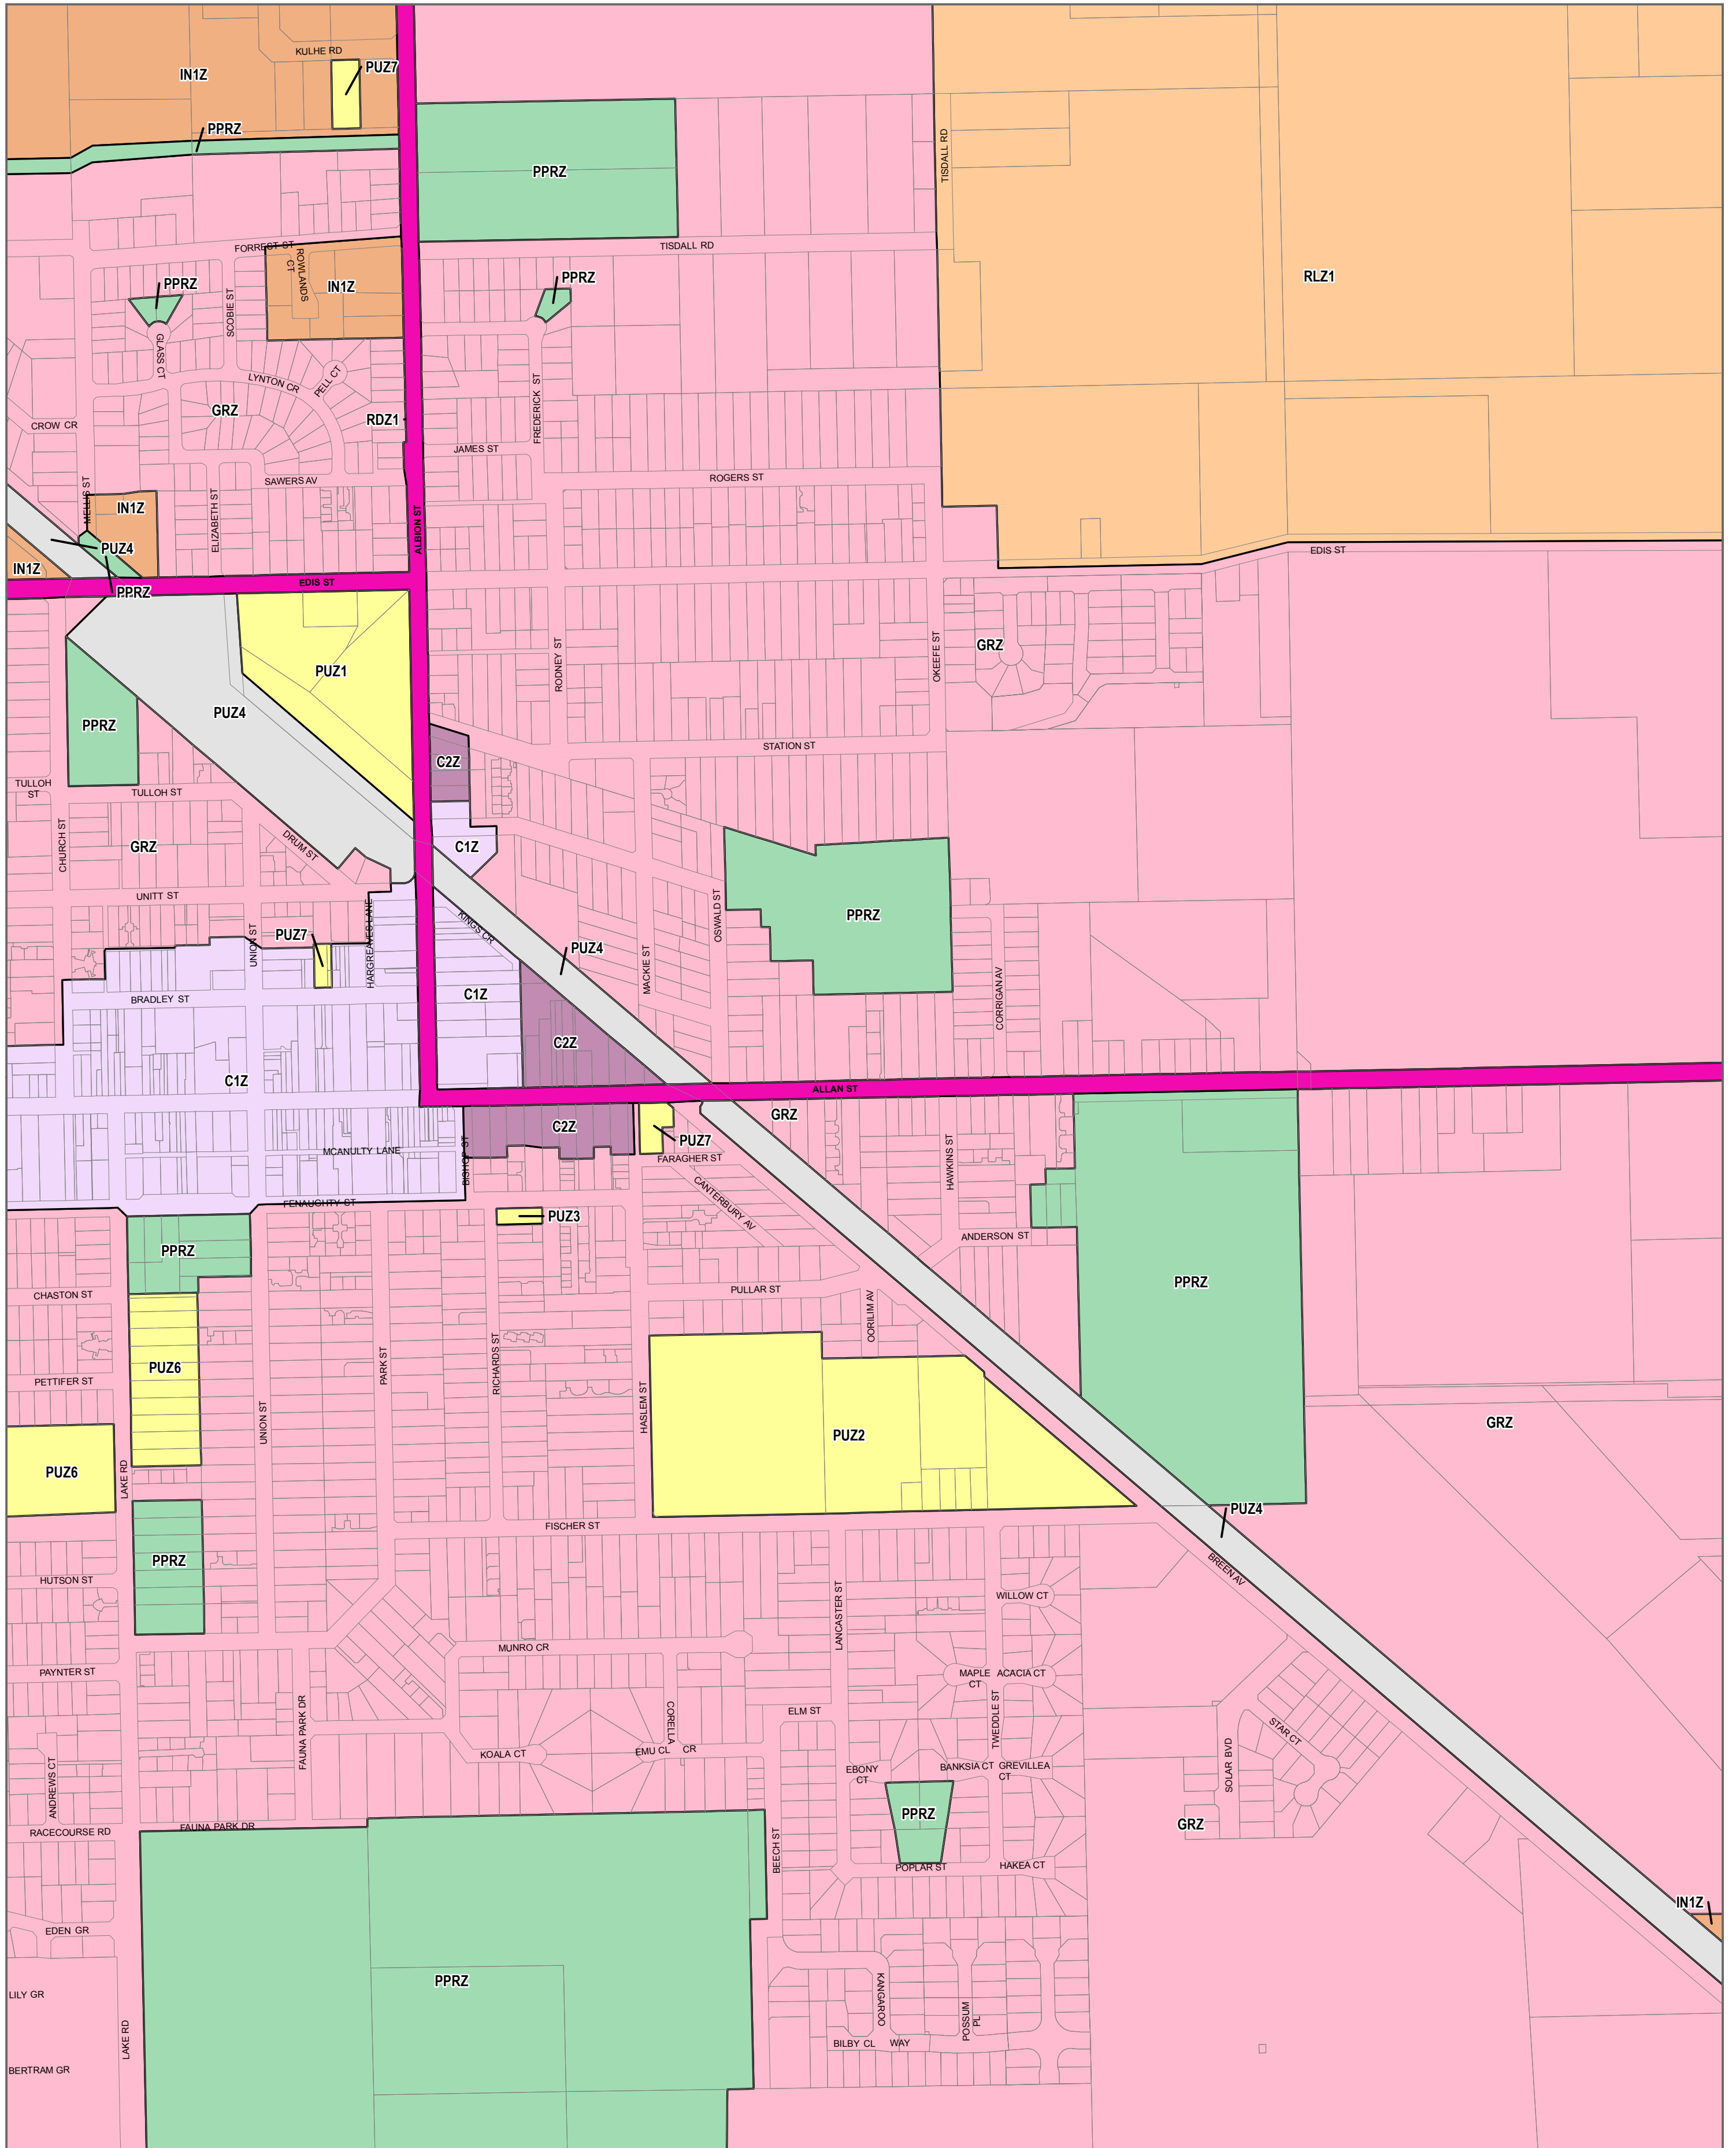

CAMPASPE PLANNING SCHEME - LOCAL PROVISION

LEGEND

- C1Z - Commercial 1 Zone
- C2Z - Commercial 2 Zone
- GRZ - General Residential Zone
- IN1Z - Industrial 1 Zone
- PPRZ - Public Park and Recreation Zone
- PUZ1 - Public Use Zone - Service and Utility
- PUZ2 - Public Use Zone - Education
- PUZ3 - Public Use Zone - Health and Community
- PUZ4 - Public Use Zone - Transport
- PUZ6 - Public Use Zone - Local Government
- PUZ7 - Public Use Zone - Other Public Use
- RDZ1 - Road Zone - Category 1
- RLZ1 - Rural Living Zone

Australian Map Grid Zone 55

NORTH
Planning Group
AMENDMENT C110
Printed: 30/11/2018

INDEX TO ADJOINING SCHEME MAPS