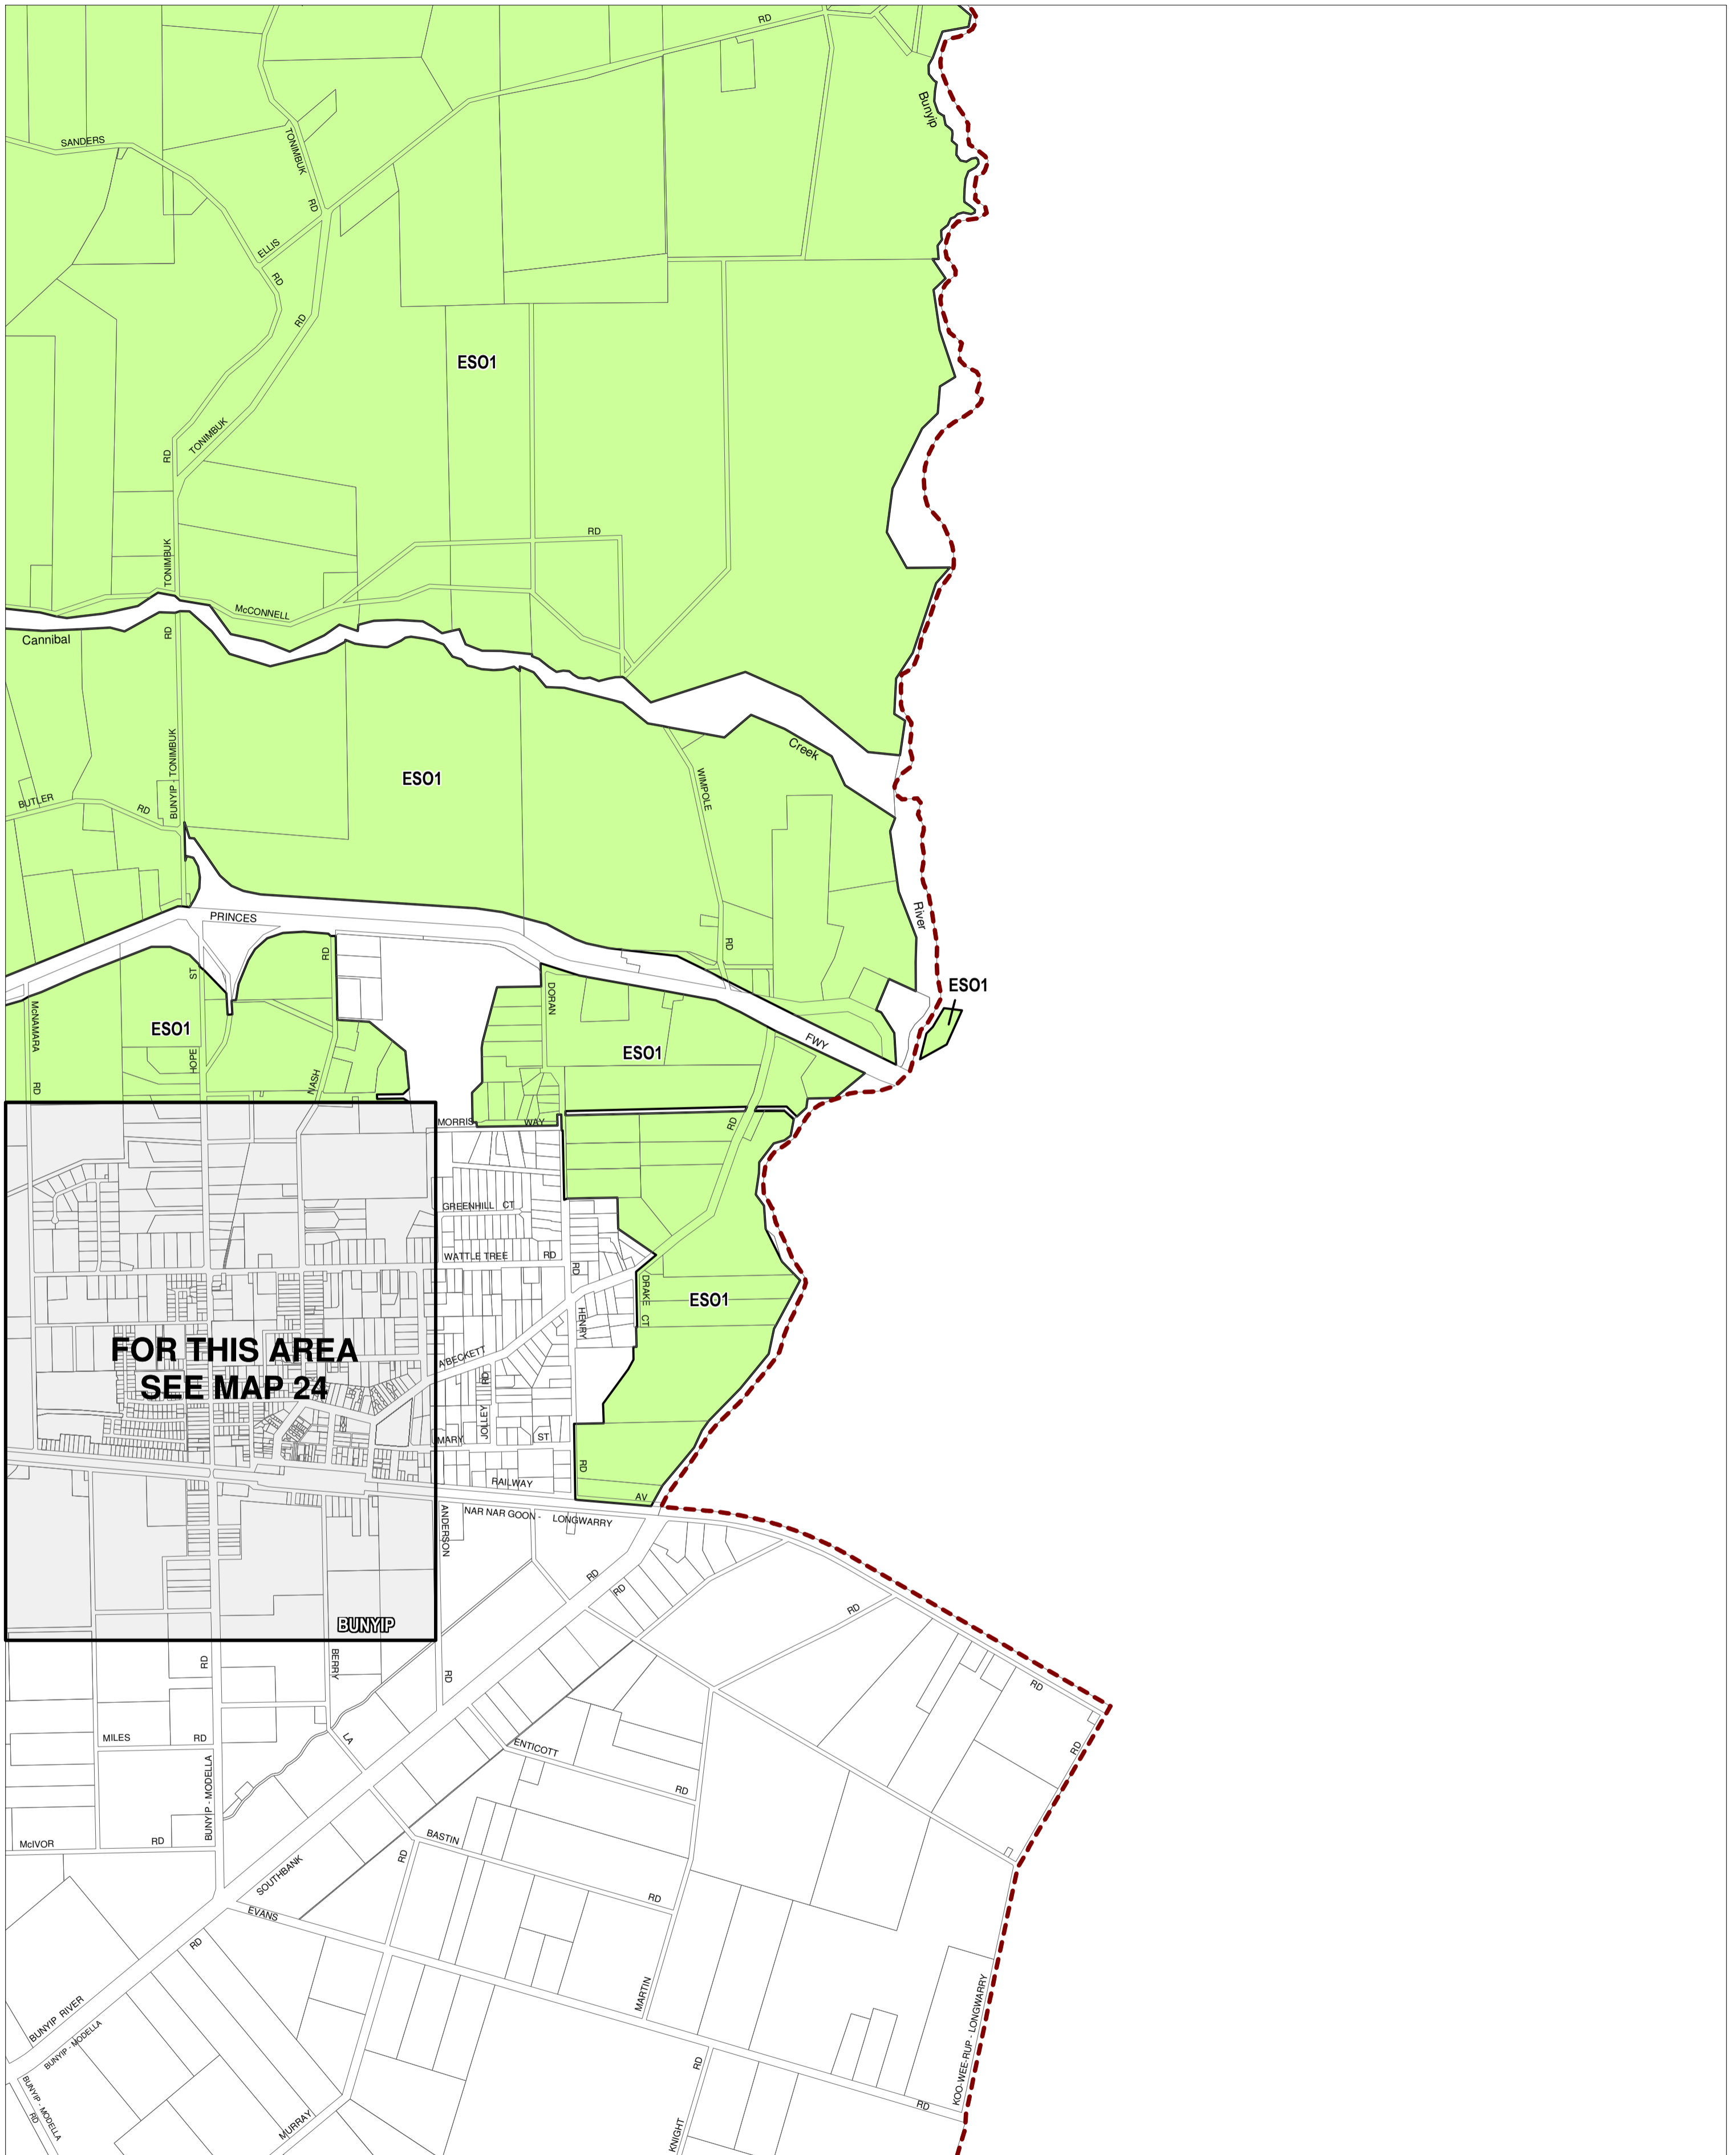

CARDINIA PLANNING SCHEME - LOCAL PROVISION

Overlays

- ES01 Environmental Significance Overlay - Schedule 1

AUSTRALIAN MAP GRID ZONE 55

Printed: 29/4/2014

AMENDMENT C72