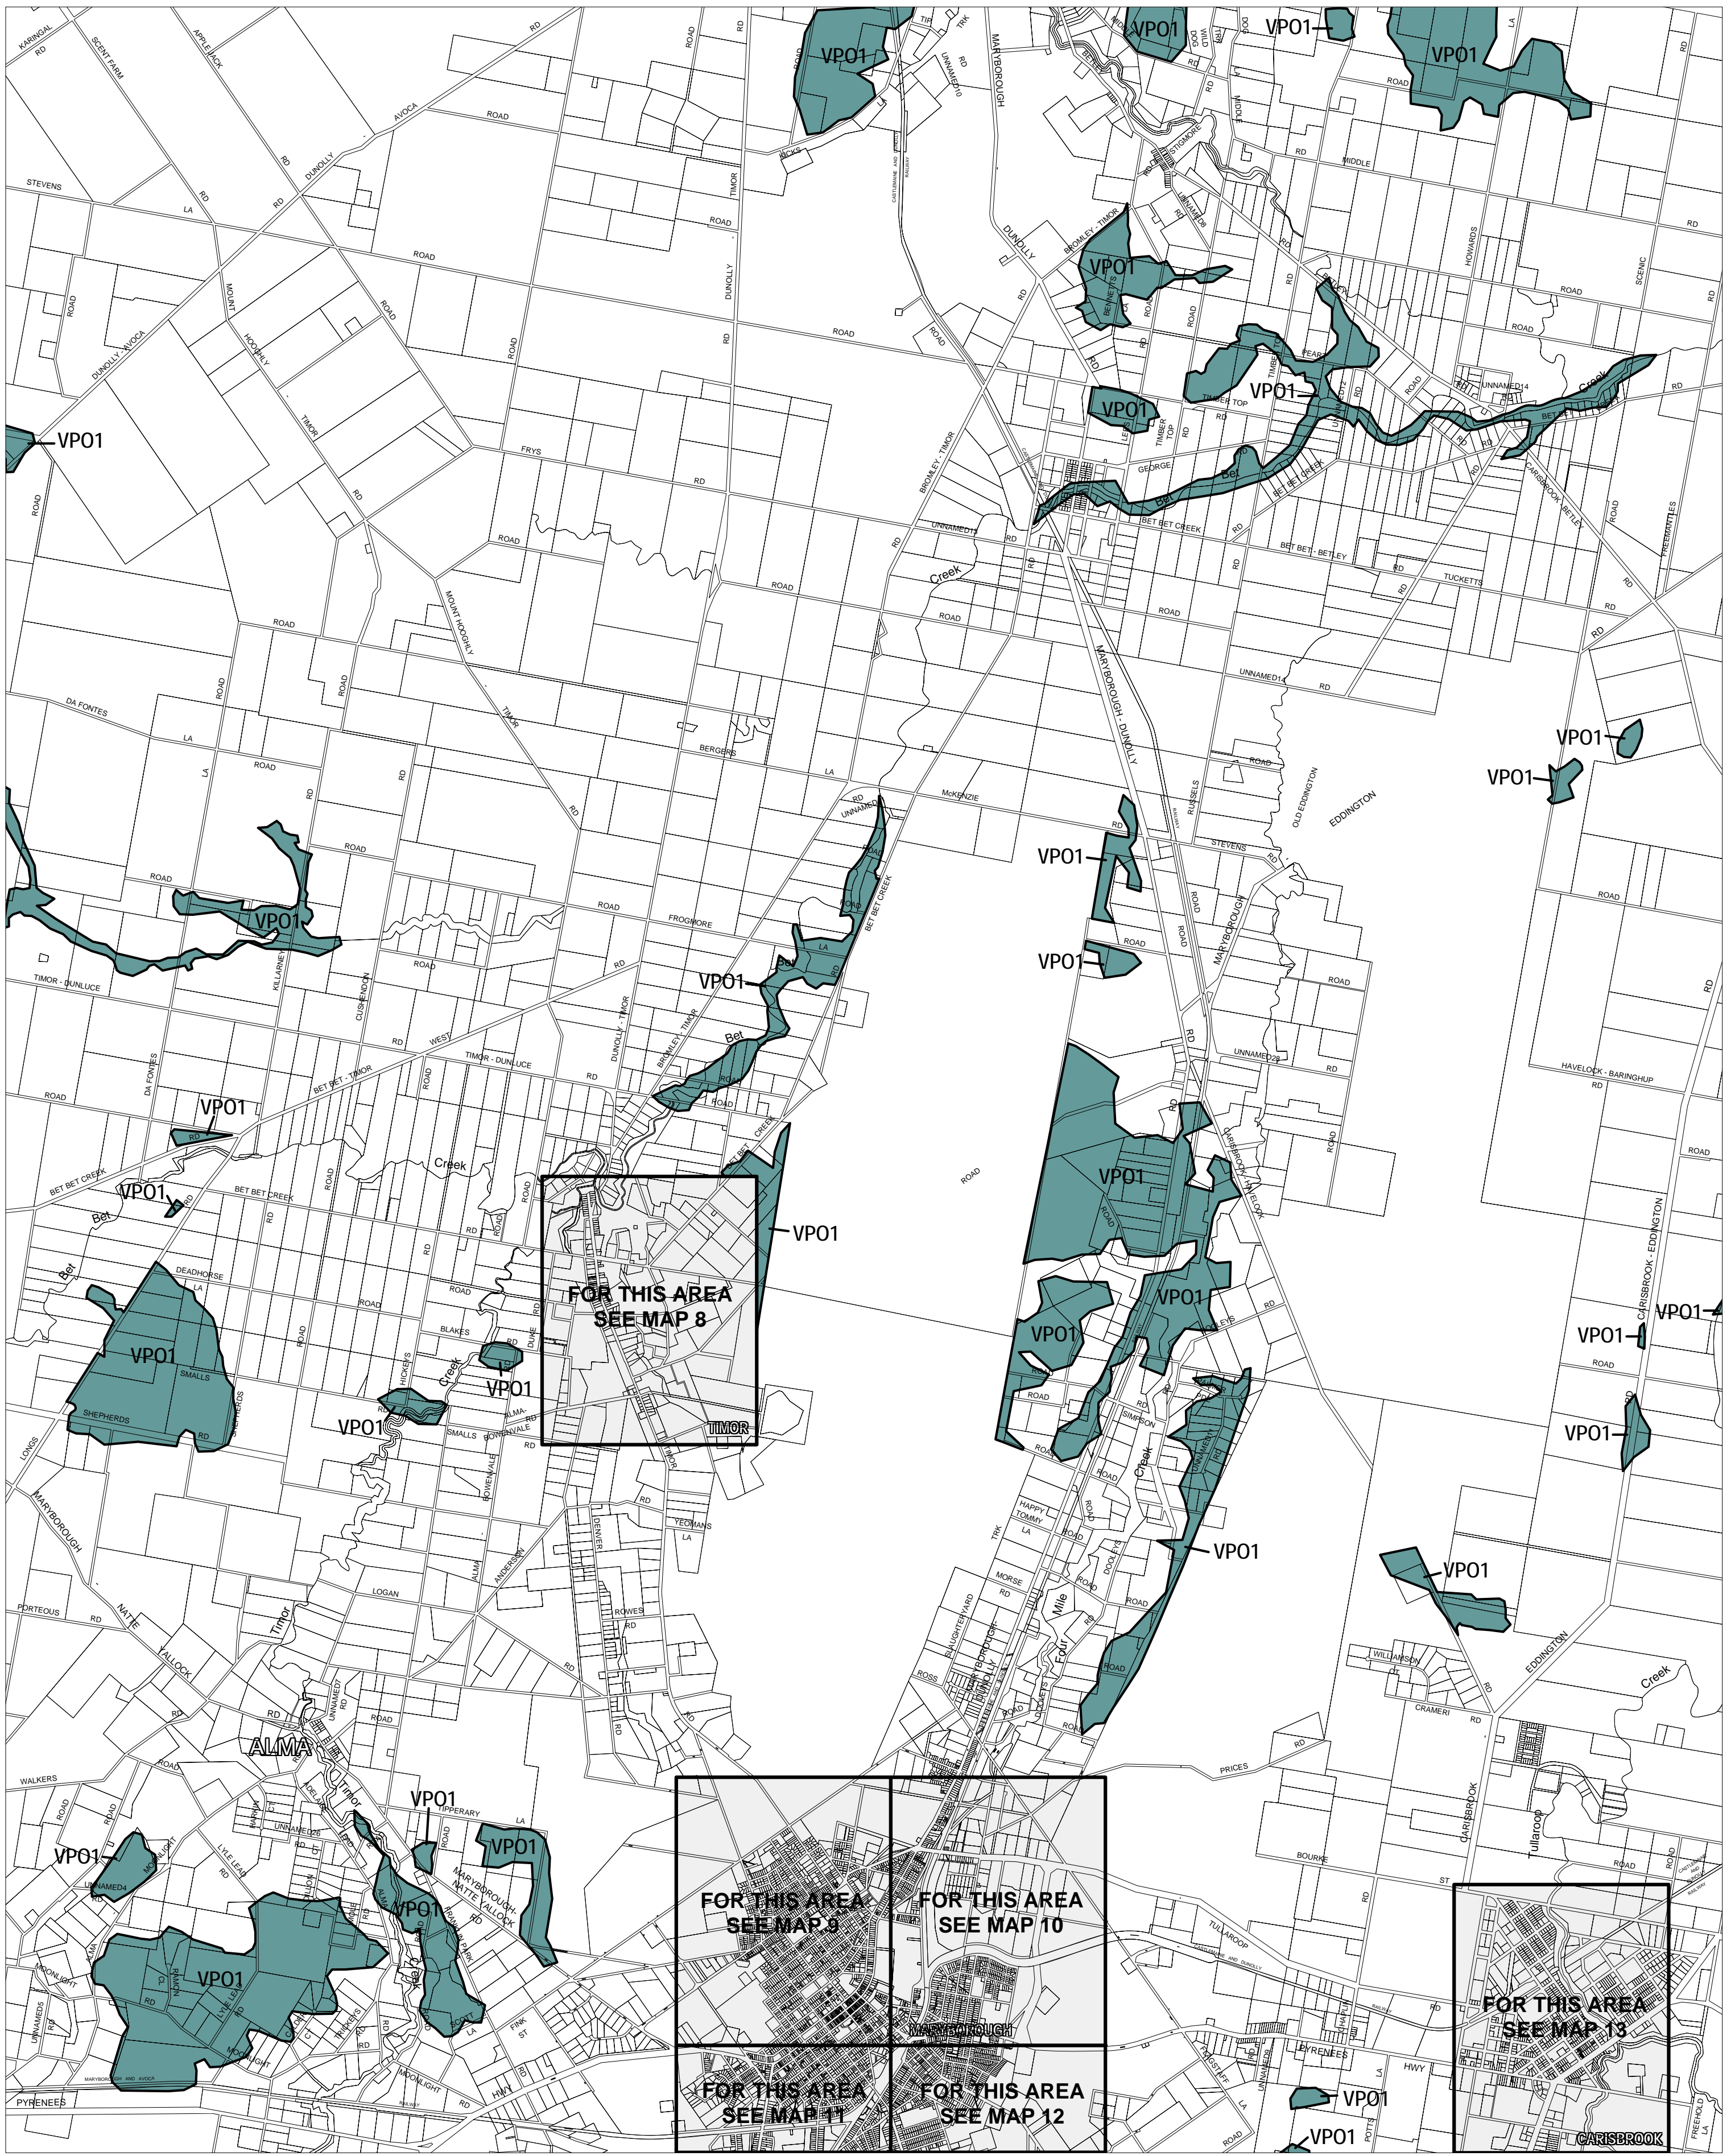

CENTRAL GOLDFIELDS PLANNING SCHEME - LOCAL PROVISION

Overlays

- VPO1 Vegetation Protection Overlay - Schedule 1

Printed: 11/9/2007