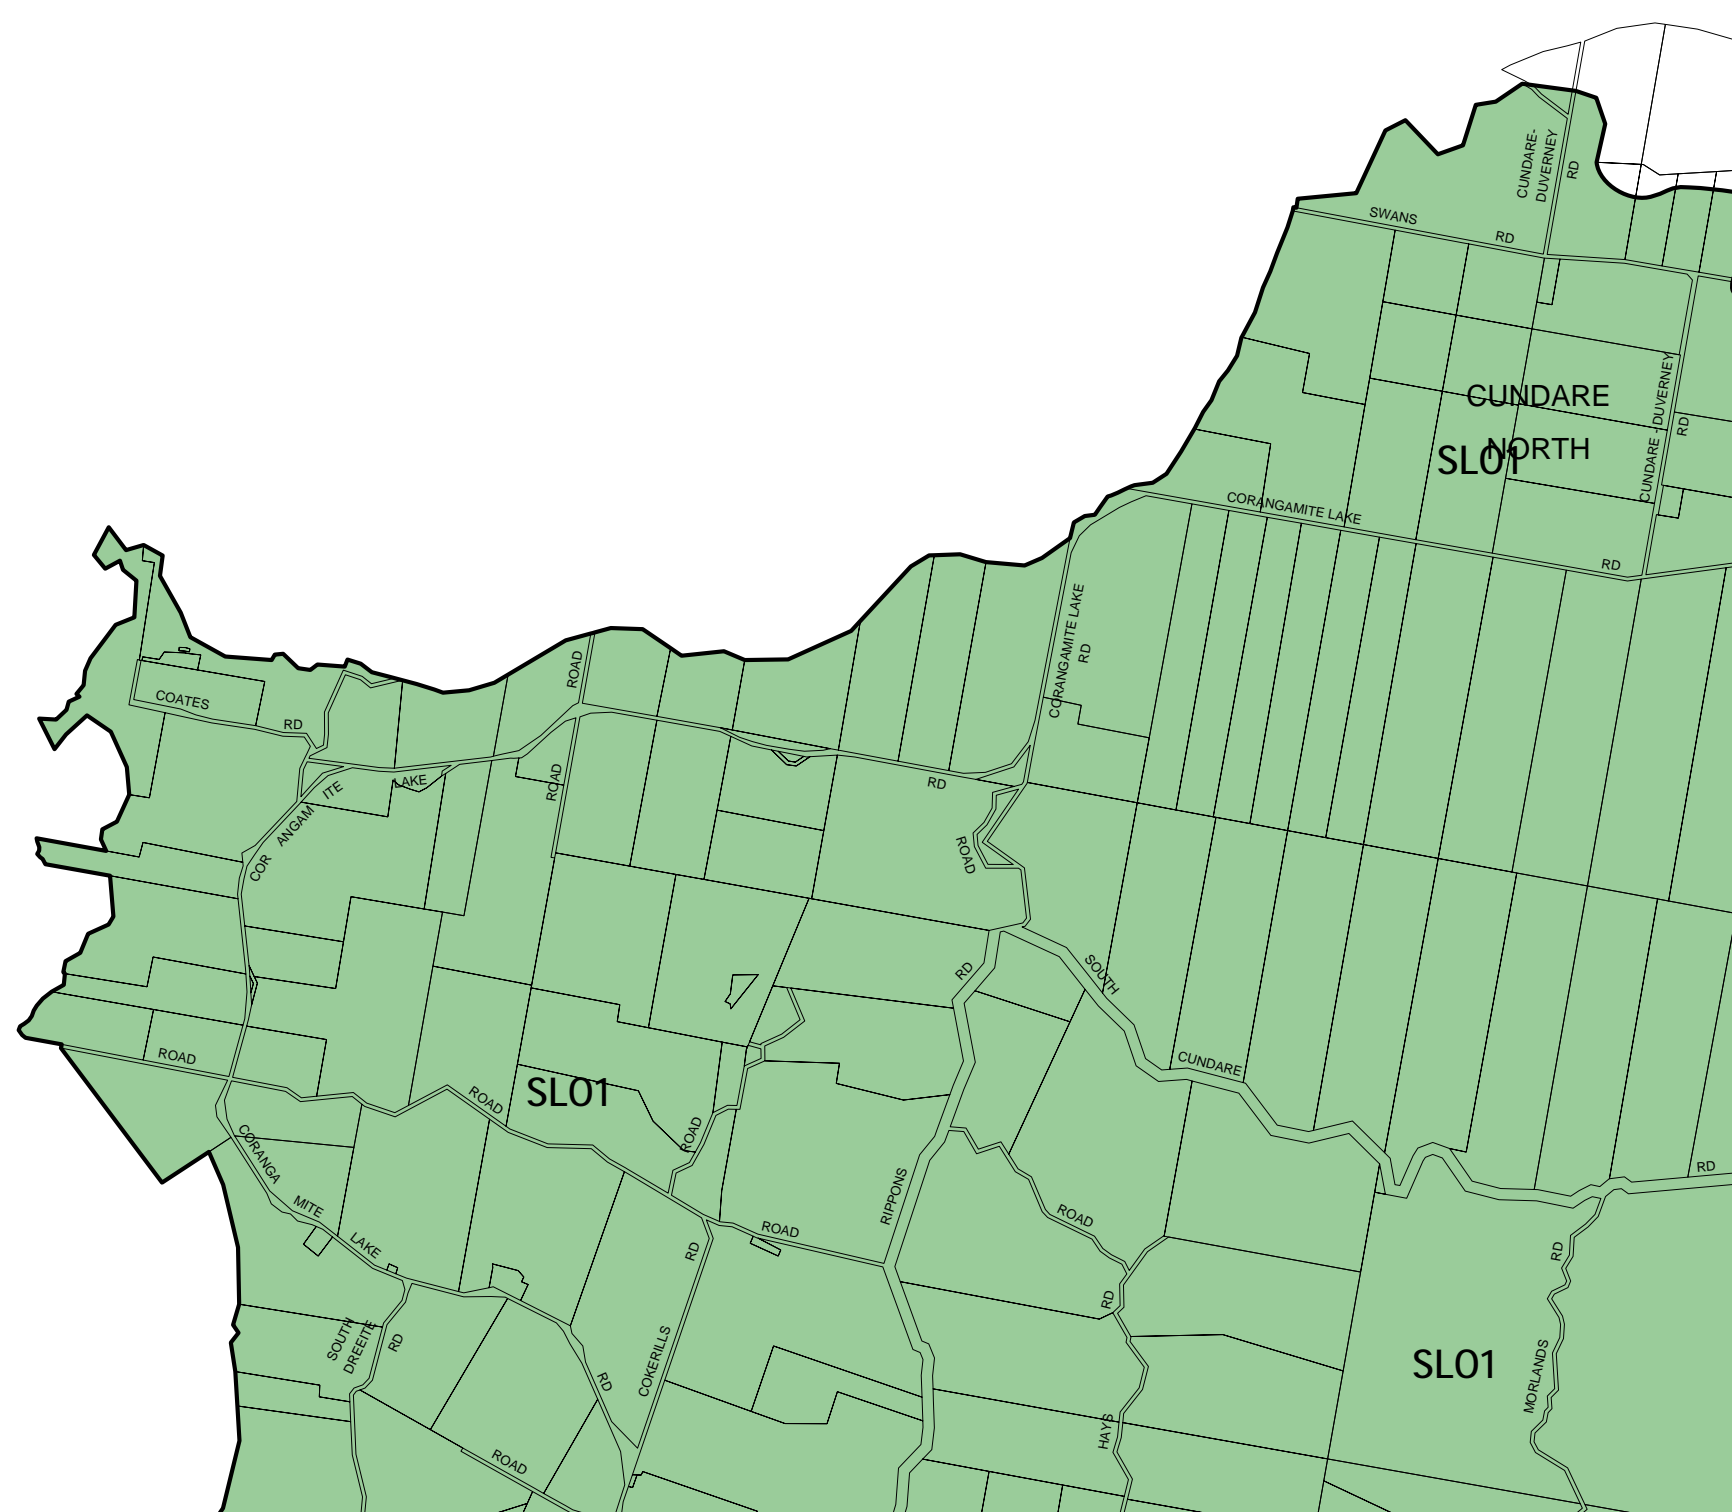

COLAC OTWAY PLANNING SCHEME - LOCAL PROVISION

Overlays	
SLO1	Significant Landscape Overlay - Schedule 1

AUSTRALIAN MAP GRID ZONE 54

INDEX TO ADJOINING METRIC SERIES MAP

	1	2	4
	5	9	12
14	15	16	18
19	20	21	26
25	26	27	

Printed: 26/9/2007