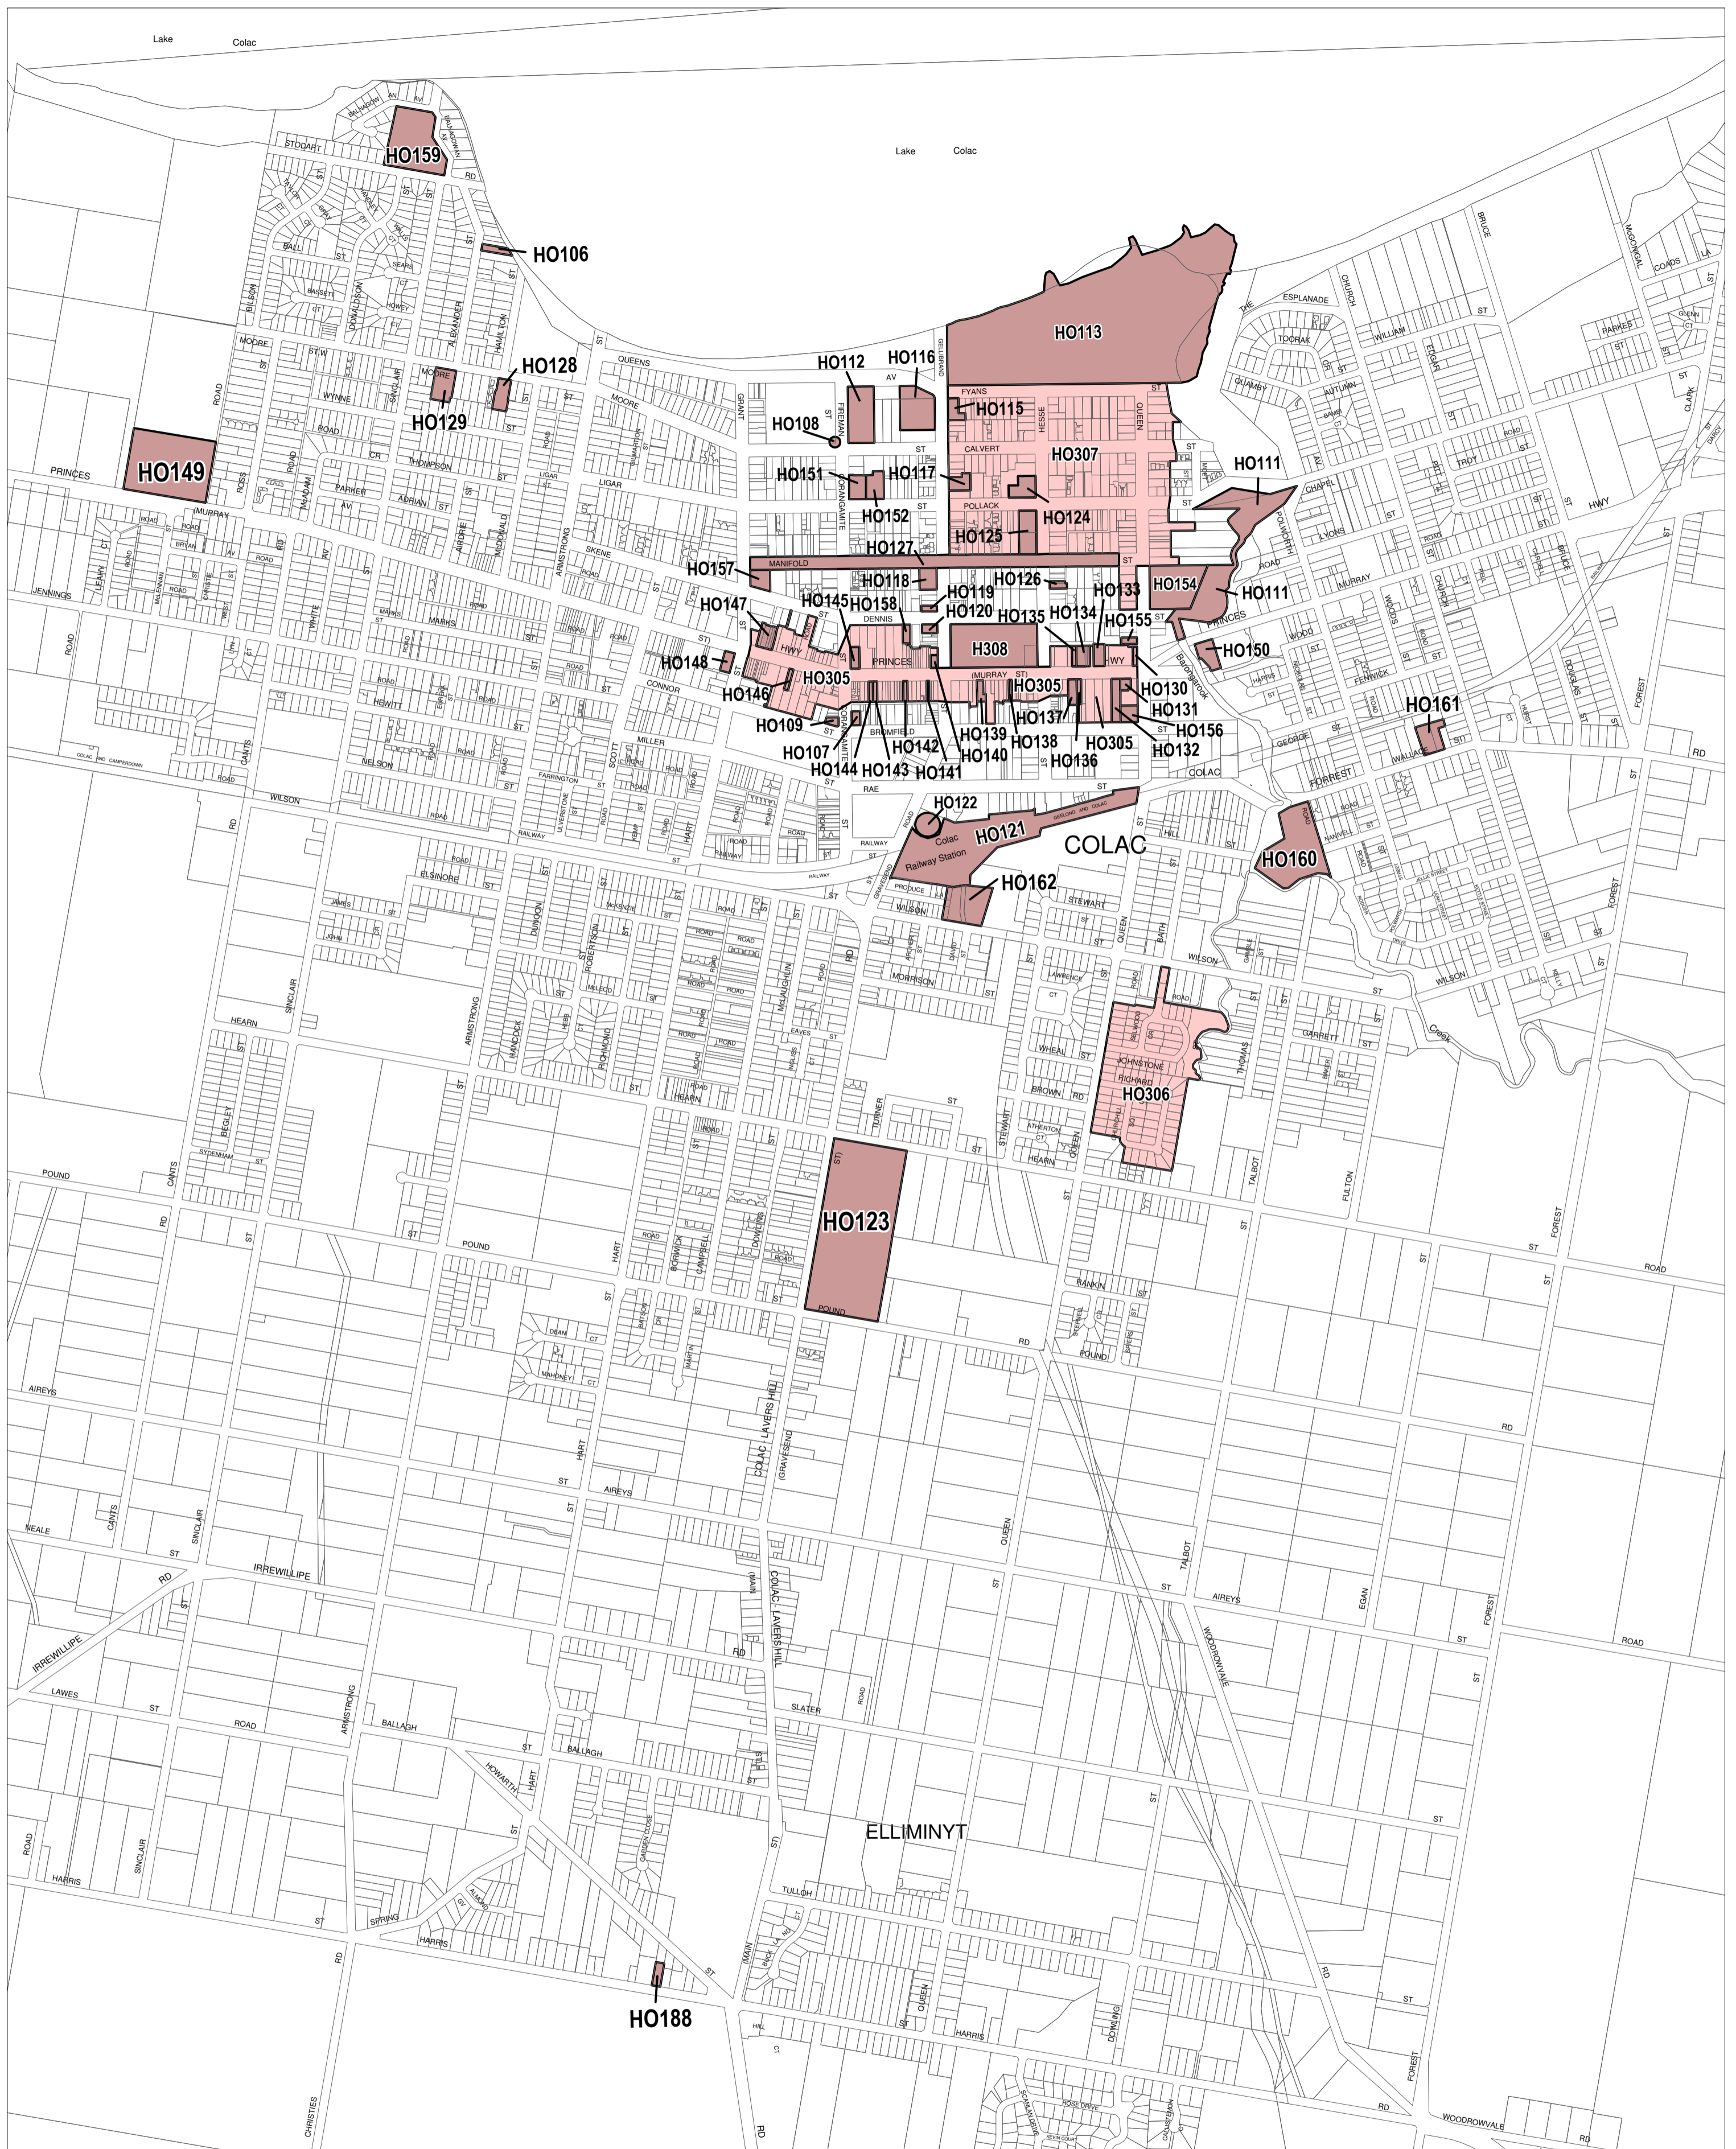

COLAC OTWAY PLANNING SCHEME - LOCAL PROVISION

Overlays
HO Heritage Overlay

AUSTRALIAN MAP GRID ZONE 54

INDEX TO ADJOINING METRIC SERIES MAP

1	2	4
5	6	12
8	9	13
14	15	16
19	20	21
25	26	27

Printed: 30/9/2014

AMENDMENT C77