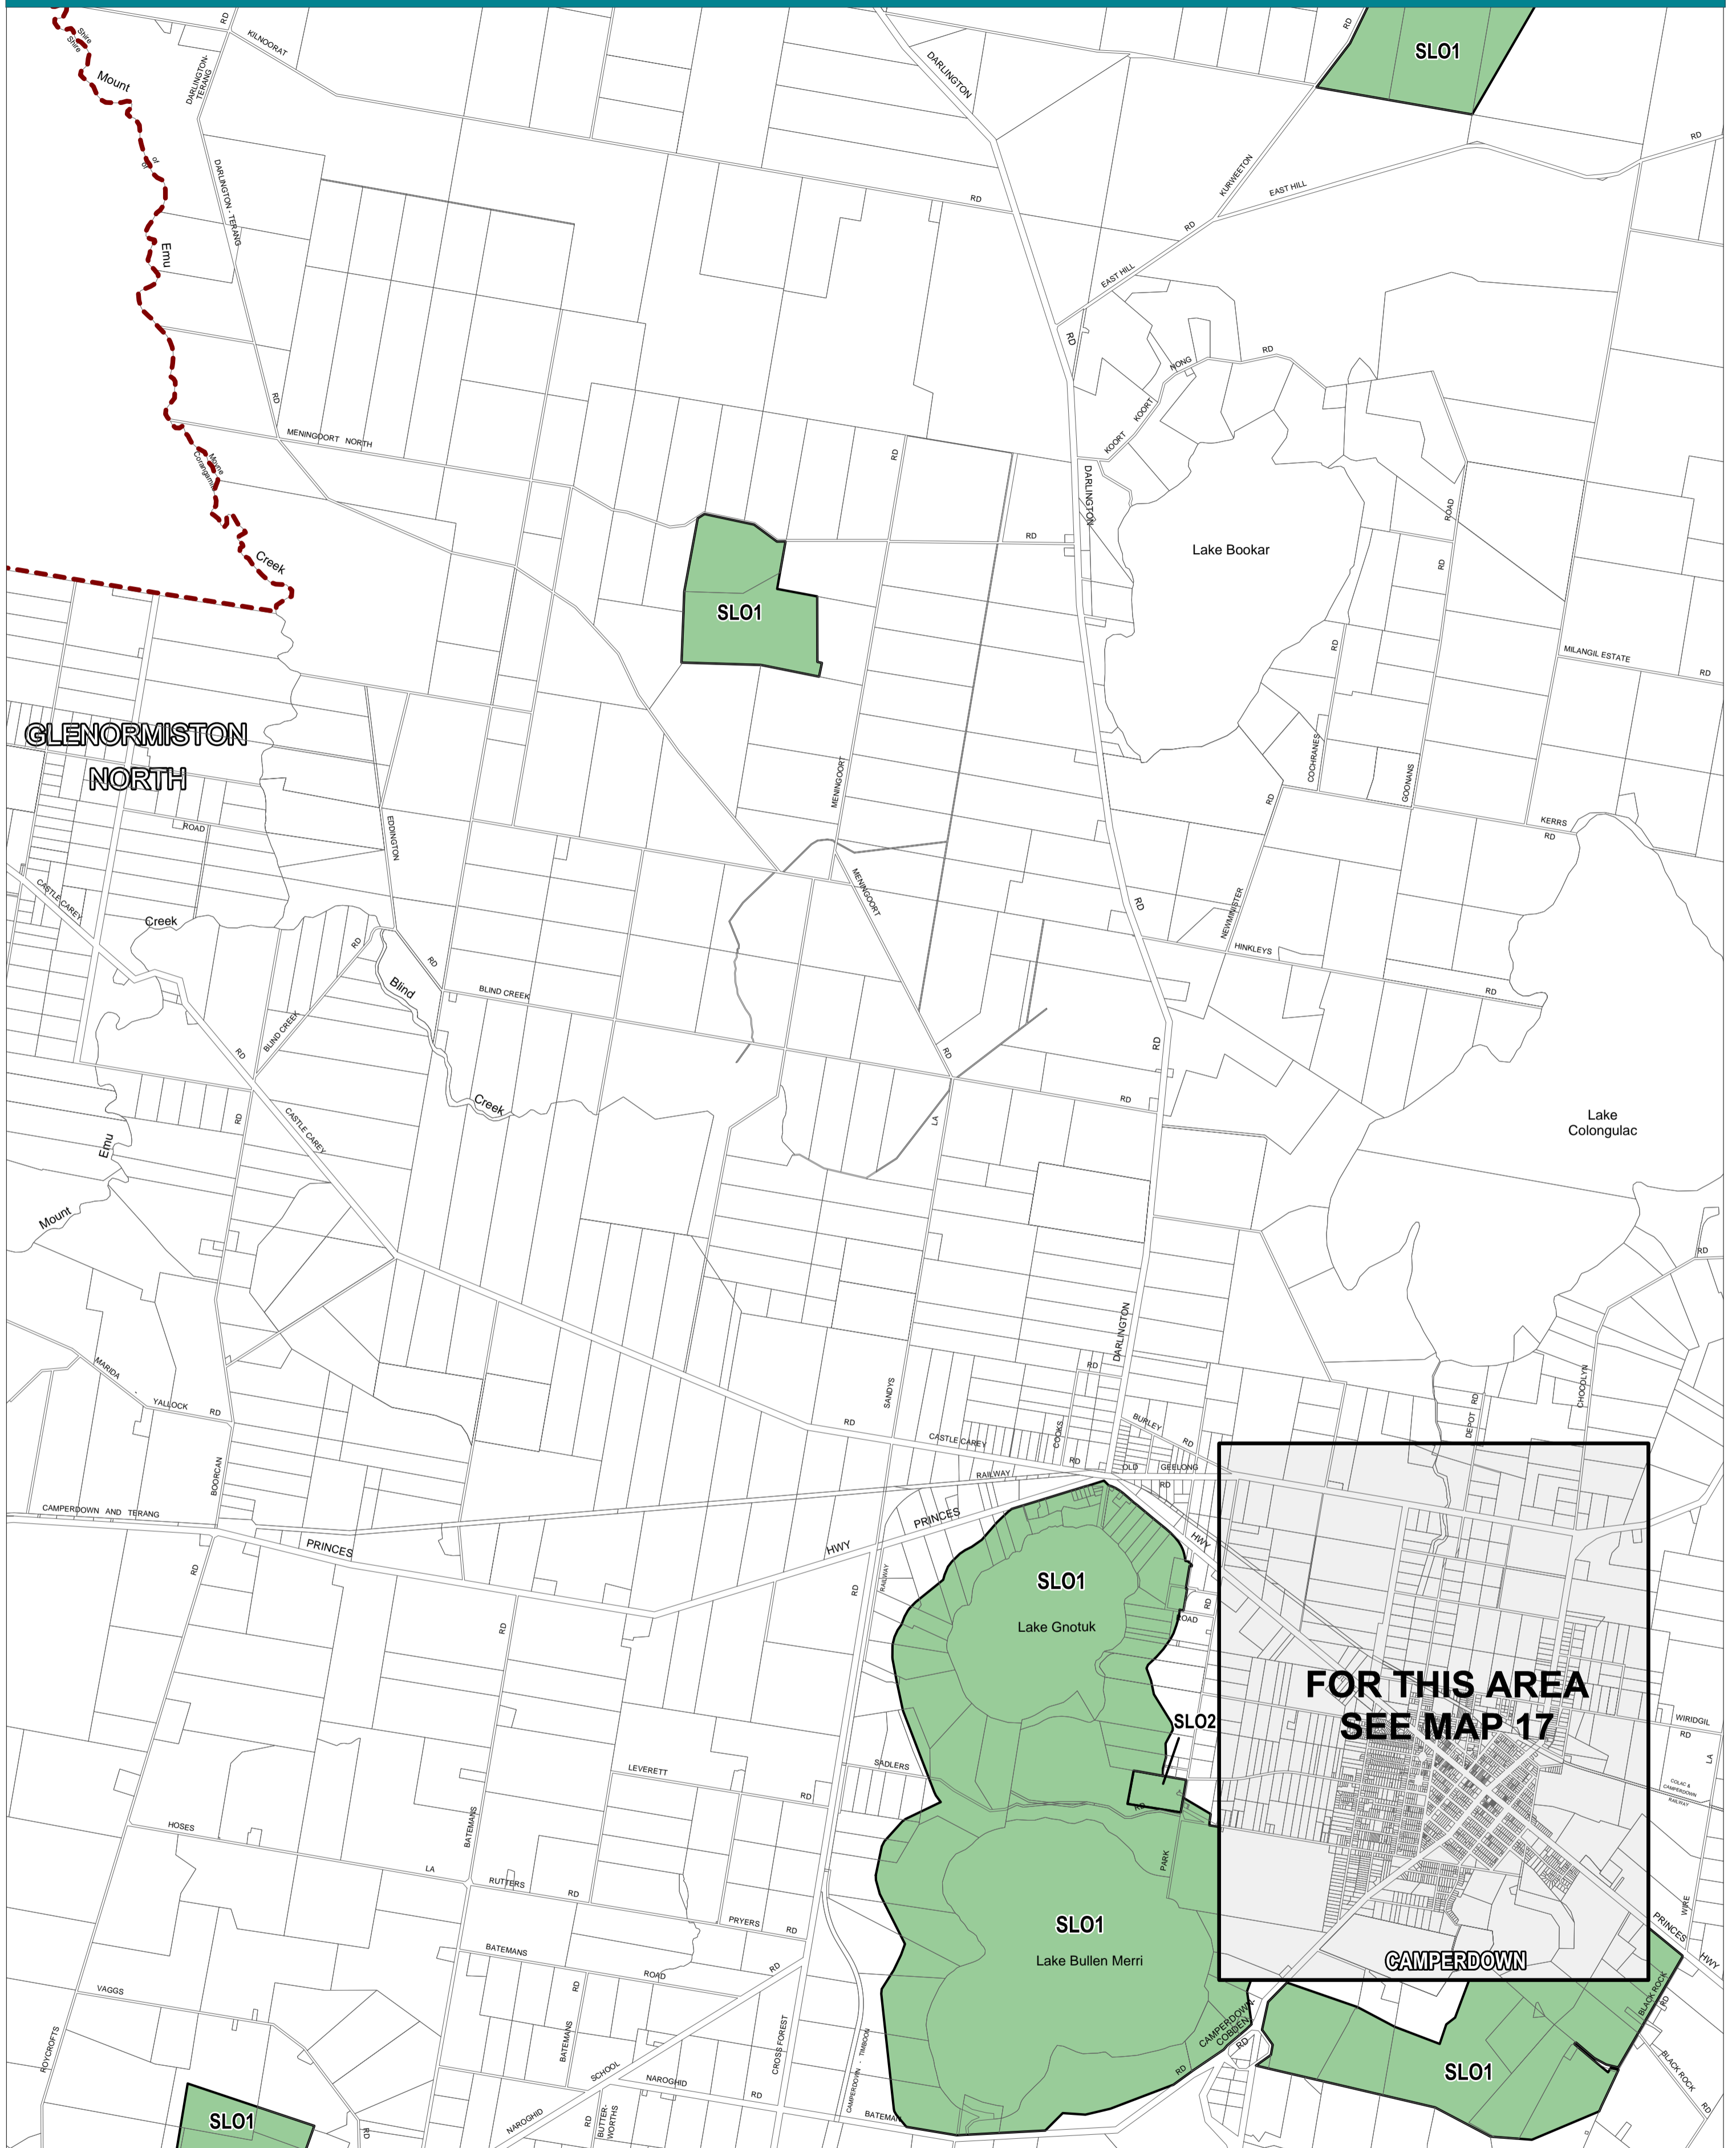

CORANGAMITE PLANNING SCHEME - LOCAL PROVISION

1. **Overlays**
2. SLO1 Significant Landscape Overlay - Schedule 1
   - SLO2 Significant Landscape Overlay - Schedule 2

AUSTRALIAN MAP GRID ZONE 54

PREPARED BY: Planning Mapping Services

Environment, Land, Water and Planning

INDEX TO ADJOINING METRIC SERIES MAP

Printed: 31/3/2016

AMENDMENT C42