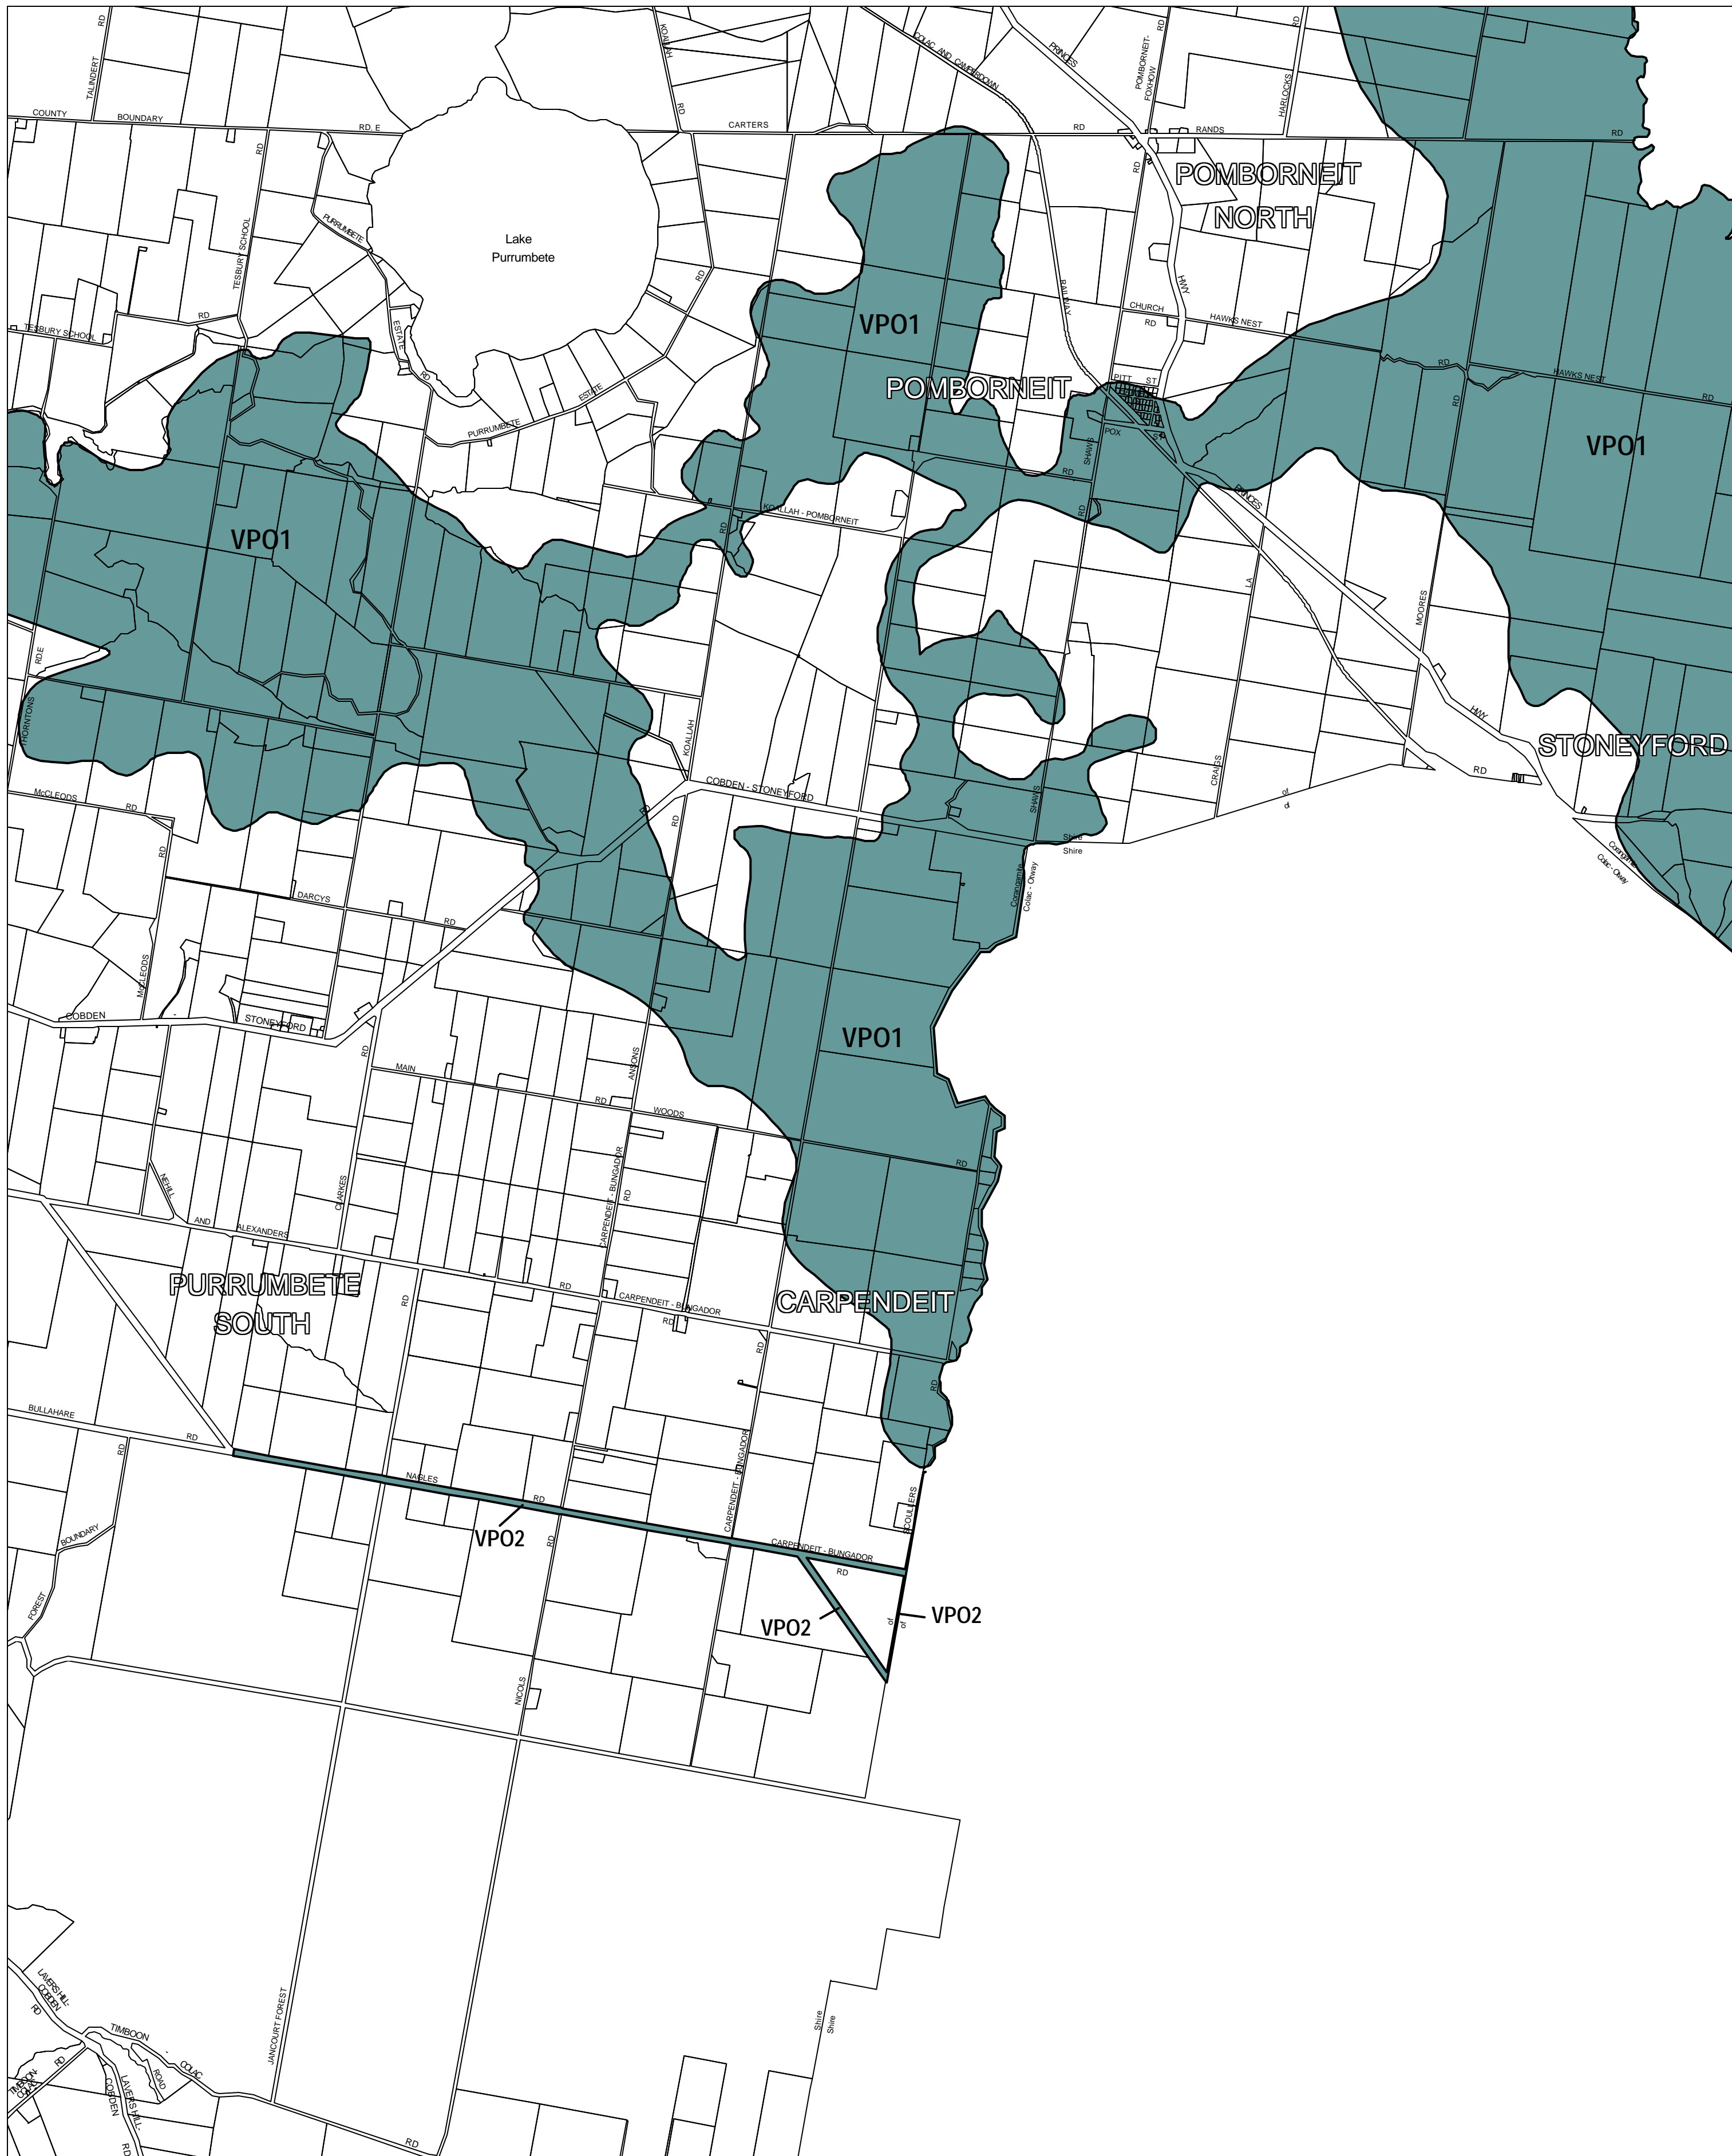

CORANGAMITE PLANNING SCHEME - LOCAL PROVISION

Overlays	
	Vegetation Protection Overlay - Schedule 1
	Vegetation Protection Overlay - Schedule 2

AUSTRALIAN MAP GRID ZONE 54

Printed: 5/6/2007