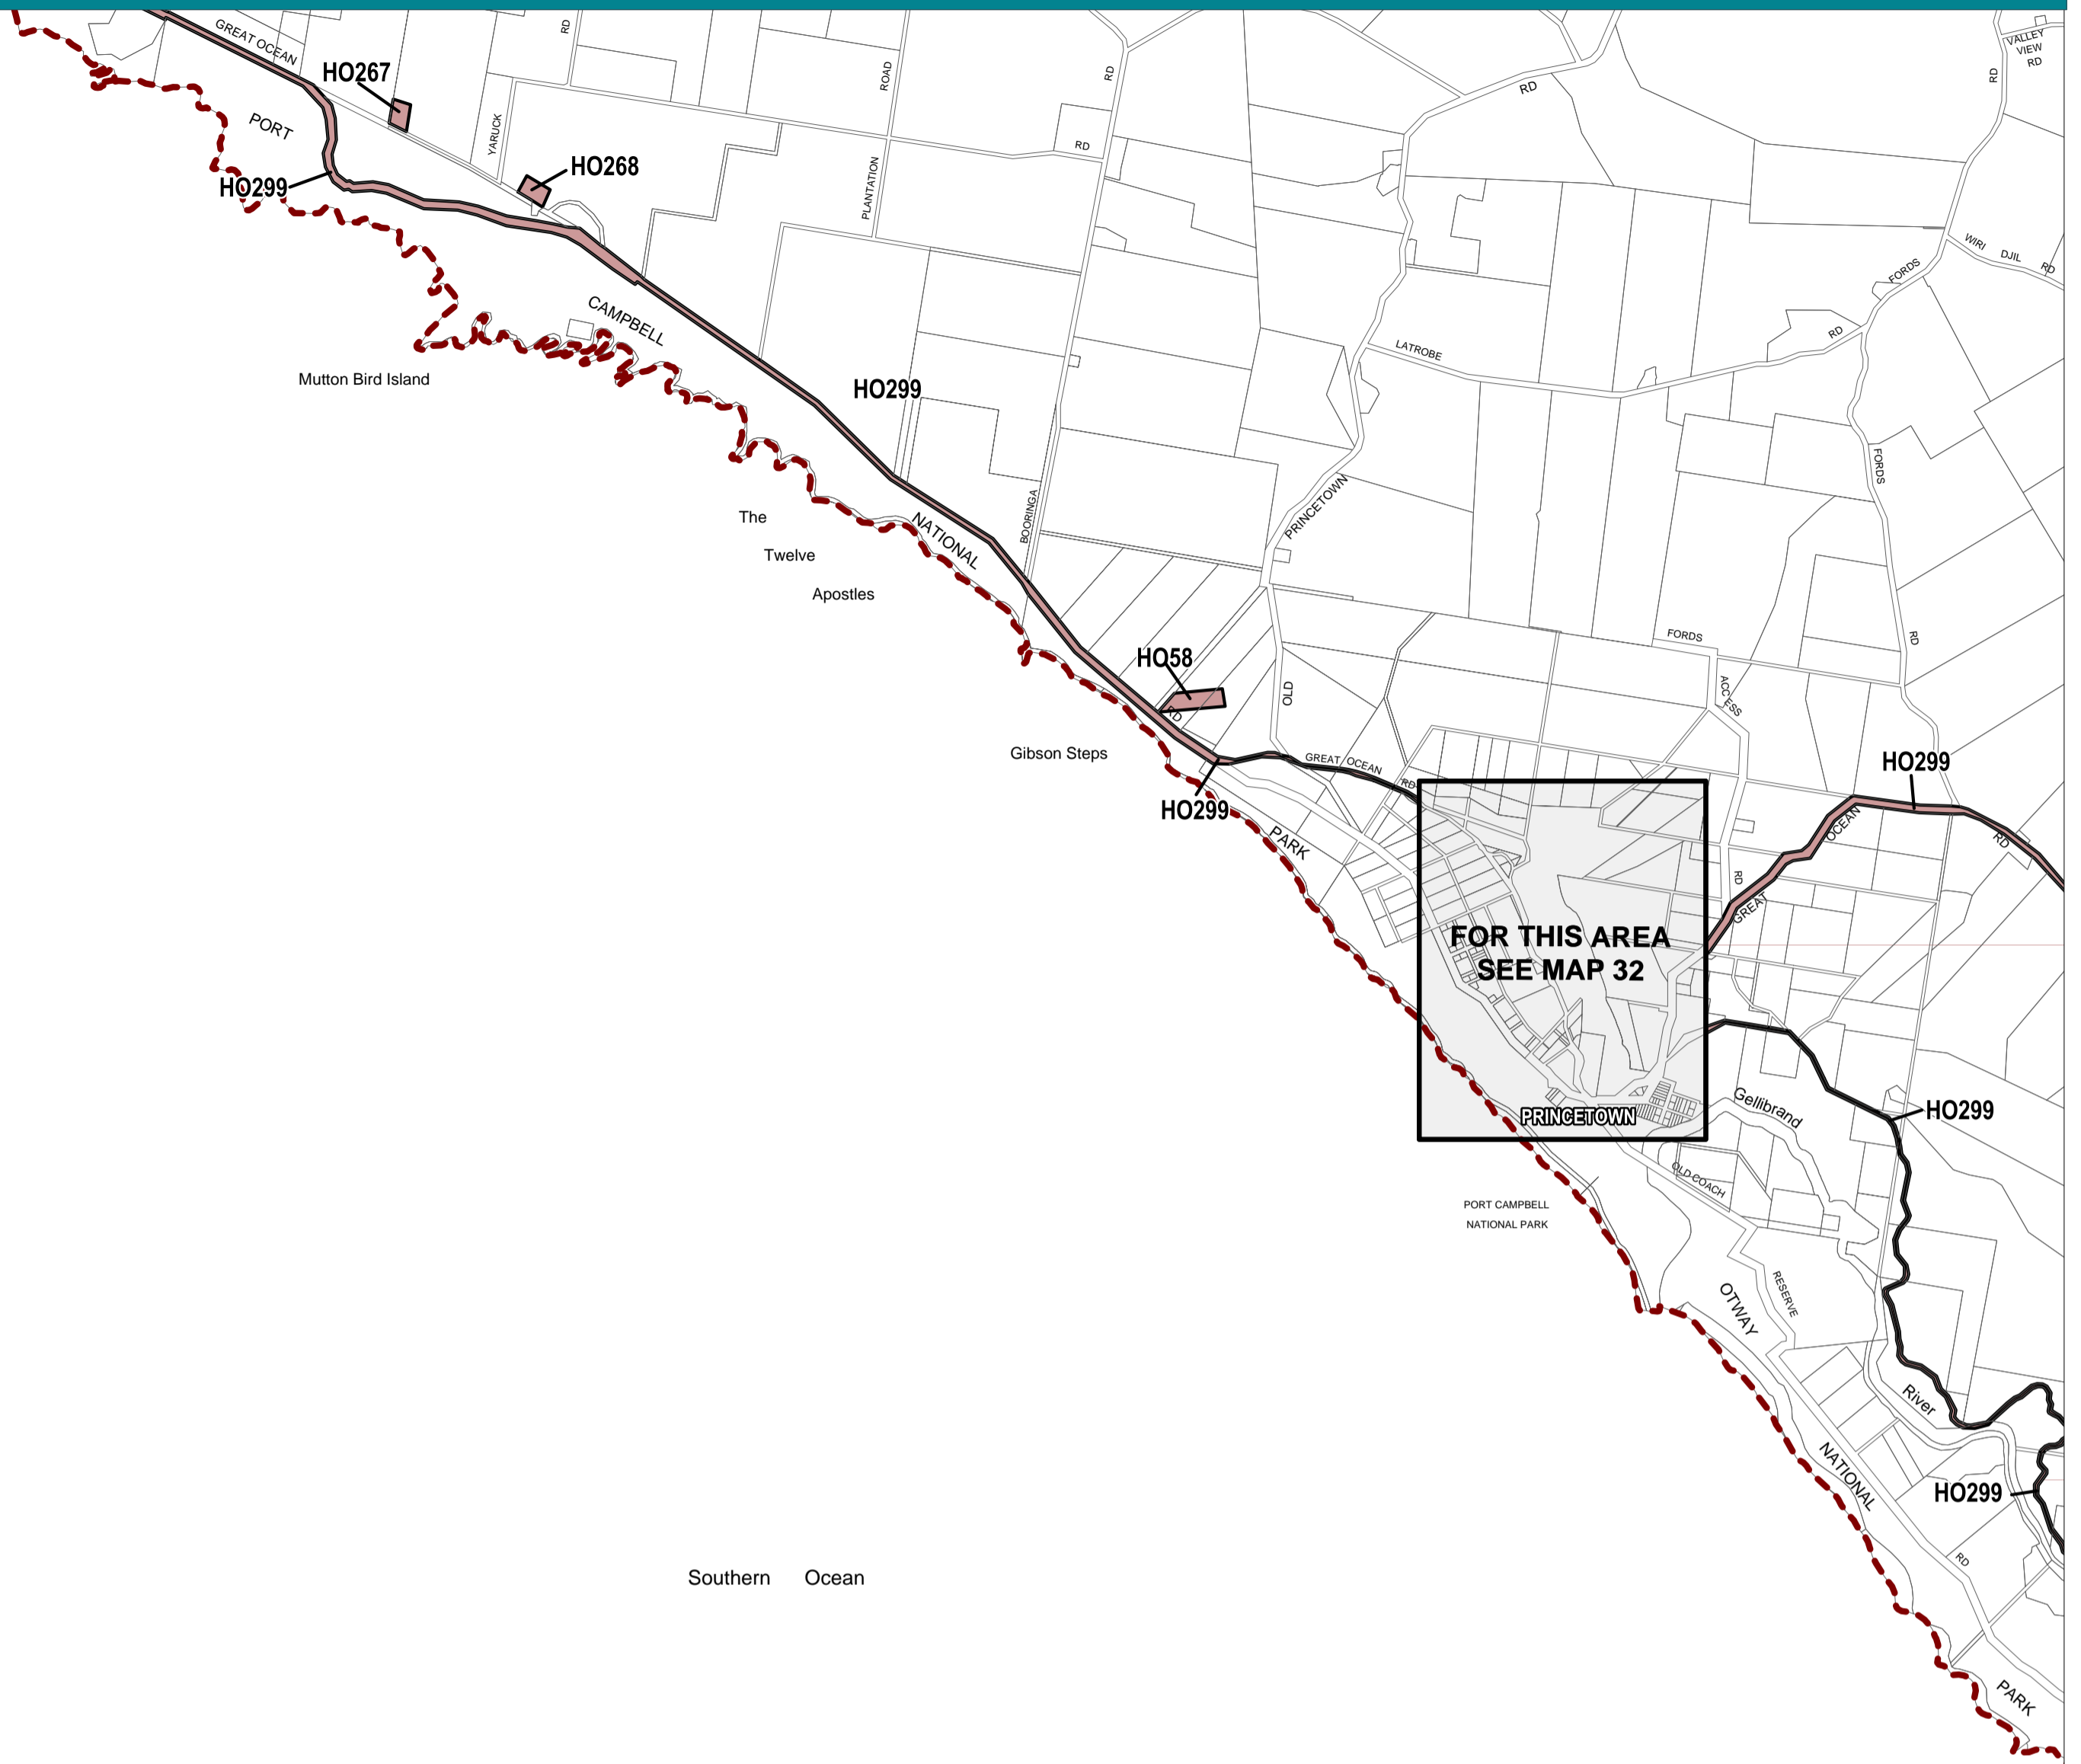

CORANGAMITE PLANNING SCHEME - LOCAL PROVISION

Overlays

HO Heritage Overlay

AUSTRALIAN MAP GRID ZONE 54

PREPARED BY: Planning Mapping Services

Environment,
Land, Water
and Planning

Printed: 18/3/2016

AMENDMENT C39

INDEX TO ADJOINING METRIC SERIES MAP