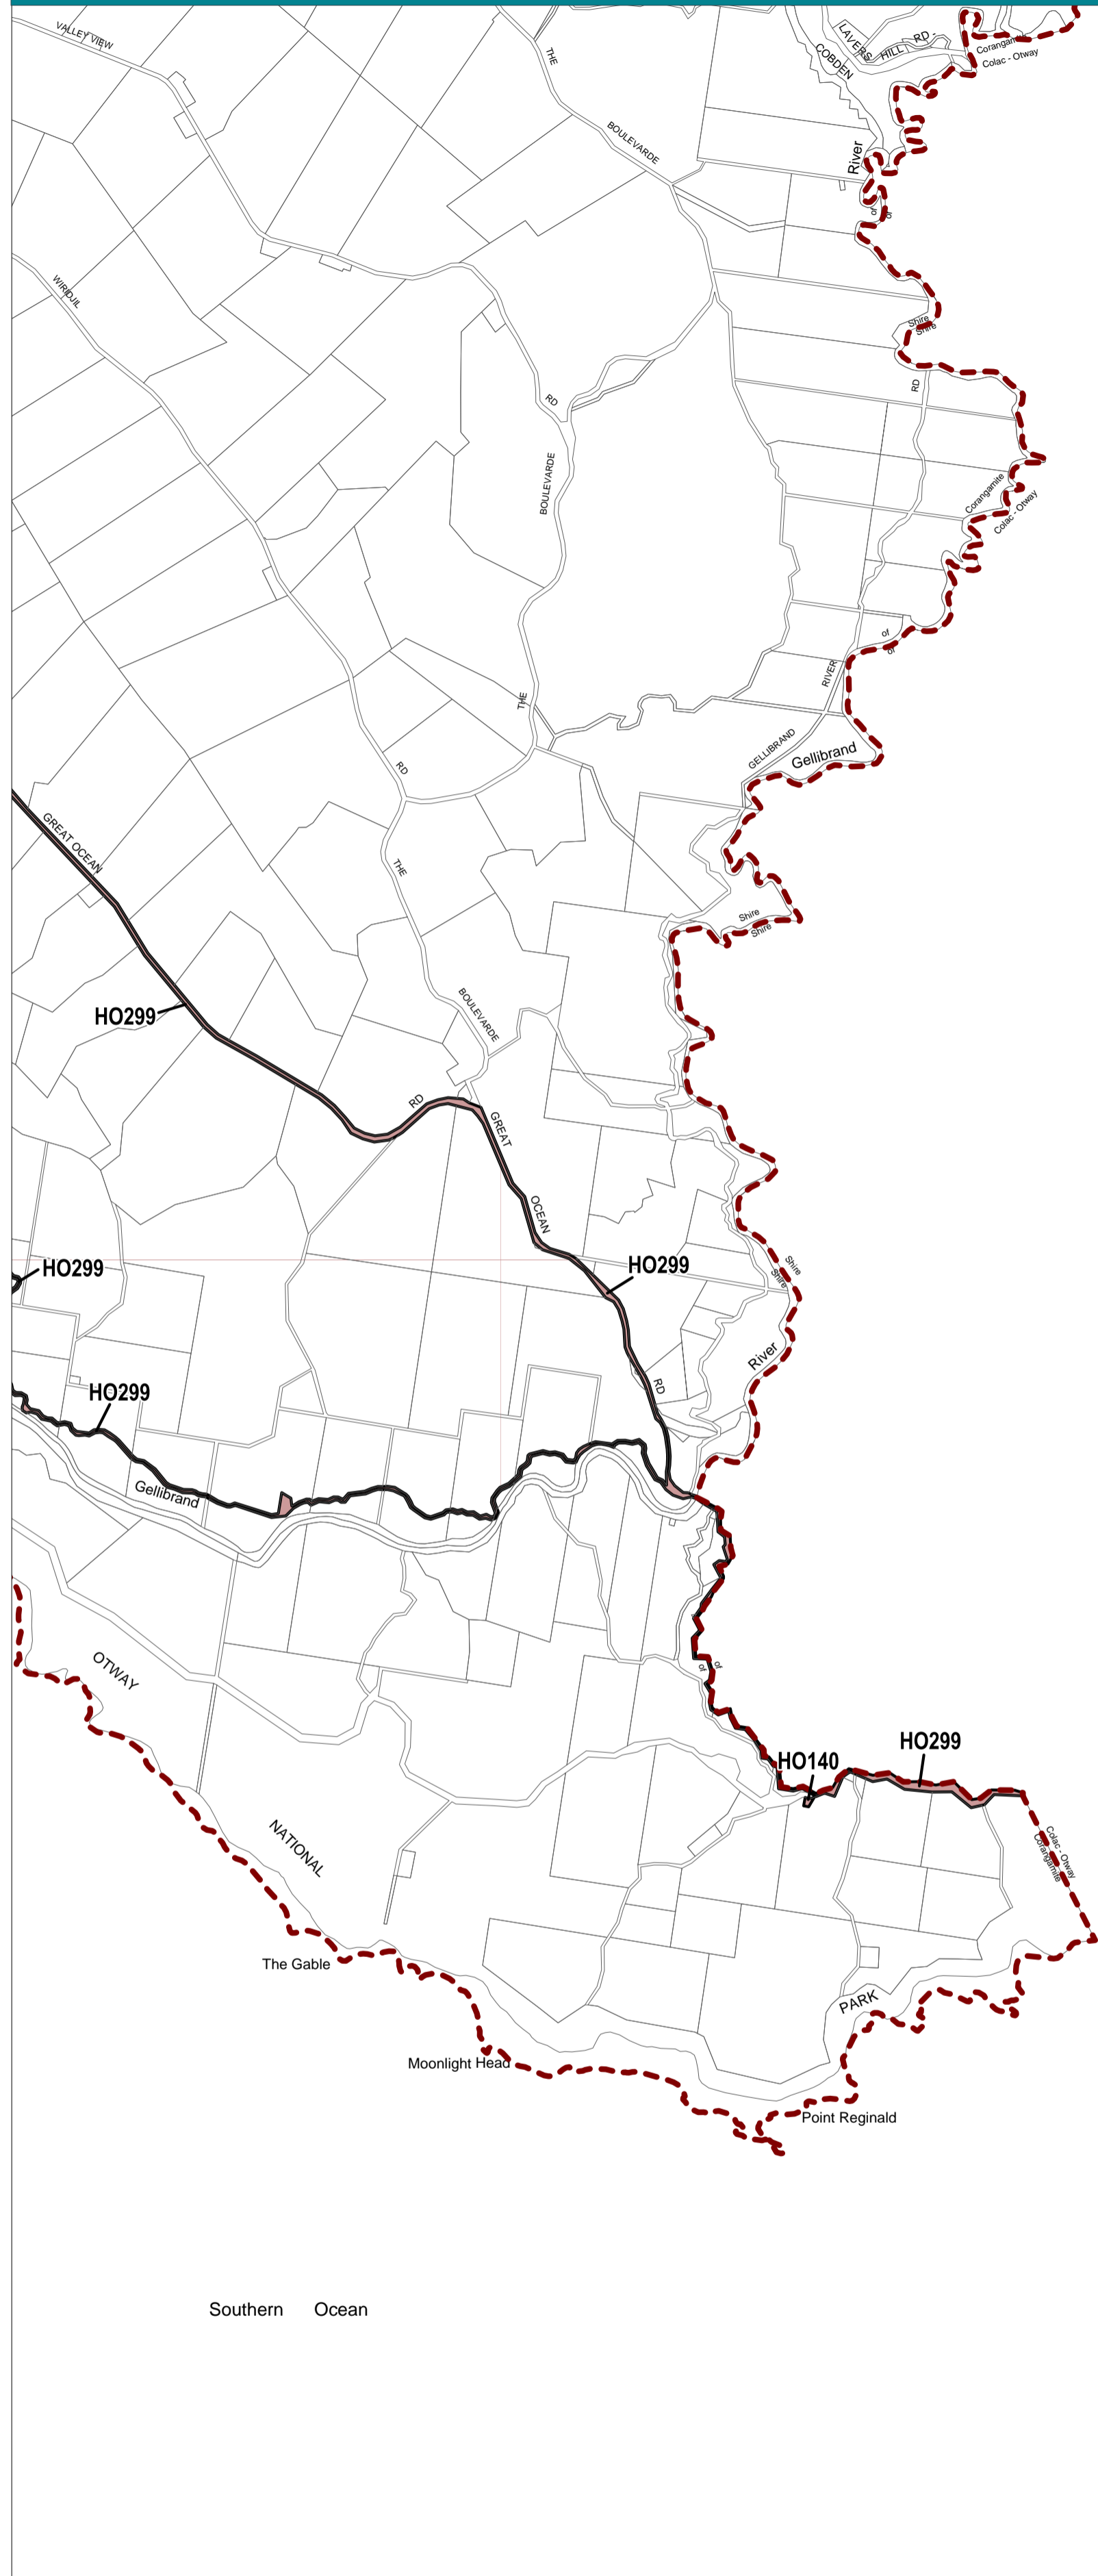

CORANGAMITE PLANNING SCHEME - LOCAL PROVISION

Overlays

HO Heritage Overlay

AUSTRALIAN MAP GRID ZONE 54

PREPARED BY: Planning Mapping Services

VICTORIA
State Government

Environment,
Land, Water
and Planning

INDEX TO ADJOINING
METRIC SERIES MAP

Printed: 18/3/2016

AMENDMENT C39