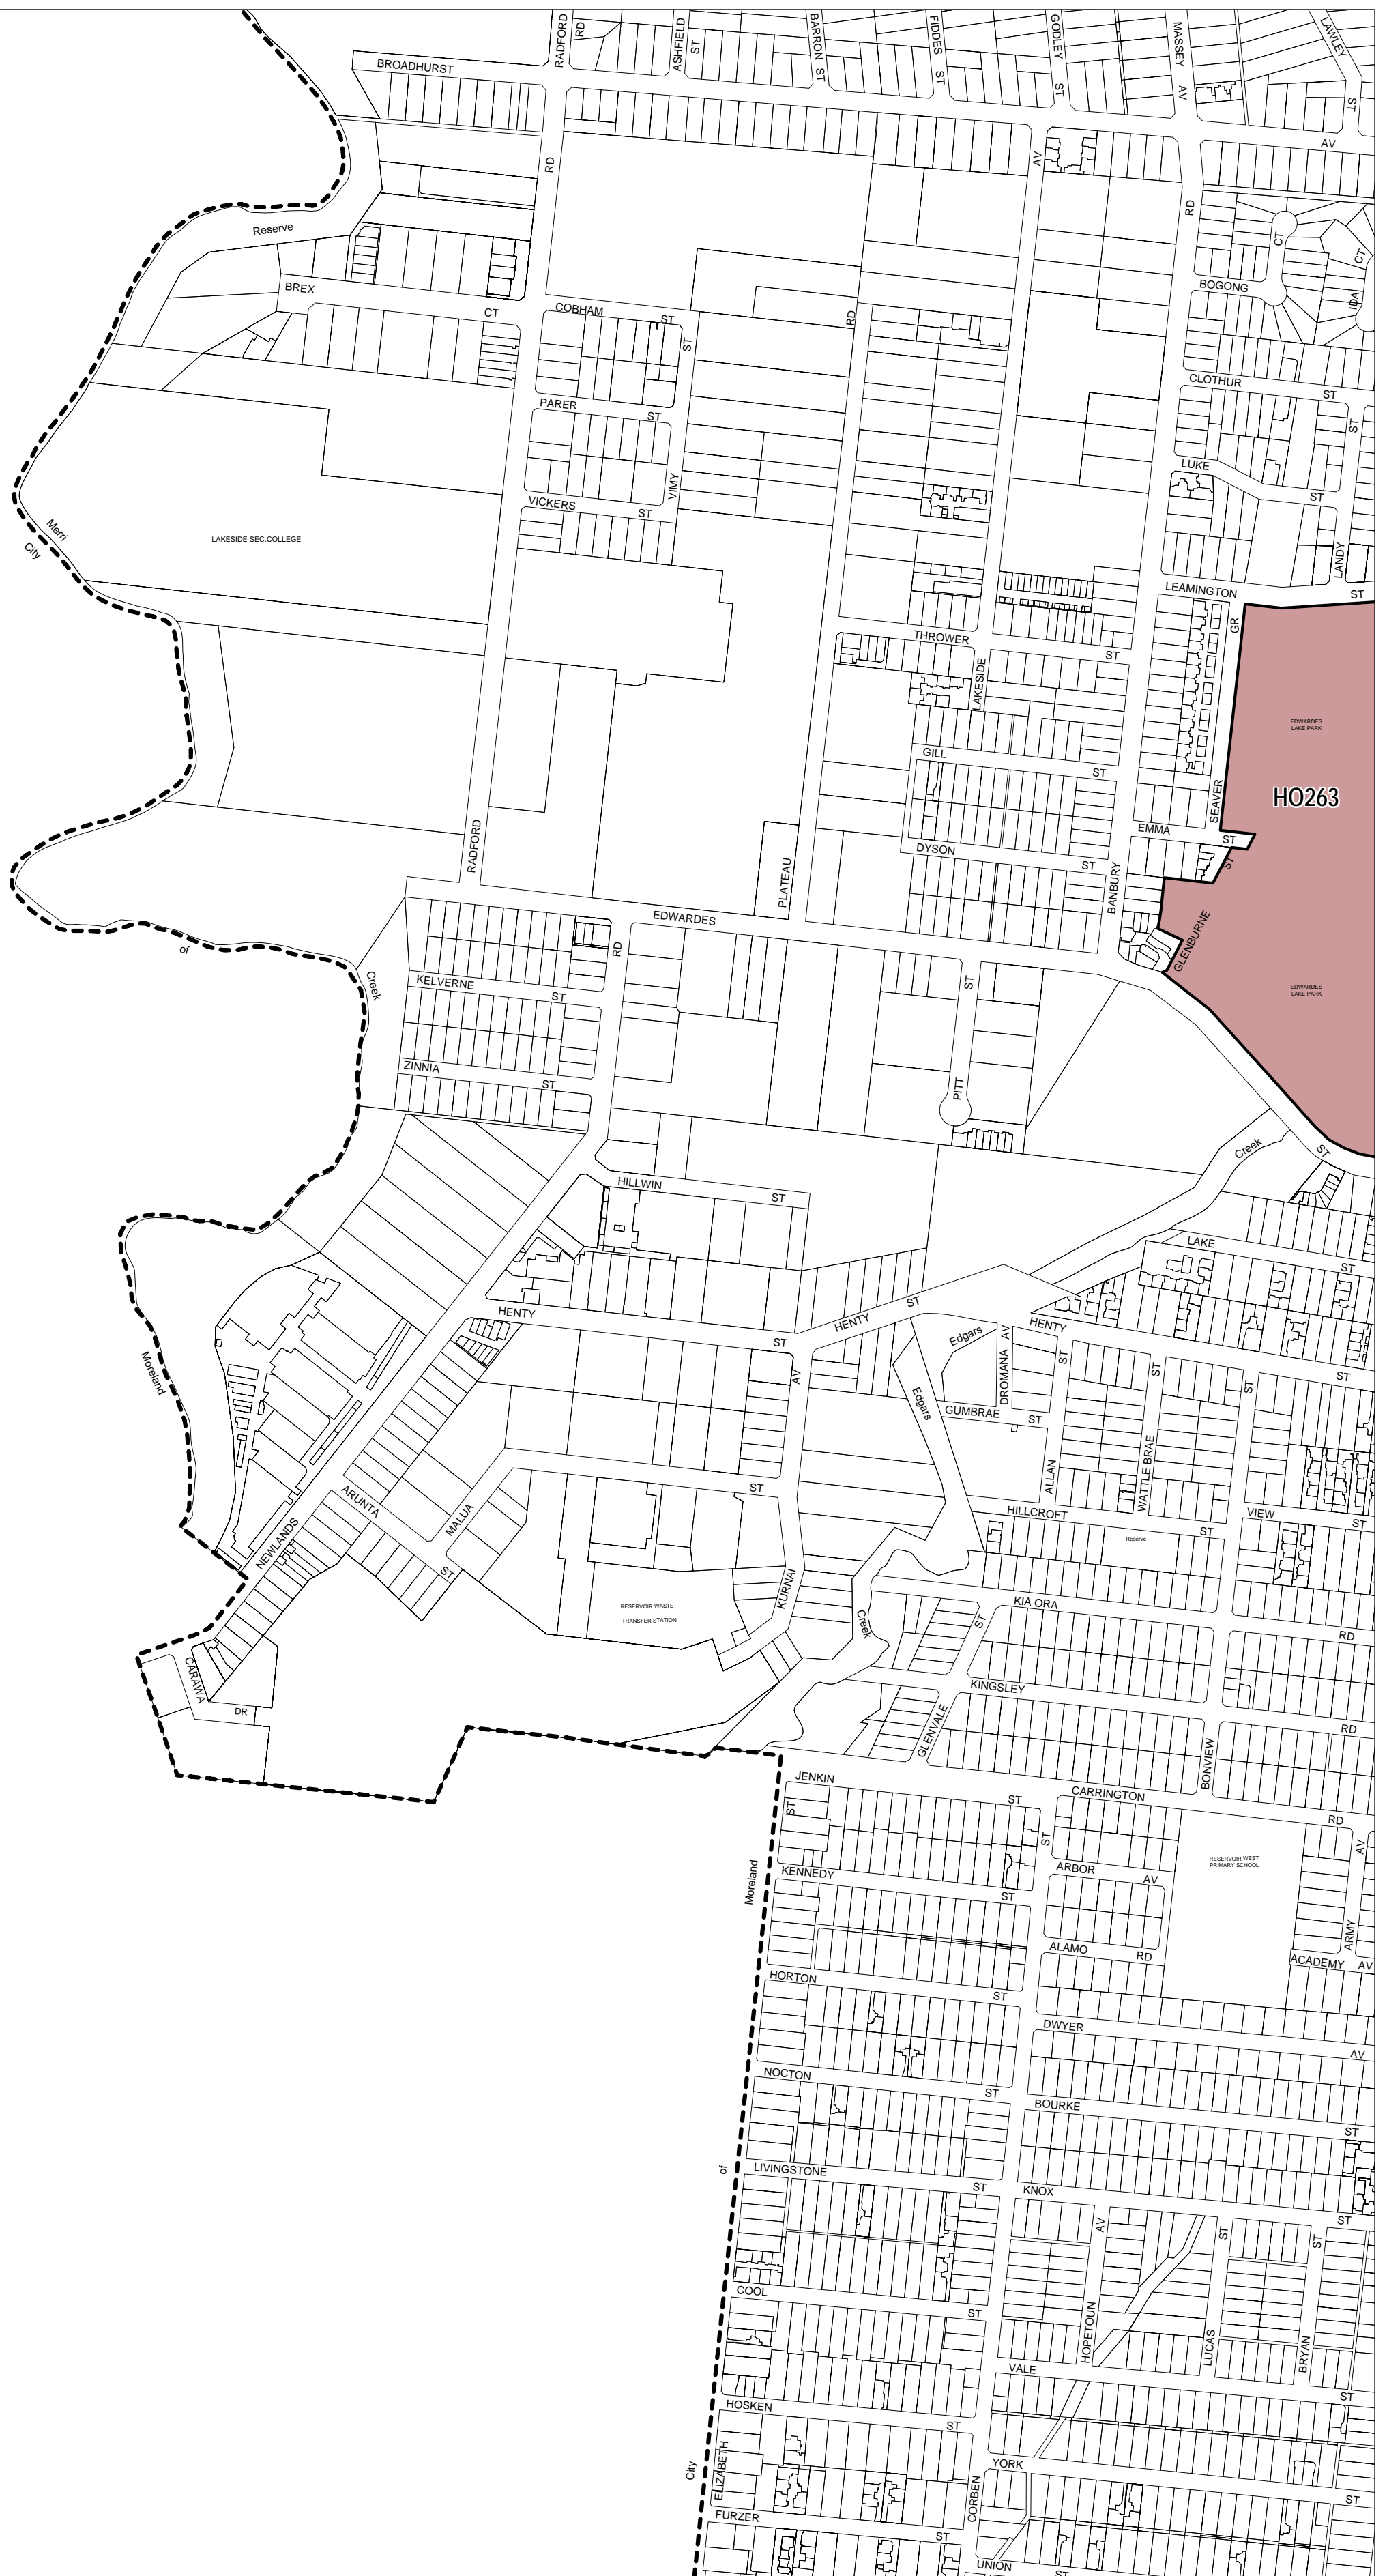

DAREBIN PLANNING SCHEME - LOCAL PROVISION

SEE MORELAND PLANNING SCHEME

Overlays
HO Heritage Overlay

Printed: 28/10/2010

AMENDMENT C107