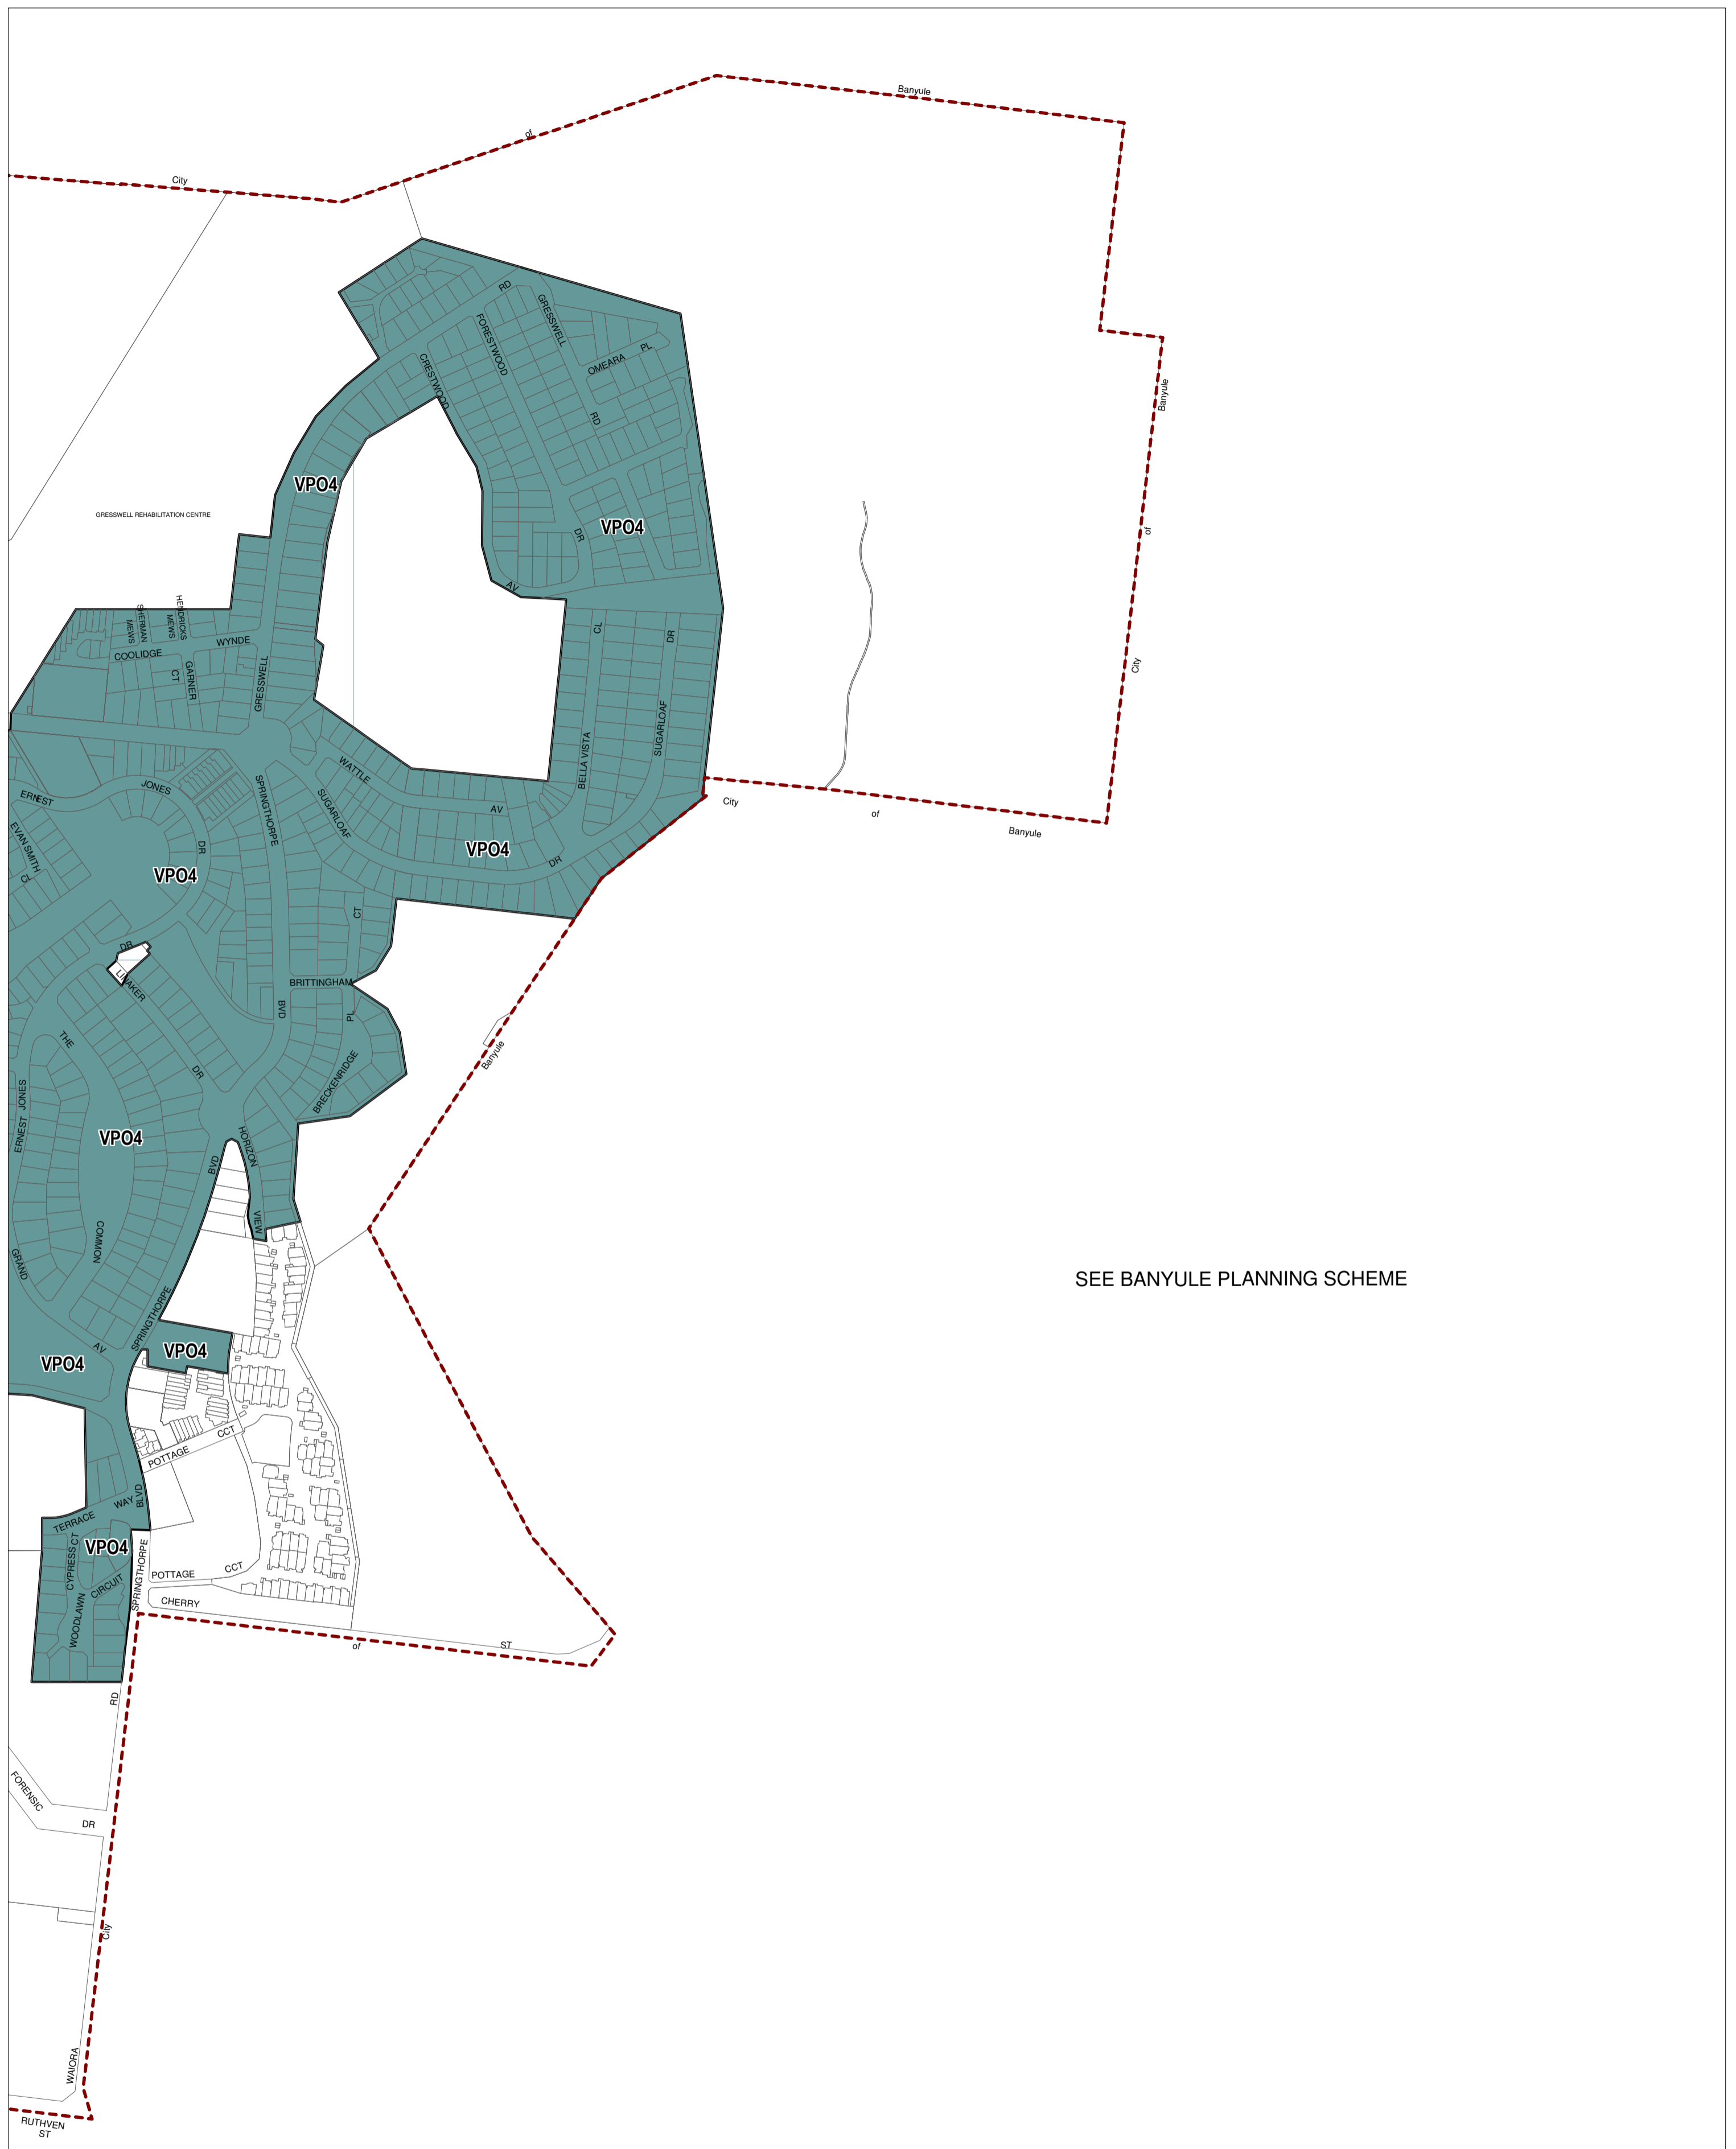

DAREBIN PLANNING SCHEME - LOCAL PROVISION

SEE BANYULE PLANNING SCHEME

Overlays

VPO4 Vegetation Protection Overlay - Schedule 4

100 0 100 200 300 400 500 m

AUSTRALIAN MAP GRID ZONE 55

State Government Victoria

INDEX TO ADJOINING METRIC SERIES MAP

1	2	3	4
5	6	7	8
9	10	11	12
13	14	15	16
17	18	19	20

Printed: 20/11/2012

AMENDMENT C105