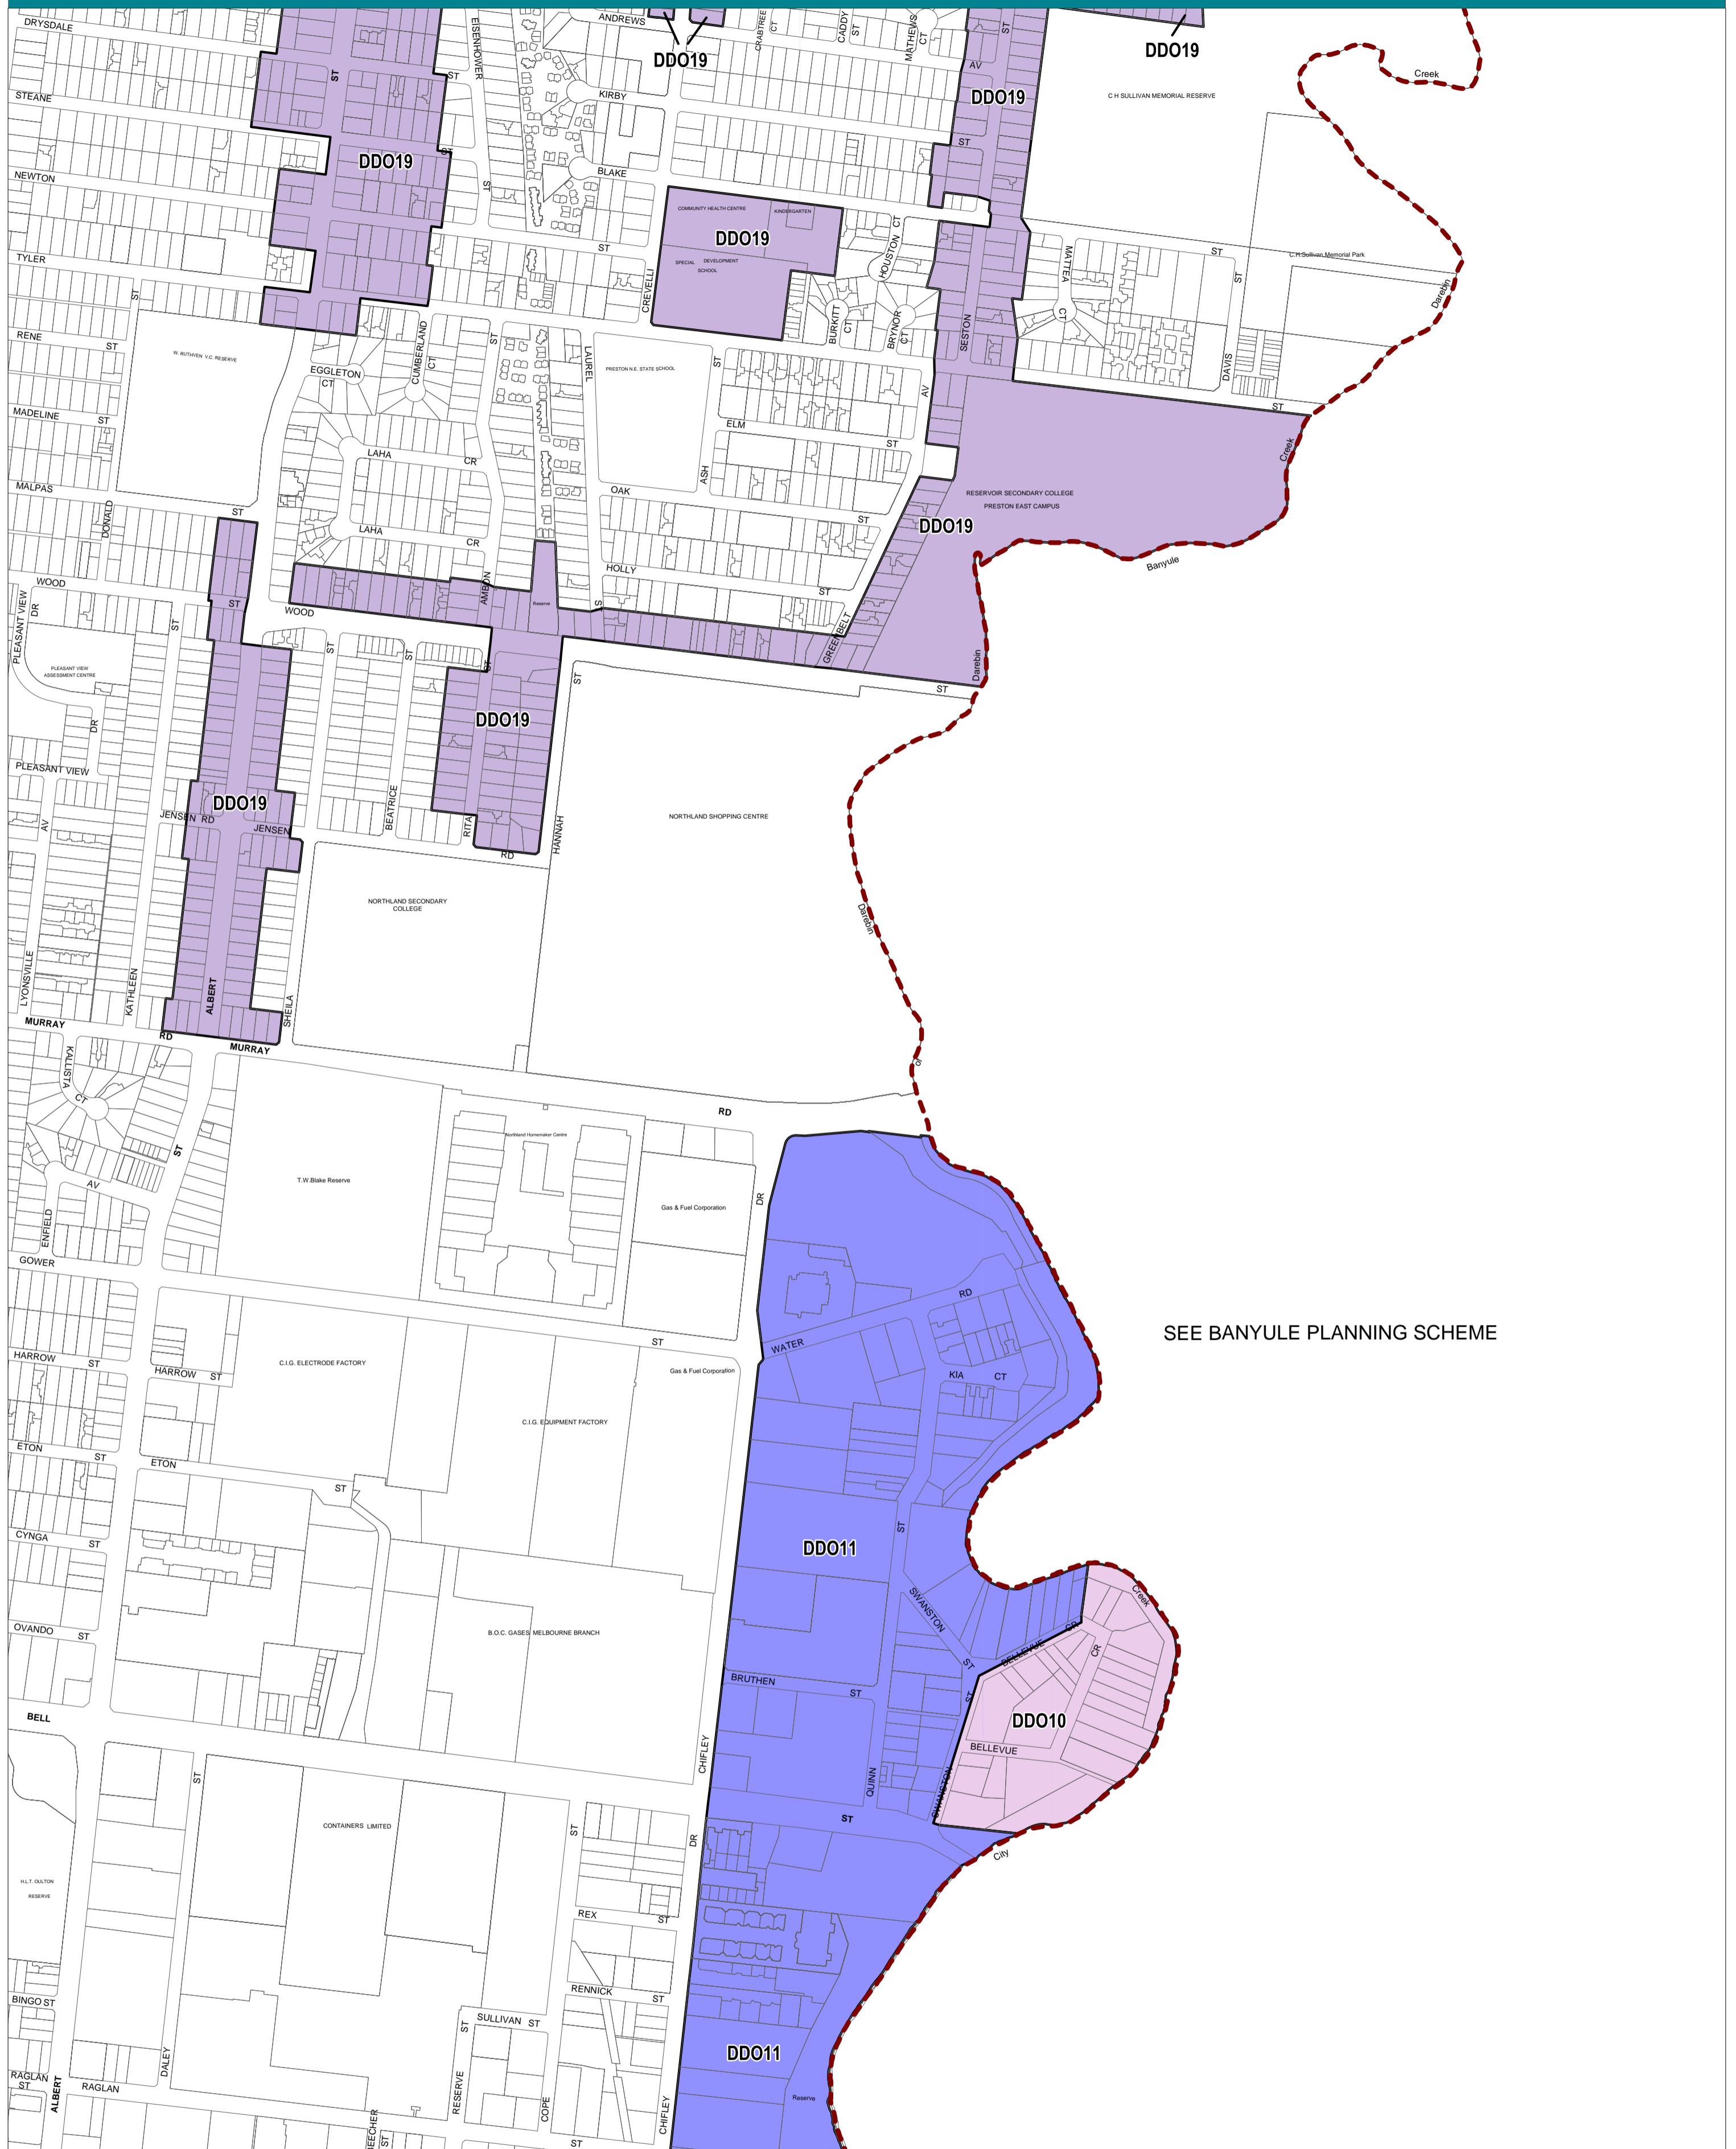

DAREBIN PLANNING SCHEME - LOCAL PROVISION

Overlays

- DDO19 Design And Development Overlay - Schedule 19
- DDO11 Design And Development Overlay - Schedule 11
- DDO10 Design And Development Overlay - Schedule 10

100 0 100 200 300 400 500 m
AUSTRALIAN MAP GRID ZONE 55
PREPARED BY: Planning Mapping Services

INDEX TO ADJOINING METRIC SERIES MAP

2	3	4
6	7	8
10	11	12
13	14	15
16	17	18

Printed: 8/10/2015

AMENDMENT C147