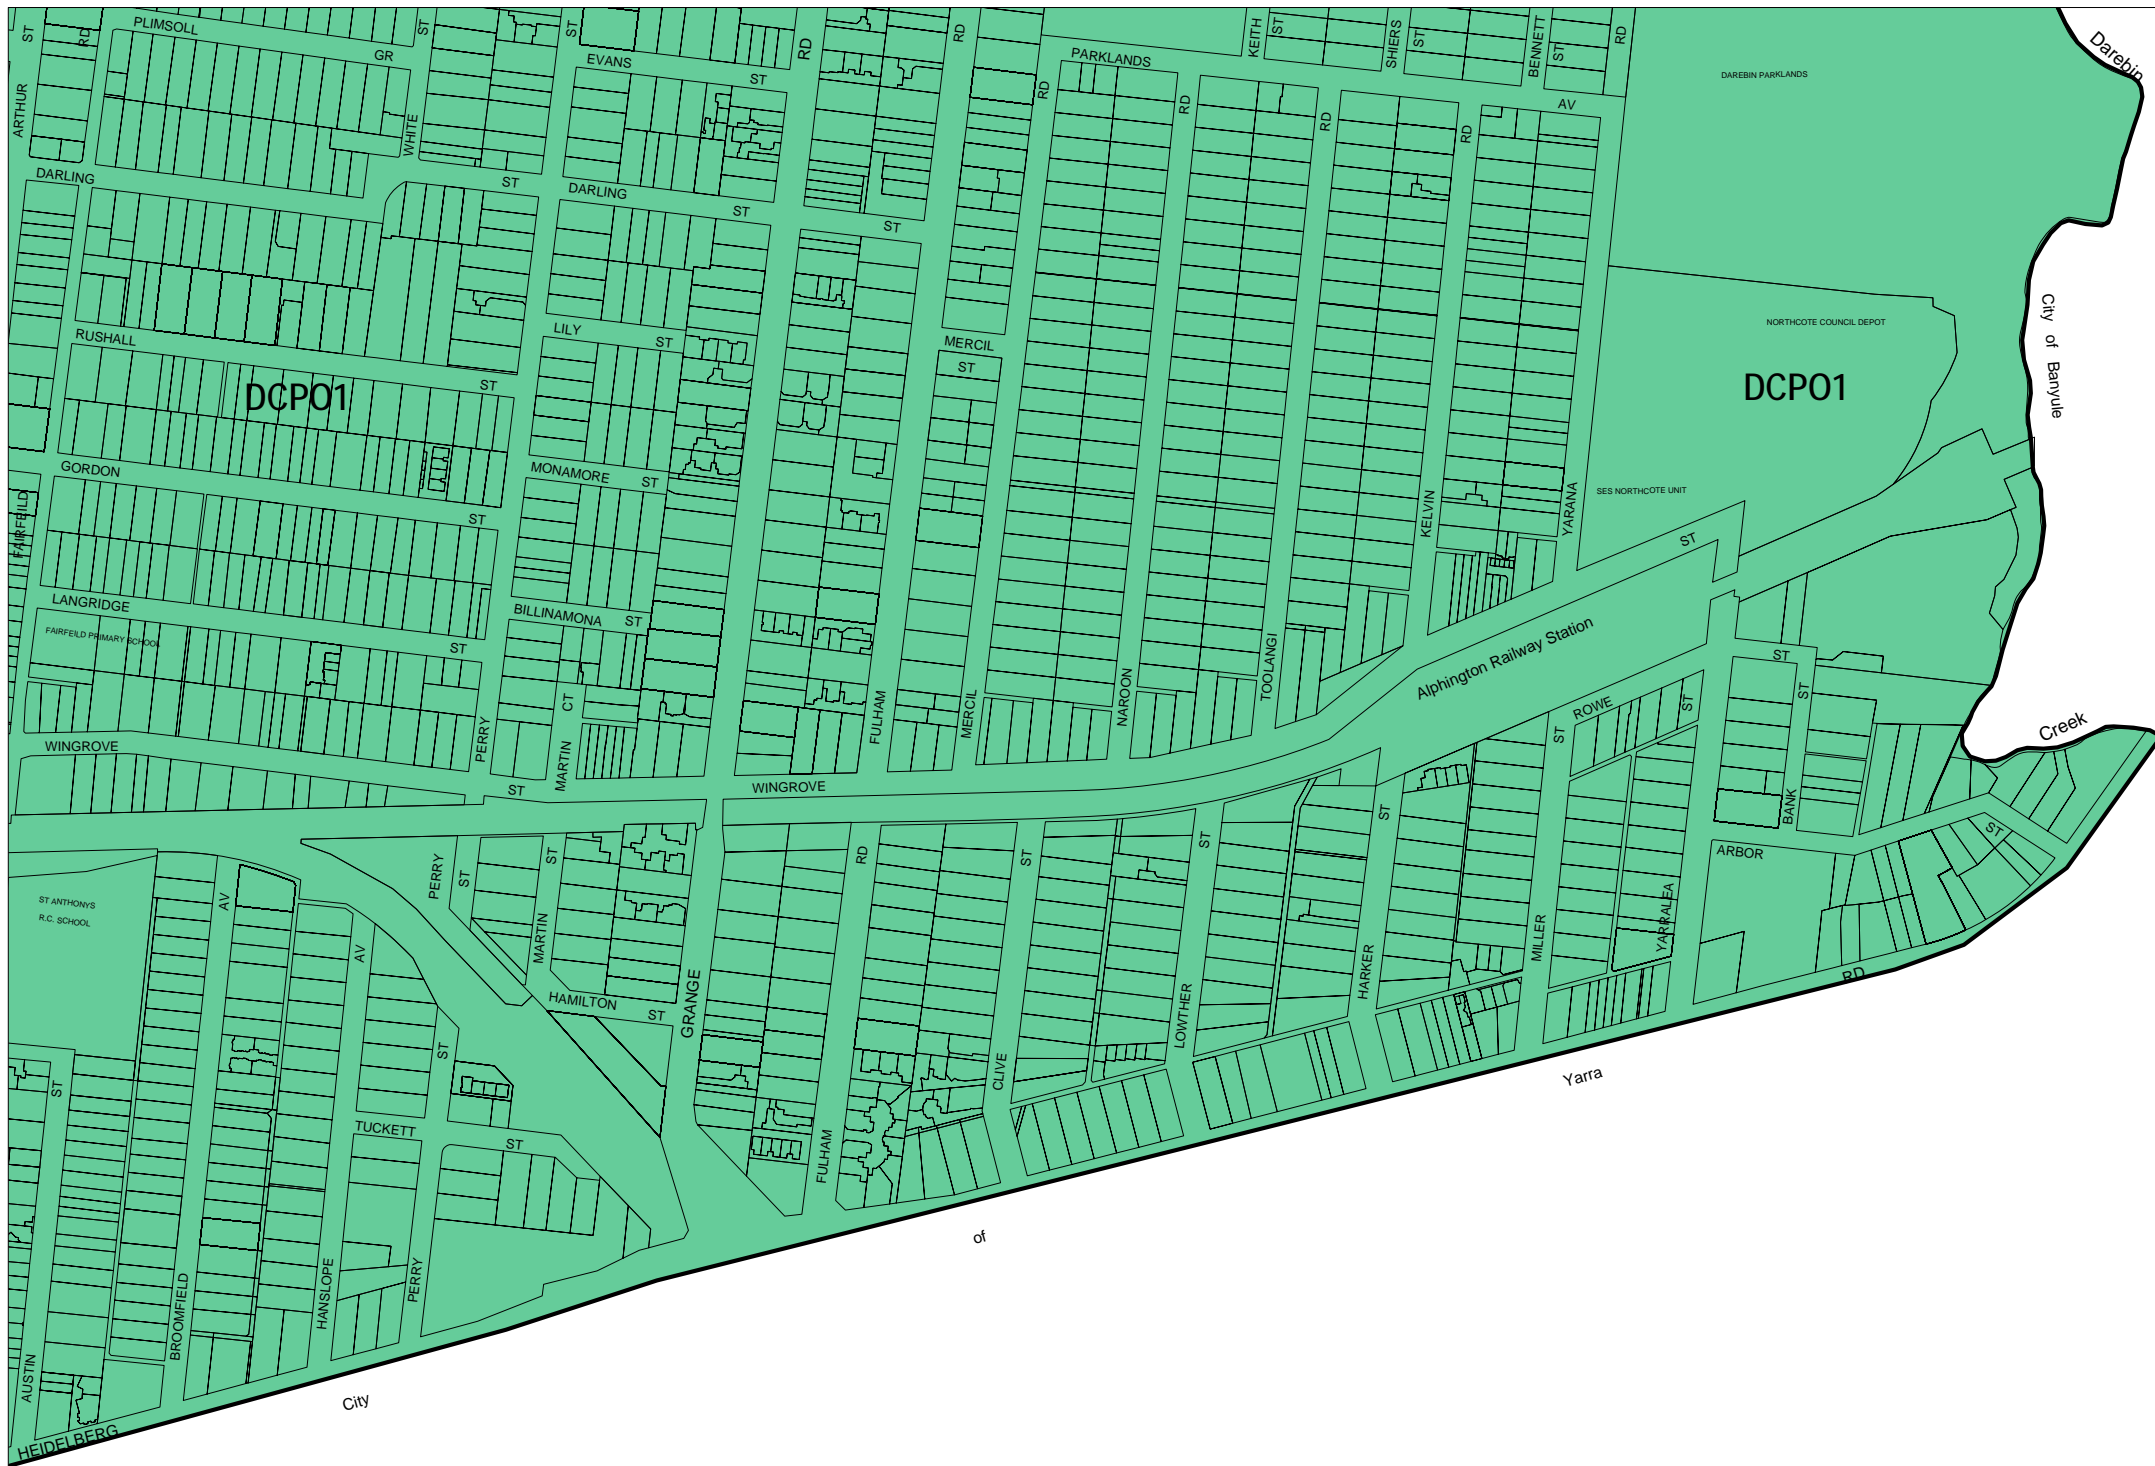

DAREBIN PLANNING SCHEME - LOCAL PROVISION

SEE BANYULE PLANNING SCHEME

SEE YARRA PLANNING SCHEME

SEE BOROONDARA
PLANNING SCHEME

SEE BOROONDARA PLANNING SCHEME

Overlays

- DCP01 Development Contributions Plan Overlay - Schedule 1

AUSTRALIAN MAP GRID ZONE 55

Printed: 26/7/2007

AMENDMENT C50