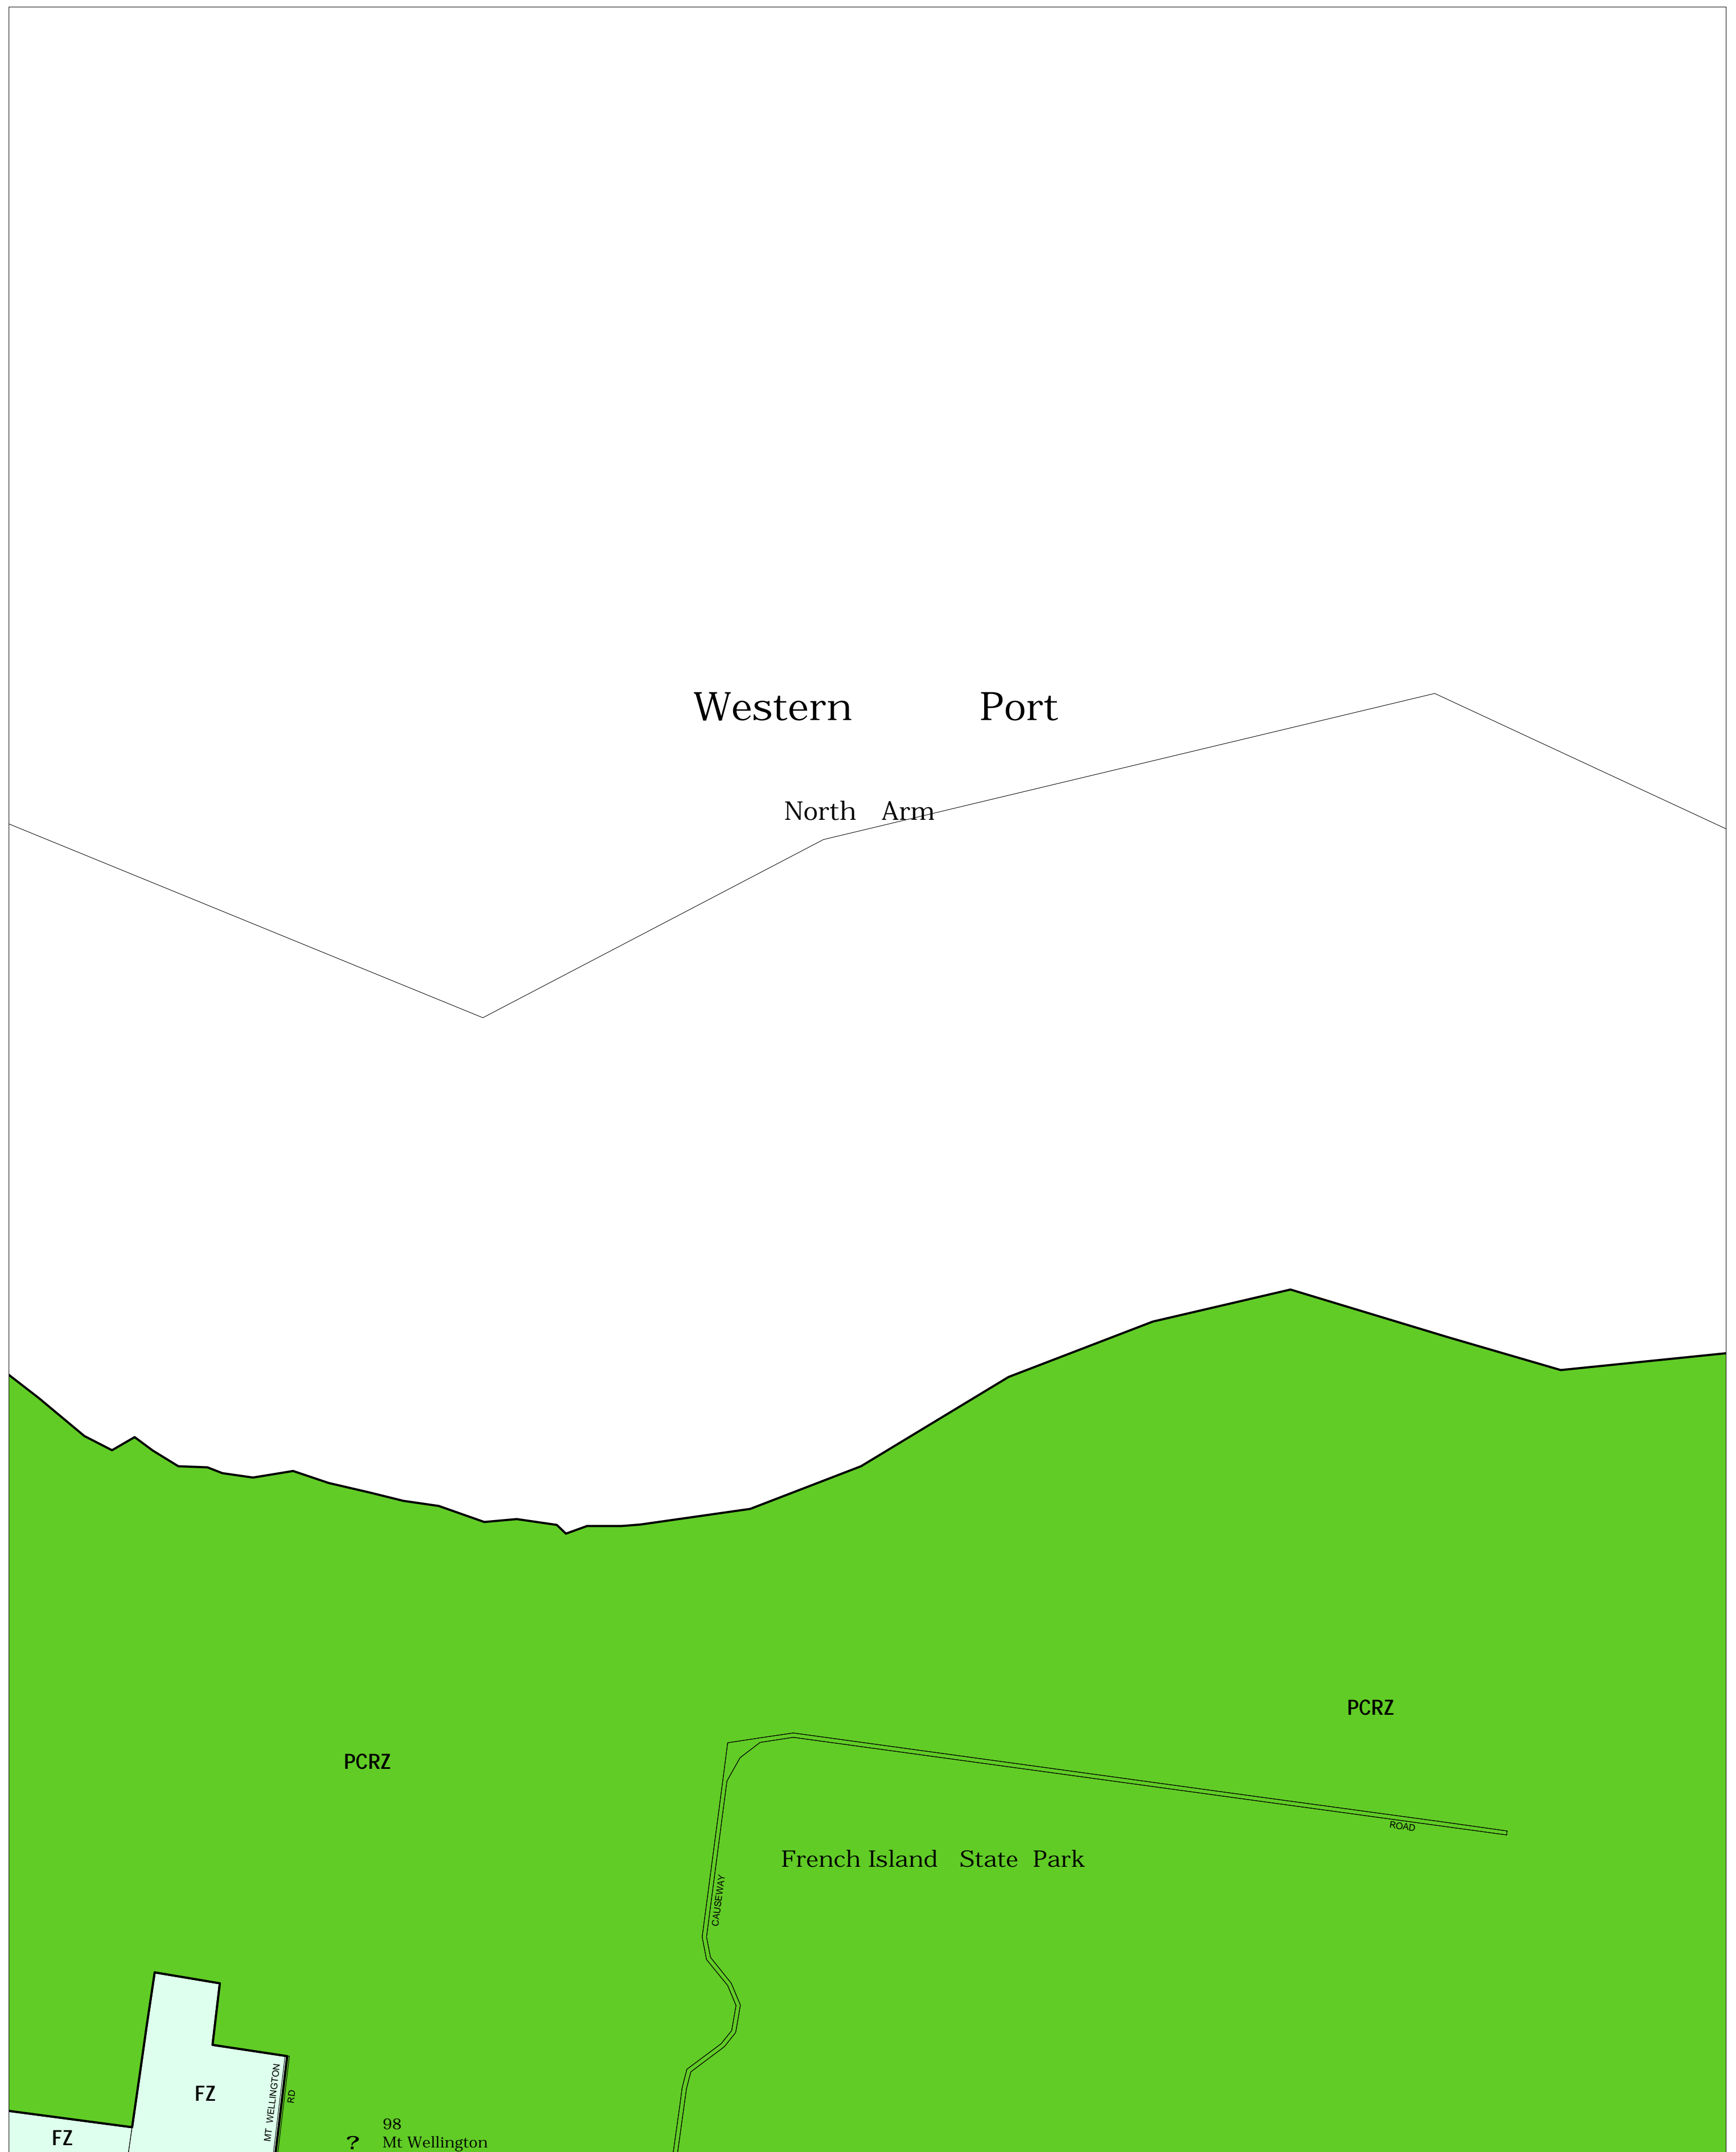

FRENCH ISLAND & SANDSTONE ISLAND PLANNING SCHEME - LOCAL PROVISION

Public Land	
	Public Conservation And Resource Zone
Rural	
	Farming Zone

AUSTRALIAN MAP GRID ZONE 55

THIS MAP INCORPORATES APPROVED ZONES AS AT: 08/12/05 AMENDMENT C1

Printed: 10/5/2006