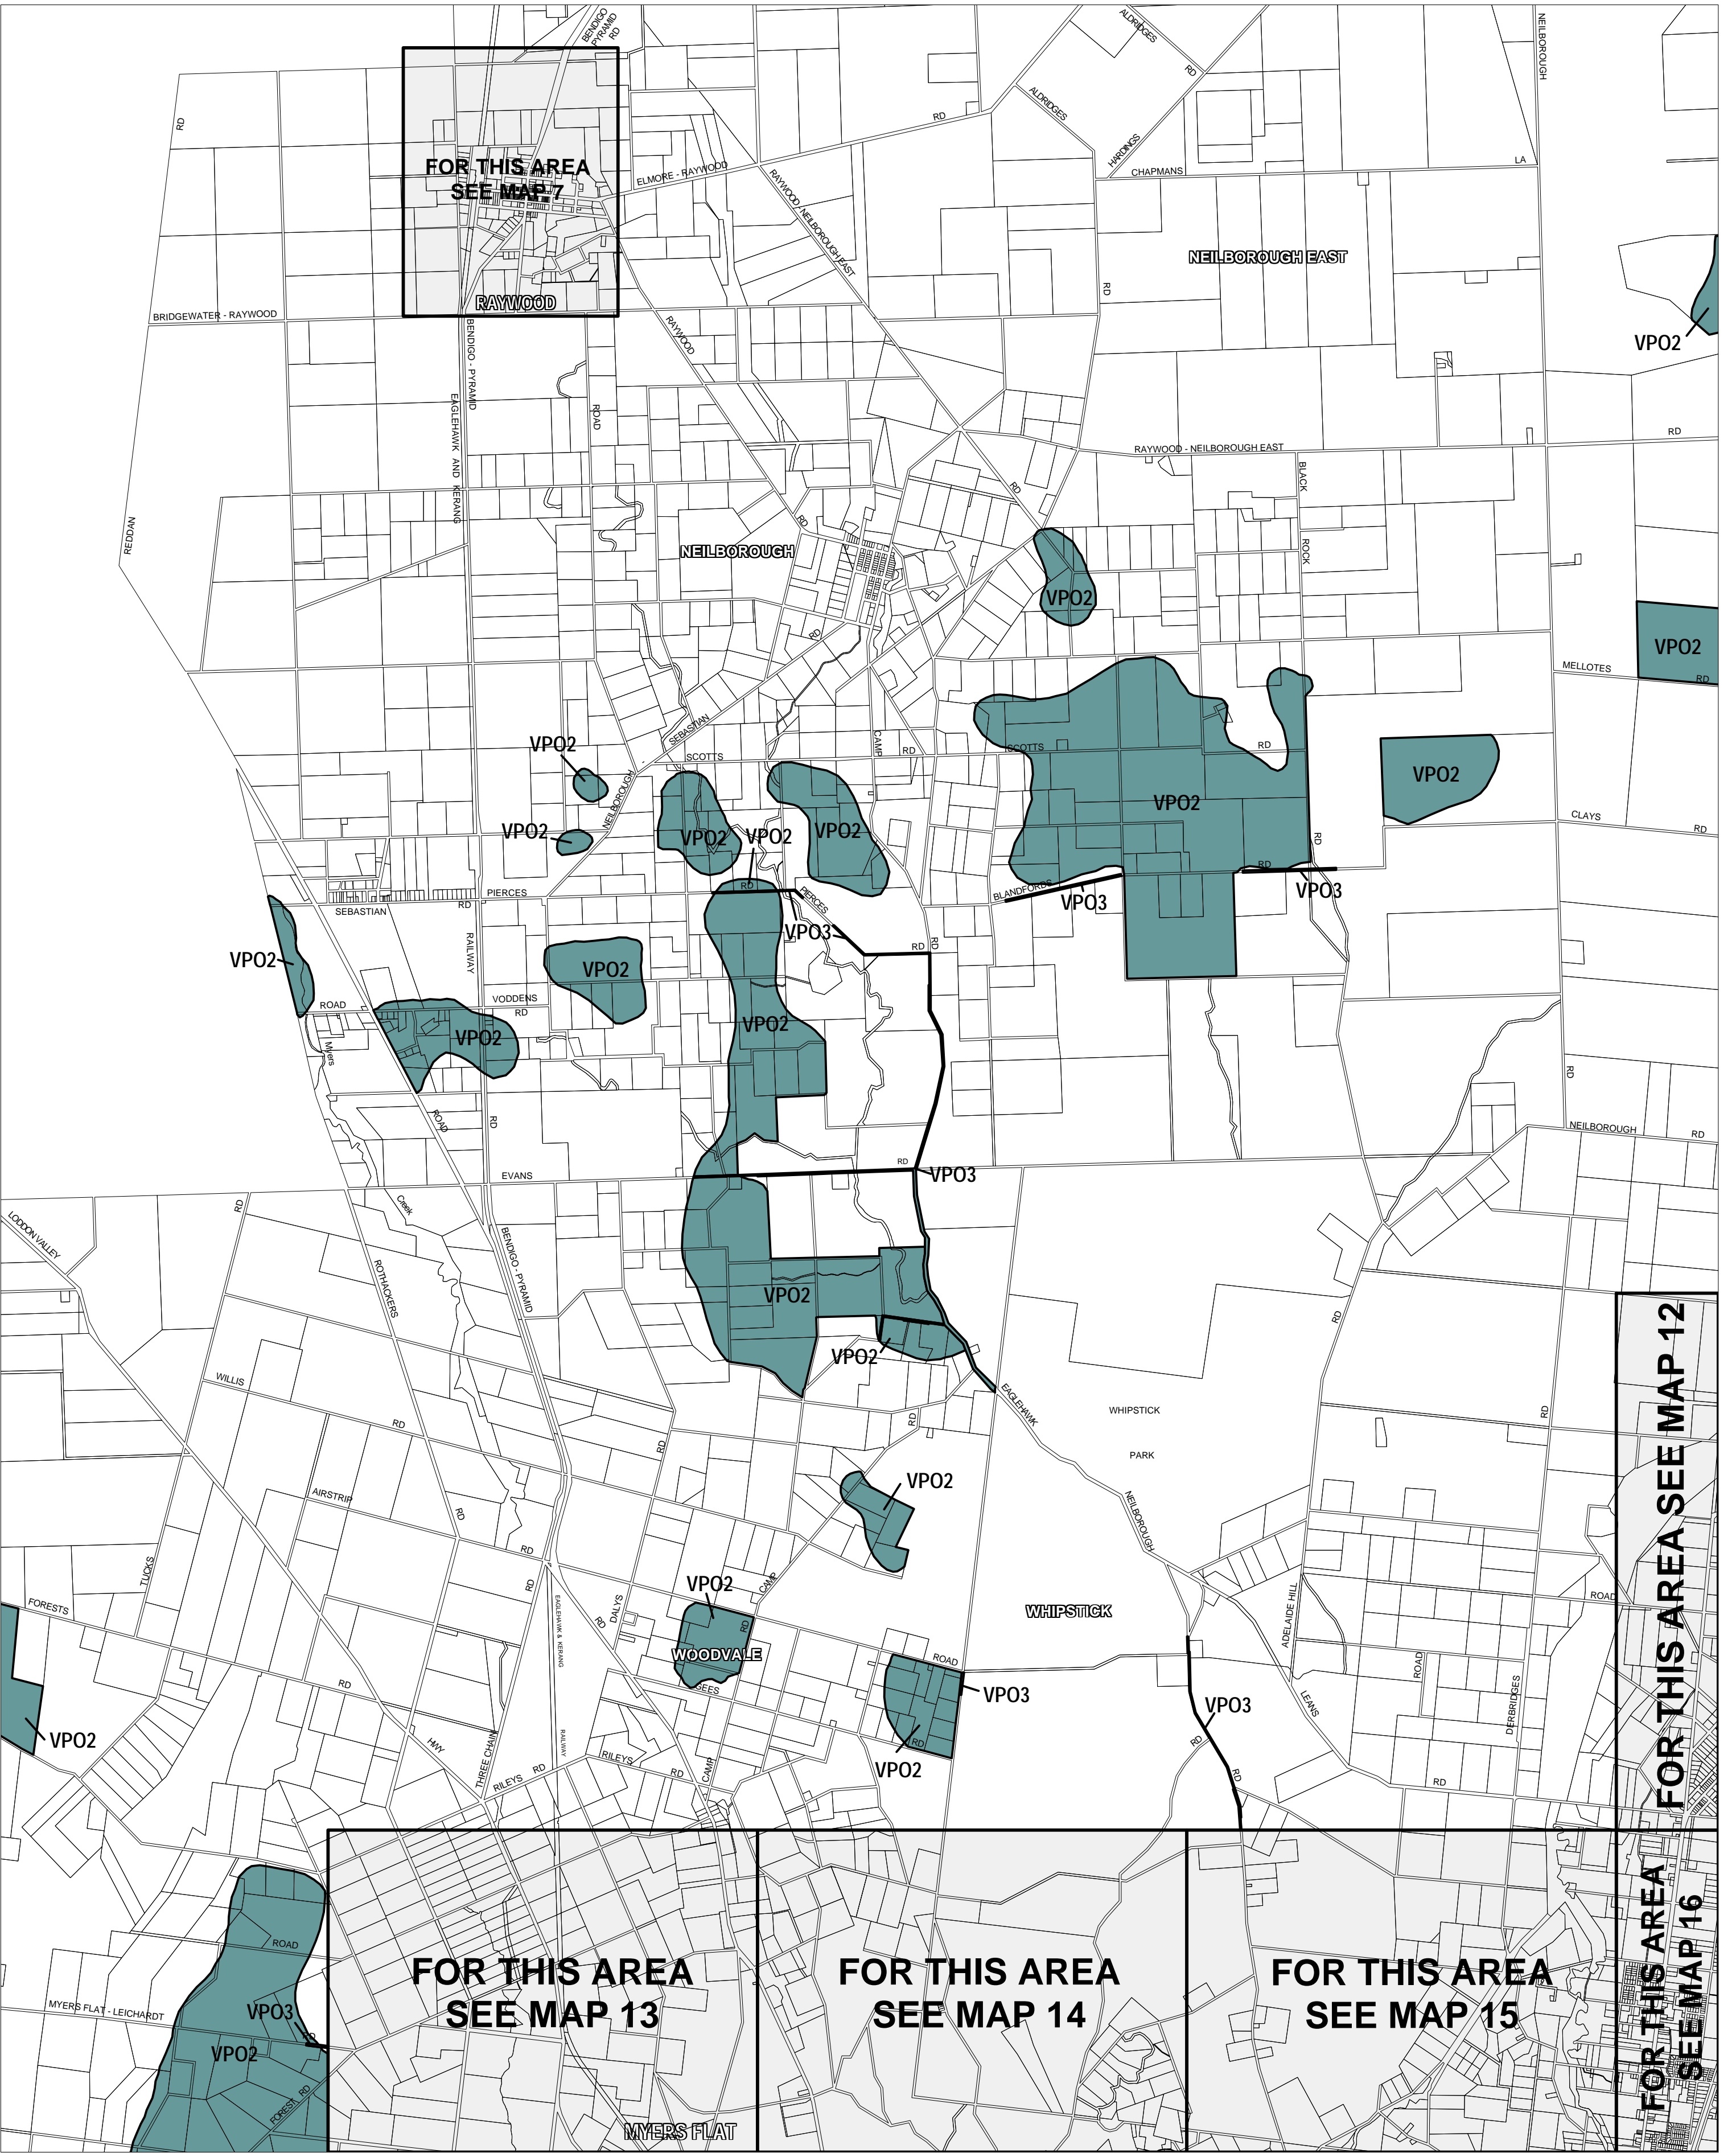

GREATER BENDIGO PLANNING SCHEME - LOCAL PROVISION

Overlays

- VPO2 Vegetation Protection Overlay - Schedule 2
- VPO3 Vegetation Protection Overlay - Schedule 3

Printed: 25/6/2007