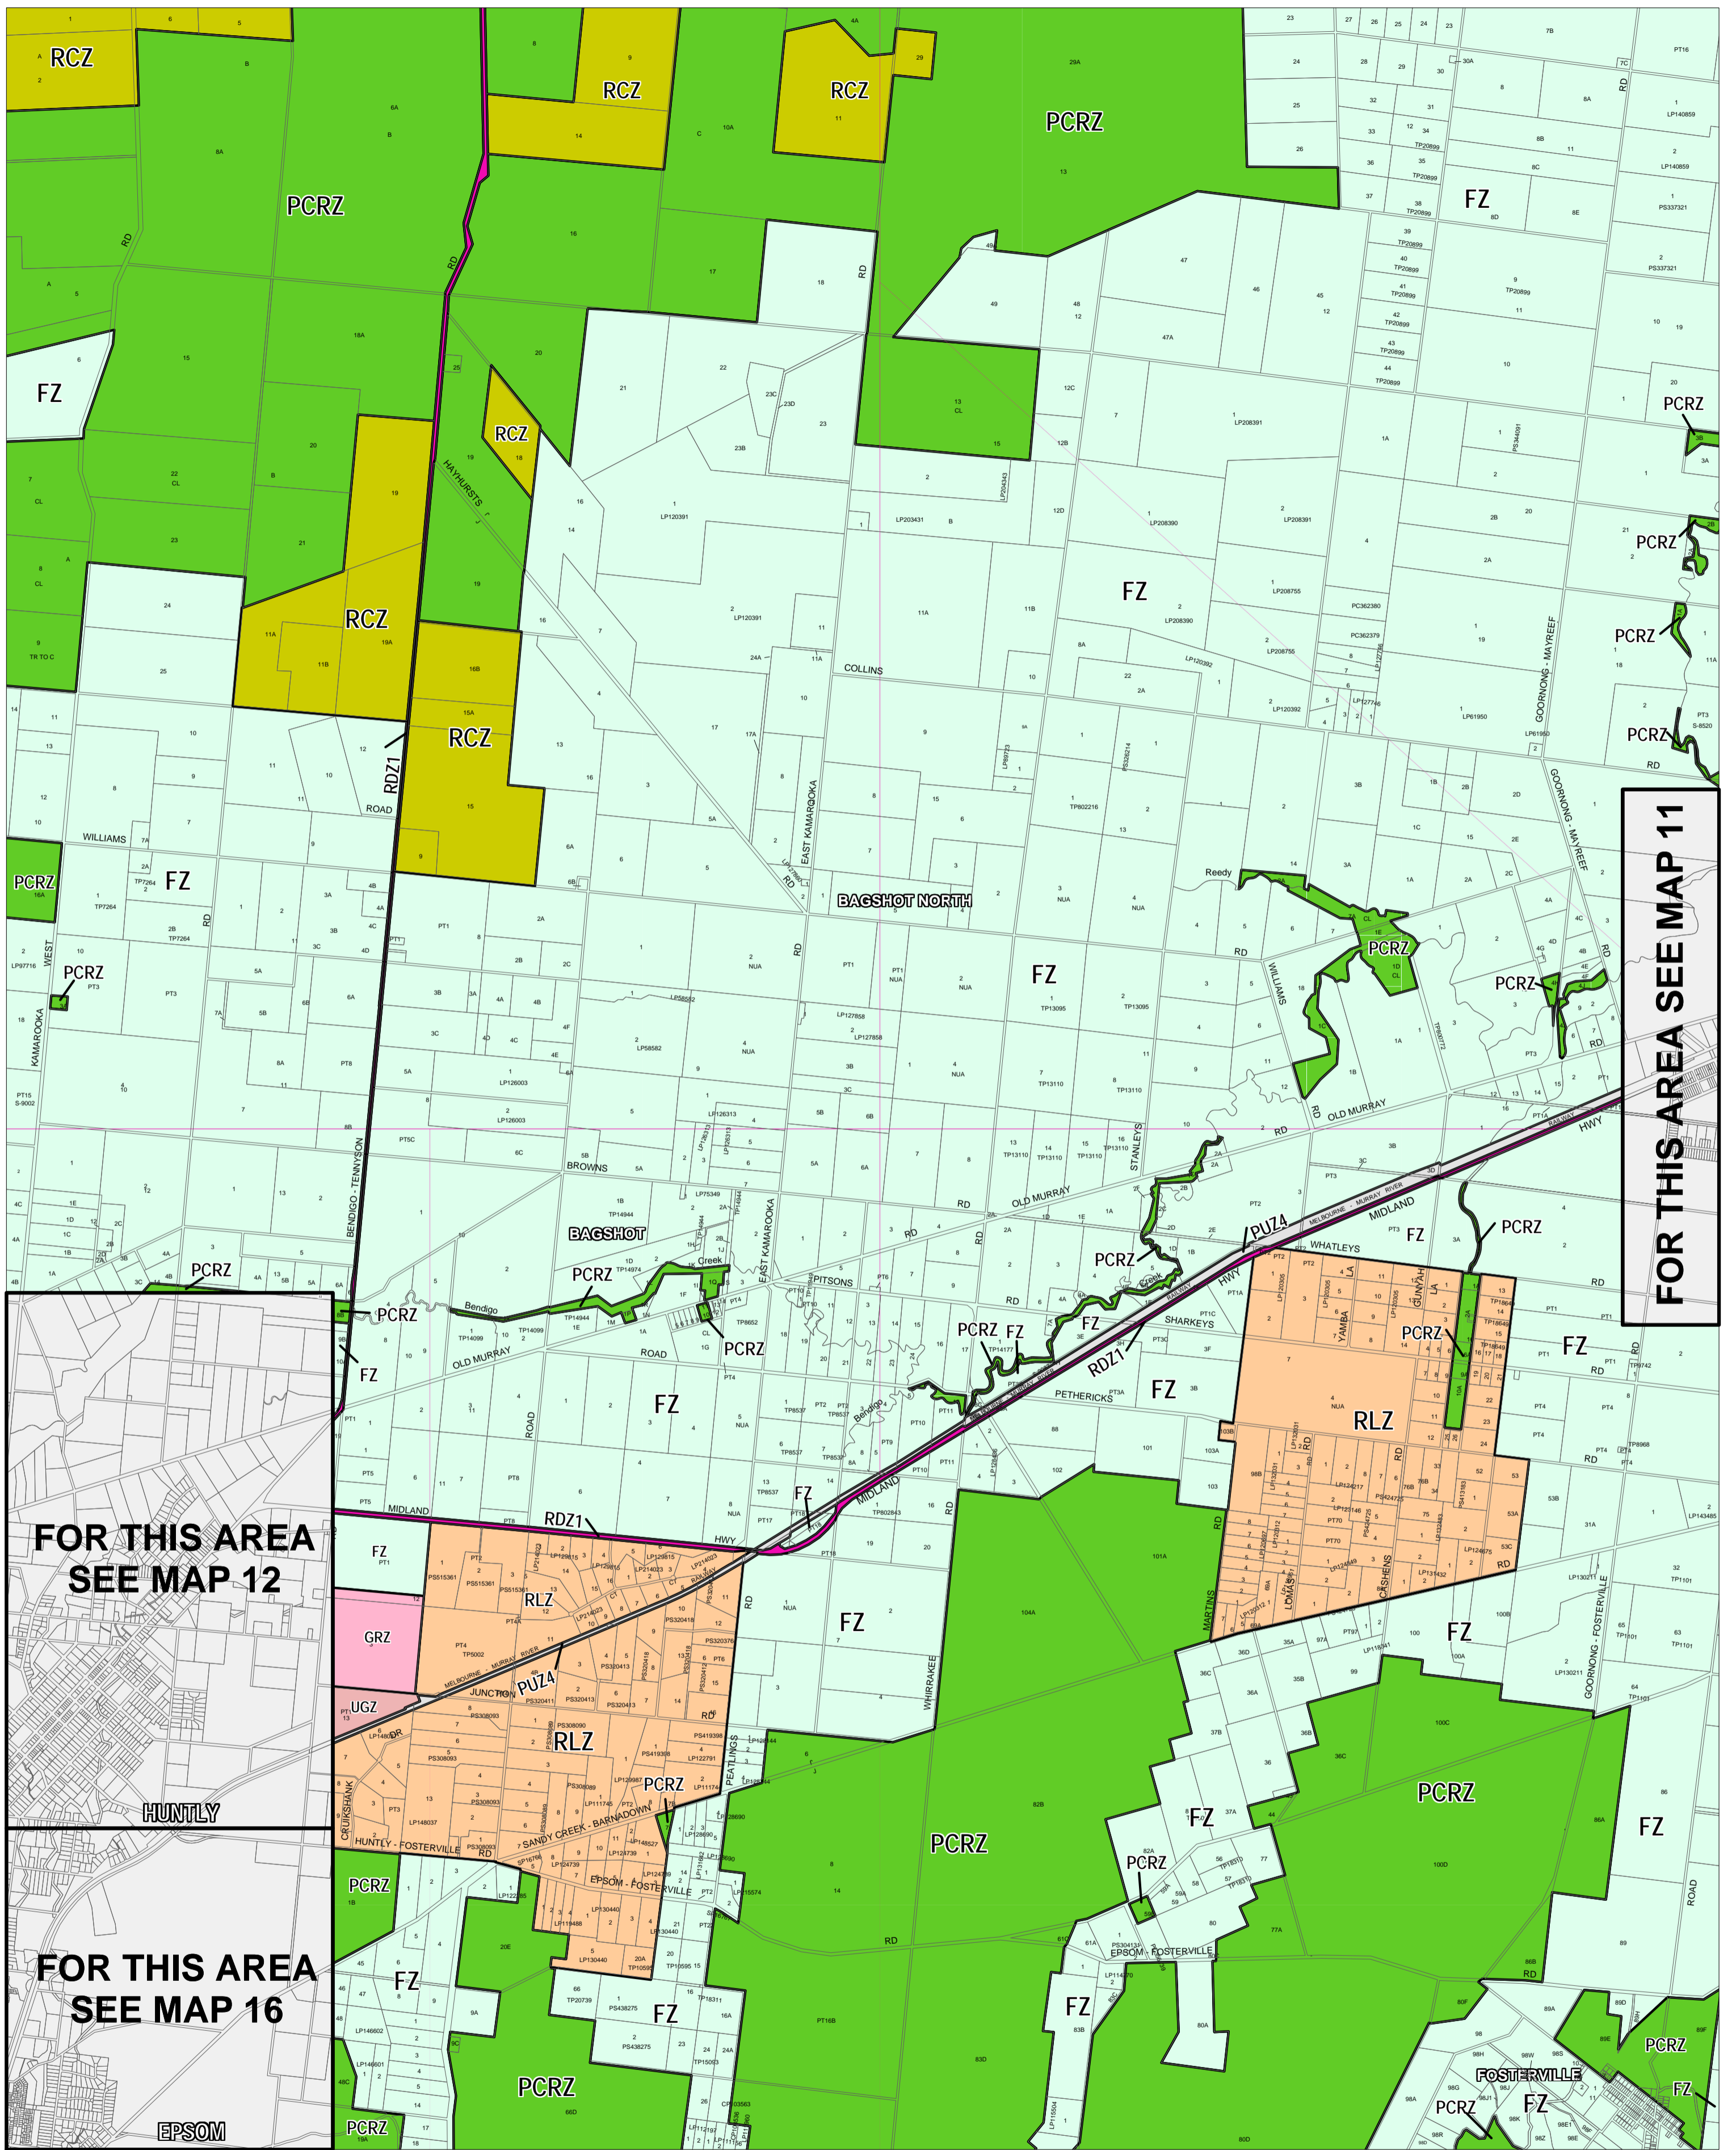

GREATER BENDIGO PLANNING SCHEME - LOCAL PROVISION

FOR THIS AREA SEE MAP 11

FOR THIS AREA SEE MAP 12

FOR THIS AREA SEE MAP 16

Public Land	Special Purpose
PCRZ Public Conservation And Resource Zone	UGZ Urban Growth Zone
PUZA Public Use Zone - Transport	
RDZ1 Road Zone - Category 1	
Residential	
GRZ General Residential Zone	
Rural	
FZ Farming Zone	
RCZ Rural Conservation Zone	
RLZ Rural Living Zone	

Printed: 17/1/2014

AMENDMENT C205

ZONES

MAP No 9