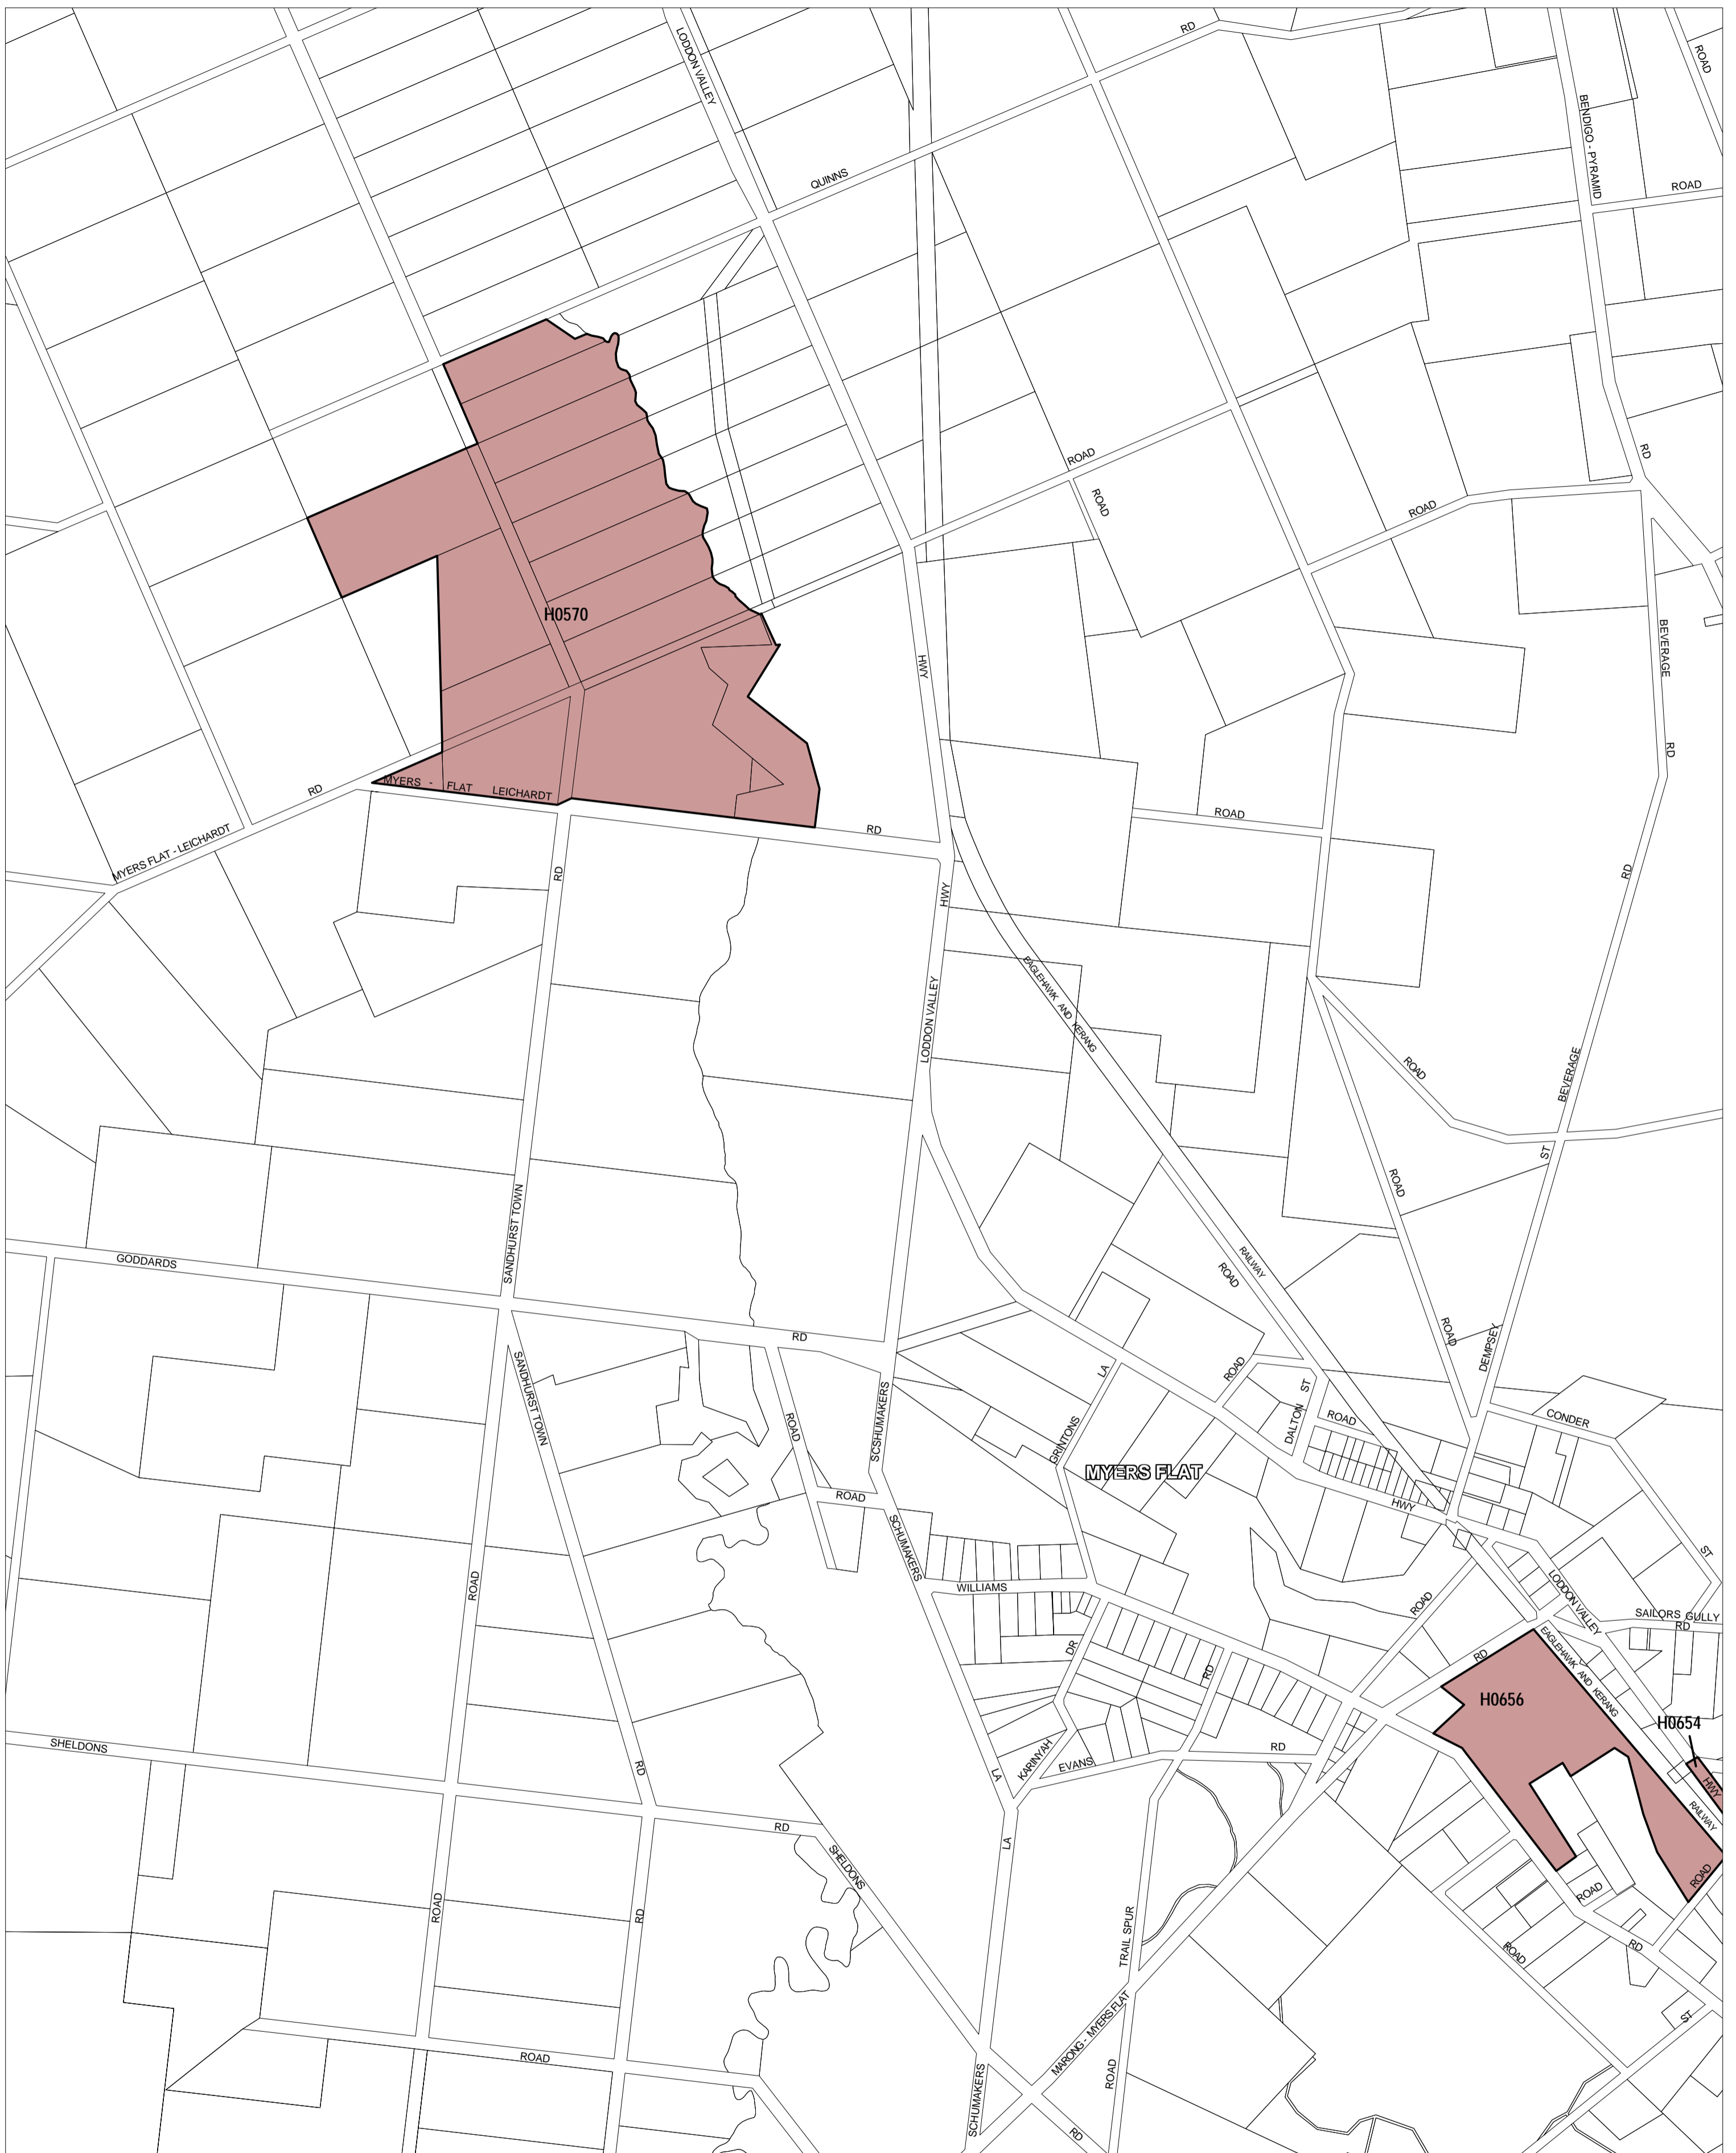

GREATER BENDIGO PLANNING SCHEME - LOCAL PROVISION

Overlays

HO Heritage Overlay

AUSTRALIAN MAP GRID ZONE 55

INDEX TO ADJOINING METRIC SERIES MAP

Printed: 25/6/2007