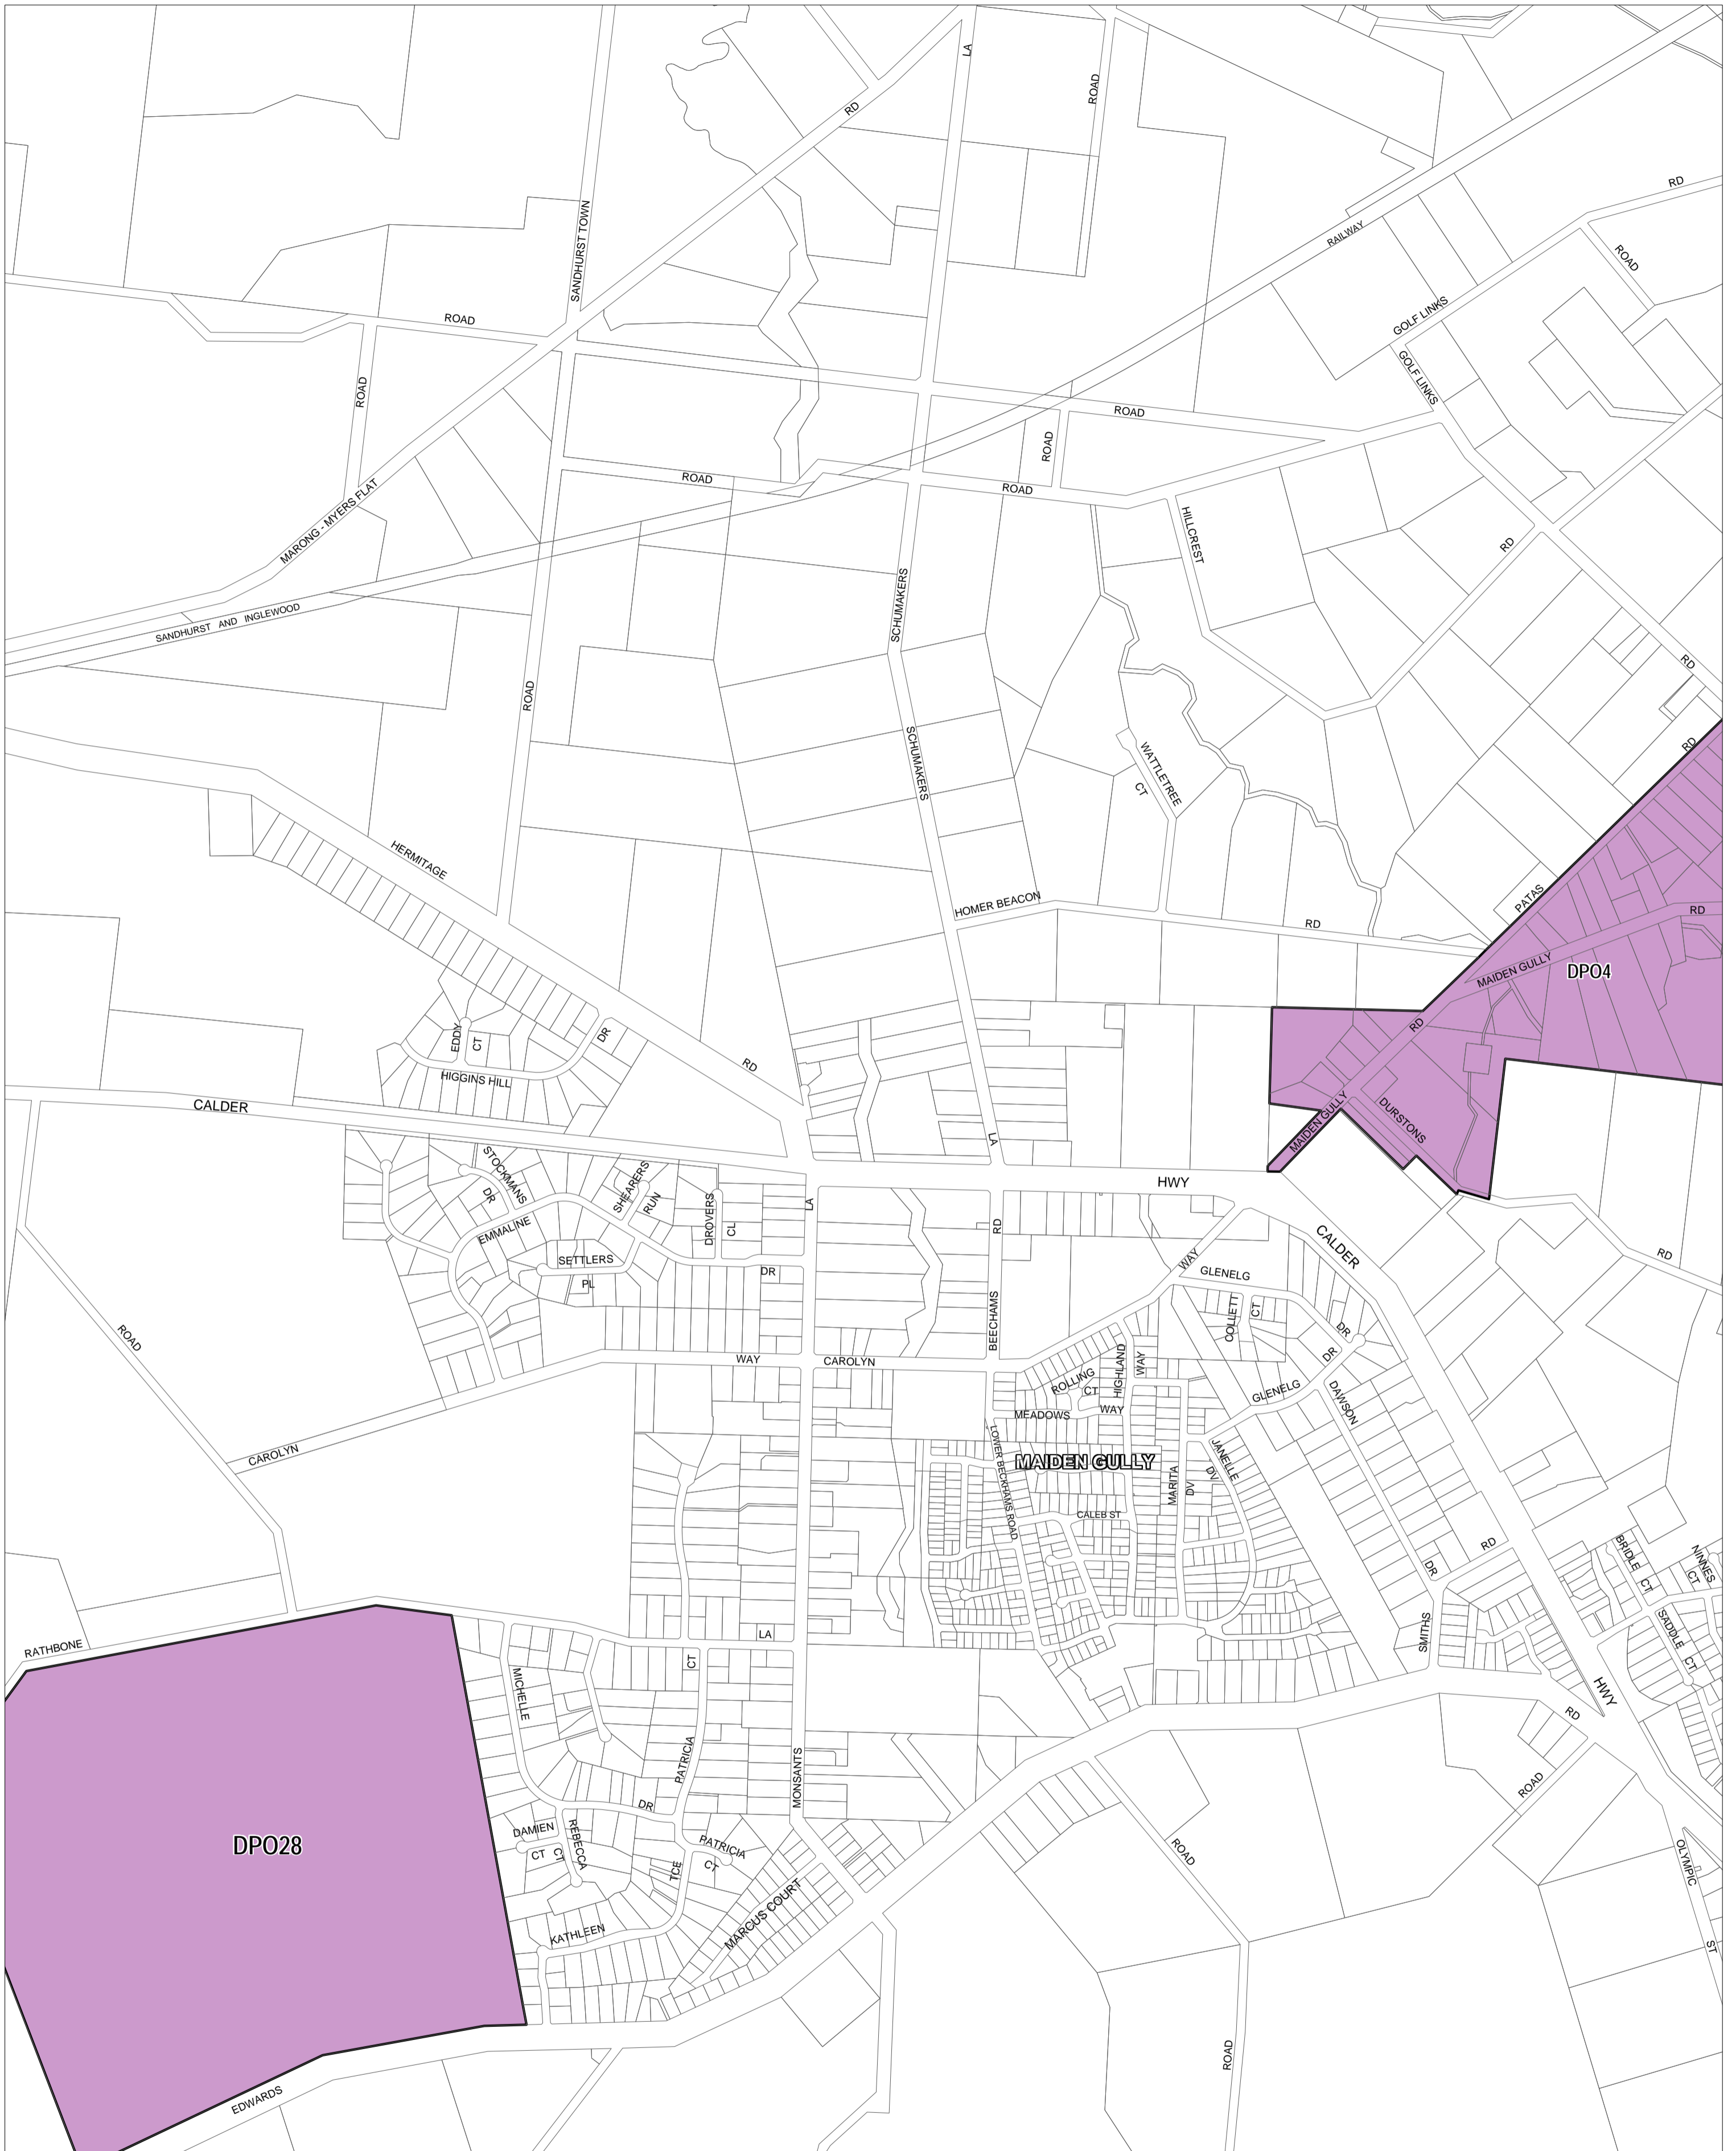

GREATER BENDIGO PLANNING SCHEME - LOCAL PROVISION

Overlays

- Development Plan Overlay - Schedule 28
- Development Plan Overlay - Schedule 4

Printed: 19/9/2014

AMENDMENT C190