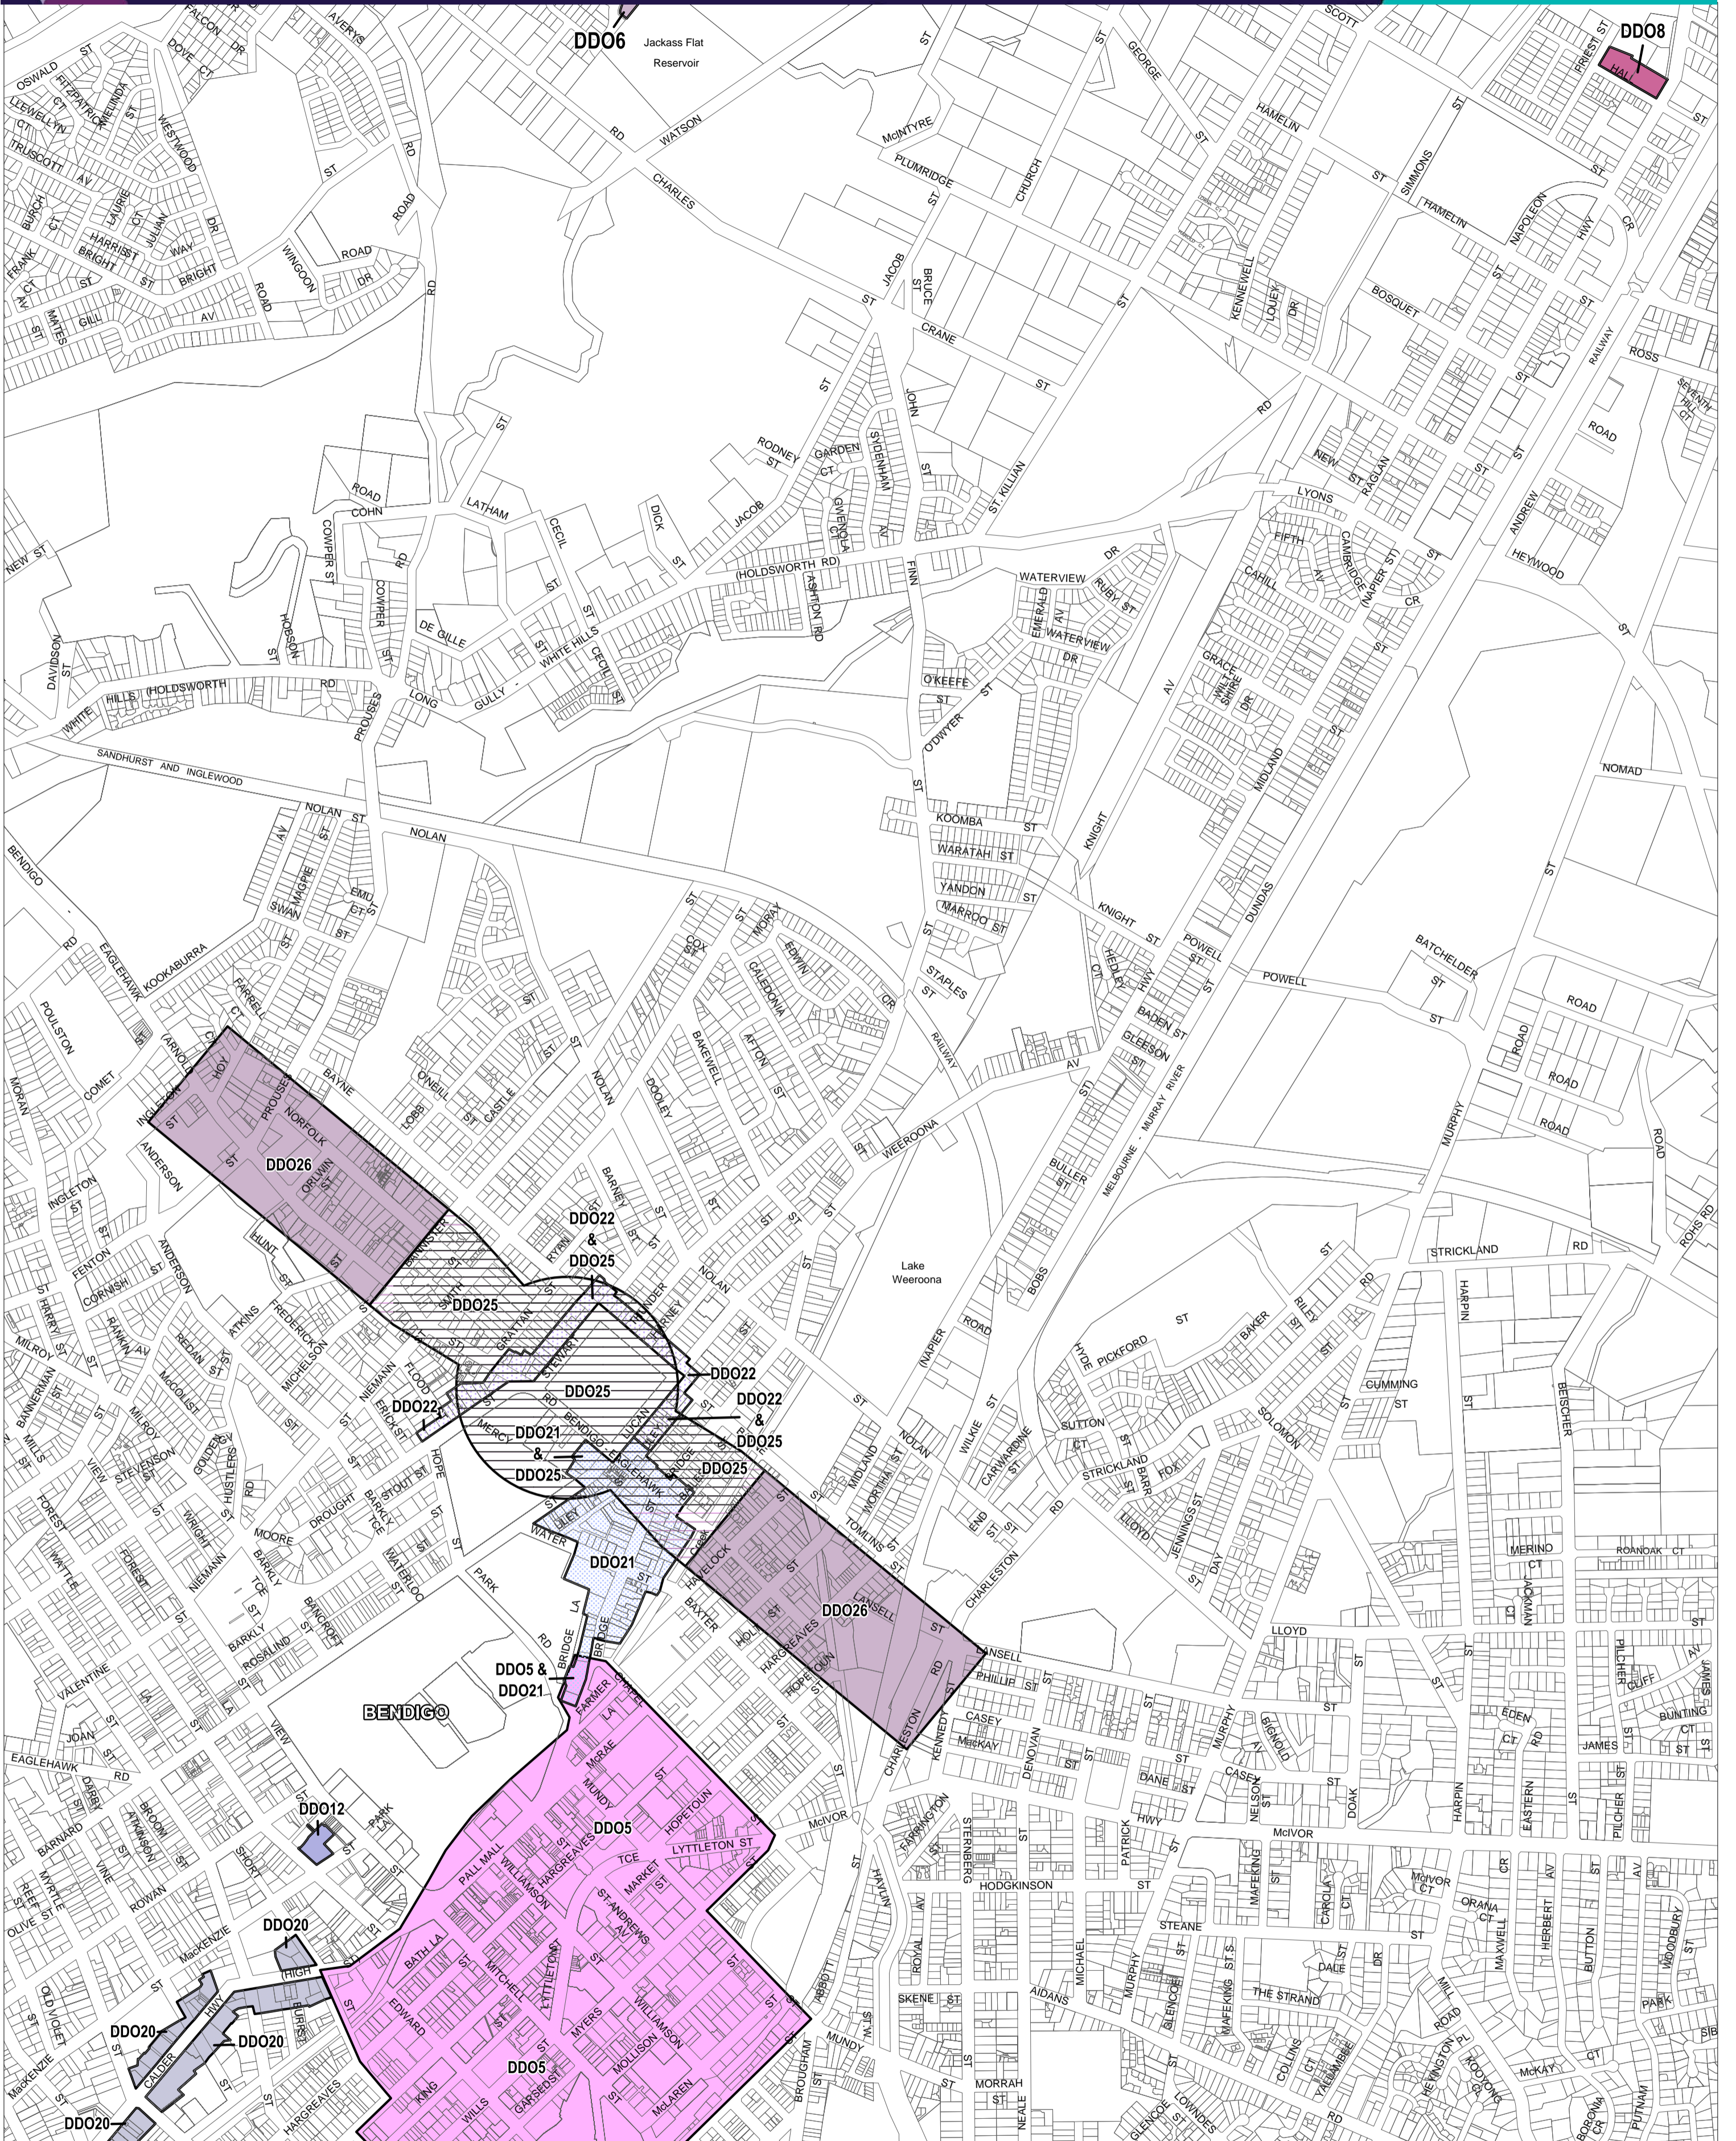

GREATER BENDIGO PLANNING SCHEME - LOCAL PROVISION

Overlays	DDO05	DDO06	DDO08
DDO012	Design And Development Overlay - Schedule 5	Design And Development Overlay - Schedule 6	Design And Development Overlay - Schedule 8
DDO020	Design And Development Overlay - Schedule 12	Design And Development Overlay - Schedule 20	Design And Development Overlay - Schedule 26
DDO021	Design And Development Overlay - Schedule 21		
DDO022	Design And Development Overlay - Schedule 22		
DDO025	Design And Development Overlay - Schedule 25		
DDO026	Design And Development Overlay - Schedule 26		

Municipal Boundary (if shown)

500 0 500 m

AUSTRALIAN MAP GRID ZONE 55

PREPARED BY: Planning Mapping Services

Printed: 17/11/2017

AMENDMENT GC49

Environment, Land, Water and Planning