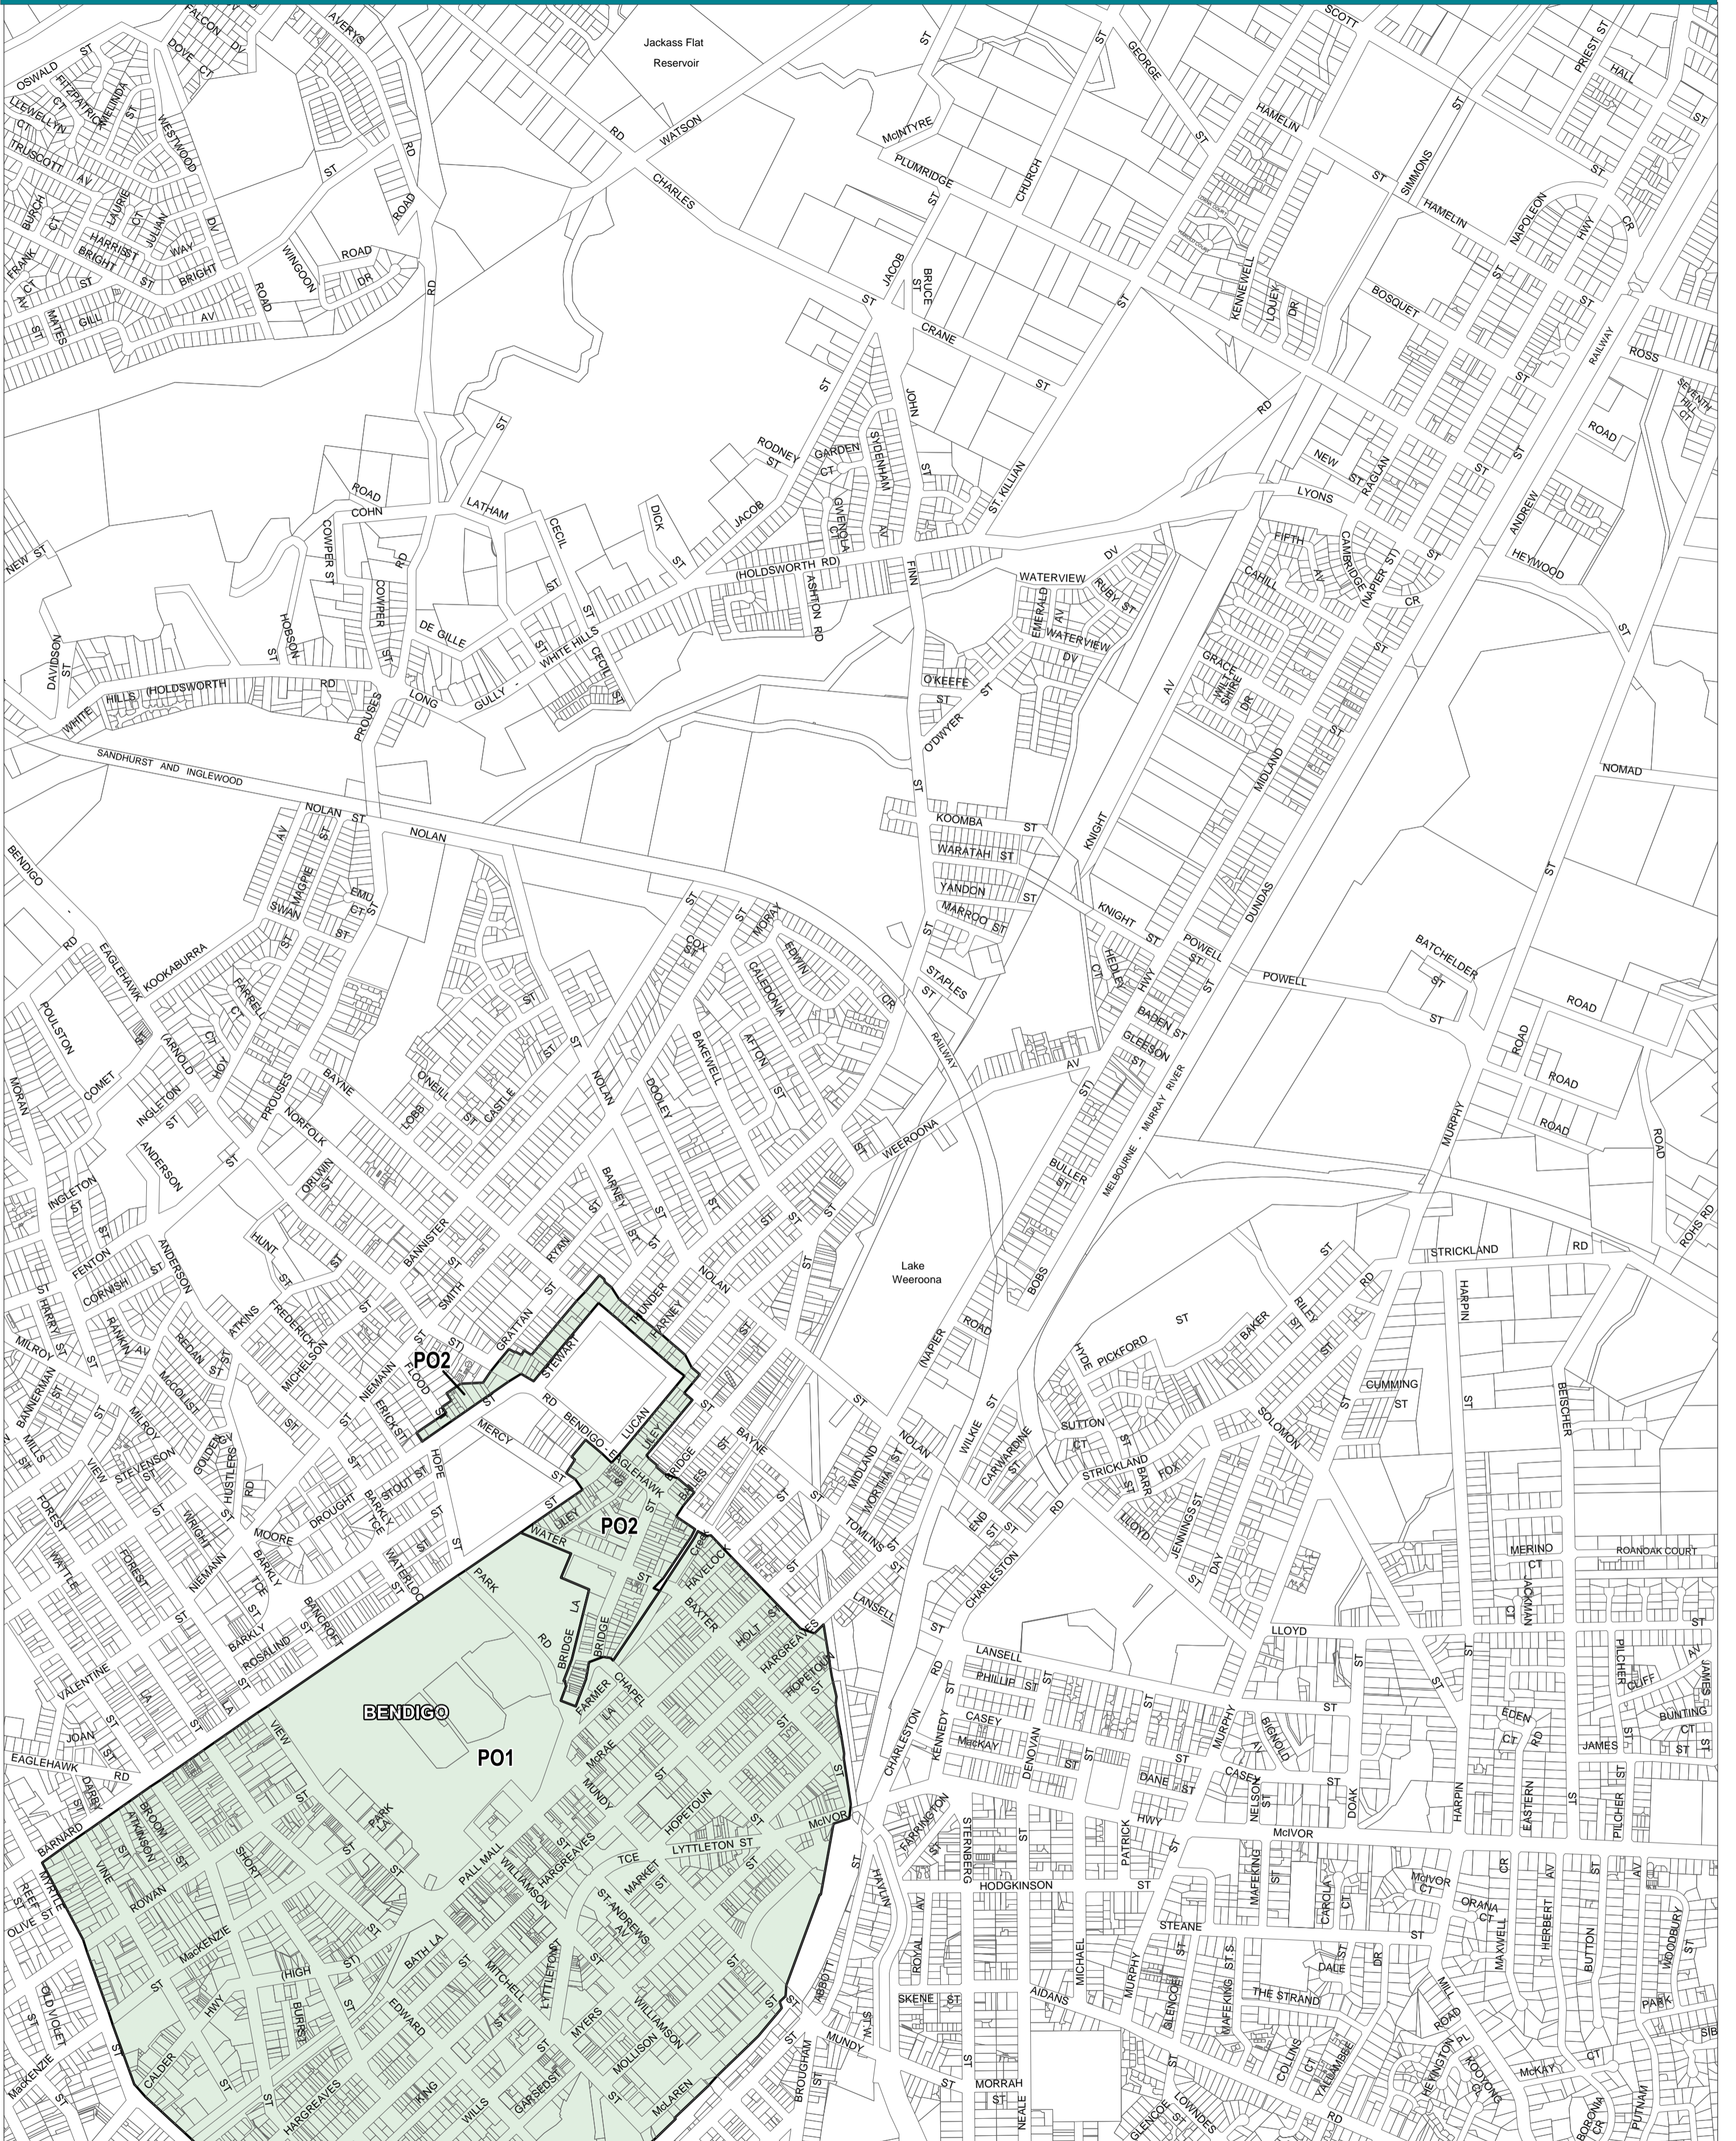

GREATER BENDIGO PLANNING SCHEME - LOCAL PROVISION

1. **Overlays**
2. PO1 Parking Overlay - Precinct 1
   - PO2 Parking Overlay - Precinct 2

AUSTRALIAN MAP GRID ZONE 55

PREPARED BY: Planning Mapping Services

Environment, Land, Water and Planning

Printed: 31/3/2016

AMENDMENT C216