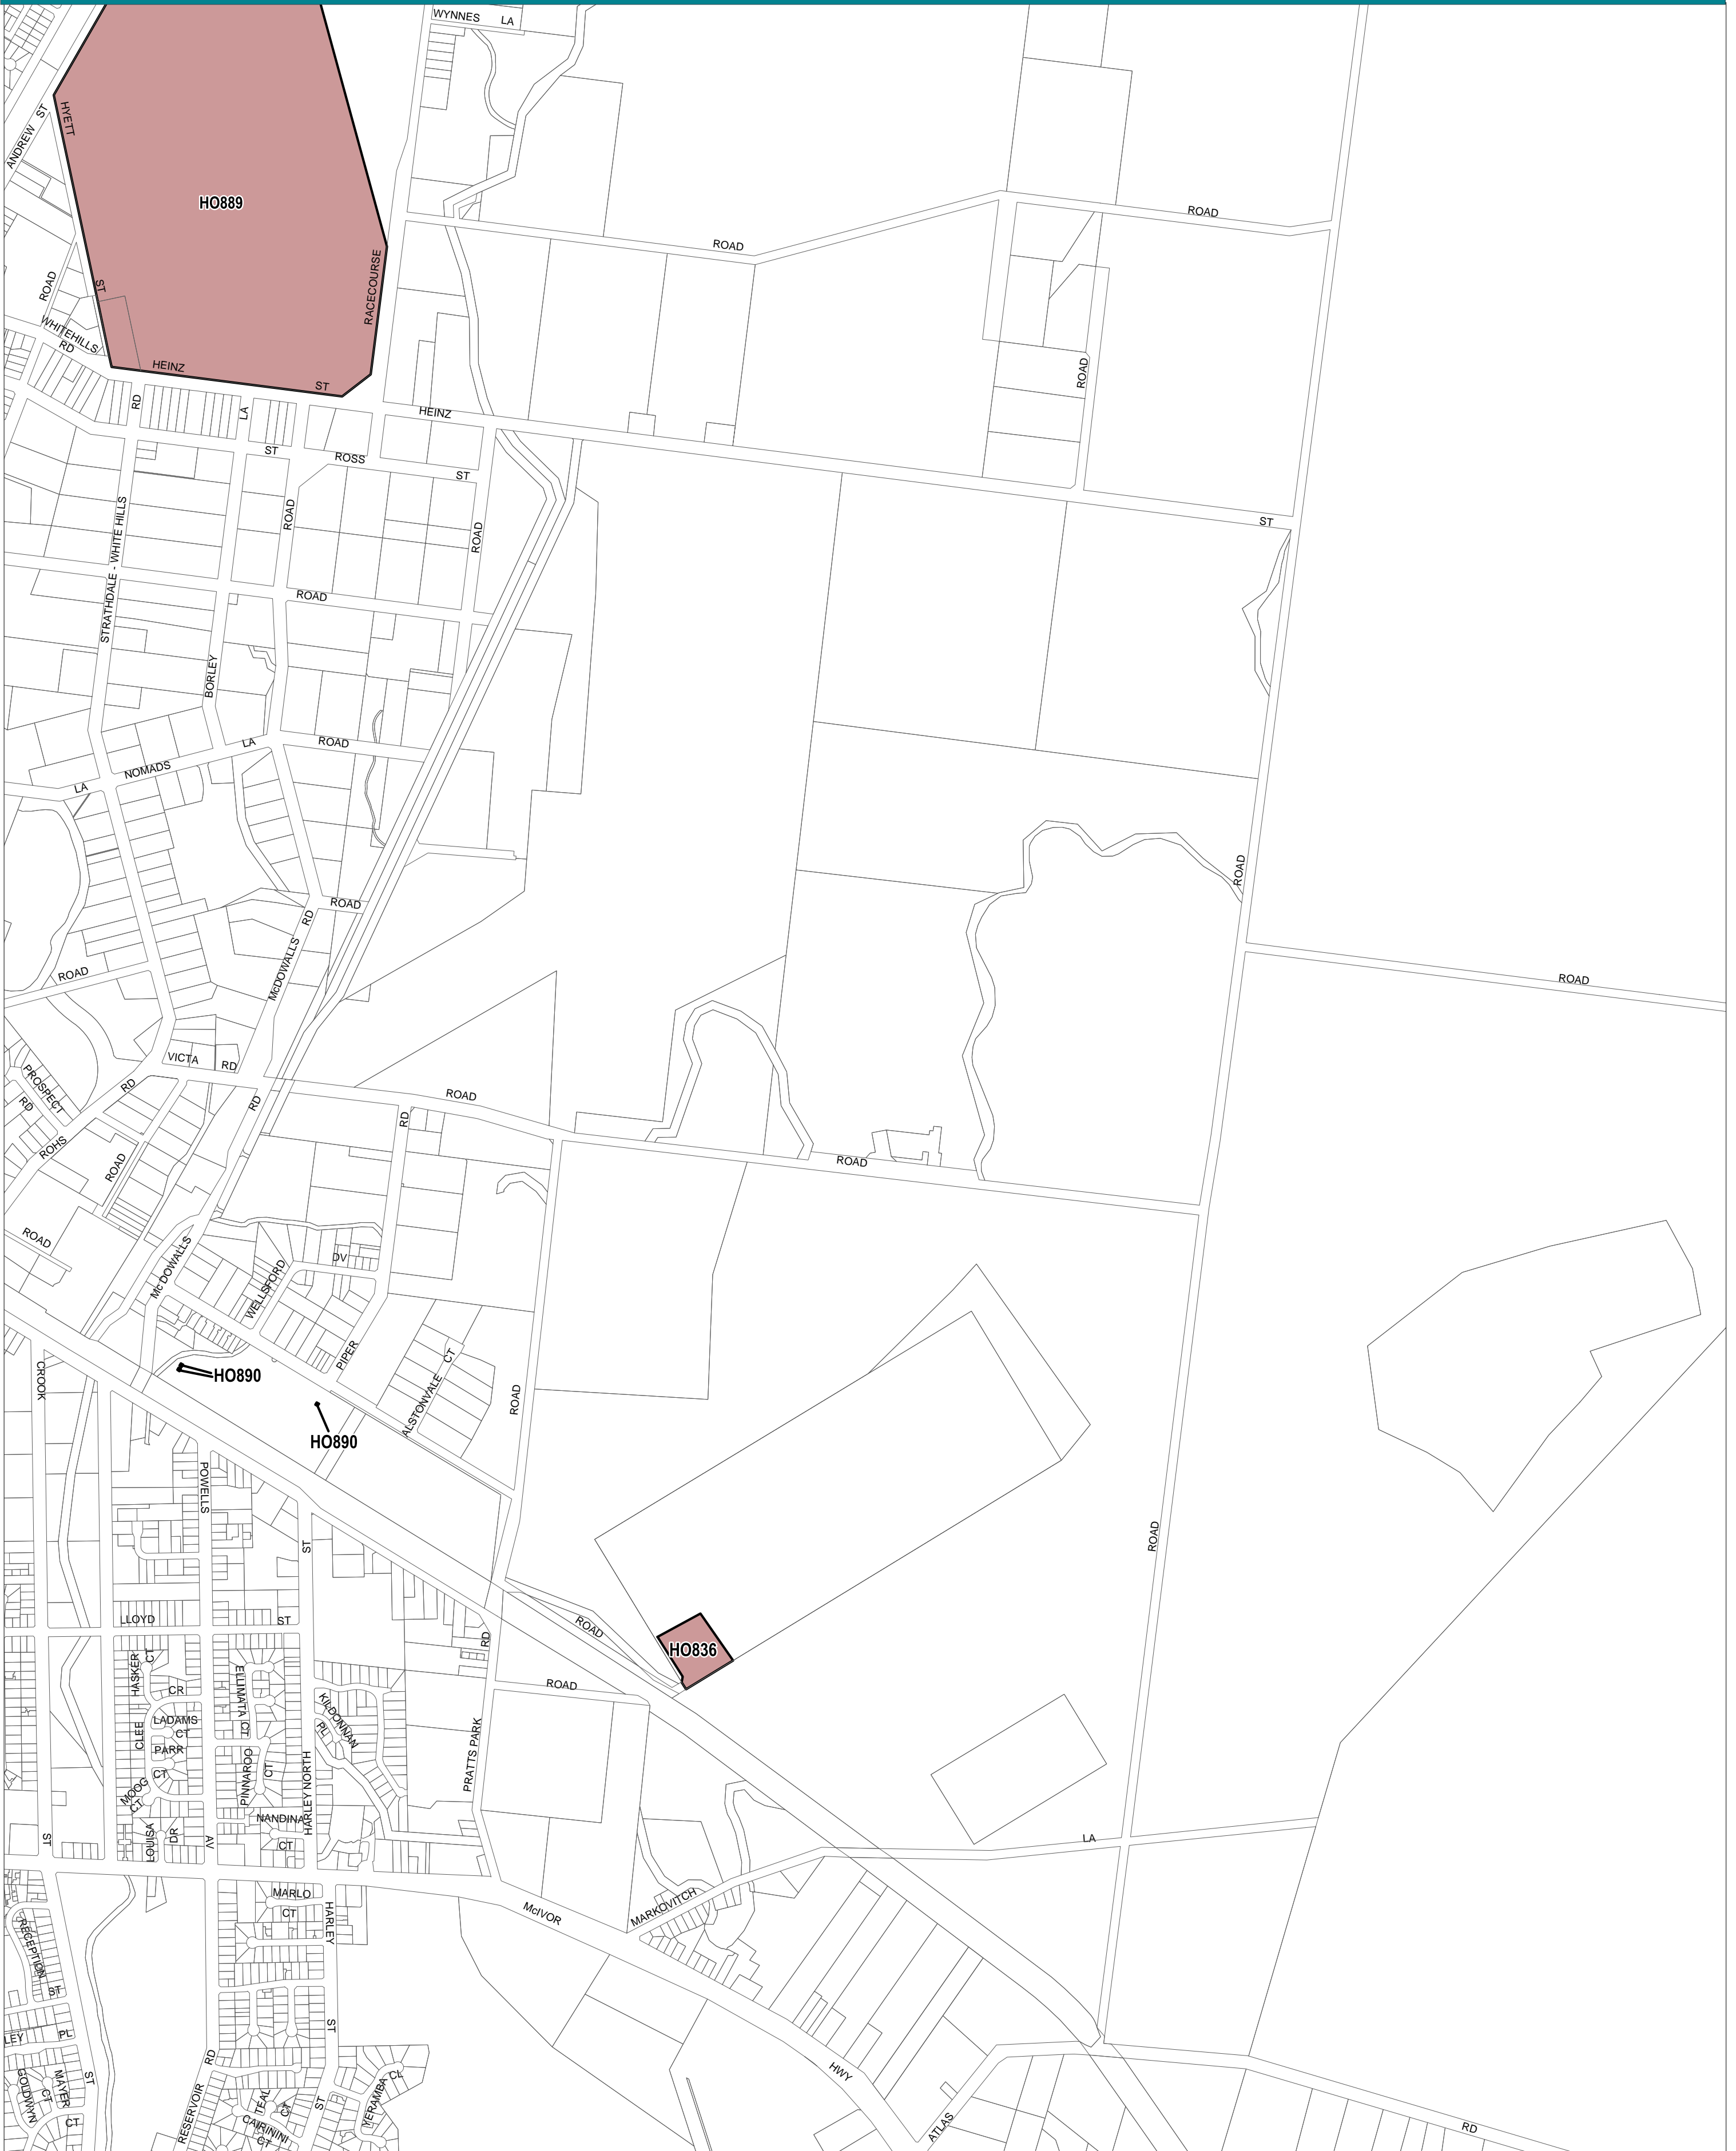

GREATER BENDIGO PLANNING SCHEME - LOCAL PROVISION

Overlays

HO Heritage Overlay

AUSTRALIAN MAP GRID ZONE 55

PREPARED BY: Planning Mapping Services

Environment,
Land, Water
and Planning

Printed: 6/5/2016

AMENDMENT C201