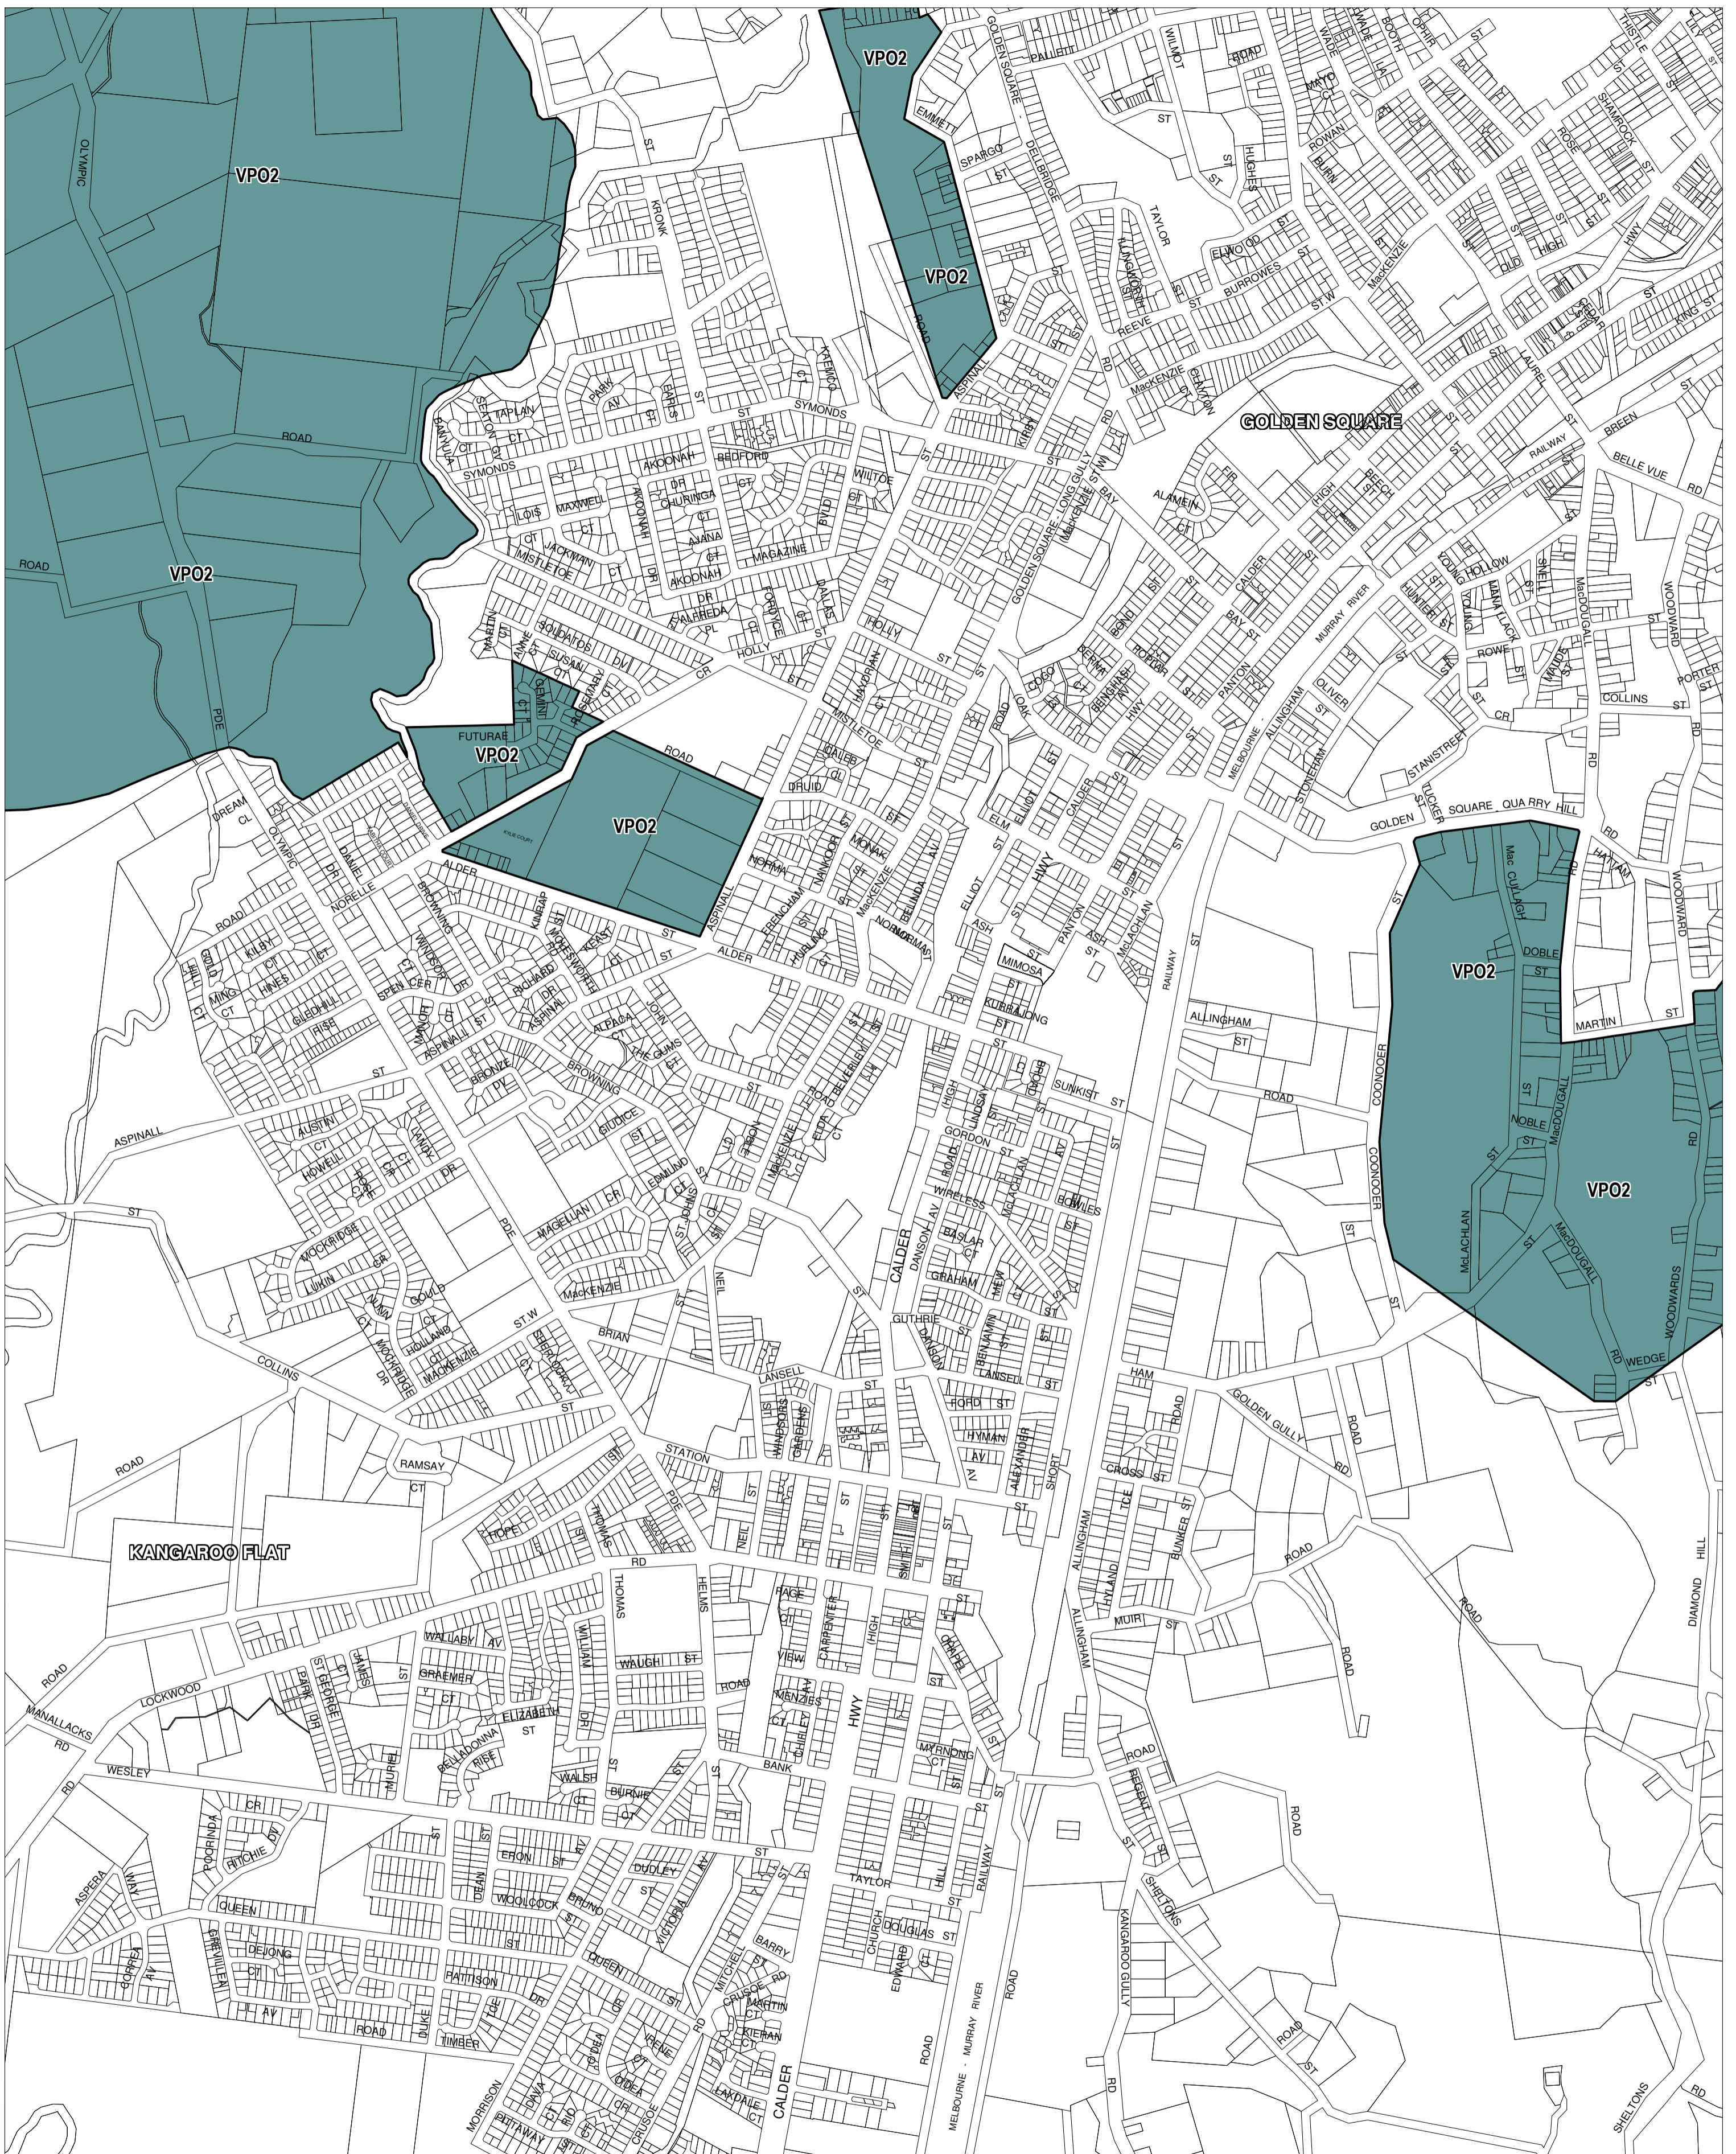

GREATER BENDIGO PLANNING SCHEME - LOCAL PROVISION

Overlays

AUSTRALIAN MAP GRID ZONE 55

INDEX TO ADJOINING METRIC SERIES MAP

Printed: 22/9/2010

AMENDMENT C89 PART 1