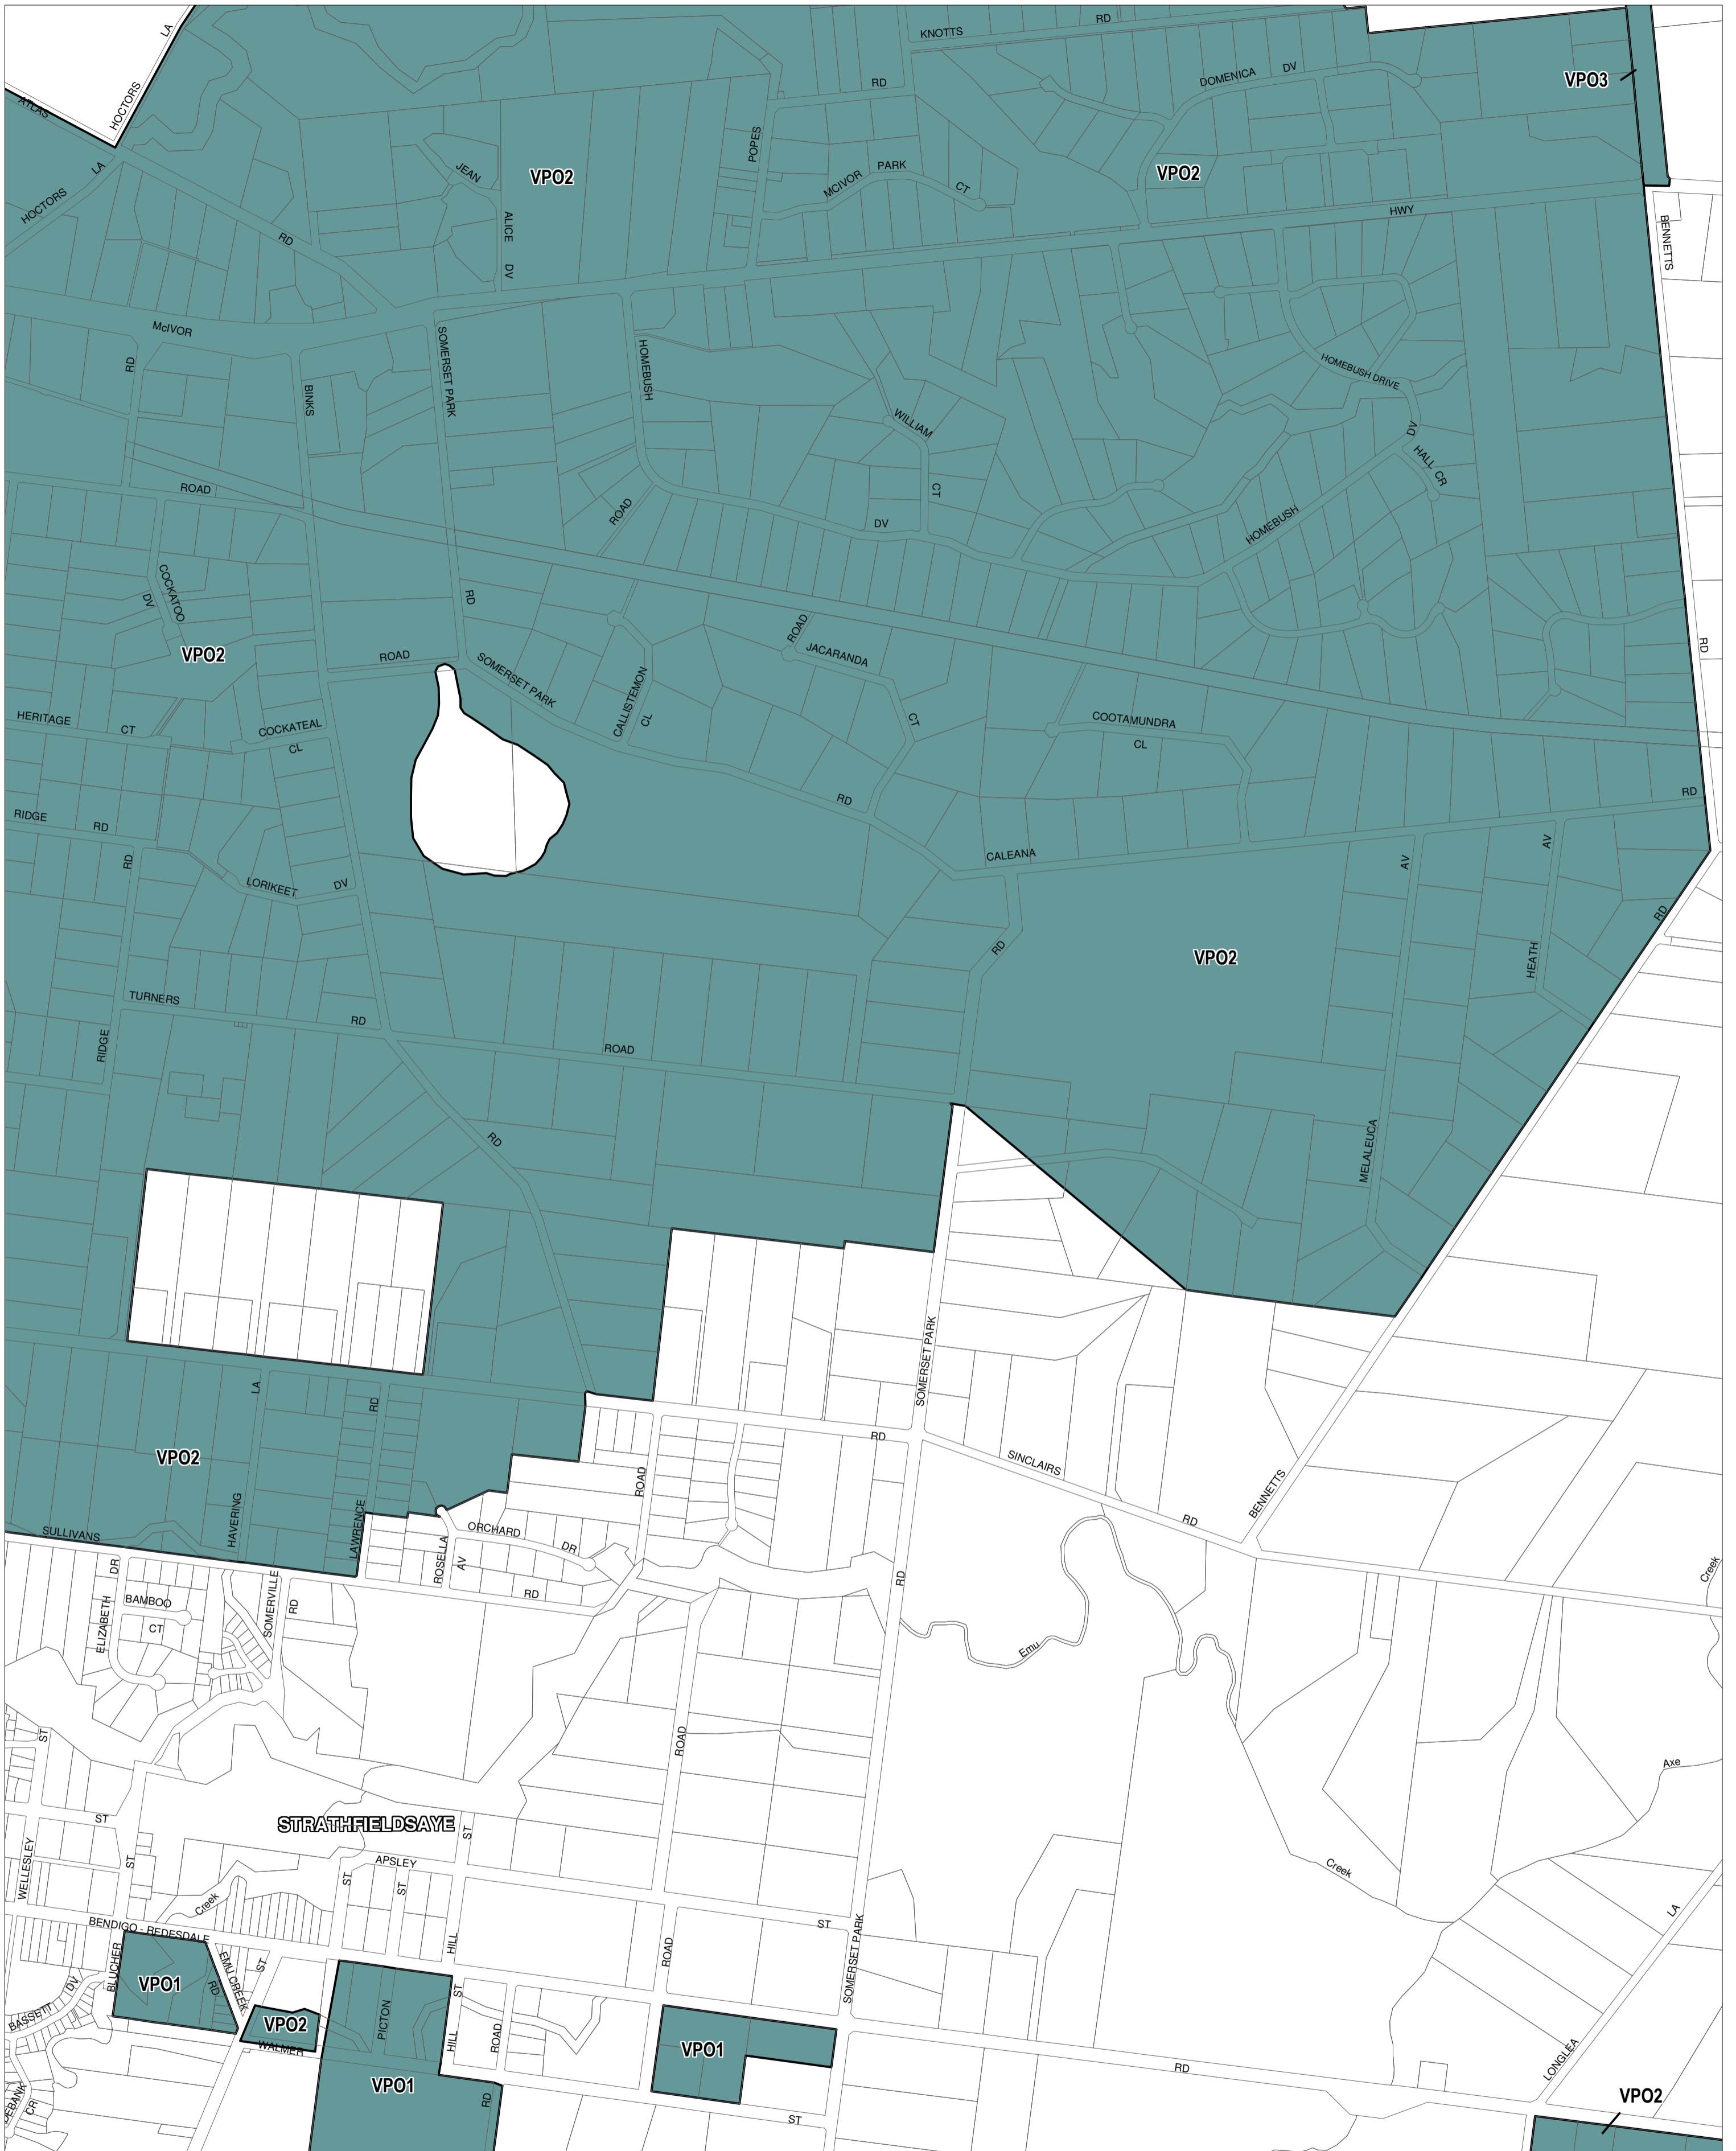

GREATER BENDIGO PLANNING SCHEME - LOCAL PROVISION

Overlays	
	Vegetation Protection Overlay - Schedule 1
	Vegetation Protection Overlay - Schedule 2
	Vegetation Protection Overlay - Schedule 3

Printed: 24/1/2014

AMENDMENT C159 PART 1