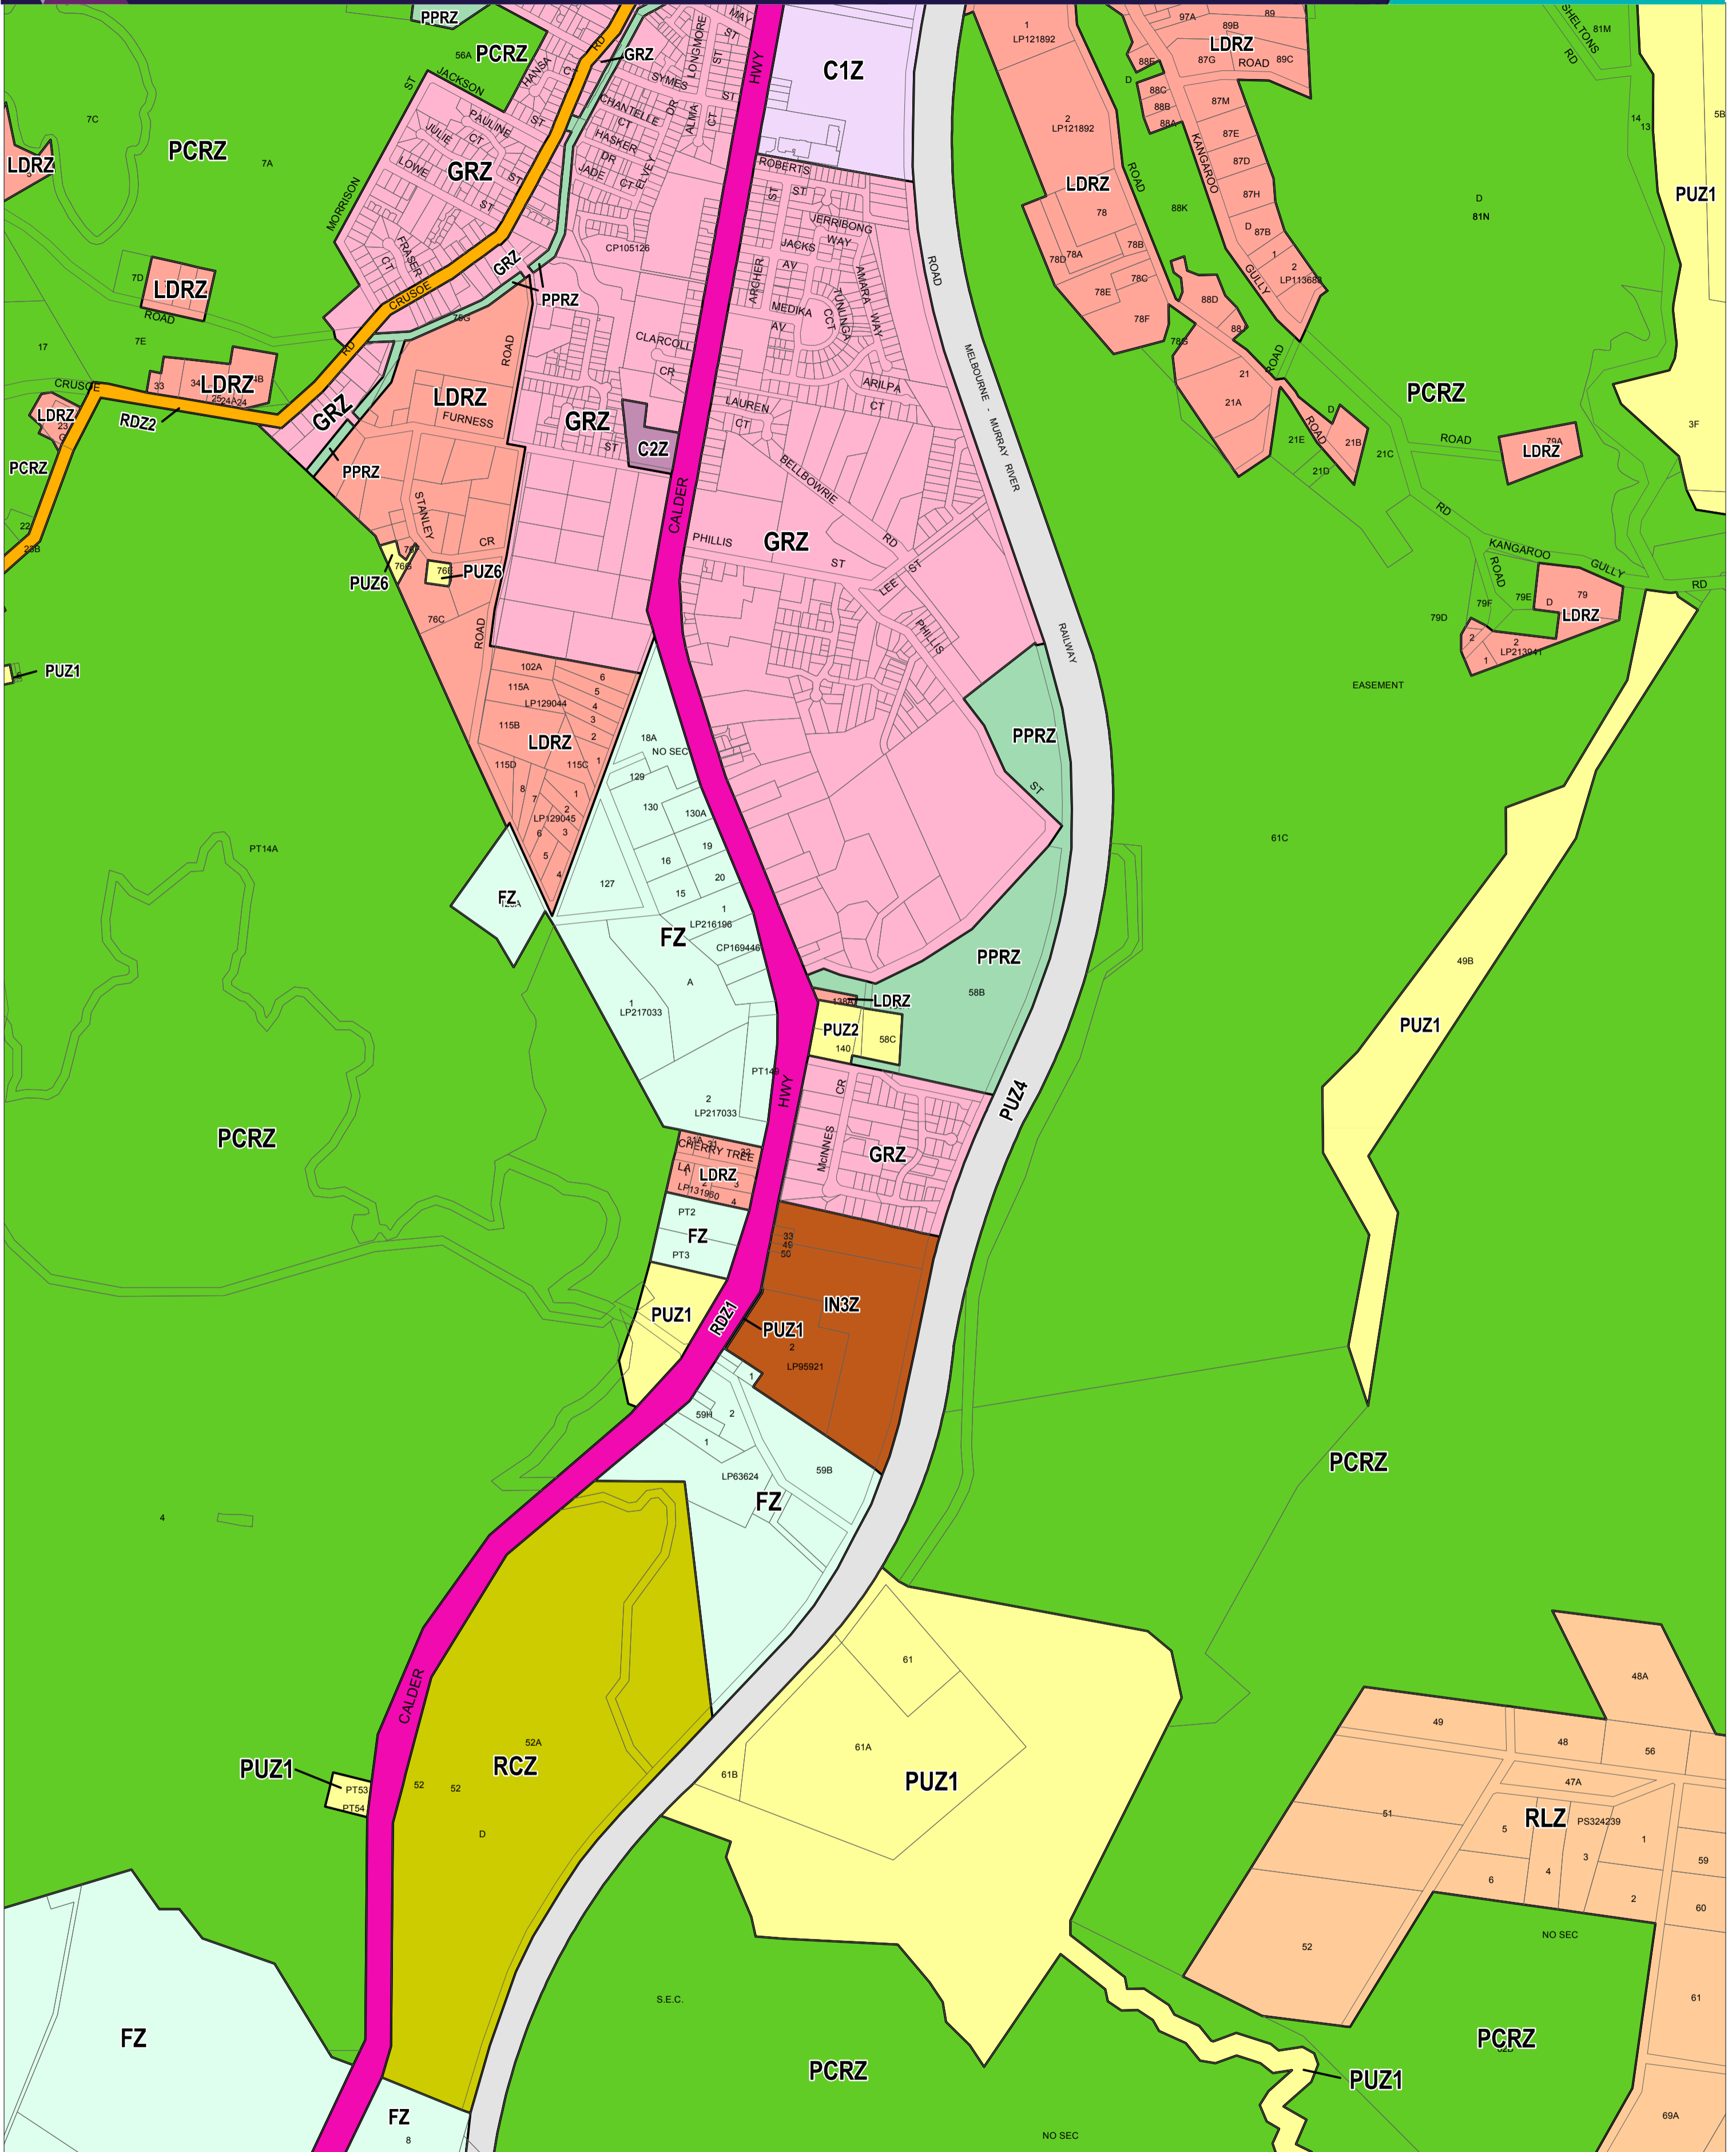

GREATER BENDIGO PLANNING SCHEME - LOCAL PROVISION

This publication is copyright. No part may be reproduced by any process except in accordance with the provisions of the Copyright Act 1968 State of Victoria.

Commercial	Public Use Zone - Service And Utility	RLZ Rural Living Zone
C1Z Commercial 1 Zone	PUZ1 Public Use Zone - Service And Utility	
C2Z Commercial 2 Zone	PUZ2 Public Use Zone - Education	
Industrial	PUZ4 Public Use Zone - Transport	
IN3Z Industrial 3 Zone	RDZ1 Road Zone - Category 1	
Public Land	RDZ2 Road Zone - Category 2	
PCRZ Public Conservation And Resource Zone	Residential	
PPRZ Public Park And Recreation Zone	GRZ General Residential Zone	
PUZ2 Public Use Zone - Education	LDRZ Low Density Residential Zone	
PUZ6 Public Use Zone - Local Government	Rural	
	FZ Farming Zone	
	RCZ Rural Conservation Zone	

Municipal Boundary (if shown)

AUSTRALIAN MAP GRID ZONE 55
PREPARED BY: Planning Mapping Services

Printed: 10/2/2017

AMENDMENT C212