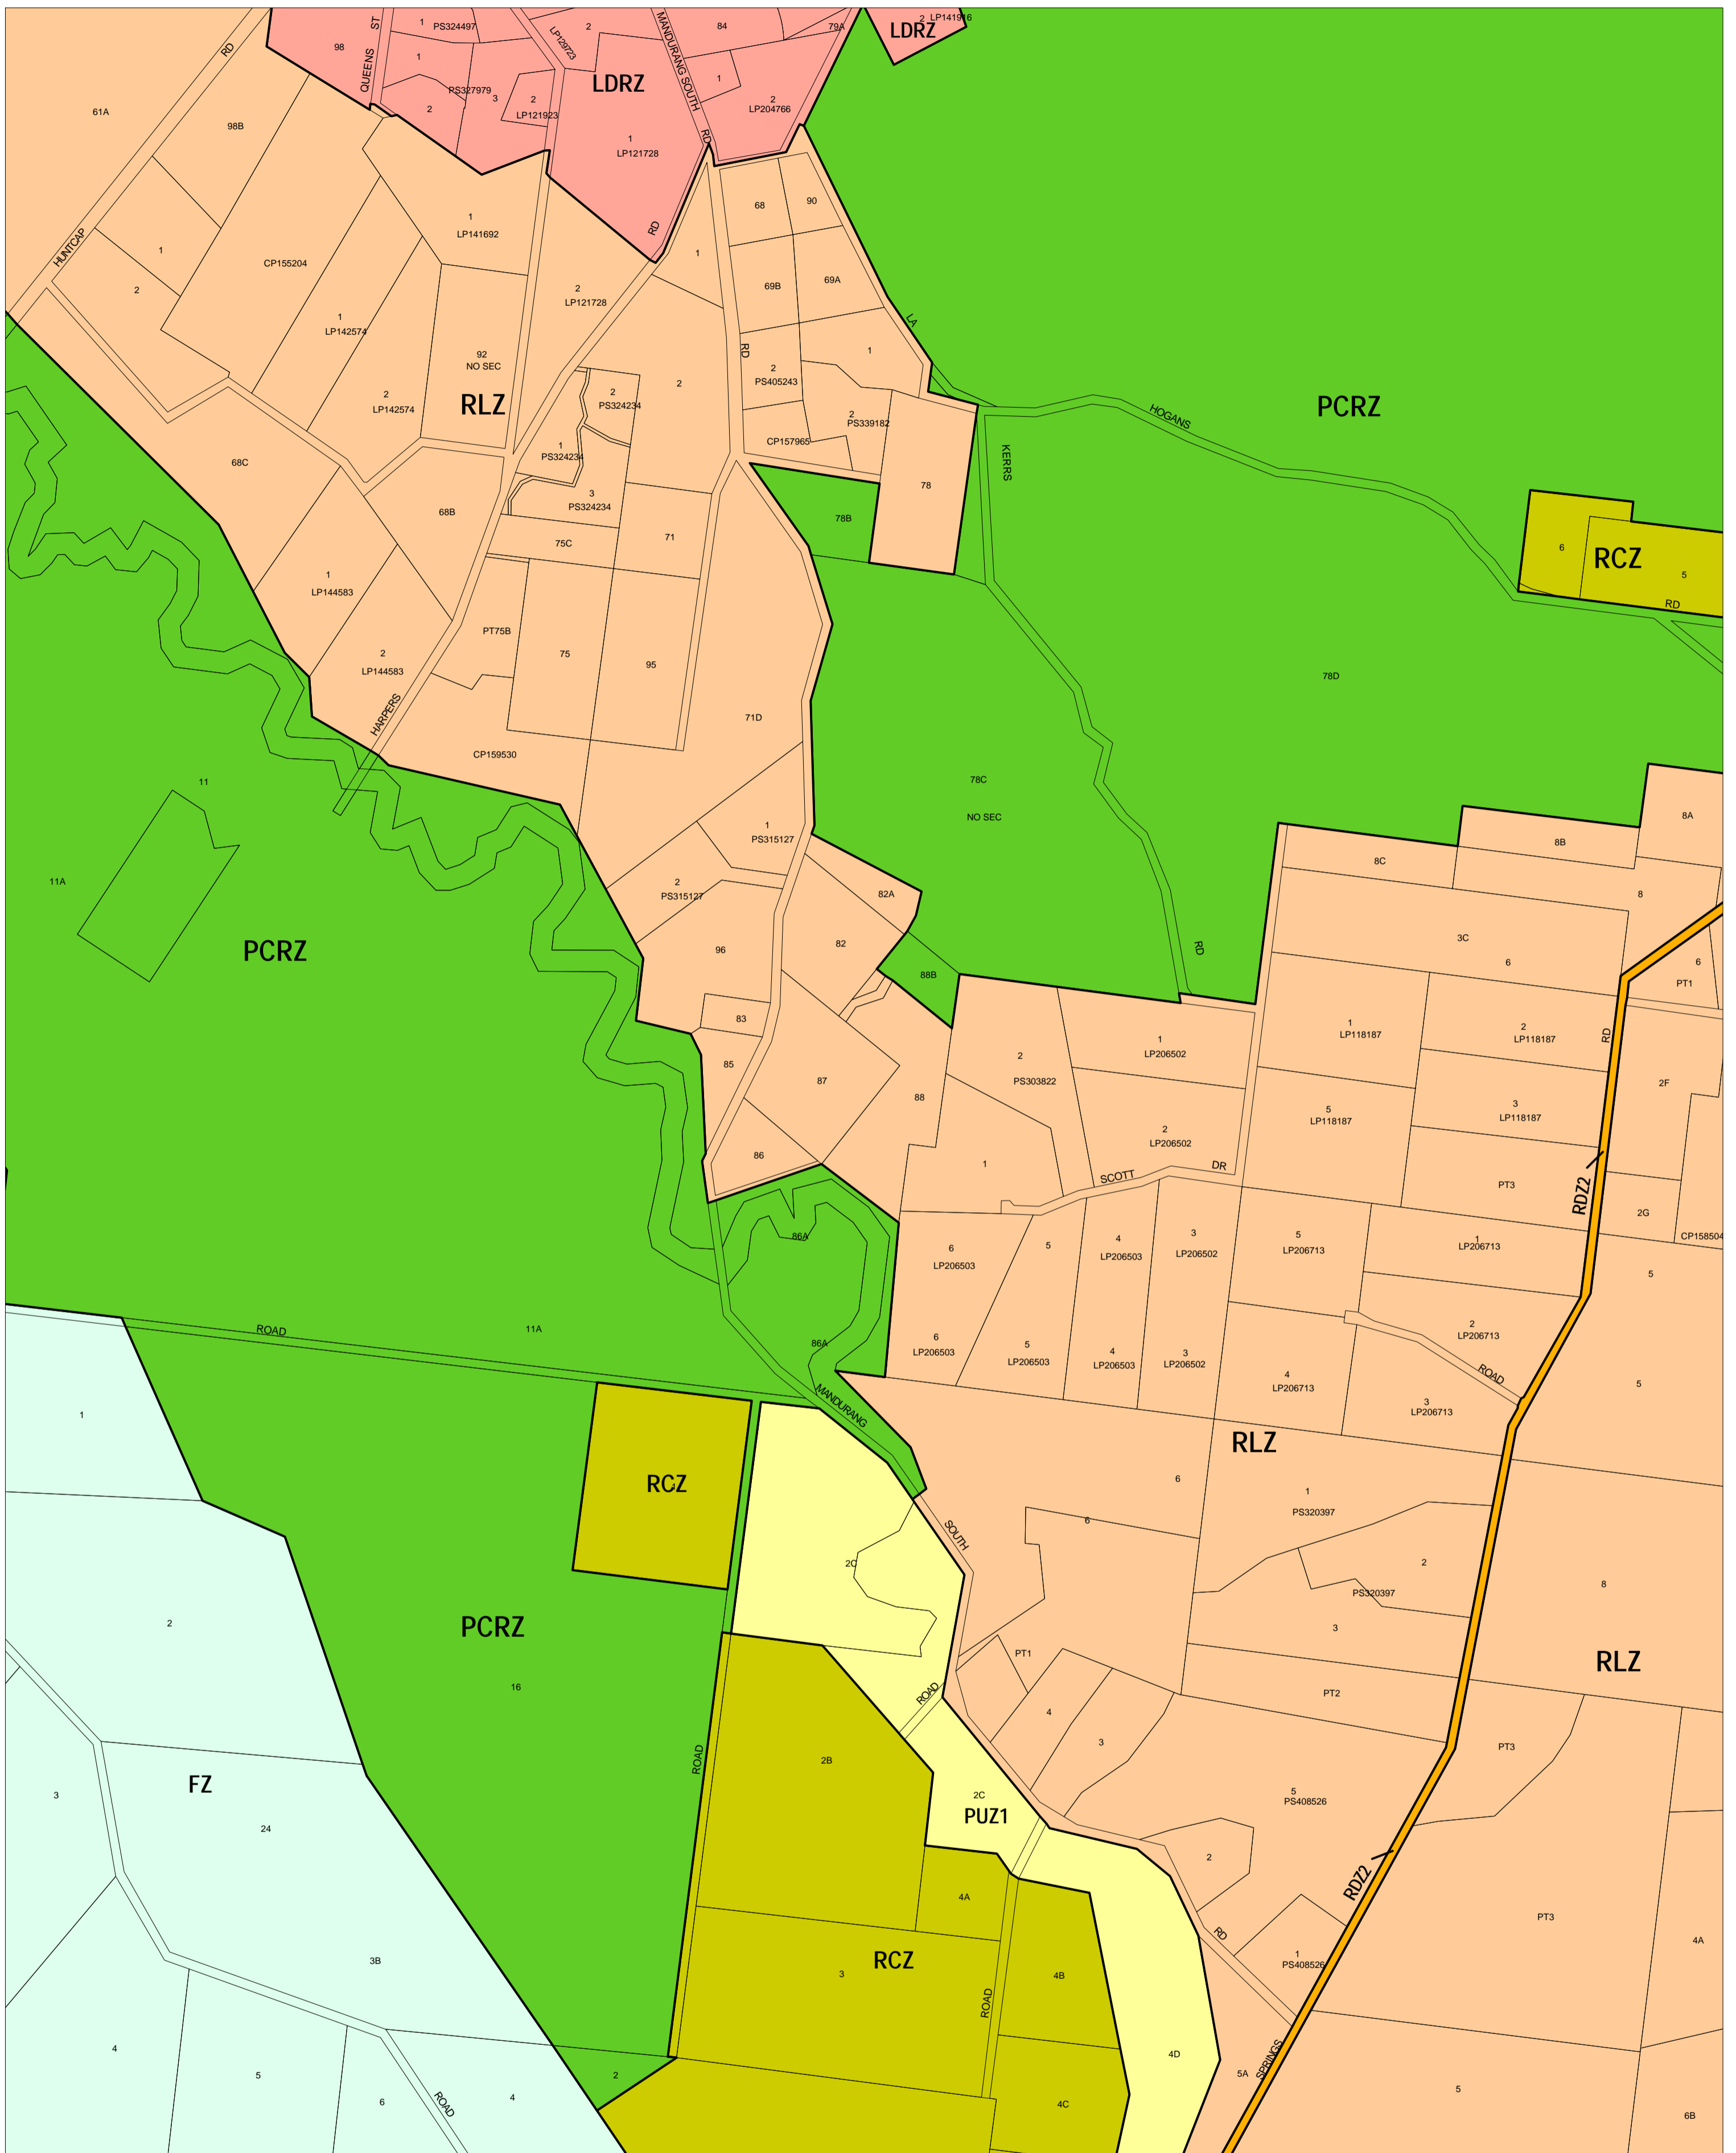

GREATER BENDIGO PLANNING SCHEME - LOCAL PROVISION

- **Public Land**
- PCRZ Public Conservation And Resource Zone
- PUZ1 Public Use Zone - Service And Utility
- RDZ2 Road Zone - Category 2
- **Residential**
- LDRZ Low Density Residential Zone
- **Rural**
- FZ Farming Zone
- RCZ Rural Conservation Zone
- RLZ Rural Living Zone

AUSTRALIAN MAP GRID ZONE 55

Printed: 22/6/2007

AMENDMENT C12